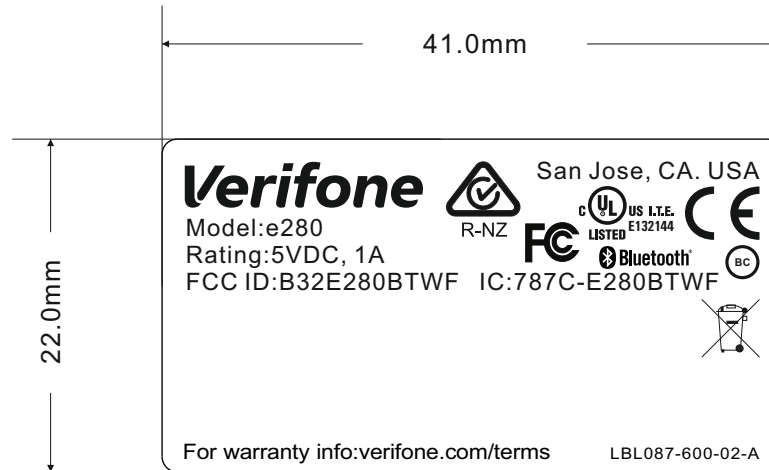

Notes:

- 1. Background: Pantone white
- 2. Text & logo: Pantone Black C

THIS DOCUMENT IS THE PROPERTY OF VERIFONE, AND CONTAINS VERIFONE'S CONFIDENTIAL AND PROPRIETARY INFORMATION IN CONSIDERATION OF VERIFONE'S DISCLOSURE OF THIS DOCUMENT TO YOU, YOU AGREE THAT NEITHER IT, NOR THE INFORMATION CONTAINED THEREIN SHALL BE DISCLOSED TO OTHERS OR DUPLICATED IN WHOLE OR IN PART OR USED FOR ANY PURPOSES OTHER THAN AGREED TO BY VERIFONE, WITHOUT EXPRESS WRITTEN CONSENT OF VERIFONE.

THIS ARTWORK IS THE PROPERTY OF VERIFONE. HANDLE WITH CARE AND RETURN TO VERIFONE VERY SOON AFTER USE.

UNLESS OTHERWISE SPECIFIED, DIMENSIONS ARE IN MILLIMETERS.				Verifone®				REVISIONS			
SIGNATURES		DATE	TITLE		ARTWORK,		REV.	DESCRIPTION	DATE	APPROVED	
DWN.	VICTORIA_L1	5/2/18	LABEL e280 PROD ID DEVELOPING				XXX	ECO# CXXXXX	5/2/18	NICK_C2	
ENG.	VICTORIA_L1	5/2/18	SIZE	DWG. NO.	REV.						
CHK.	AARONL2	5/2/18	A4	LBL087-600-02-AW	XXX						
			SCALE: 2X		SHEET 1 OF 1						