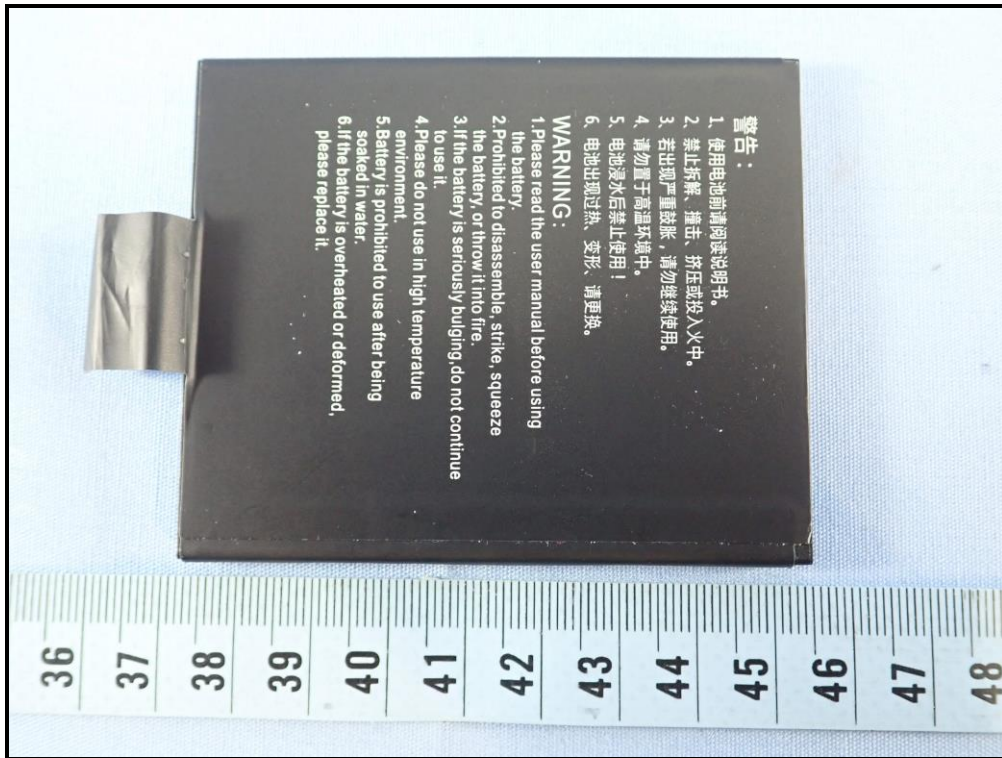

BUREAU
VERITAS