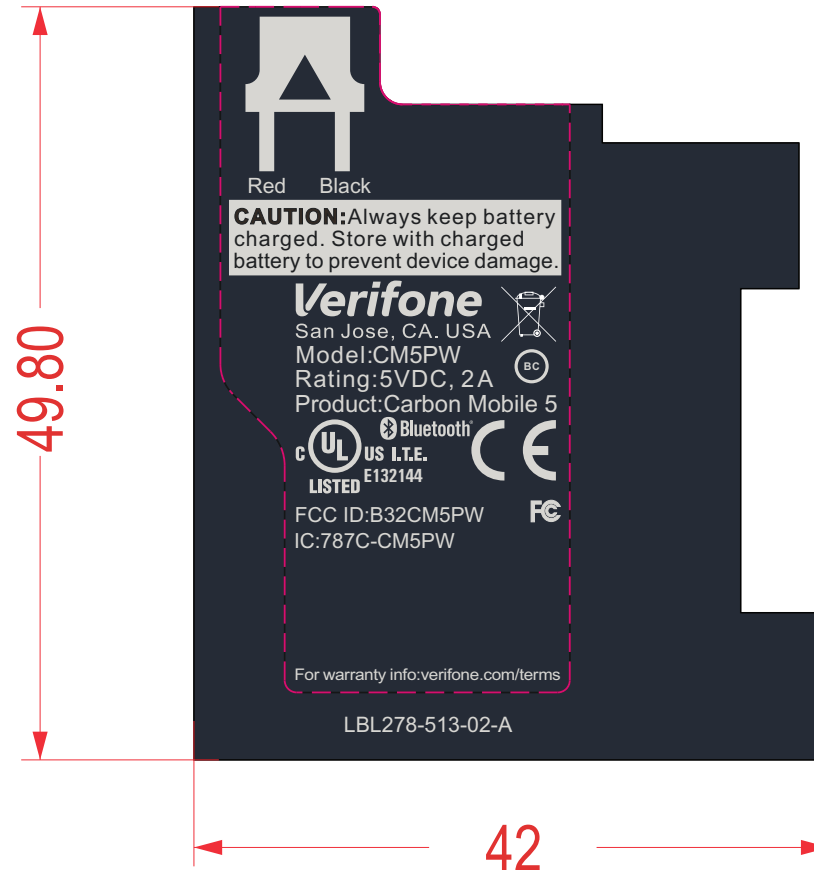

Color:

1. Background: Pantone Black 532C

2. Text & logo: Pantone 427C

THIS DOCUMENT IS THE PROPERTY OF VERIFONE, AND CONTAINS VERIFONE'S CONFIDENTIAL AND PROPRIETARY INFORMATION IN CONSIDERATION OF VERIFONE'S DISCLOSURE OF THIS DOCUMENT TO YOU, YOU AGREE THAT NEITHER IT, NOR THE INFORMATION CONTAINED THEREIN SHALL BE DISCLOSED TO OTHERS OR DUPLICATED IN WHOLE OR IN PART, OR USED FOR ANY PURPOSES OTHER THAN AGREED TO BY VERIFONE, WITHOUT EXPRESS WRITTEN CONSENT OF VERIFONE.

THIS ARTWORK IS THE PROPERTY OF VERIFONE. HANDLE WITH CARE AND RETURN TO VERIFONE VERY SOON AFTER USE.

UNLESS OTHERWISE SPECIFIED, DIMENSIONS ARE IN MILLIMETERS.		<b>Verifone®</b>		REVISIONS				
SIGNATURES		DATE	TITLE		REV.	DESCRIPTION	DATE	APPROVED
DWN. VICTORIA_L1		7/12/19	ARTWORK, LABEL, CM5P WIFI PROD ID		A00	ECO# CXXXXX	7/12/19	Kim_H4
ENG.	VICTORIA_L1	7/12/19	SIZE	DWG. NO.	REV.			
CHK.	KIM_H4	7/12/19	A4	LBL 278-513-02-AW	A00			
			SCALE: 2X	SHEET 1 OF 1				