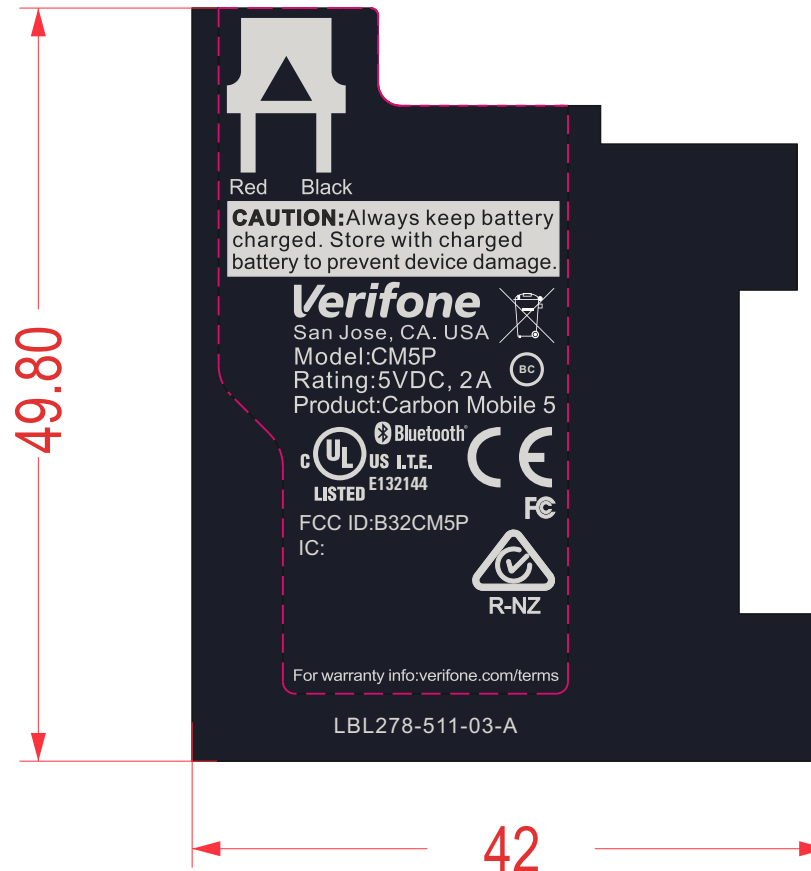

Color:

1. Background: Pantone Black 532C

2. Text & logo: Pantone 427C

THIS DOCUMENT IS THE PROPERTY OF VERIFONE, AND CONTAINS VERIFONE'S CONFIDENTIAL AND PROPRIETARY INFORMATION. IN CONSIDERATION OF VERIFONE'S DISCLOSURE OF THIS DOCUMENT TO YOU, YOU AGREE THAT NEITHER IT, NOR THE INFORMATION CONTAINED THEREIN SHALL BE DISCLOSED TO OTHERS OR DUPLICATED IN WHOLE OR IN PART, OR USED FOR ANY PURPOSES OTHER THAN AS AGREED TO BY VERIFONE, WITHOUT EXPRESS WRITTEN CONSENT OF VERIFONE.

THIS ARTWORK IS THE PROPERTY OF VERIFONE, HANDLE WITH CARE AND RETURN TO VERIFONE VERY SOON AFTER USE.

SIGNATURES		DATE	TITLE		REVISIONS			
UNLESS OTHERWISE SPECIFIED, DIMENSIONS ARE IN MILLIMETERS.			Verifone®		REV.	DESCRIPTION	DATE	APPROVED
DWN. VICTORIA_L1		3/11/19	ARTWORK, LABEL CM5P PROD ID		A00	ECO# xxxxxx	3/11/19	KIM_H4
ENG. VICTORIA_L1		3/11/19	SIZE	DWG. NO.	REV.			
CHK. KIM_H4		3/11/19	A4	LBL278-511-03-AW	A00			
			SCALE: 2X	SHEET 1 OF 1				