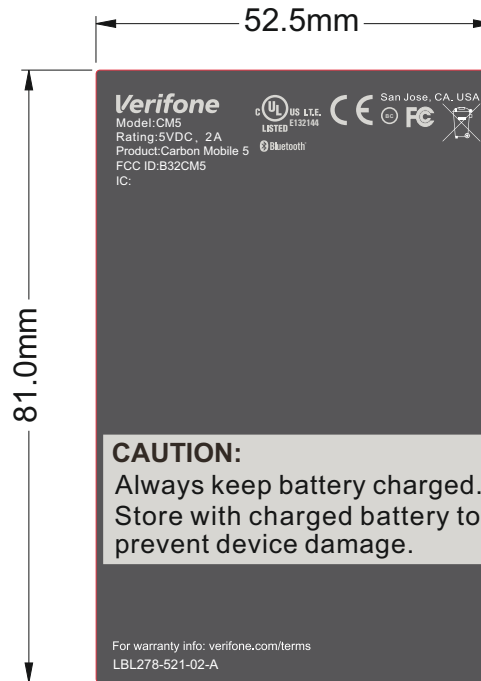

Notes:

- 1. Background :Pantone Black 532C
- 2. Text & logo:Pantone 427C

THIS DOCUMENT IS THE PROPERTY OF VERIFONE, AND CONTAINS VERIFONE'S CONFIDENTIAL AND PROPRIETARY INFORMATION IN CONSIDERATION OF VERIFONE'S DISCLOSURE OF THIS DOCUMENT TO YOU, YOU AGREE THAT NEITHER IT, NOR THE INFORMATION CONTAINED THEREIN SHALL BE DISCLOSED TO OTHERS OR DUPLICATED IN WHOLE OR IN PART OR USED FOR ANY PURPOSES OTHER THAN AS AGREED TO BY VERIFONE, WITHOUT EXPRESS WRITTEN CONSENT OF VERIFONE.

THIS ARTWORK IS THE PROPERTY OF VERIFONE. HANDLE WITH CARE AND RETURN TO VERIFONE VERY SOON AFTER USE.

UNLESS OTHERWISE SPECIFIED, DIMENSIONS ARE IN MILLIMETERS.		Verifone®		REVISIONS			
SIGNATURES		DATE		TITLE		ARTWORK,	
DWN. Victoria_L1		17/Dec/18		LABEL CM5 NON-PRINTER PROD ID		XXX ECO# Cxxxxx 17-Dec-18 Kim_H4	
ENG. Victoria_L1		17/Dec/18		SIZE	DWG. NO.	REV.	
CHK. Kim_H4		17/Dec/18		A4	LBL087-521-02-AW	XXX	
				SCALE: 2X		SHEET 1 OF 1	