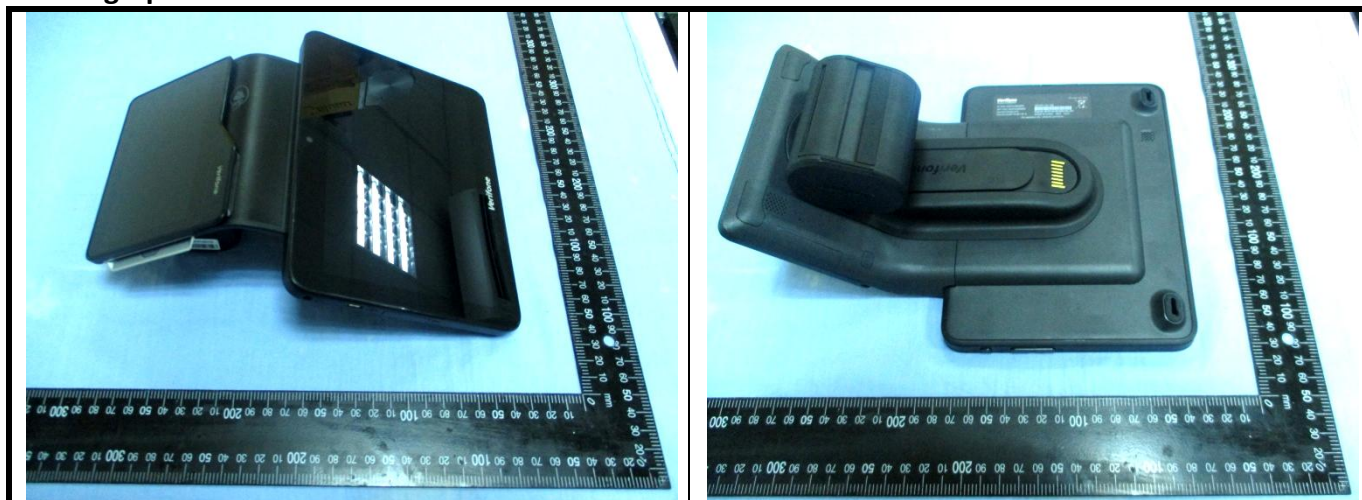

Appendix D. Photographs of EUT and Setup

<Photographs of EUT>

<Antenna Location>

<EUT Front View>

The separation distance for antenna to edge:

Antenna	To Top Side (mm)	To Bottom Side (mm)	To Left Side (mm)	To Right Side (mm)
WLAN / BT	105	130	164	6

<Photographs of SAR Setup>

Body - Rear Face of EUT at 0 mm

Body - Right Side of EUT at 0 mm