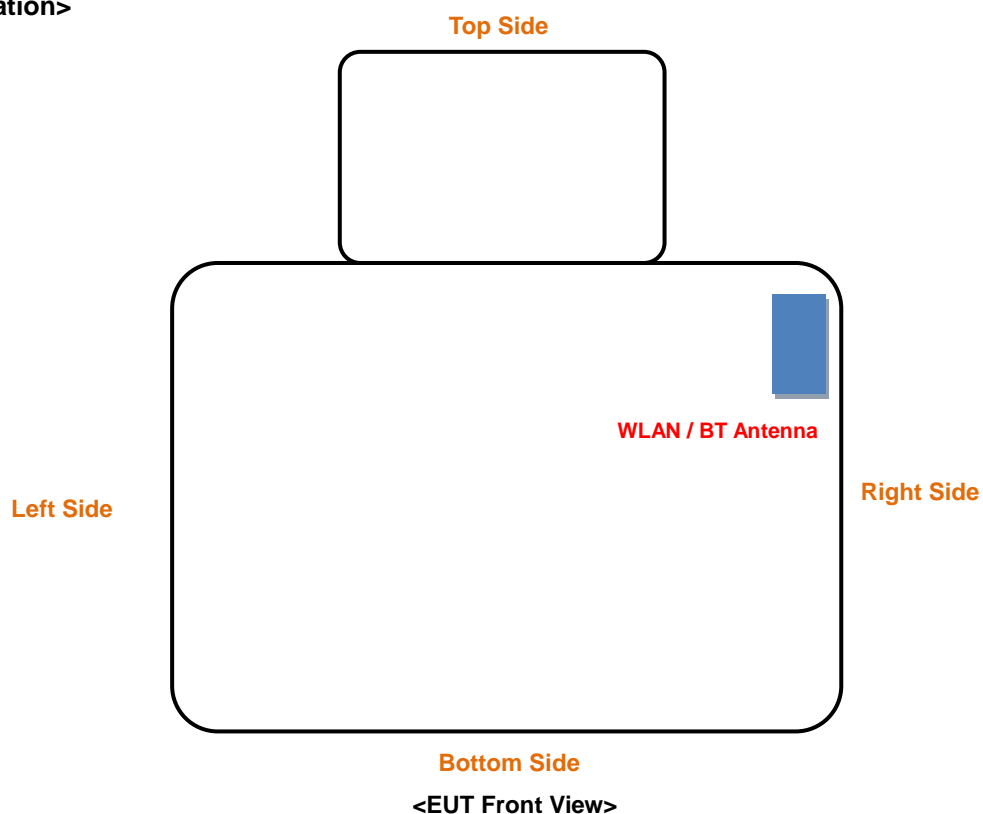

Appendix D. Photographs of EUT and Setup

<Photographs of EUT>

<Antenna Location>

<EUT Front View>

The separation distance for antenna to edge:

Antenna	To Top Side (mm)	To Bottom Side (mm)	To Left Side (mm)	To Right Side (mm)
WLAN / BT	105	130	164	6

<Photographs of SAR Setup>

Body - Rear Face of EUT at 0 mm

Body - Right Side of EUT at 0 mm