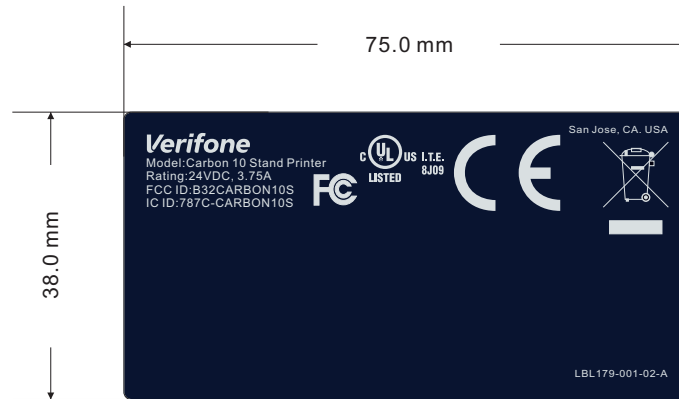

Notes:

1. Background: Pantone Black 532C

2. Text & logo: Pantone 427C

THIS DOCUMENT IS THE PROPERTY OF VERIFONE, AND CONTAINS VERIFONE'S CONFIDENTIAL AND PROPRIETARY INFORMATION IN CONSIDERATION OF VERIFONE'S DISCLOSURE OF THIS DOCUMENT TO YOU, YOU AGREE THAT NEITHER IT, NOR THE INFORMATION CONTAINED THEREIN SHALL BE DISCLOSED TO OTHERS OR DUPLICATED IN WHOLE OR IN PART, OR USED FOR ANY PURPOSES OTHER THAN AGREED TO BY VERIFONE, WITHOUT EXPRESS WRITTEN CONSENT OF VERIFONE.

THIS ARTWORK IS THE PROPERTY OF VERIFONE. HANDLE WITH CARE AND RETURN TO VERIFONE VERY SOON AFTER USE.

UNLESS OTHERWISE SPECIFIED, DIMENSIONS ARE IN MILLIMETERS.		Verifone®		REVISIONS					
SIGNATURES		DATE	TITLE		ARTWORK, LABEL				
DWN: VICTORIA_L1		5/30/16	SWORDFISH PRINTER STAND 10" PROD ID		REV.	DESCRIPTION	DATE	APPROVED	
ENG: KIM_H4		5/30/16	SIZE	DWG. NO.	REV.	A00	ECO# CXXXXX	5/30/16	KIM_H4
CHK: KIM_H4		5/30/16	A4	LBL179-001-02-AW	A00				
			SCALE: 100% Scale		SHEET 1 OF 1				