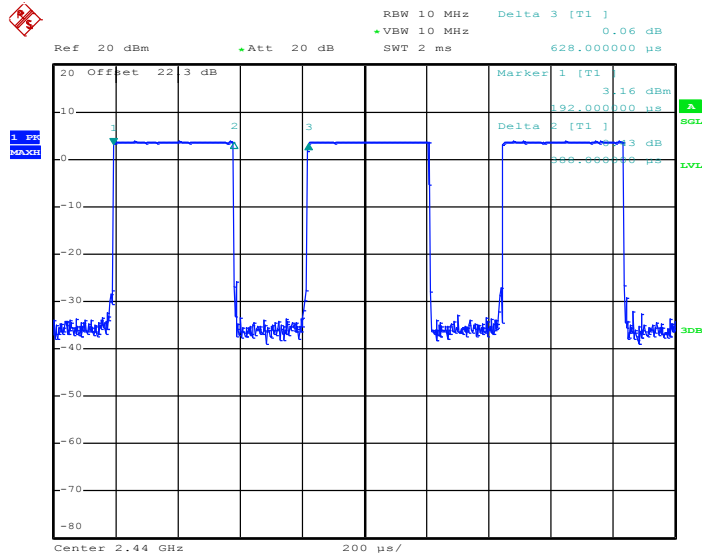

Appendix D. Duty Cycle Plots

Band	Duty Cycle(%)	T(us)	1/T(kHz)	VBW Setting
Bluetooth 4.0 LE	61.78	388	2.577319588	3kHz

Bluetooth 4.0 LE

Date: 5.OCT.2016 23:58:12