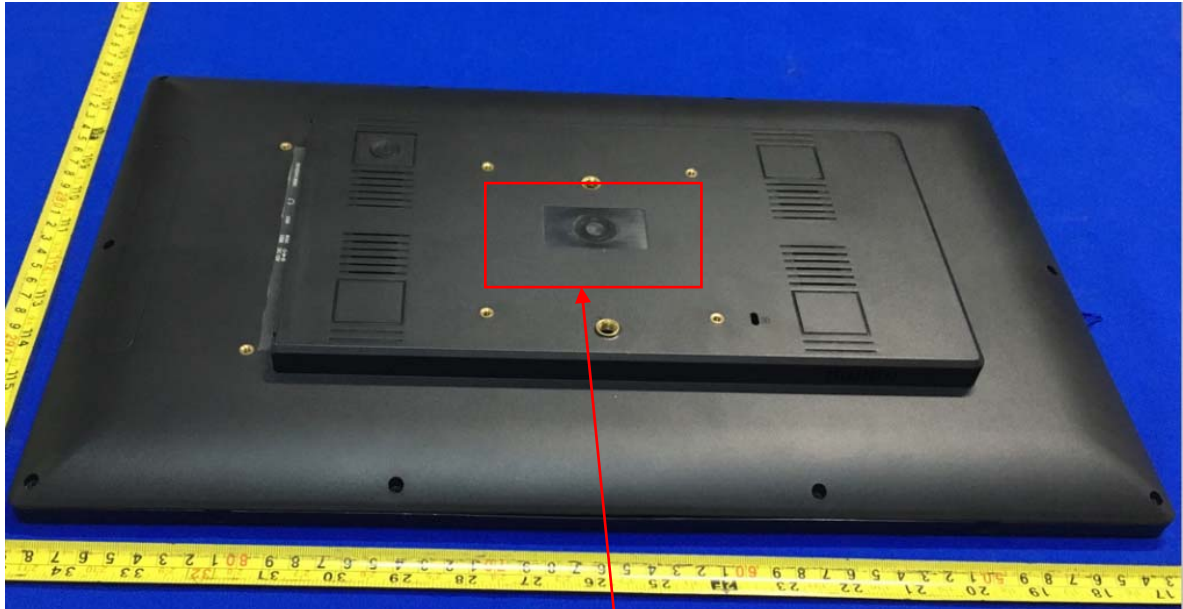

# Label Artwork and Location

(KD1852-W39)

**Label:**

|   |  |
|---|--|
| <p><b>KOHO</b></p> <p>Product: WIFI Digital AD Player</p> <p>Model: KD1852-W39</p> <p>FCC ID: AZQKDXX-YXX</p> <p>This device complies with part 15 of the FCC rules. Operation is subject to the following two conditions (1) this device may not cause harmful interference, and (2) this device must accept any interference received, including interference that may cause undesired operation.</p> |  |
|---|--|

**Size: L\*W=90\*60mm**

**Label Location**