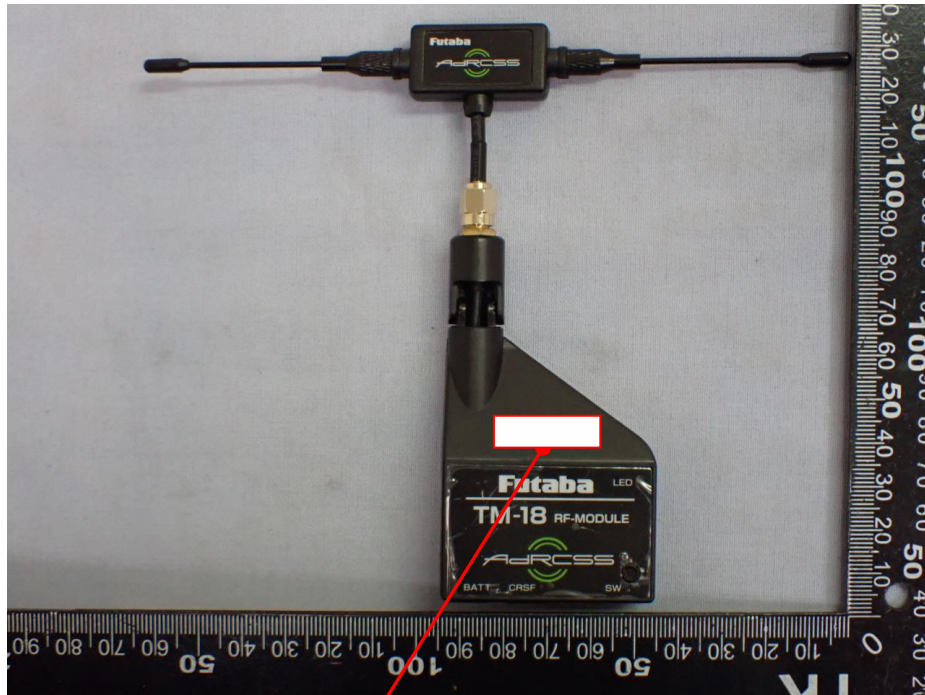

FCC ID/IC Label Location

- Label Placement Location

- FCC ID/IC Label Format

FCC ID:AZPTM18
IC:2914D-TM18
Model Name:TM-18