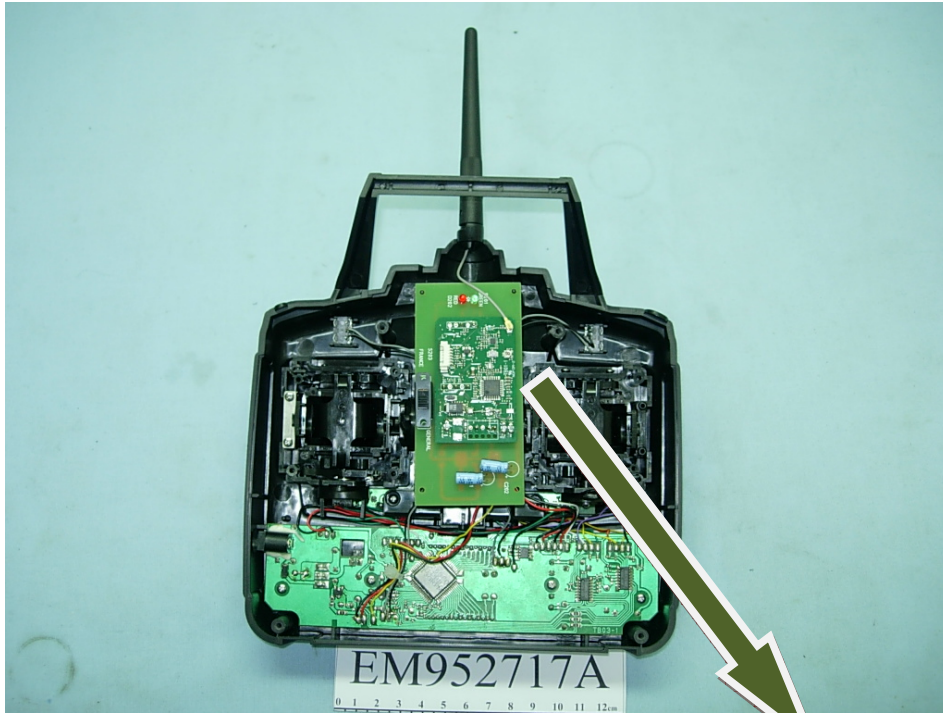

FUTABA FCC ID: AZPT3GR-24G Control Connector of RF Module

Station & function description

RF Module set

RF Port 1

RF Port 2

RF Port2

RF Port1