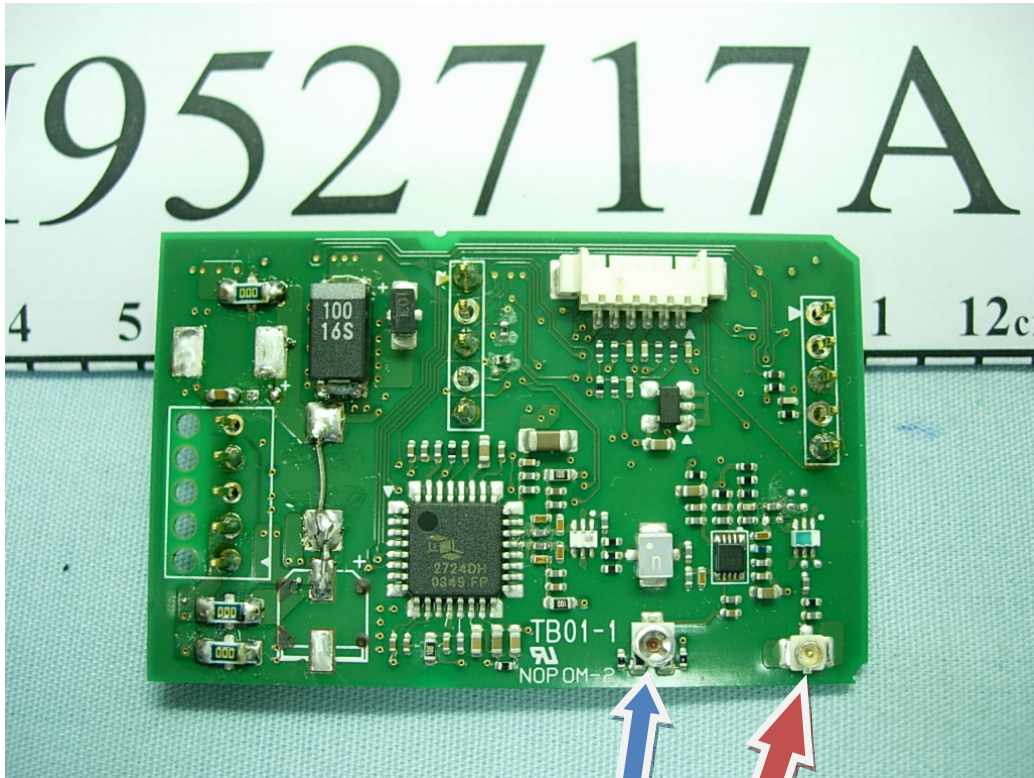

FUTABA FCC ID: AZPT3GR-24G Control Connector of RF Module

Station & function description

RF Module set

RF Port 1

RF Port 2

RF Port2

RF Port1