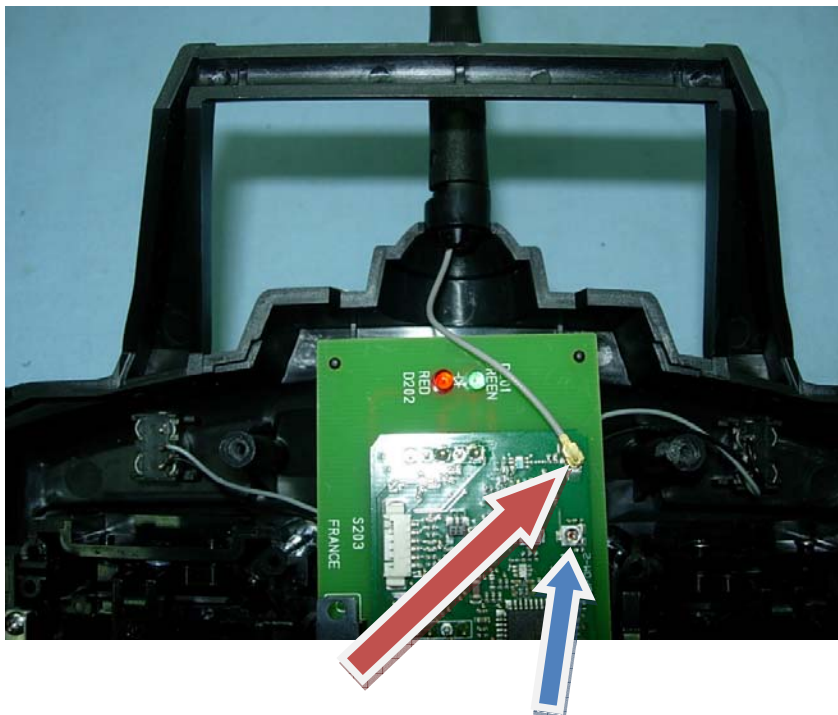

FUTABA FCC ID: AZPT3GR-24G Control Connector of RF Module

Station & function description

RF Module set

RF Port 1

RF Port 2

RF Port2

RF Port1