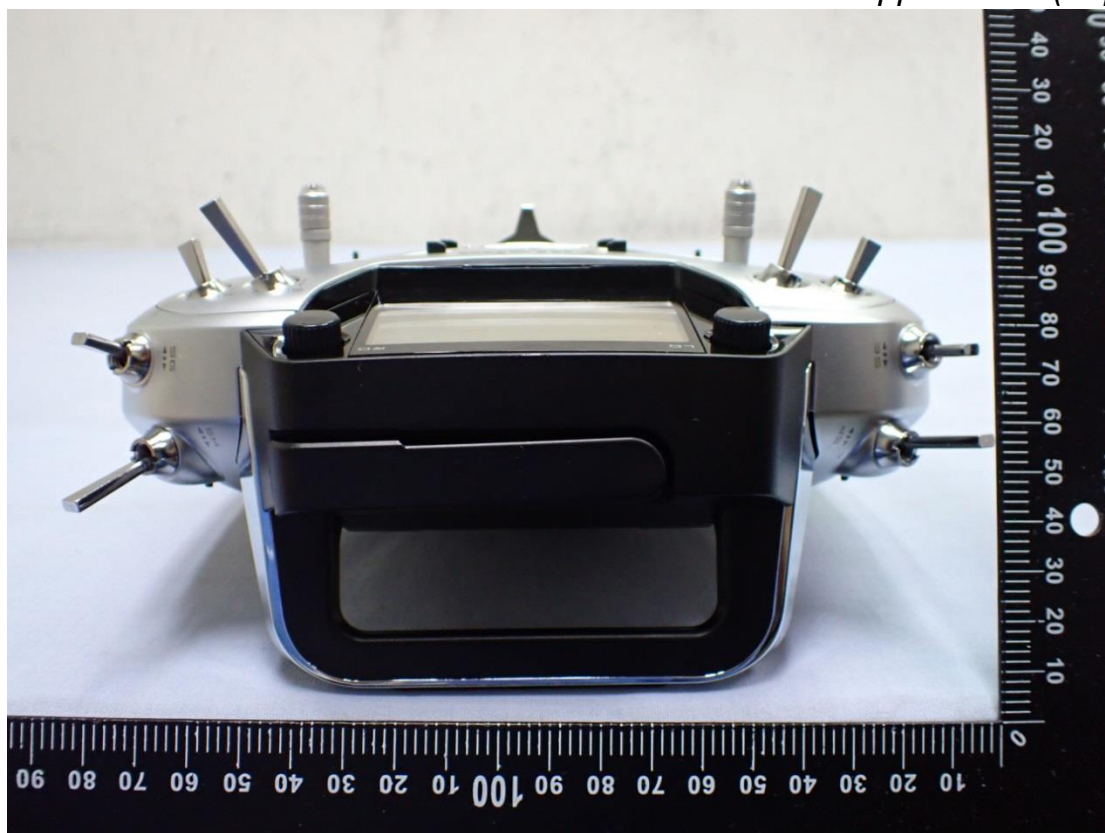

EUT External Photos

*Figure 1
General Appearance (Front View)*

*Figure 2
General Appearance (Back View)*

Figure 3
General Appearance (Top View)

Figure 4
General Appearance (Bottom View)

Figure 5
General Appearance (Side View)

Figure 6
General Appearance (Side View)

Figure 7
General Appearance (I/O View)

Figure 8
General Appearance (I/O View)

Figure 9
General Appearance (I/O View)

Figure 10
General Appearance (I/O View)

Figure 11
Type C Cable