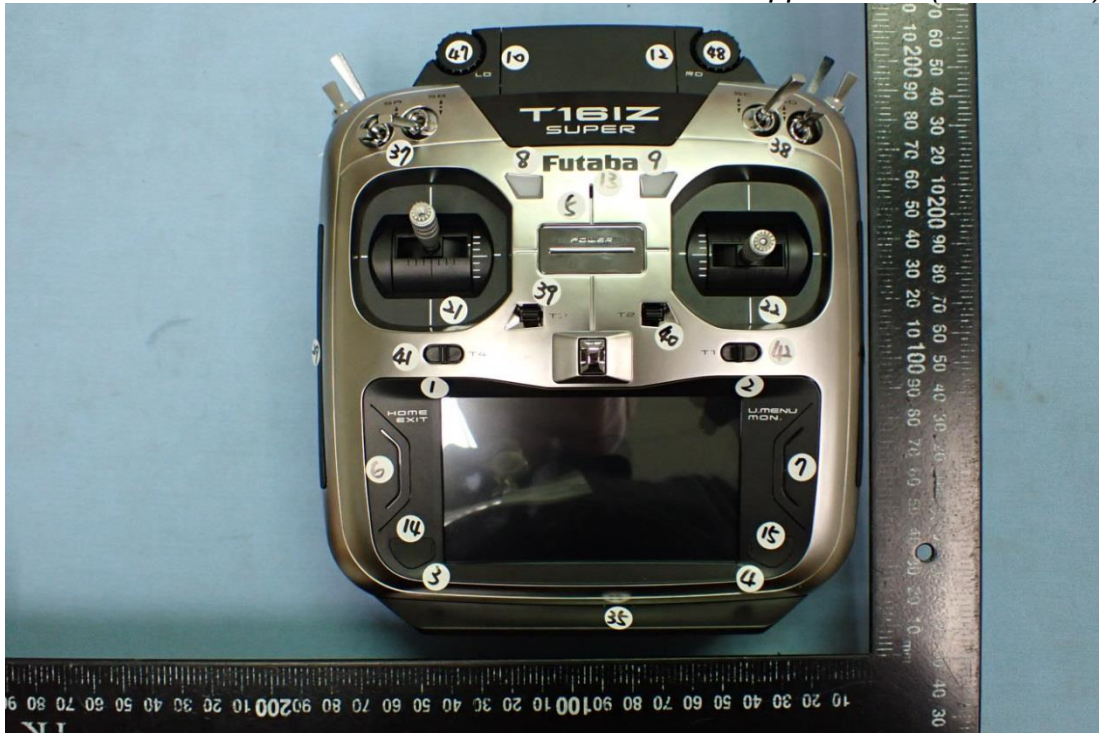

EUT External Photos

Figure 1
General Appearance (Front View)

Figure 2
General Appearance (Back View)

Figure 3
General Appearance (Top View)

Figure 4
General Appearance (Bottom View)

Figure 5
General Appearance (Side View)

Figure 6
General Appearance (Side View)

Figure 7
General Appearance (I/O View)

Figure 8
General Appearance (I/O View)

Figure 9
General Appearance (I/O View)

Figure 10
General Appearance (I/O View)

Figure 11
General Appearance (Antenna View)

Figure 12
Type C Cable