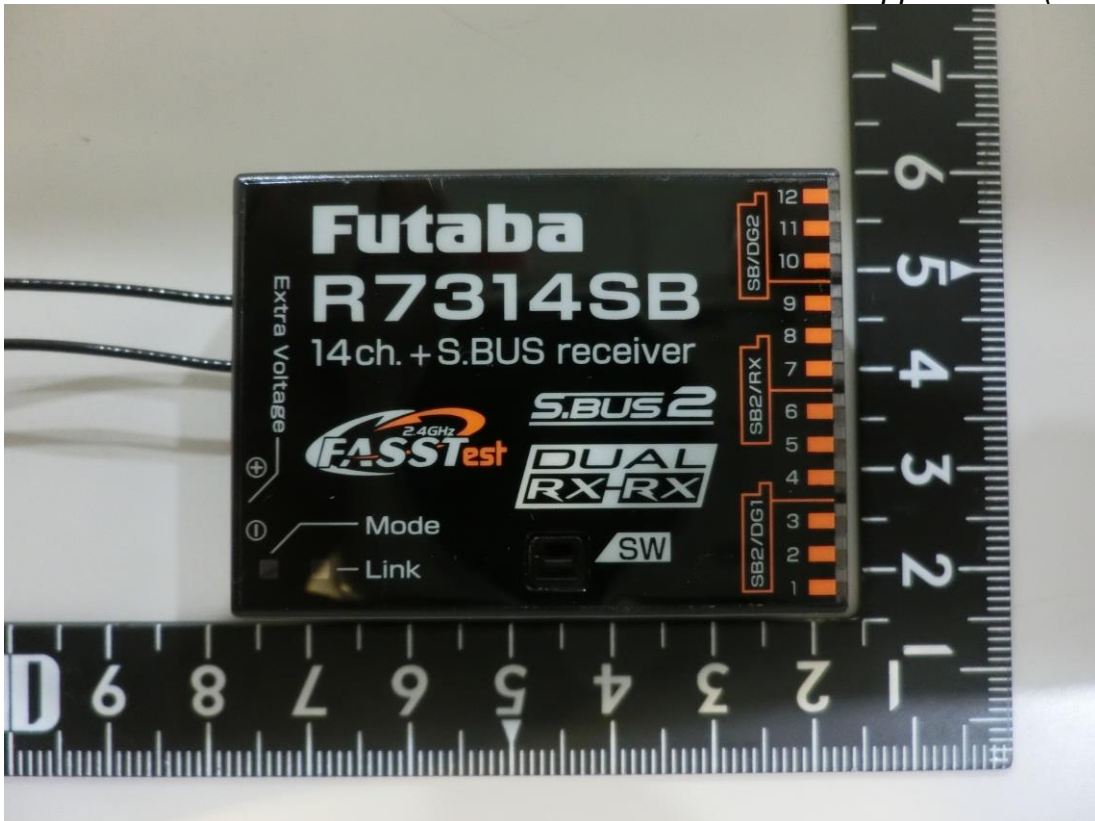

EUT External Photos

Model: R7214SB

Figure 1

General Appearance

Figure 2

General Appearance (Front View)

Figure 3
General Appearance (Back View)

Figure 4
General Appearance (U.FL-LP-068N1T-21-(120)D Antenna)

Model: R7314SB

Figure 5

General Appearance

Figure 6

General Appearance (Front View)

Figure 7
General Appearance (Back View)

Figure 8
General Appearance (ANTB24-104A0 Antenna)