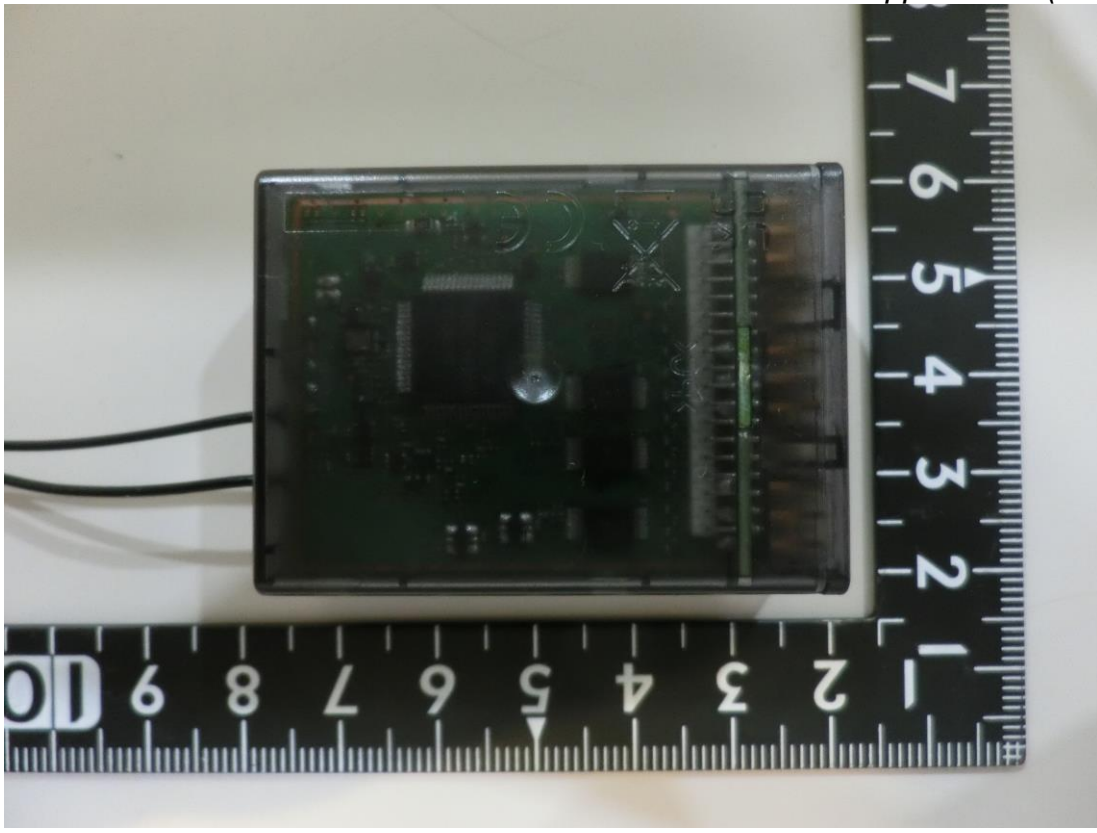

EUT External Photos

Model: R7214SB

Figure 1

General Appearance

Figure 2

General Appearance (Front View)

Figure 3
General Appearance (Back View)

Figure 4
General Appearance (U.FL-LP-068N1T-21-(120)D Antenna)

Model: R7314SB

Figure 5

General Appearance

Figure 6

General Appearance (Front View)

Figure 7
General Appearance (Back View)

Figure 8
General Appearance (ANTB24-104A0 Antenna)