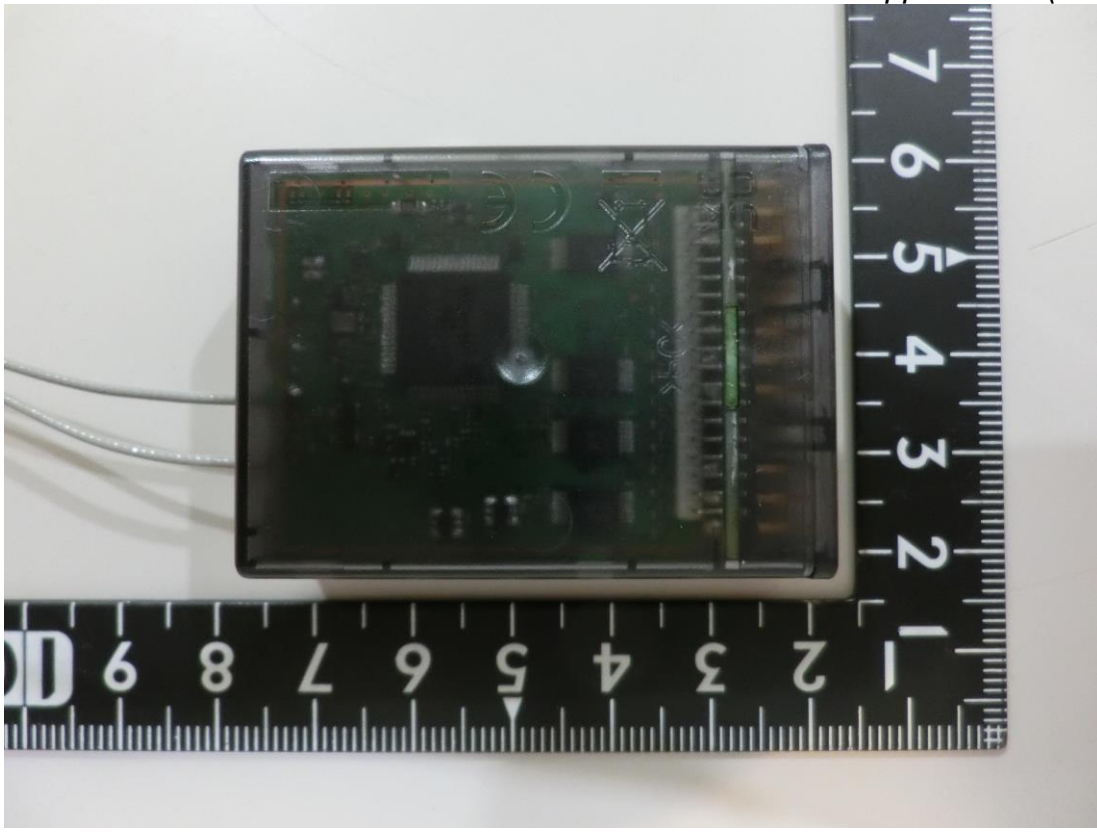

EUT External Photos

Model: R7214SB

Figure 1

General Appearance

Figure 2

General Appearance (Front View)

Figure 3
General Appearance (Back View)

Figure 4
General Appearance (U.FL-LP-068N1T-21-(120)D Antenna)

Model: R7314SB

Figure 5

General Appearance

Figure 6

General Appearance (Front View)

Figure 7
General Appearance (Back View)

Figure 8
General Appearance (ANTB24-104A0 Antenna)