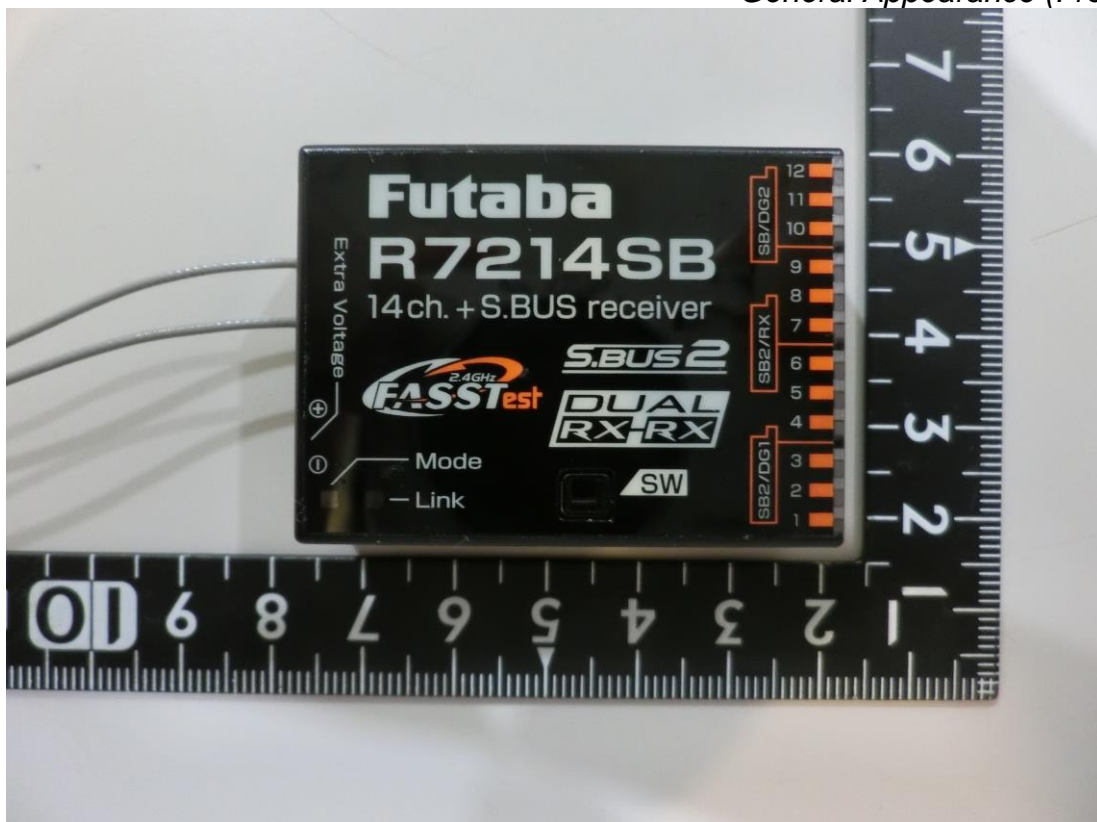

EUT External Photos

Model: R7214SB

Figure 1

General Appearance

Figure 2

General Appearance (Front View)

Figure 3
General Appearance (Back View)

Figure 4
General Appearance (U.FL-LP-068N1T-21-(120)D Antenna)

Model: R7314SB

Figure 5

General Appearance

Figure 6

General Appearance (Front View)

Figure 7
General Appearance (Back View)

Figure 8
General Appearance (ANTB24-104A0 Antenna)