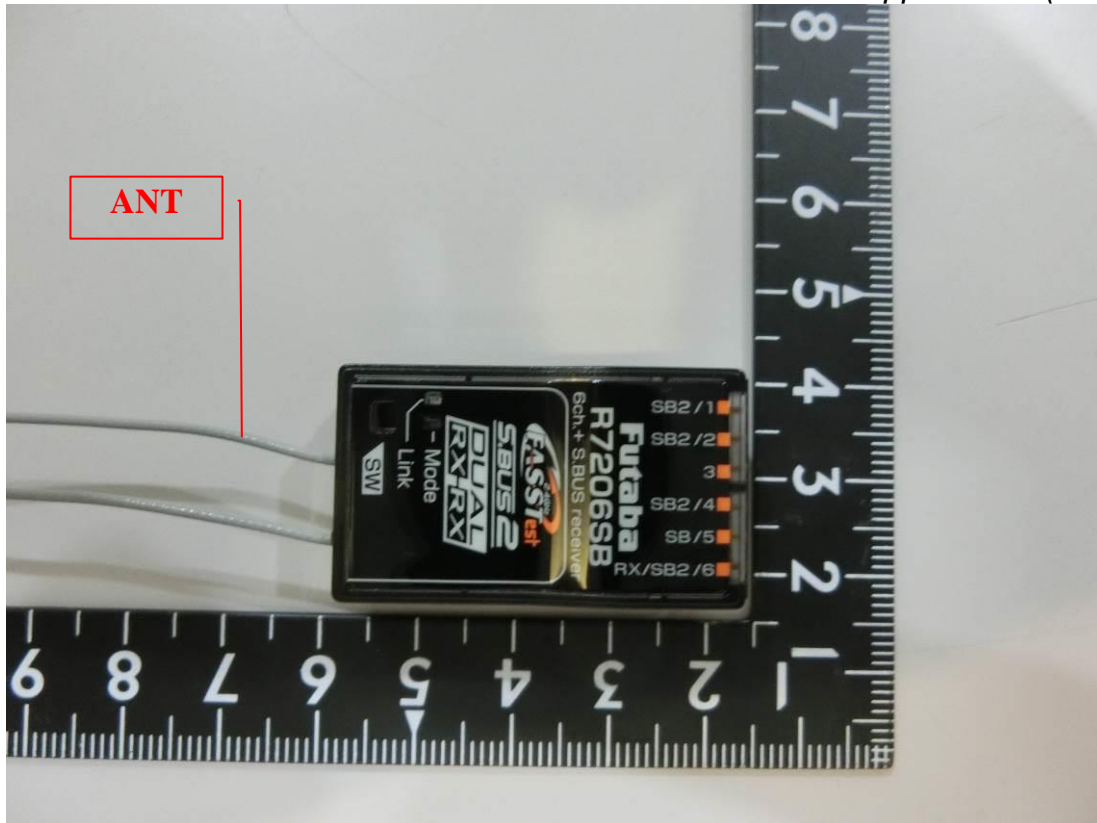

EUT External Photos

Model: R7206SB

Figure 1

General Appearance (Front View)

Figure 2

General Appearance (Back View)

Figure 3
General Appearance (Side View)

Figure 4
General Appearance (Side View)

Figure 5
General Appearance (Top View)

Figure 6
General Appearance (Bottom View)

Figure 7
General Appearance

Model: R7306SB

Figure 8
General Appearance (Front View)

Figure 9
General Appearance (Back View)

Figure 10
General Appearance (Side View)