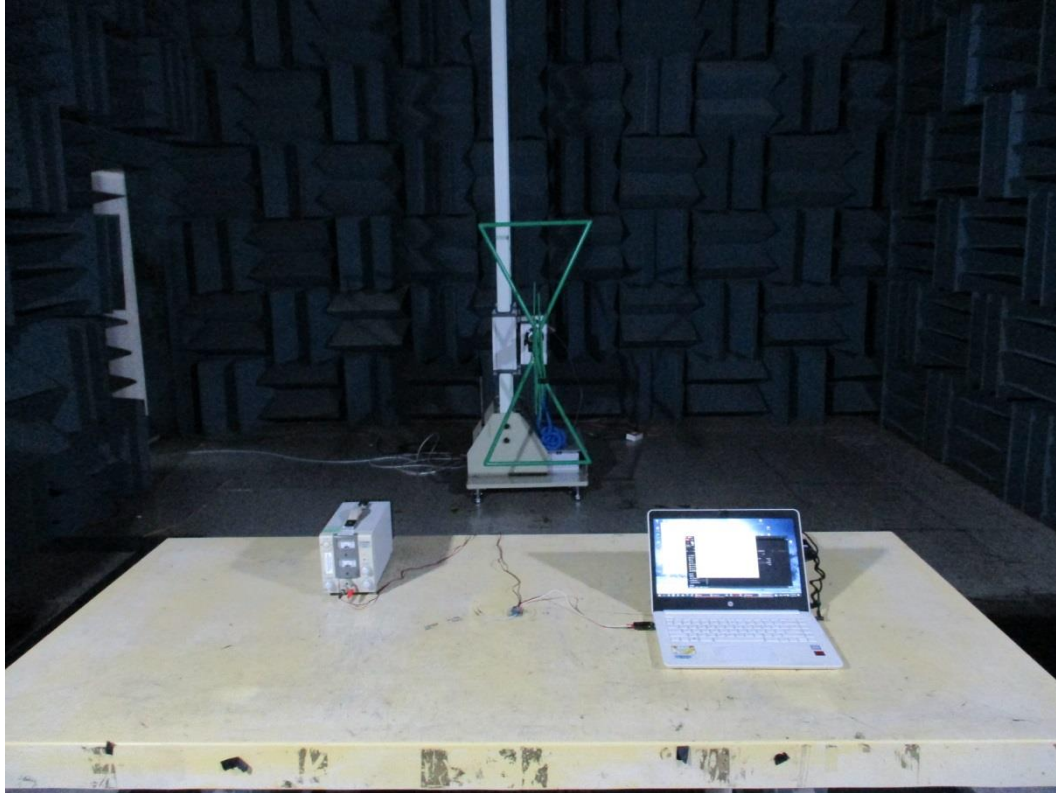

B.2 Radiated Measurement at Chamber

Frequency Below to 1GHz

Test Model: R7201SB

Test Model: R7301SB

Frequency Above to 1GHz

Test Model: R7201SB

Test Model: R7301SB

EUT Zoom View

Test Model: R7201SB

Test Model: R7301SB

B.3 RF Conducted Measurement