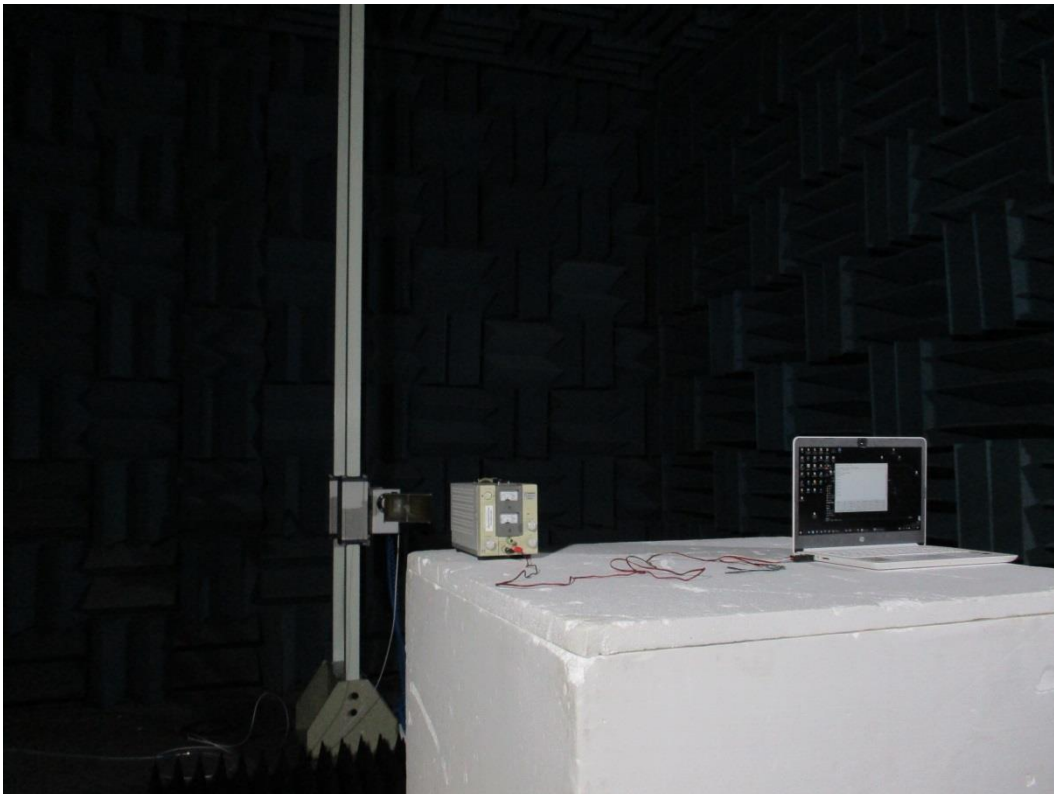

B.2 Radiated Measurement at Chamber

Frequency Below to 1GHz

Test Model: R7201SB

Test Model: R7301SB

Frequency Above to 1GHz

Test Model: R7201SB

Test Model: R7301SB

EUT Zoom View

Test Model: R7201SB

Test Model: R7301SB

B.3 RF Conducted Measurement