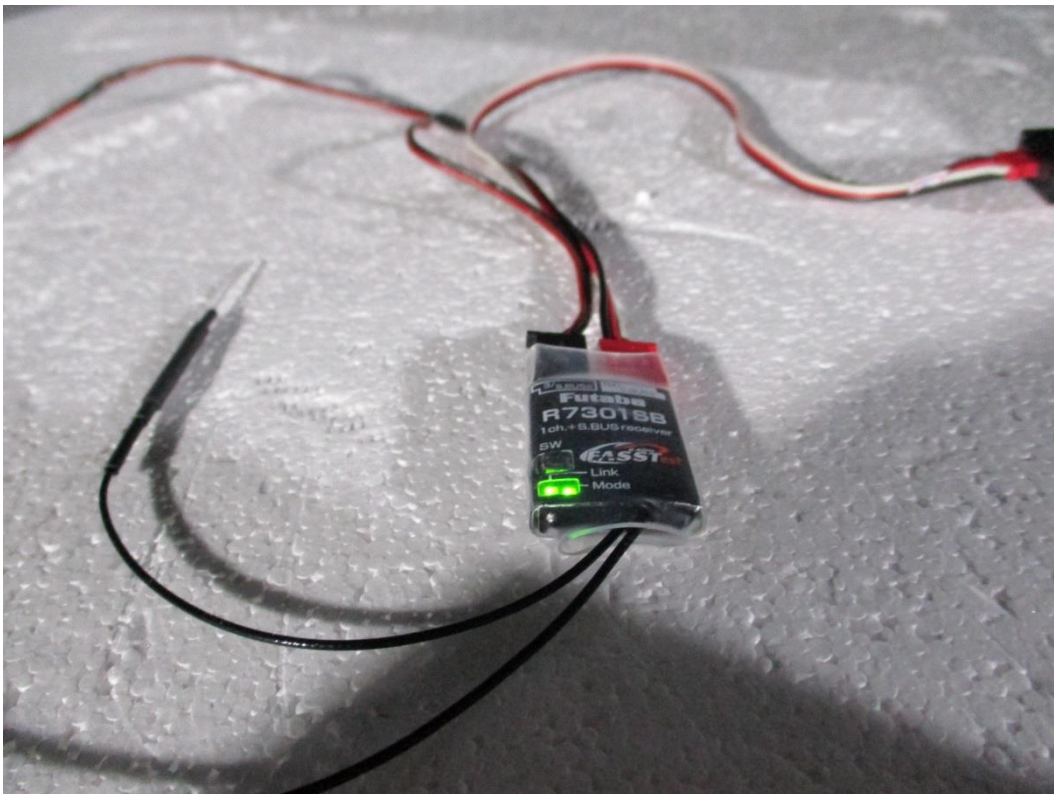

B.2 Radiated Measurement at Chamber

Frequency Below to 1GHz

Test Model: R7201SB

Test Model: R7301SB

Frequency Above to 1GHz

Test Model: R7201SB

Test Model: R7301SB

EUT Zoom View

Test Model: R7201SB

Test Model: R7301SB

B.3 RF Conducted Measurement