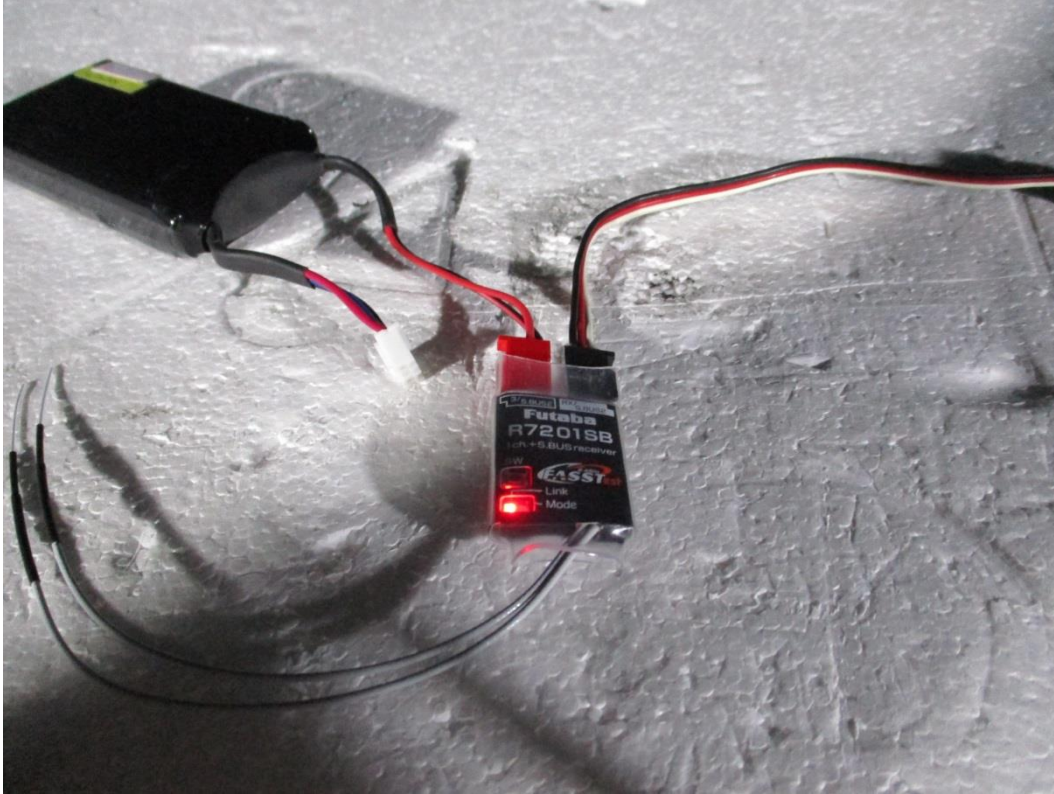

B.2 Radiated Measurement at Chamber

Frequency Below to 1GHz

Test Model: R7201SB

Test Model: R7301SB

Frequency Above to 1GHz

Test Model: R7201SB

Test Model: R7301SB

EUT Zoom View

Test Model: R7201SB

Test Model: R7301SB

B.3 RF Conducted Measurement