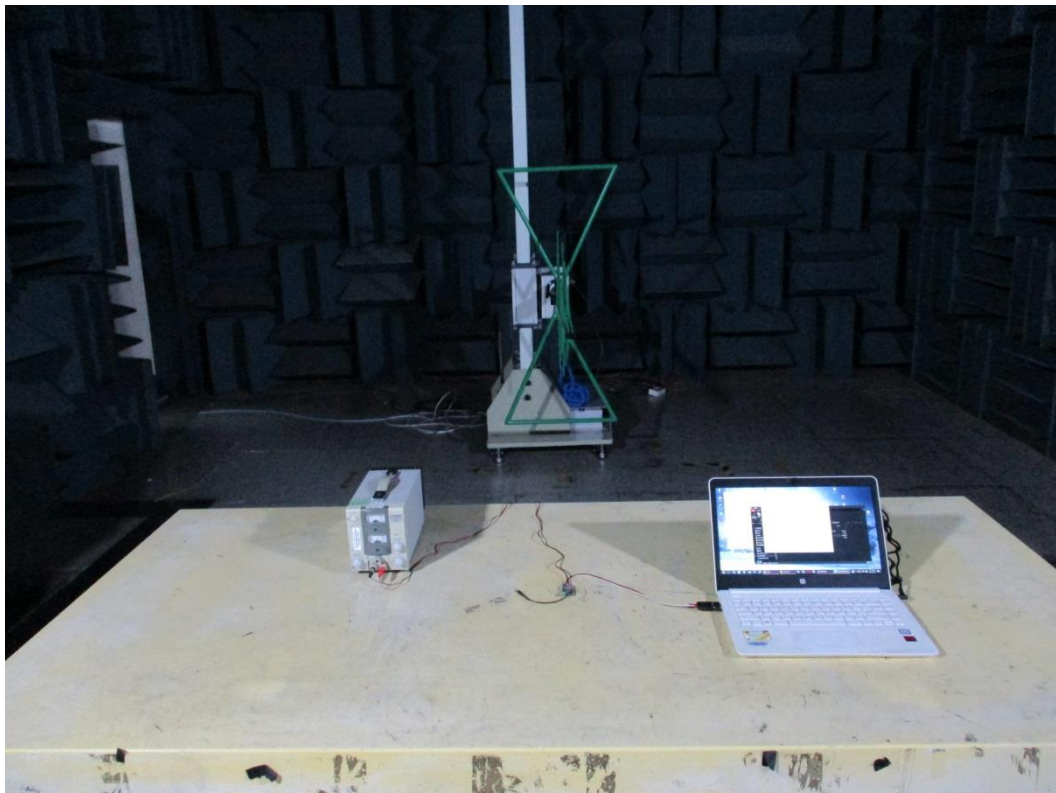

B.2 Radiated Measurement at Chamber

Frequency Below to 1GHz

Test Model: R7201SB

Test Model: R7301SB

Frequency Above to 1GHz

Test Model: R7201SB

Test Model: R7301SB

EUT Zoom View

Test Model: R7201SB

Test Model: R7301SB

B.3 RF Conducted Measurement