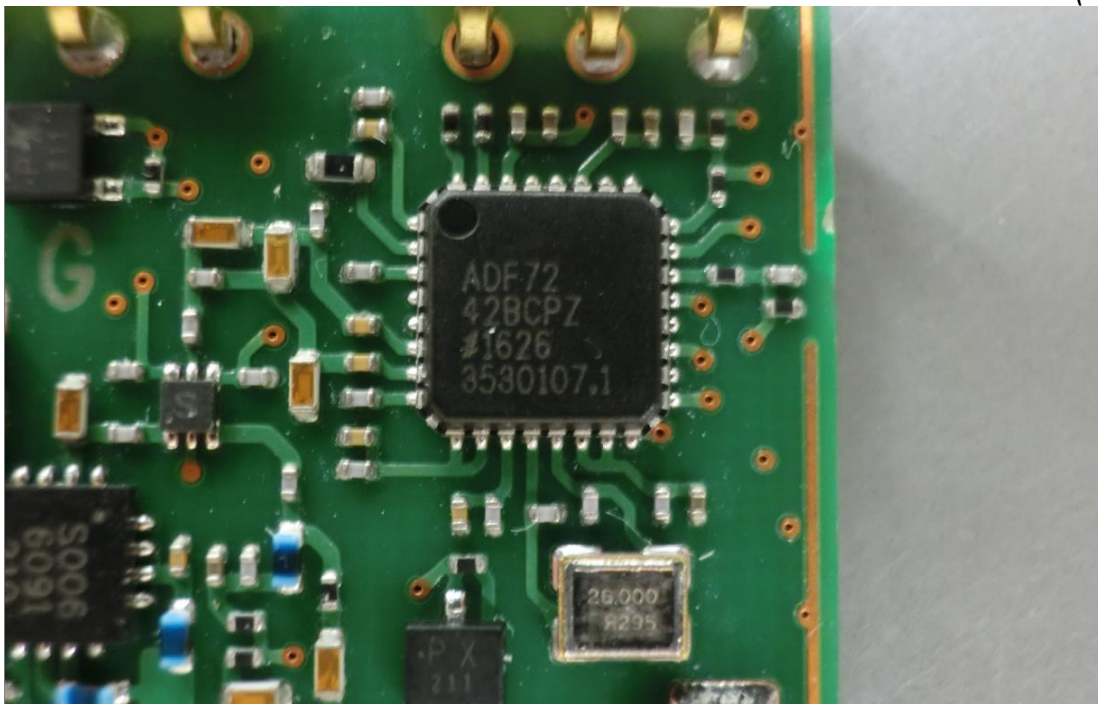

EUT Internal Photos

Model: R7201SB

Figure 15

Antenna View (Model: ANTC32-072A0)

Model: R7301SB

Figure 16

Antenna View (Model: ANTB24-104A0)

Model: R7201SB, R7301SB

Figure 17

Internal View (RF Board, Front View)

Figure 18

Internal View (RF Chip)

Figure 19
Internal View (RF Board, Back View)