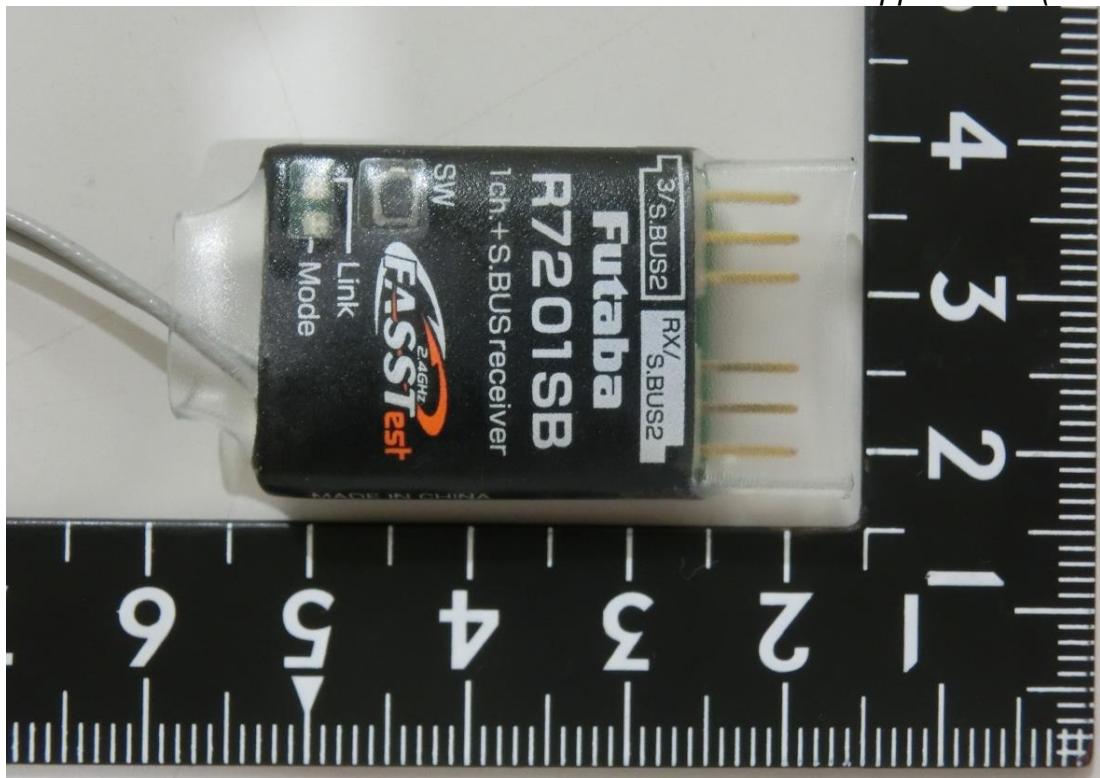

EUT External Photos

Model: R7201SB

Figure 1

General Appearance (Front View)

Figure 2

General Appearance (Front View)

Figure 3
General Appearance (Back View)

Figure 4
General Appearance (Side View)

Figure 5
General Appearance (Side View)

Figure 6
General Appearance (Side View)

Figure 7
General Appearance (Side View)

Model: R7301SB

Figure 8

General Appearance (Front View)

Figure 9

General Appearance (Front View)