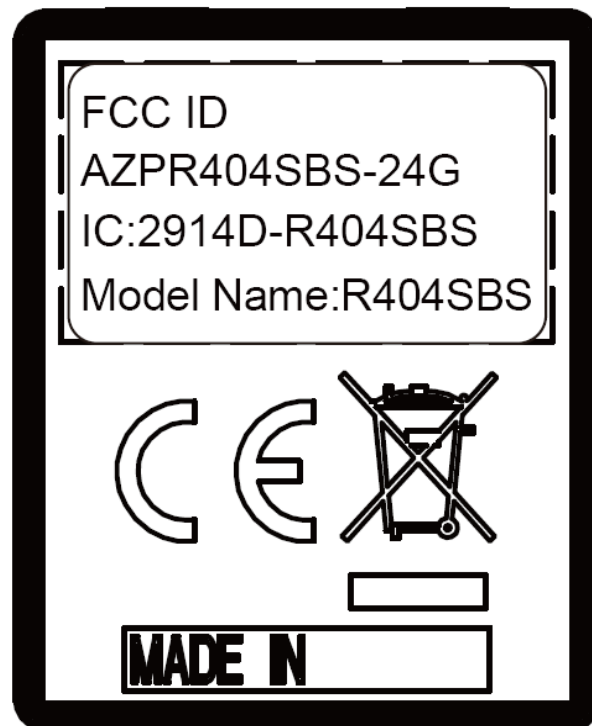

### FCC ID/IC Label Location

- Label Placement Location

**M/N: R404SBS**

- FCC ID/IC Label Format

- Label Placement Location

**M/N: R404SBS-E**

- FCC ID/IC Label Format