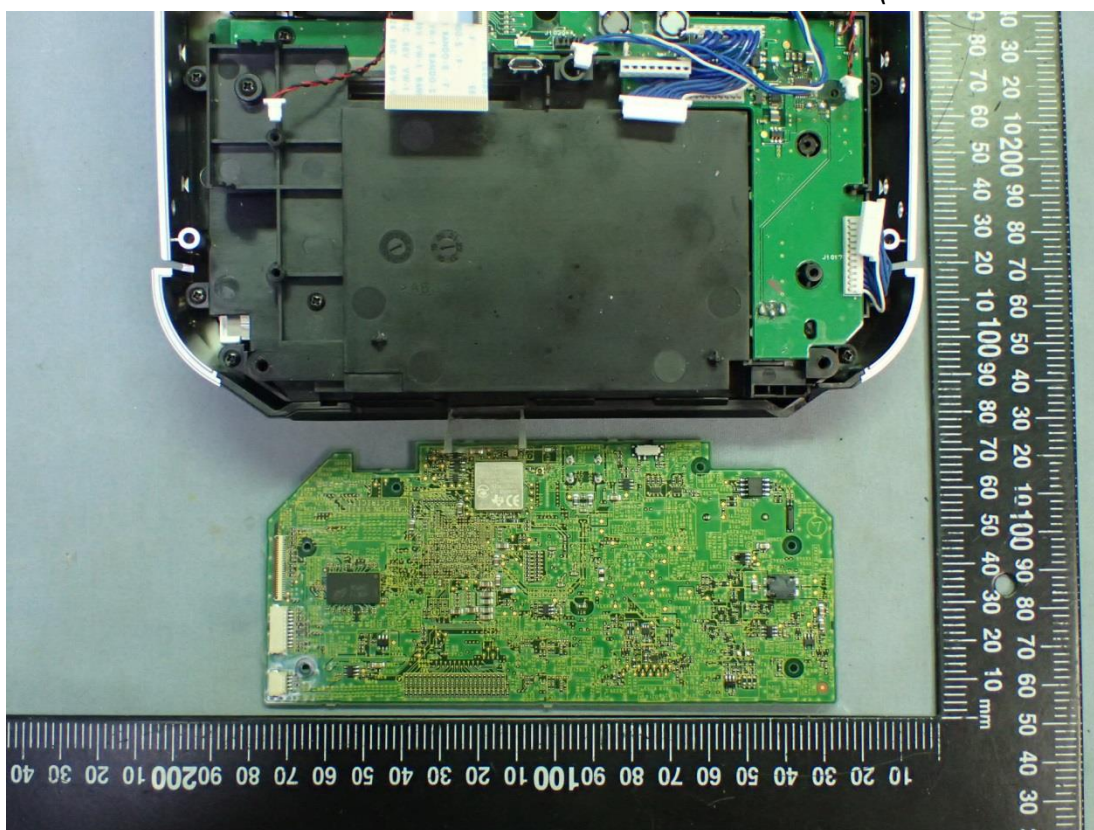

EUT Internal Photos

Figure 12
Internal View (Removed Battery Cover)

Figure 13
Internal View (Battery, Front View)

Figure 14
Internal View (Battery, Back View)

Figure 15
Internal View (Removed Cover)

Figure 16
Internal View (Antenna View)

Figure 17
Internal View (Removed Internal Board)

Figure 18
Internal View (Internal Board, Front View)

Figure 19
Internal View (Internal Board, Back View)

Figure 20
Internal View

Figure 21
Internal View (Removed Main Board)

Figure 22
Internal View (Main Board, Front View)

Figure 23
Internal View (Main Board, Back View)

Figure 24
Internal View (with BT Function Module)

Figure 25
Internal View (BT Function Module, Front View)

Figure 26
Internal View (BT Function Module, Back View)

Figure 27
Internal View (Removed BT Function Module, Main Board/Back View)

Figure 28
Internal View (Removed SUB Board)

Figure 29
Internal View (SUB Board, Back View)