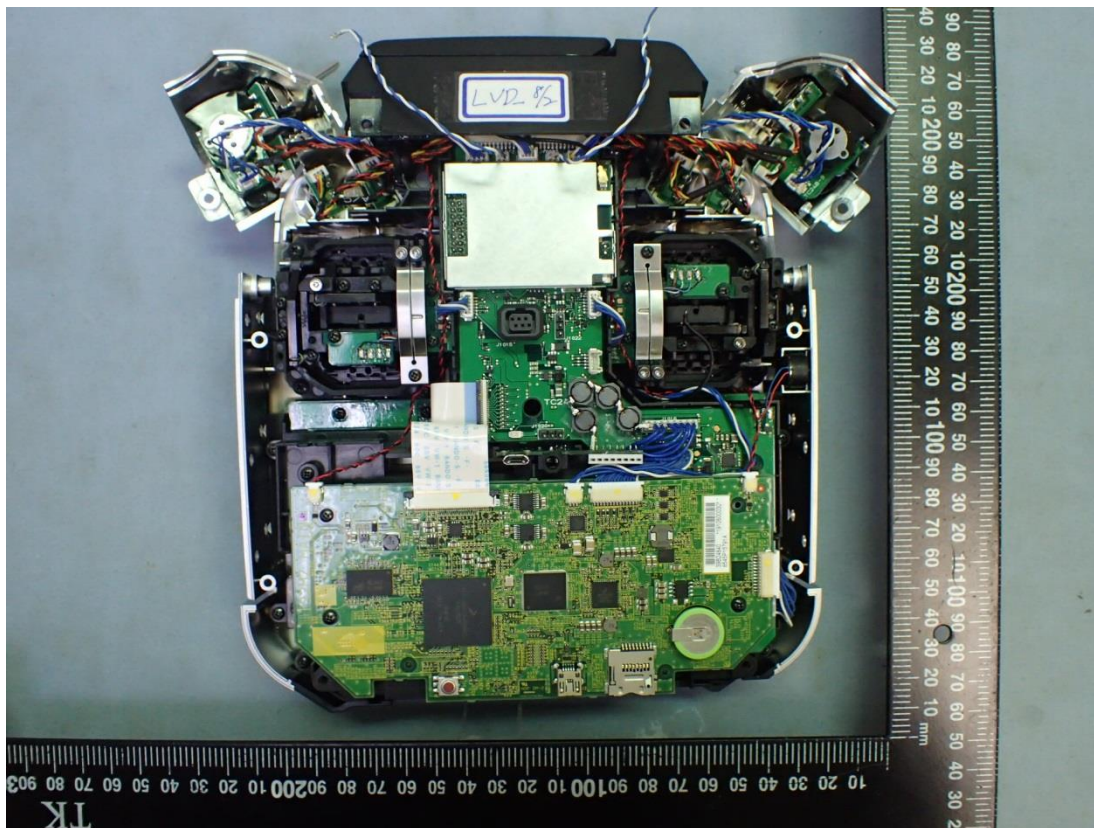

EUT Internal Photos

Figure 12
Internal View (Removed Battery Cover)

Figure 13
Internal View (Battery, Front View)

Figure 14
Internal View (Battery, Back View)

Figure 15
Internal View (Removed Cover)

Figure 16
Internal View (Antenna View)

Figure 17
Internal View (Removed Internal Board)

Figure 18
Internal View (Internal Board, Front View)

Figure 19
Internal View (Internal Board, Back View)

Figure 20
Internal View

Figure 21
Internal View (Removed Main Board)

Figure 22
Internal View (Main Board, Front View)

Figure 23
Internal View (Main Board, Back View)

Figure 24
Internal View (with BT Function Module)

Figure 25
Internal View (BT Function Module, Front View)

Figure 26
Internal View (BT Function Module, Back View)

Figure 27
Internal View (Removed BT Function Module, Main Board/Back View)

Figure 28
Internal View (Removed SUB Board)

Figure 29
Internal View (SUB Board, Back View)