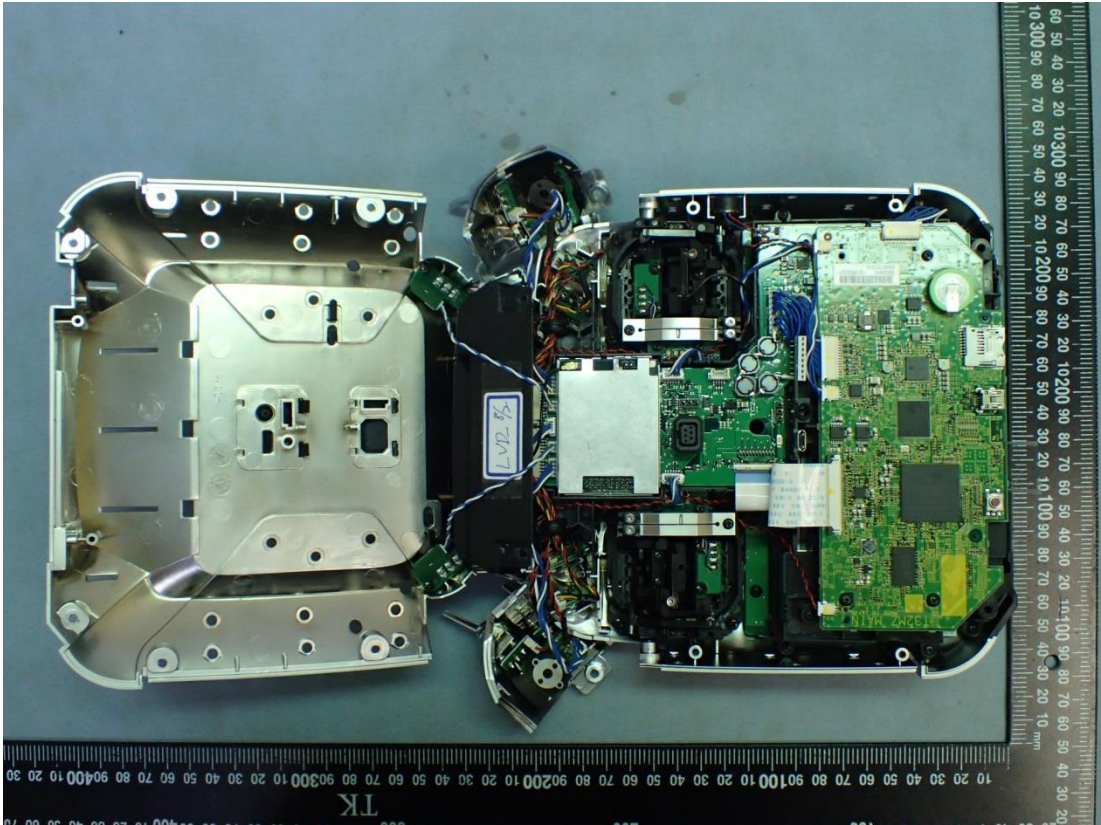

EUT Internal Photos

Figure 12
Internal View (Removed Battery Cover)

Figure 13
Internal View (Battery, Front View)

Figure 14
Internal View (Battery, Back View)

Figure 15
Internal View (Removed Cover)

Figure 16
Internal View (Antenna View)

Figure 17
Internal View (Removed Internal Board)

Figure 18
Internal View (Internal Board, Front View)

Figure 19
Internal View (Internal Board, Back View)

Figure 20
Internal View

Figure 21
Internal View (Removed Main Board)

Figure 22
Internal View (Main Board, Front View)

Figure 23
Internal View (Main Board, Back View)

Figure 24
Internal View (with BT Function Module)

Figure 25
Internal View (BT Function Module, Front View)

Figure 26
Internal View (BT Function Module, Back View)

Figure 27
Internal View (Removed BT Function Module, Main Board/Back View)

Figure 28
Internal View (Removed SUB Board)

Figure 29
Internal View (SUB Board, Back View)