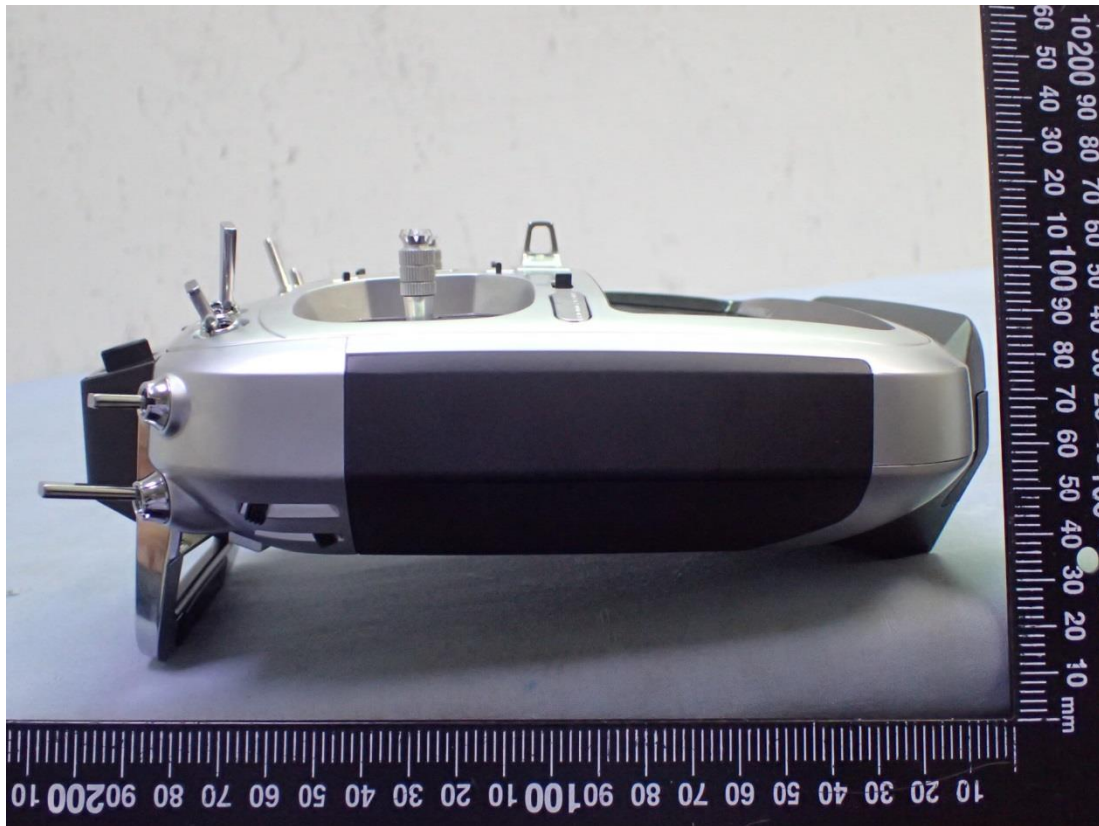

EUT External Photos

Figure 1
General Appearance (Front View)

Figure 2
General Appearance (Back View)

Figure 3
General Appearance (Top View)

Figure 4
General Appearance (Side View)

Figure 5
General Appearance (Side View)

Figure 6
General Appearance (Bottom View)

Figure 7
General Appearance (Antenna View)

Figure 8
AC Adapter (Front & Side View)

Figure 9
AC Adapter (Back & Side View)

Figure 10
AC Adapter (Label View)

Figure 11
USB (DC) Cable