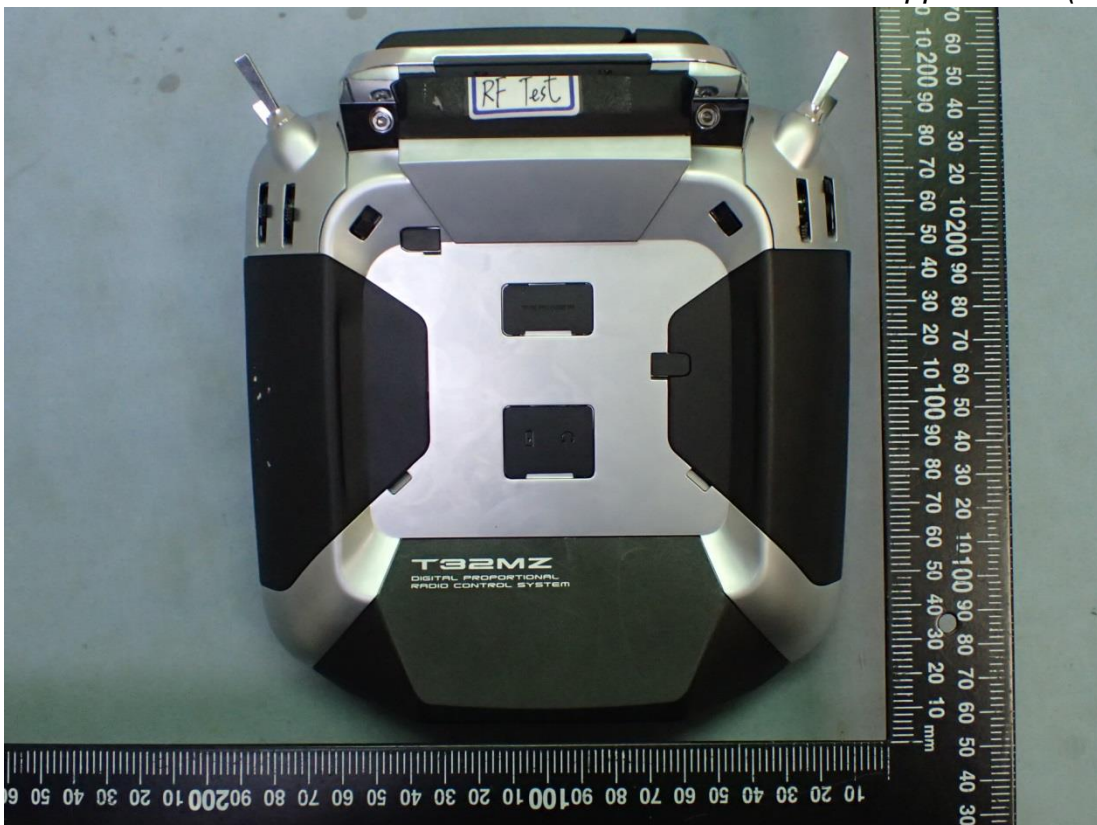

EUT External Photos

Figure 1
General Appearance (Front View)

Figure 2
General Appearance (Back View)

Figure 3
General Appearance (Top View)

Figure 4
General Appearance (Side View)

Figure 5
General Appearance (Side View)

Figure 6
General Appearance (Bottom View)

Figure 7
General Appearance (Antenna View)

Figure 8
AC Adapter (Front & Side View)

Figure 9
AC Adapter (Back & Side View)

Figure 10
AC Adapter (Label View)

Figure 11
USB (DC) Cable