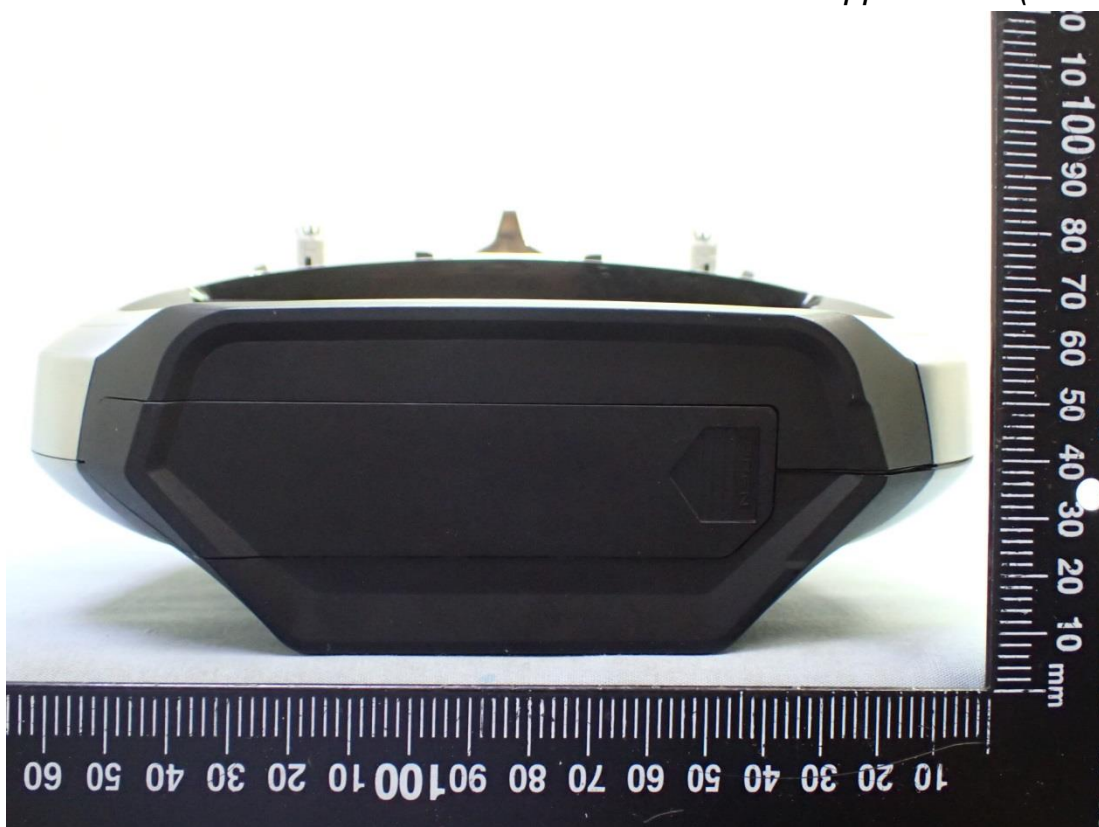

EUT External Photos

Figure 1
General Appearance (Front View)

Figure 2
General Appearance (Back View)

Figure 3
General Appearance (Top View)

Figure 4
General Appearance (Side View)

Figure 5
General Appearance (Side View)

Figure 6
General Appearance (Bottom View)

Figure 7
General Appearance (Antenna View)

Figure 8
AC Adapter (Front & Side View)

Figure 9
AC Adapter (Back & Side View)

Figure 10
AC Adapter (Label View)

Figure 11
USB (DC) Cable