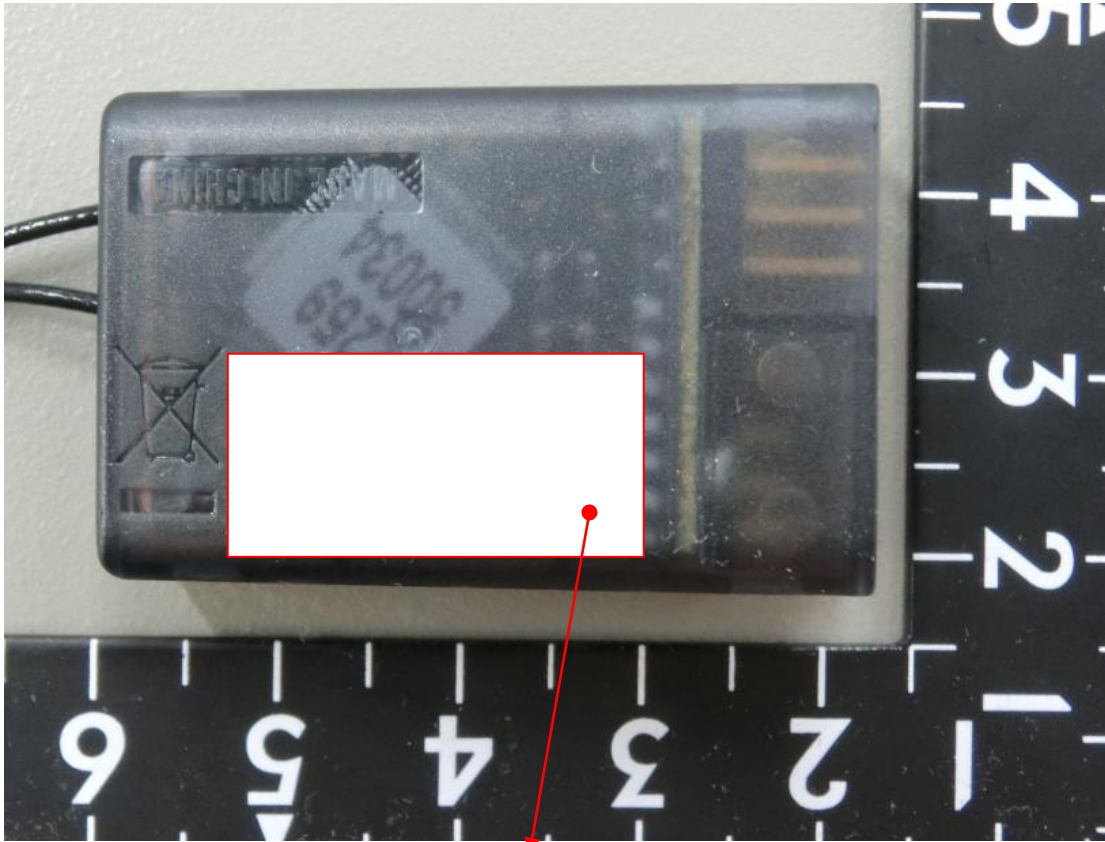

### Label Location

- Label Placement Location

ID Label Placement Location

- Label Format  
Model: R7308SB,

**FCC ID AZP-R7208SB-24G**  
**IC:2914D-R7208SB**  
**Model Name:R7308SB**