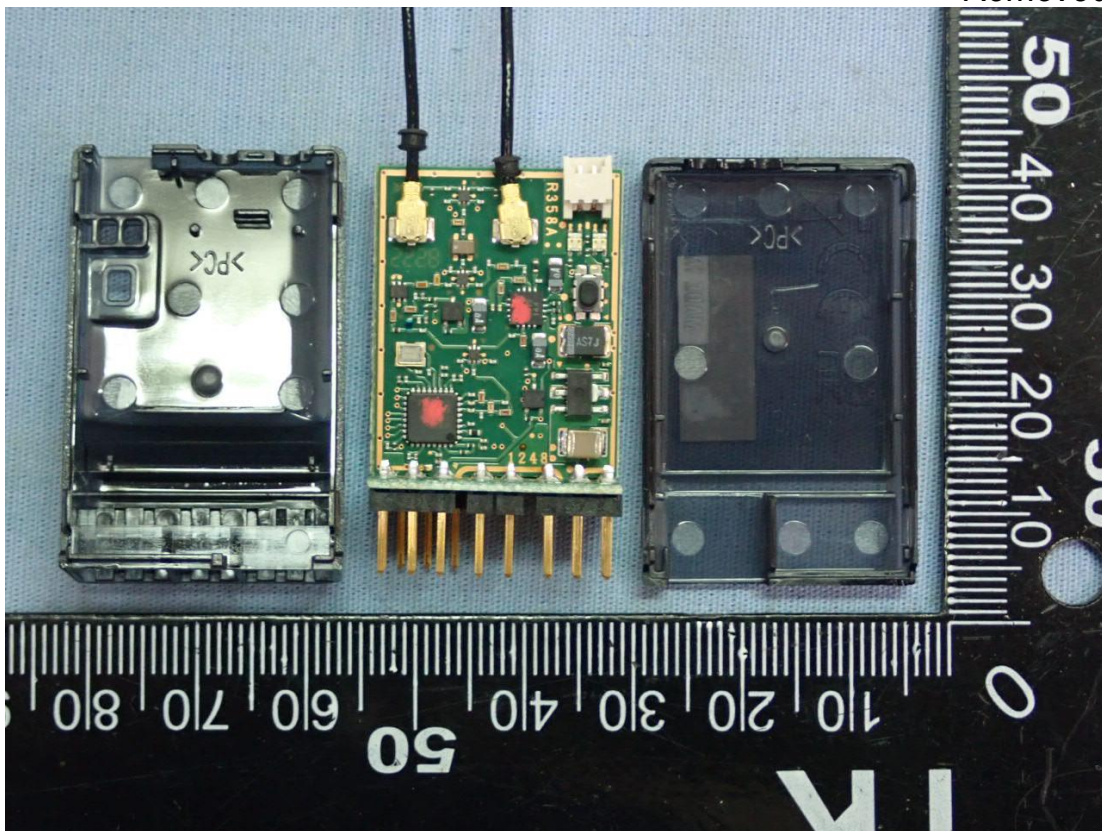

EUT Internal Photos

Figure 21

Internal View with Antenna Ant 1-Black (ANTB24-104A0)

Removed Cover

Figure 22

Internal View with Antenna Ant 2-Gray (UFL-LP6-068N1T-A11-T-153D)

Removed Cover

Figure 23
Main Board, Front View

Figure 24
Main Board, Back View

Figure 25
Crystal View

Figure 26
Crystal & RF IC (ADF7242) View