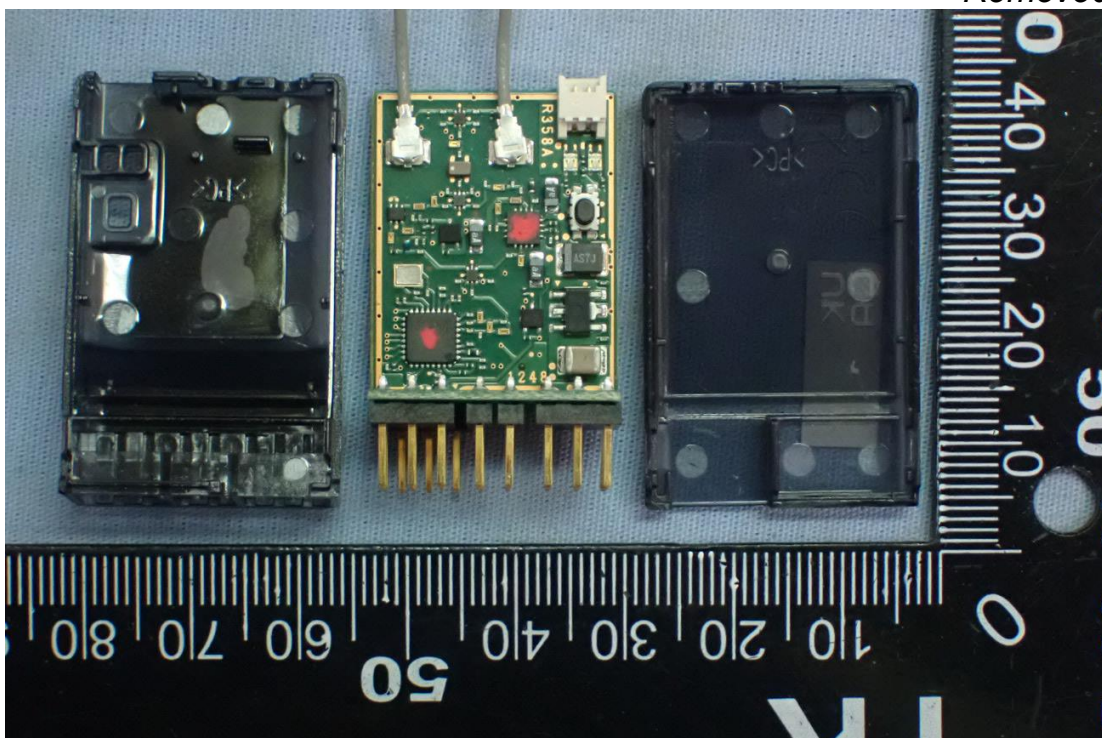

EUT Internal Photos

Figure 21

Internal View with Antenna Ant 1-Black (ANTB24-104A0)

Removed Cover

Figure 22

Internal View with Antenna Ant 2-Gray (UFL-LP6-068N1T-A11-T-153D)

Removed Cover

Figure 23
Main Board, Front View

Figure 24
Main Board, Back View

Figure 25
Crystal View

Figure 26
Crystal & RF IC (ADF7242) View