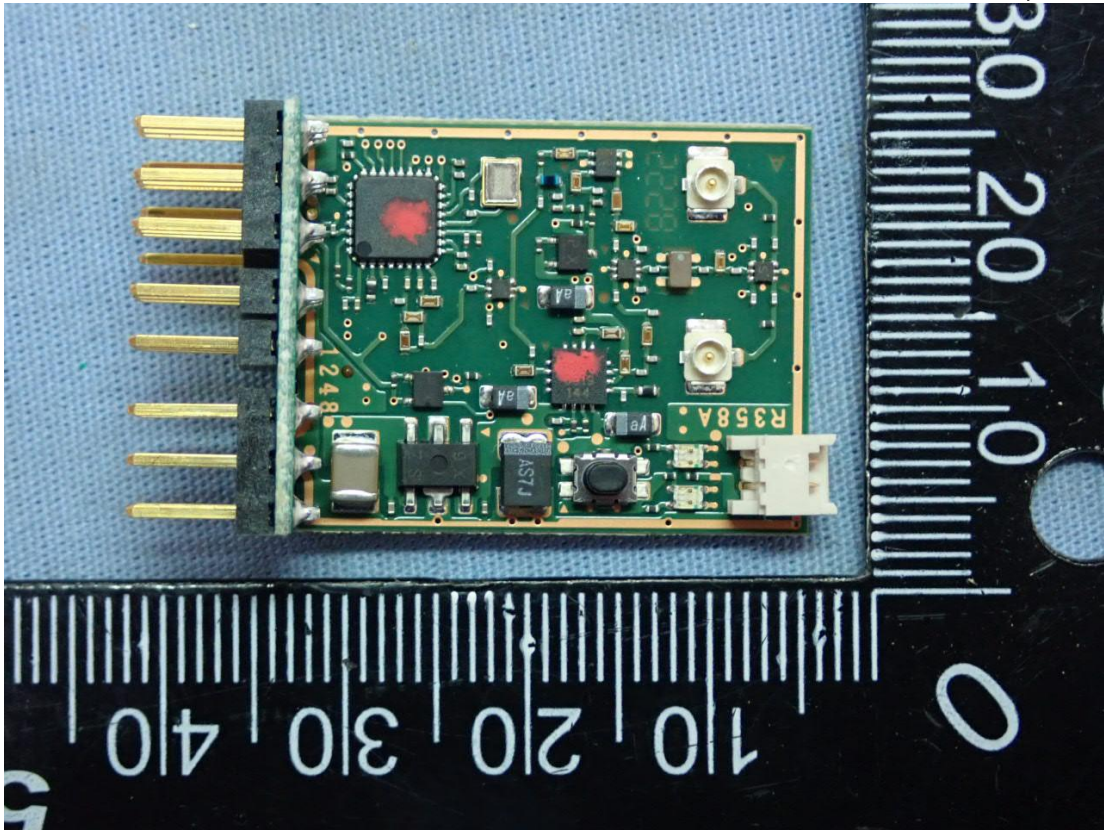

EUT Internal Photos

Figure 21

Internal View with Antenna Ant 1-Black (ANTB24-104A0)

Removed Cover

Figure 22

Internal View with Antenna Ant 2-Gray (UFL-LP6-068N1T-A11-T-153D)

Removed Cover

Figure 23
Main Board, Front View

Figure 24
Main Board, Back View

Figure 25
Crystal View

Figure 26
Crystal & RF IC (ADF7242) View