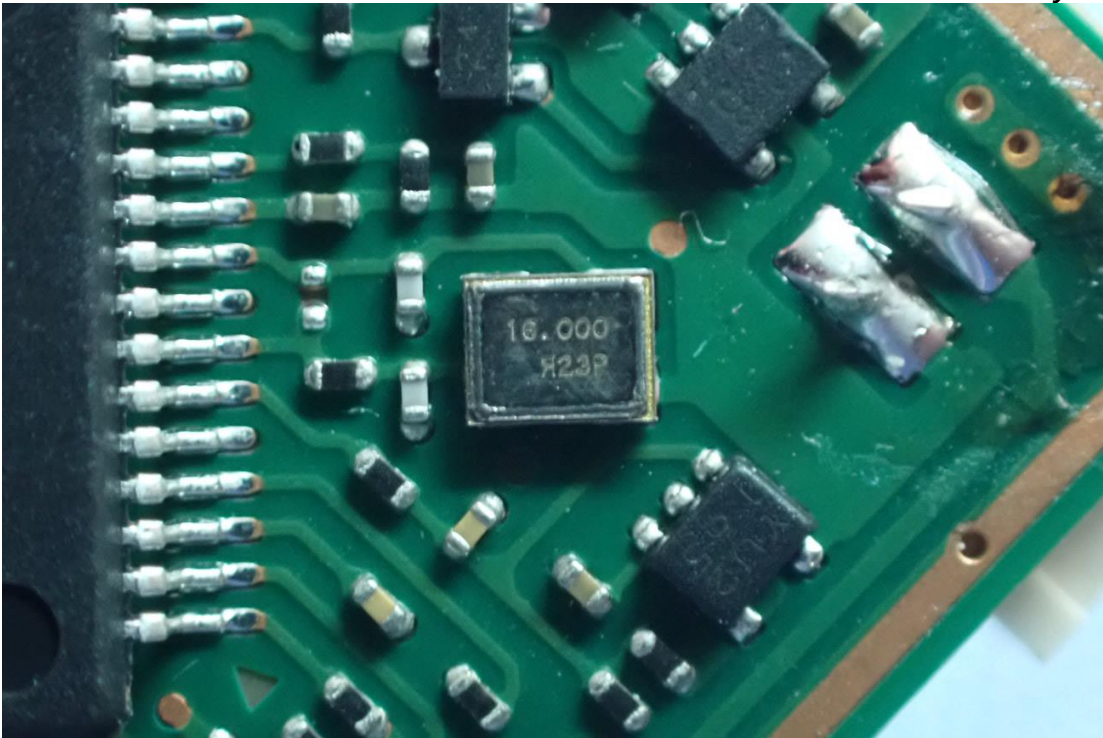

EUT Internal Photos

Figure 21

Internal View with Antenna Ant 1-Black (ANTB24-104A0)

Removed Cover

Figure 22

Internal View with Antenna Ant 2-Gray (UFL-LP6-068N1T-A11-T-153D)

Removed Cover

Figure 23
Main Board, Front View

Figure 24
Main Board, Back View

Figure 25
Crystal View

Figure 26
Crystal & RF IC (ADF7242) View