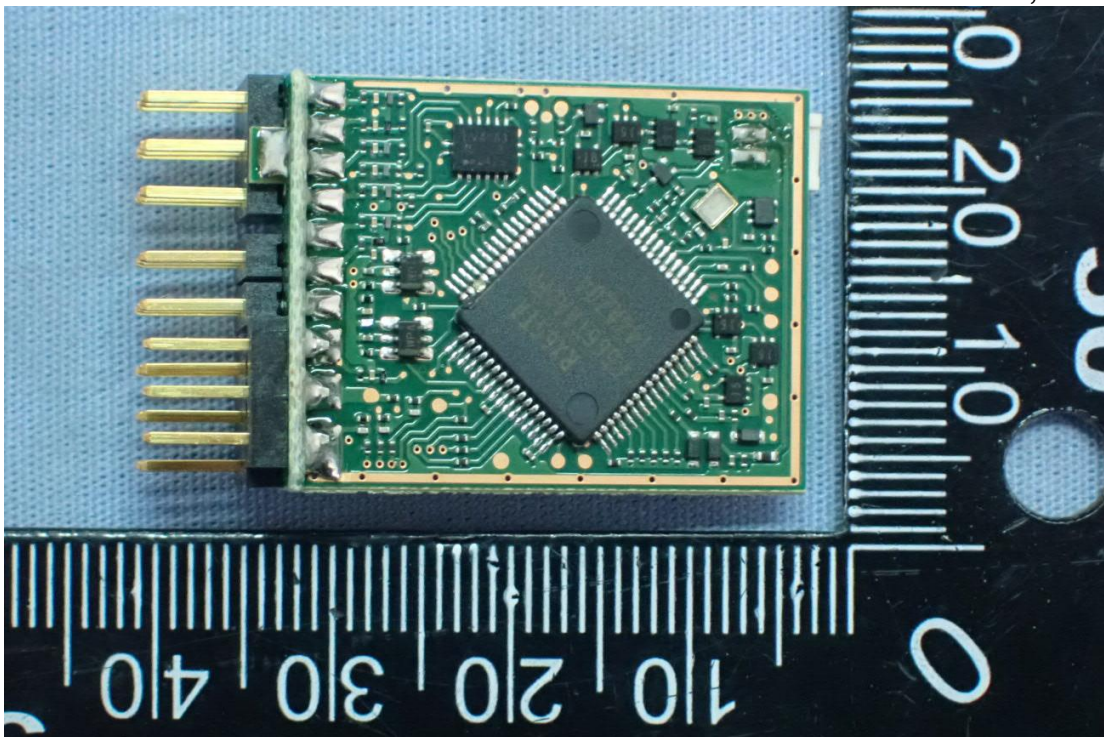

EUT Internal Photos

Figure 21

Internal View with Antenna Ant 1-Black (ANTB24-104A0)

Removed Cover

Figure 22

Internal View with Antenna Ant 2-Gray (UFL-LP6-068N1T-A11-T-153D)

Removed Cover

Figure 23
Main Board, Front View

Figure 24
Main Board, Back View

Figure 25
Crystal View

Figure 26
Crystal & RF IC (ADF7242) View