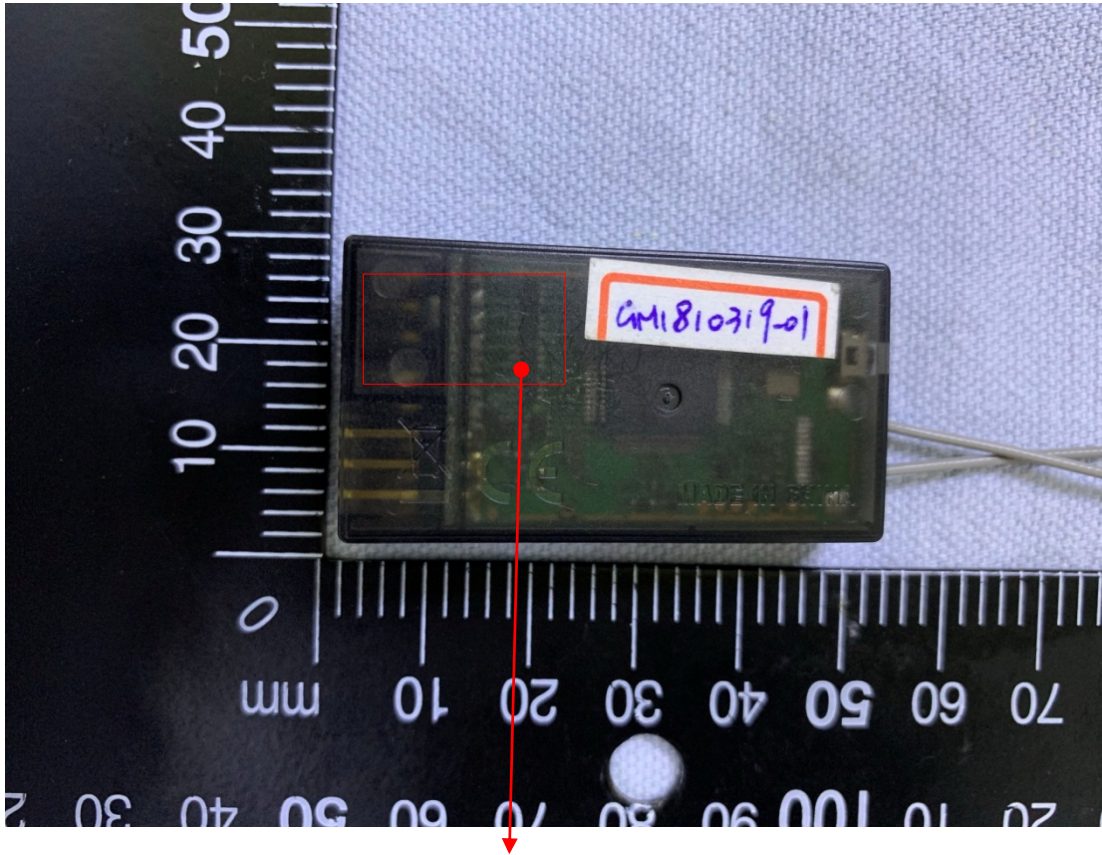

ID Label Location

- Label Placement Location

ID Label Placement Location

- ID Label Format

FCC ID AZP-R7108SB-24G
IC:2914D-R7108SB
Model Name:R7108SB