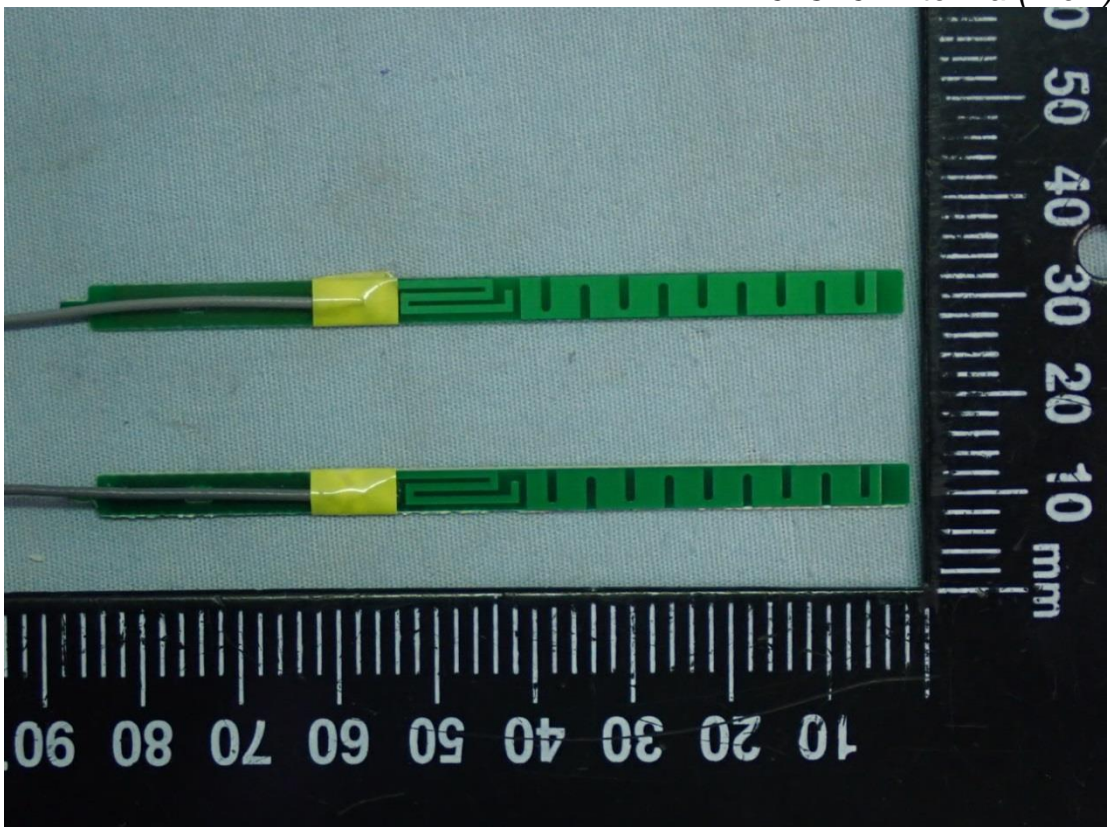

EUT External Photos

Figure 1  
General Appearance, Front View

Figure 2  
General Appearance, Back View

Figure 3  
ANT-2.4-CW-RH-RPS Antenna (View)

Figure 4  
ANT-2.4-CW-RH-RPS Antenna (View)

Figure 5  
ANT-2.4-CW-RH-RPS Antenna (Connector Type View)

Figure 6  
ANT-2.4-WRT-RPS Antenna (View)

Figure 7  
ANT-2.4-WRT-RPS Antenna (Connector Type View)

Figure 8  
TNHW 2450 RP Antenna (View)

Figure 9  
TNHW 2450 RP Antenna (View)

Figure 10  
TNHW 2450 RP Antenna (Connector Type View)

Figure 11  
ANTB24-073A0 Antenna (View)

Figure 12  
ANTB24-073A0 Antenna (View)

Figure 13  
*i*-PEX to TNC reverse Cable

Figure 14  
*i*-PEX to TNC reverse Cable (Connector Type View)

Figure 15  
*i*-PEX to RP-SMA Cable

Figure 16  
*i*-PEX to RP-SMA Cable (Connector Type View)