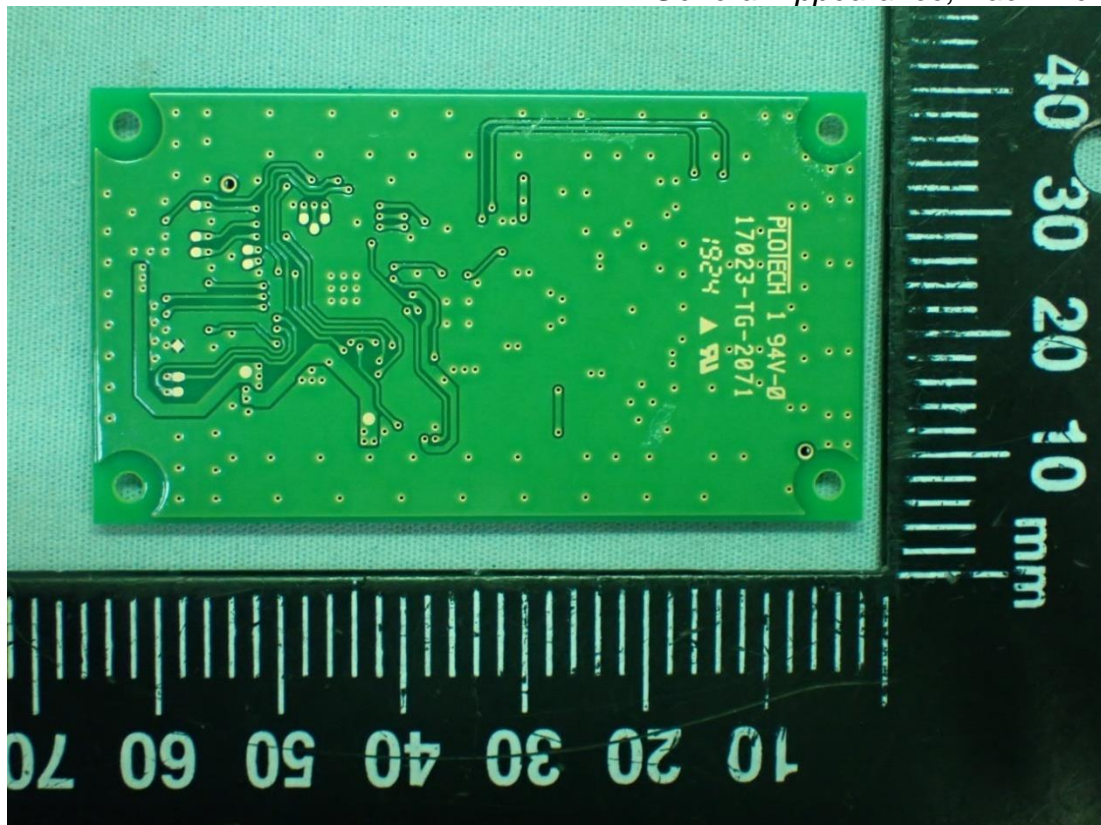

EUT External Photos

Figure 1  
General Appearance, Front View

Figure 2  
General Appearance, Back View

Figure 3  
ANT-2.4-CW-RH-RPS Antenna (View)

Figure 4  
ANT-2.4-CW-RH-RPS Antenna (View)

Figure 5  
ANT-2.4-CW-RH-RPS Antenna (Connector Type View)

Figure 6  
ANT-2.4-WRT-RPS Antenna (View)

Figure 7  
ANT-2.4-WRT-RPS Antenna (Connector Type View)

Figure 8  
TNHW 2450 RP Antenna (View)

Figure 9  
TNHW 2450 RP Antenna (View)

Figure 10  
TNHW 2450 RP Antenna (Connector Type View)

Figure 11  
ANTB24-073A0 Antenna (View)

Figure 12  
ANTB24-073A0 Antenna (View)

Figure 13  
*i*-PEX to TNC reverse Cable

Figure 14  
*i*-PEX to TNC reverse Cable (Connector Type View)

Figure 15  
*i*-PEX to RP-SMA Cable

Figure 16  
*i*-PEX to RP-SMA Cable (Connector Type View)