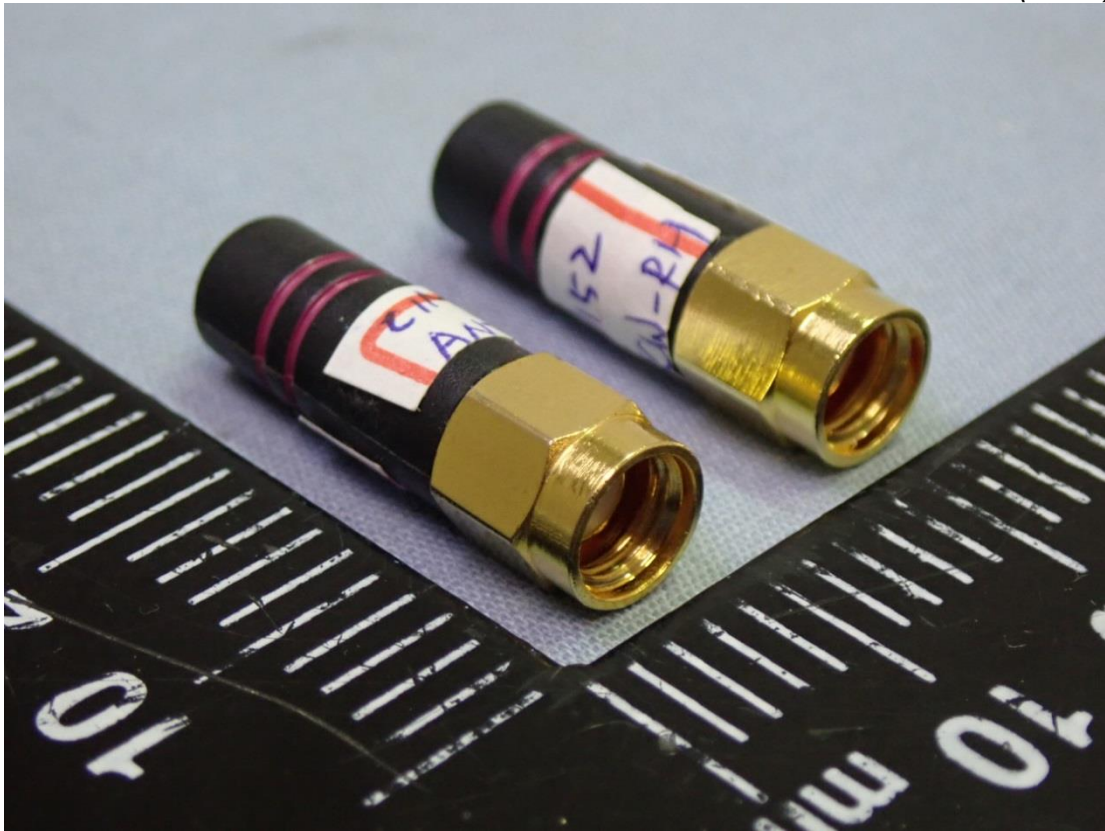

EUT External Photos

Figure 1  
General Appearance, Front View

Figure 2  
General Appearance, Back View

Figure 3  
ANT-2.4-CW-RH-RPS Antenna (View)

Figure 4  
ANT-2.4-CW-RH-RPS Antenna (View)

Figure 5  
ANT-2.4-CW-RH-RPS Antenna (Connector Type View)

Figure 11  
ANTB24-073A0 Antenna (View)

Figure 12  
ANTB24-073A0 Antenna (View)

Figure 13  
*i*-PEX to TNC reverse Cable

Figure 14  
*i*-PEX to TNC reverse Cable (Connector Type View)

Figure 15  
*i*-PEX to RP-SMA Cable

Figure 16  
*i*-PEX to RP-SMA Cable (Connector Type View)