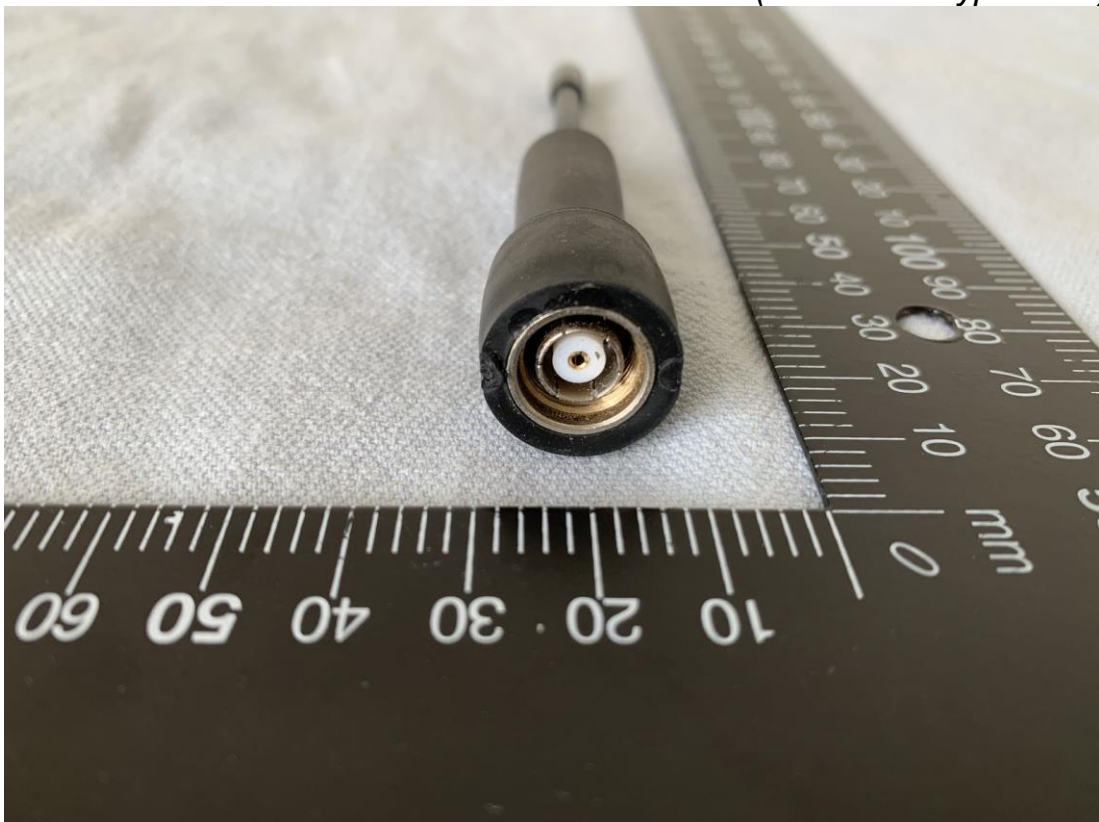

EUT External Photos

Figure 1  
General Appearance, Front View

Figure 2  
General Appearance, Back View

Figure 3  
ANT-2.4-CW-RH-RPS Antenna (View)

Figure 4  
ANT-2.4-CW-RH-RPS Antenna (View)

Figure 5  
ANT-2.4-CW-RH-RPS Antenna (Connector Type View)

Figure 6  
ANT-2.4-WRT-RPS Antenna (View)

Figure 7  
ANT-2.4-WRT-RPS Antenna (Connector Type View)

Figure 8  
TNHW 2450 RP Antenna (View)

Figure 9  
TNHW 2450 RP Antenna (View)

Figure 10  
TNHW 2450 RP Antenna (Connector Type View)

Figure 11  
ANTB24-073A0 Antenna (View)

Figure 12  
ANTB24-073A0 Antenna (View)

Figure 13  
*i*-PEX to TNC reverse Cable

Figure 14  
*i*-PEX to TNC reverse Cable (Connector Type View)

Figure 15  
*i*-PEX to RP-SMA Cable

Figure 16  
*i*-PEX to RP-SMA Cable (Connector Type View)