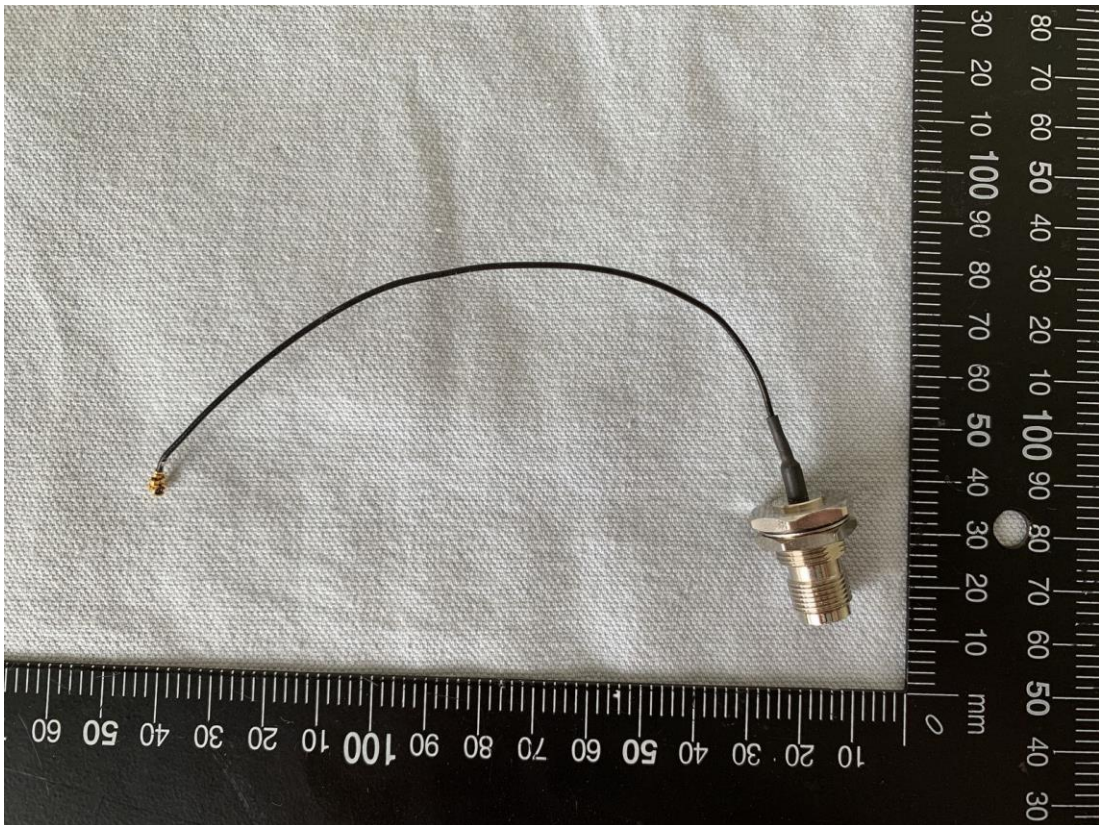

EUT External Photos

Figure 1  
General Appearance, Front View

Figure 2  
General Appearance, Back View

Figure 3  
ANT-2.4-CW-RH-RPS Antenna (View)

Figure 4  
ANT-2.4-CW-RH-RPS Antenna (View)

Figure 5  
ANT-2.4-CW-RH-RPS Antenna (Connector Type View)

Figure 6  
ANT-2.4-WRT-RPS Antenna (View)

Figure 7  
ANT-2.4-WRT-RPS Antenna (Connector Type View)

Figure 8  
TNHW 2450 RP Antenna (View)

Figure 9  
TNHW 2450 RP Antenna (View)

Figure 10  
TNHW 2450 RP Antenna (Connector Type View)

Figure 11  
ANTB24-073A0 Antenna (View)

Figure 12  
ANTB24-073A0 Antenna (View)

Figure 13  
*i*-PEX to TNC reverse Cable

Figure 14  
*i*-PEX to TNC reverse Cable (Connector Type View)

Figure 15  
*i*-PEX to RP-SMA Cable

Figure 16  
*i*-PEX to RP-SMA Cable (Connector Type View)