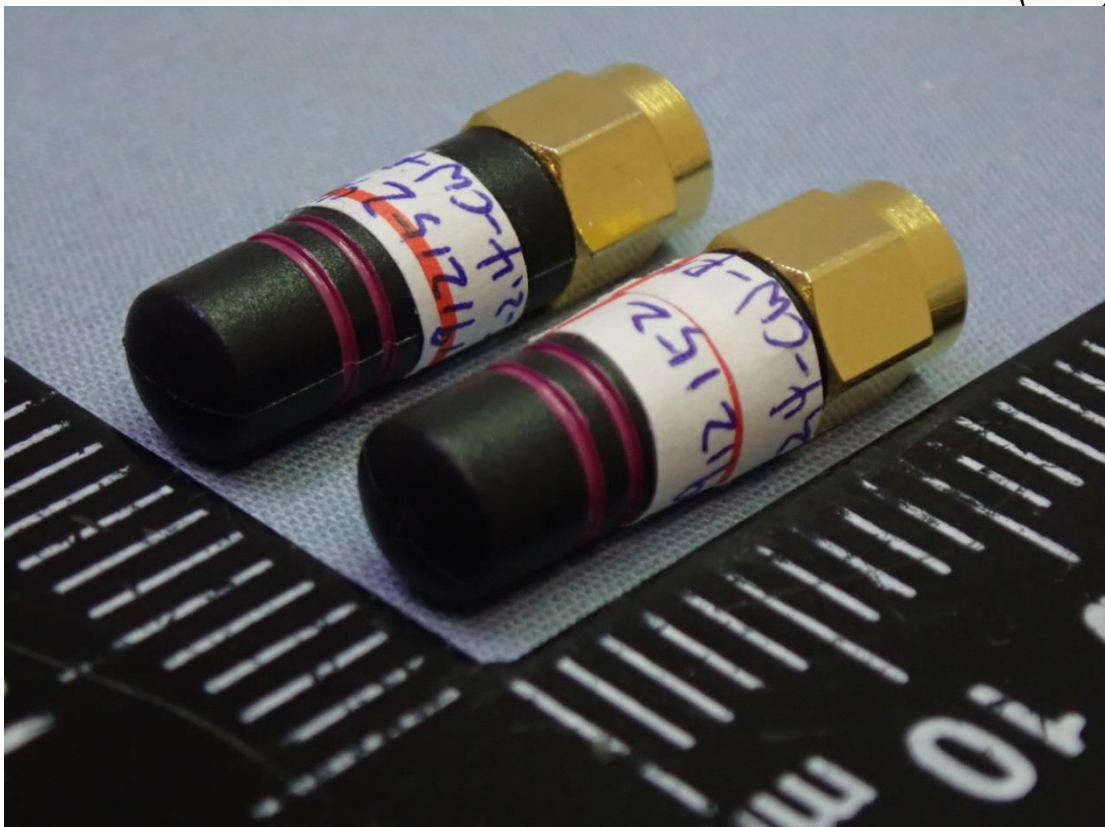

EUT External Photos

Figure 1  
General Appearance, Front View

Figure 2  
General Appearance, Back View

Figure 3  
ANT-2.4-CW-RH-RPS Antenna (View)

Figure 4  
ANT-2.4-CW-RH-RPS Antenna (View)

Figure 5  
ANT-2.4-CW-RH-RPS Antenna (Connector Type View)

Figure 11  
ANTB24-073A0 Antenna (View)

Figure 12  
ANTB24-073A0 Antenna (View)

Figure 13  
*i*-PEX to TNC reverse Cable

Figure 14  
*i*-PEX to TNC reverse Cable (Connector Type View)

Figure 15  
*i*-PEX to RP-SMA Cable

Figure 16  
*i*-PEX to RP-SMA Cable (Connector Type View)