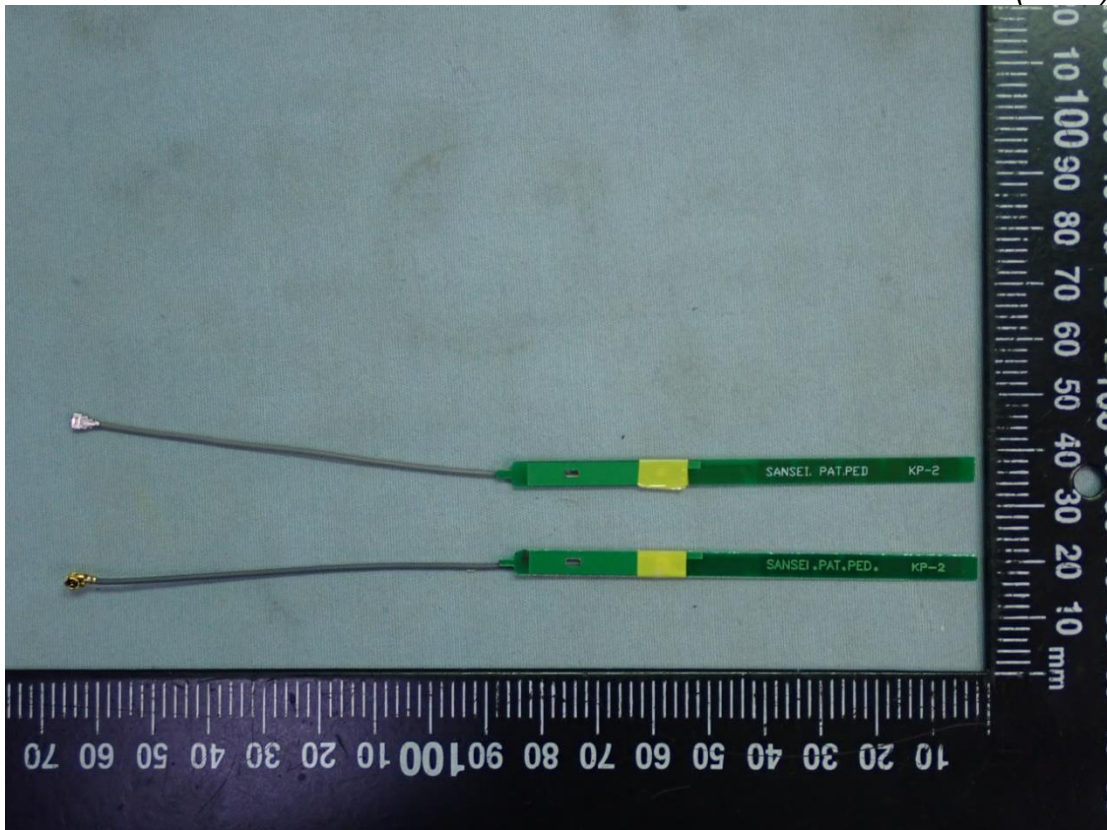

EUT External Photos

Figure 1  
General Appearance, Front View

Figure 2  
General Appearance, Back View

Figure 3  
ANT-2.4-CW-RH-RPS Antenna (View)

Figure 4  
ANT-2.4-CW-RH-RPS Antenna (View)

Figure 5  
ANT-2.4-CW-RH-RPS Antenna (Connector Type View)

Figure 6  
ANT-2.4-WRT-RPS Antenna (View)

Figure 7  
ANT-2.4-WRT-RPS Antenna (Connector Type View)

Figure 8  
TNHW 2450 RP Antenna (View)

Figure 9  
TNHW 2450 RP Antenna (View)

Figure 10  
TNHW 2450 RP Antenna (Connector Type View)

Figure 11  
ANTB24-073A0 Antenna (View)

Figure 12  
ANTB24-073A0 Antenna (View)

Figure 13  
*i*-PEX to TNC reverse Cable

Figure 14  
*i*-PEX to TNC reverse Cable (Connector Type View)

Figure 15  
*i*-PEX to RP-SMA Cable

Figure 16  
*i*-PEX to RP-SMA Cable (Connector Type View)