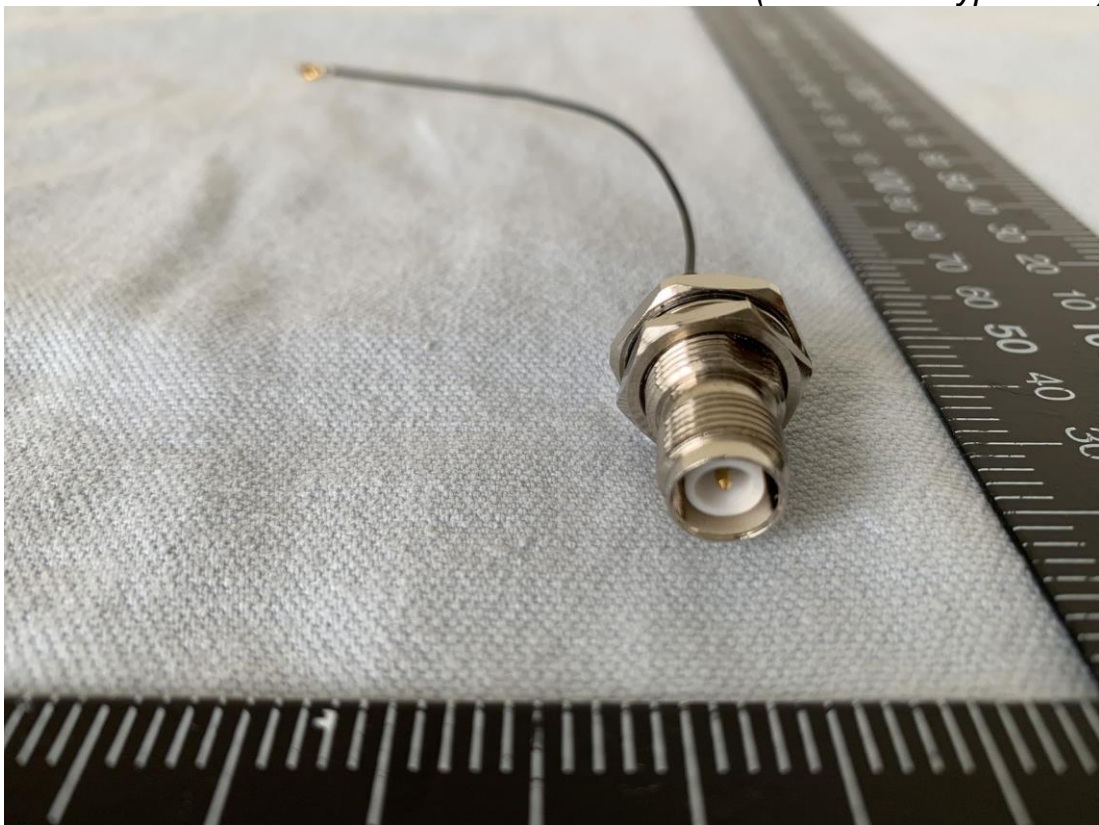

EUT External Photos

Figure 1  
General Appearance, Front View

Figure 2  
General Appearance, Back View

Figure 3  
ANT-2.4-CW-RH-RPS Antenna (View)

Figure 4  
ANT-2.4-CW-RH-RPS Antenna (View)

Figure 5  
ANT-2.4-CW-RH-RPS Antenna (Connector Type View)

Figure 11  
ANTB24-073A0 Antenna (View)

Figure 12  
ANTB24-073A0 Antenna (View)

Figure 13  
*i*-PEX to TNC reverse Cable

Figure 14  
*i*-PEX to TNC reverse Cable (Connector Type View)

Figure 15  
*i*-PEX to RP-SMA Cable

Figure 16  
*i*-PEX to RP-SMA Cable (Connector Type View)