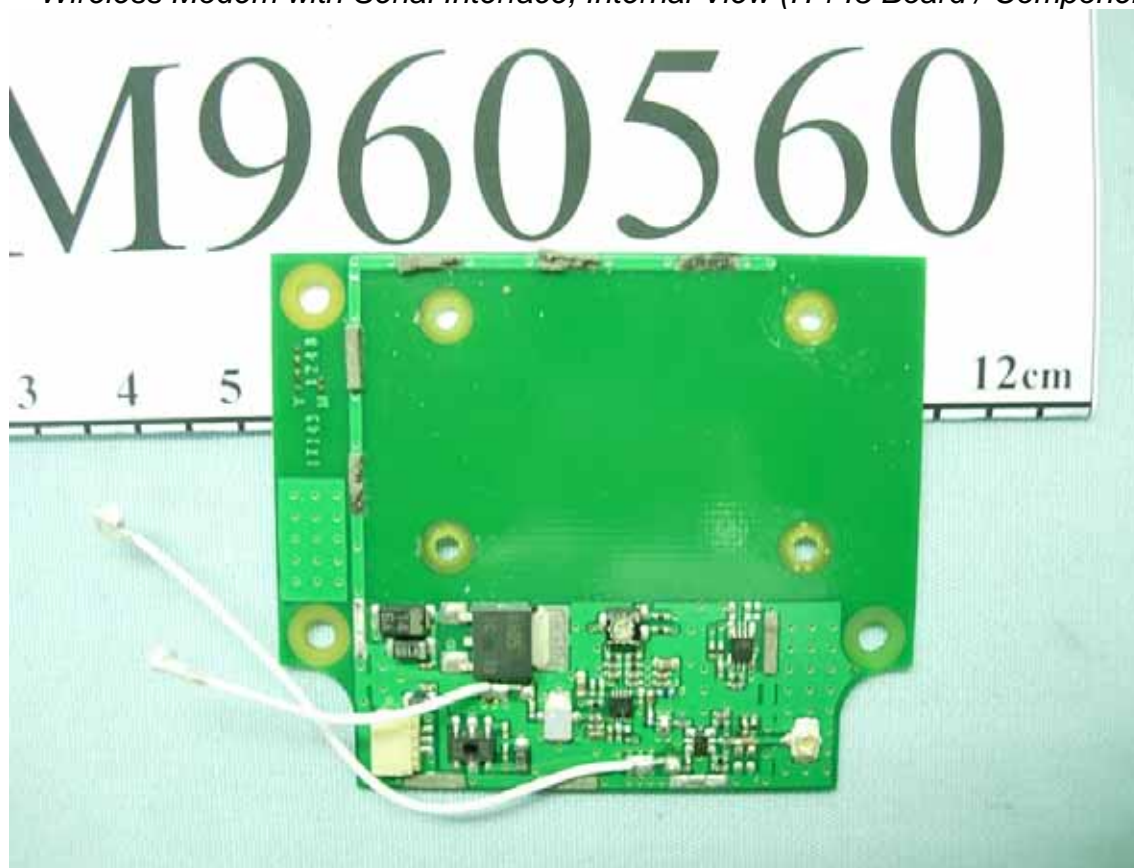

Figure 1
Wireless Modem with Serial Interface, General Appearance (Front View)

Figure 2
Wireless Modem with Serial Interface, General Appearance (Back View)

Figure 3
Wireless Modem with Serial Interface, General Appearance (Covers Removed)

Figure 4
Wireless Modem with Serial Interface, Internal View (IT143 Board / Component Side)

Figure 5

Wireless Modem with Serial Interface, Internal View (IT143 Board / Foil Side)

Figure 6

Wireless Modem with Serial Interface, Internal View (IT122A Board / Component Side)

Figure 7
Wireless Modem with Serial Interface, Internal View (IT122A Board / Foil Side)