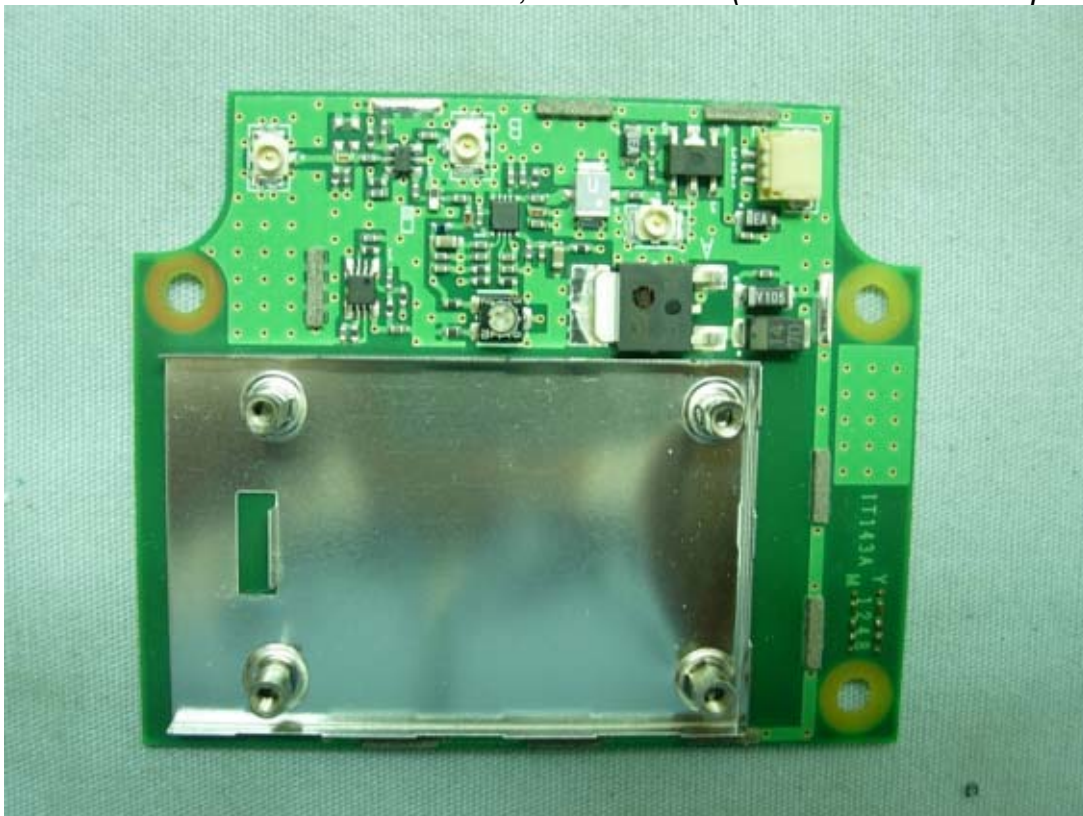

Figure 1  
Wireless Modem with Serial Interface, General Appearance (Front View)

Figure 2  
Wireless Modem with Serial Interface, General Appearance (Back View)

Figure 3  
Wireless Modem with Serial Interface, General Appearance (Top Cover Removed)

Figure 4  
Wireless Modem with Serial Interface, Internal View (iT122A Board Removed)

Figure 5  
Wireless Modem with Serial Interface, Internal View (iT143A Board / Component Side)

Figure 6  
Wireless Modem with Serial Interface, Internal View (iT143A Board / Foil Side)

Figure 7

Wireless Modem with Serial Interface, Internal View (iT122A Board and Shield)

Figure 8

Wireless Modem with Serial Interface, Internal View (iT122A Board / Front View)

Figure 9  
Wireless Modem with Serial Interface, Internal View (iT122A Board / Back View)