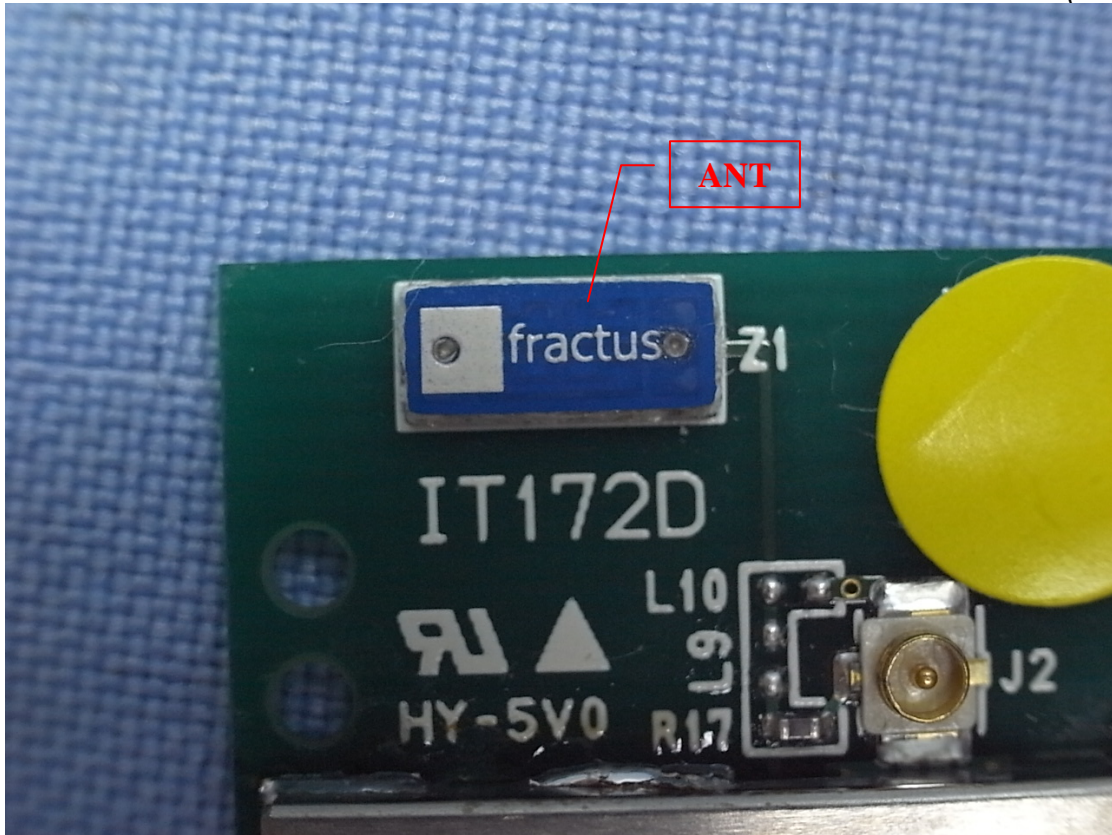

EUT External Photos

Figure 1
General Appearance (Front View)

Figure 2
General Appearance (Back View)

Figure 3
Fractus Slim Reach Xtend (Chip ANT)

Figure 4
Pedestal Antenna

Figure 5
SMA(reverse) to U.FL.

Figure 6
SMA(reverse) to U.FL.