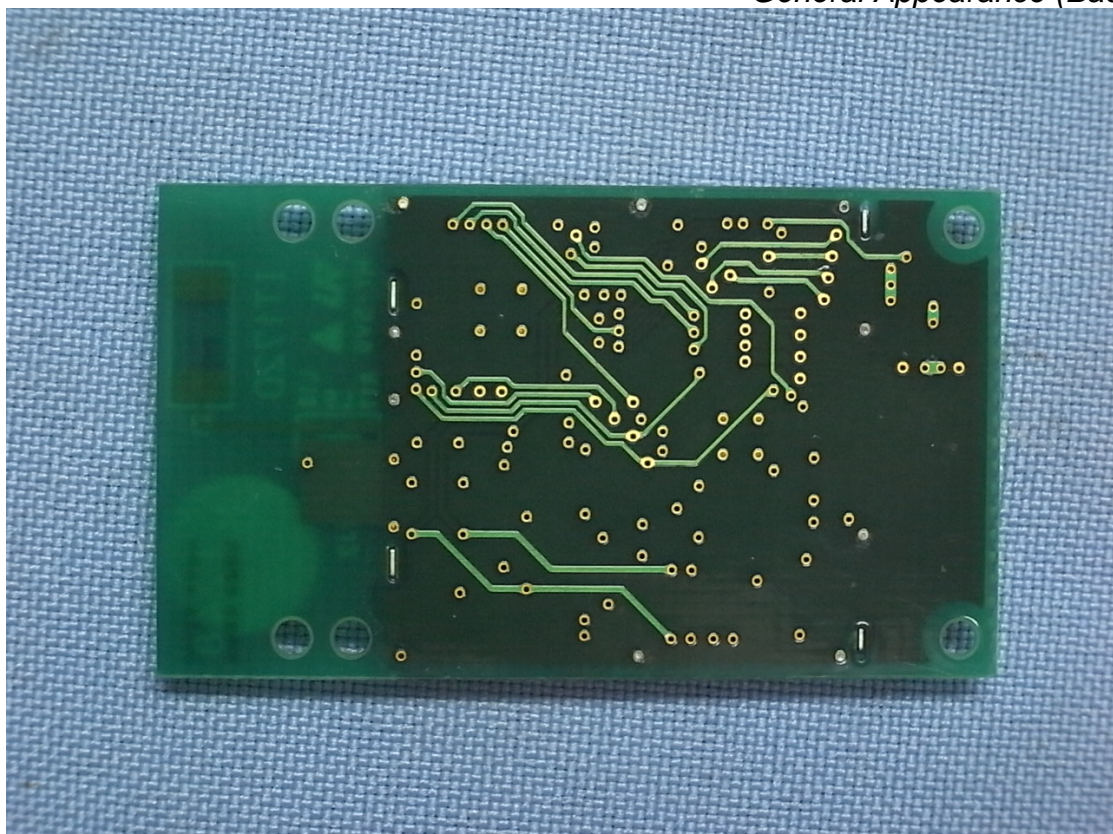

EUT External Photos

Figure 1
General Appearance (Front View)

Figure 2
General Appearance (Back View)

Figure 3
Fractus Slim Reach Xtend (Chip ANT)

Figure 4
Pedestal Antenna

Figure 5
SMA(reverse) to U.FL.

Figure 6
SMA(reverse) to U.FL.