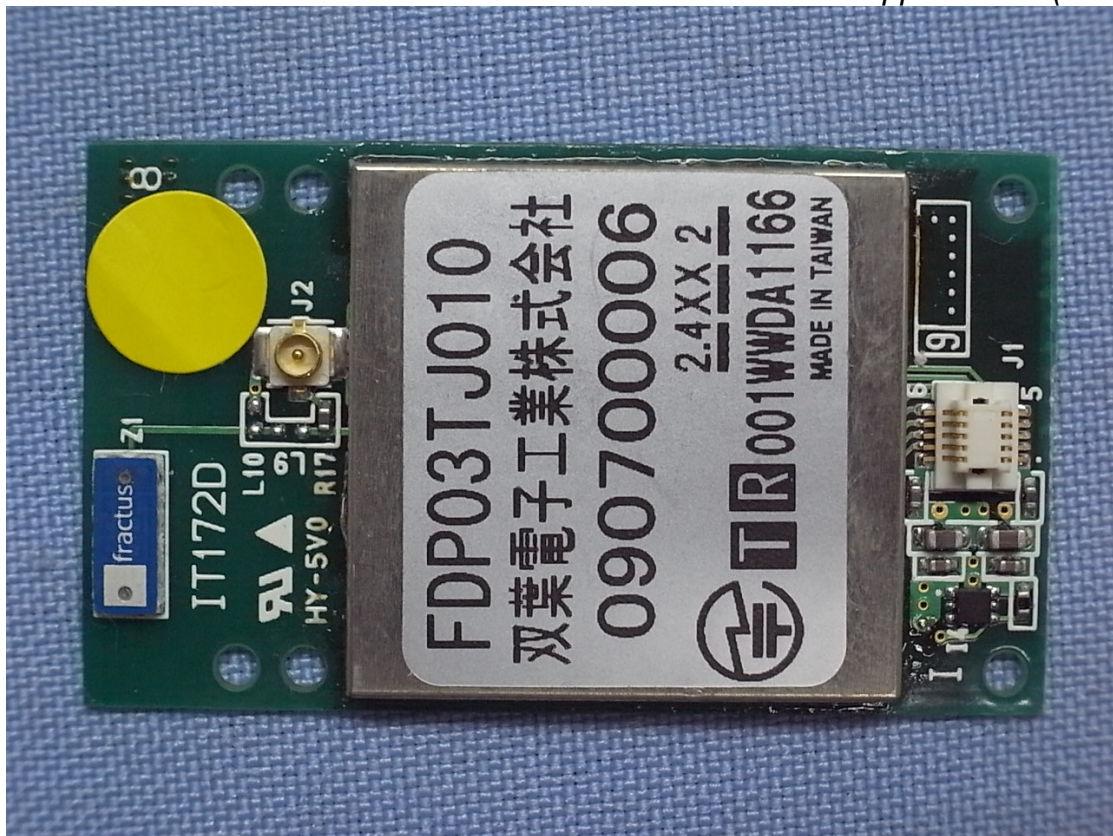

EUT External Photos

Figure 1
General Appearance (Front View)

Figure 2
General Appearance (Back View)

Figure 3
Fractus Slim Reach Xtend (Chip ANT)

Figure 4
Pedestal Antenna

Figure 5
SMA(reverse) to U.FL.

Figure 6
SMA(reverse) to U.FL.