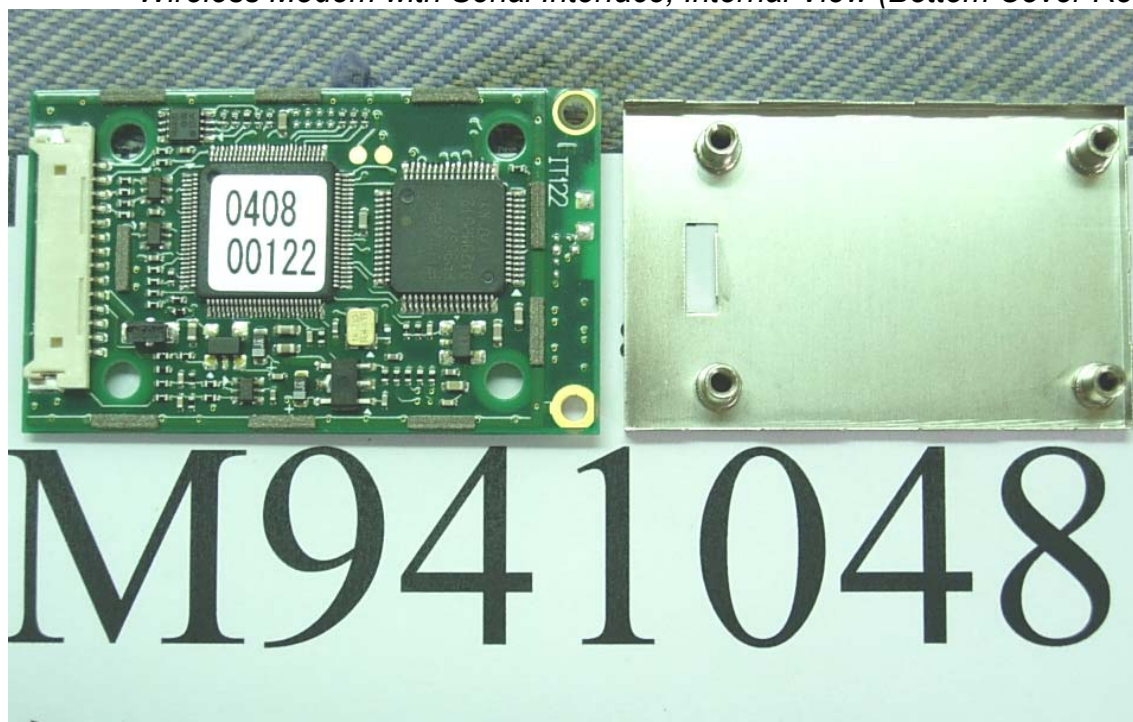

Photographs of EUT (External & Internal)

Figure 1

Wireless Modem with Serial Interface, General Appearance (Front View)

Figure 2

Wireless Modem with Serial Interface, General Appearance (Back View)

Figure 3
Wireless Modem with Serial Interface, Internal View (Top Cover Removed)

Figure 4
Wireless Modem with Serial Interface, Internal View (Bottom Cover Removed)

Figure 5

Wireless Modem with Serial Interface, Internal View (Main Board, Component Side)

Figure 6

Wireless Modem with Serial Interface, Internal View (Main Board, Foil Side)