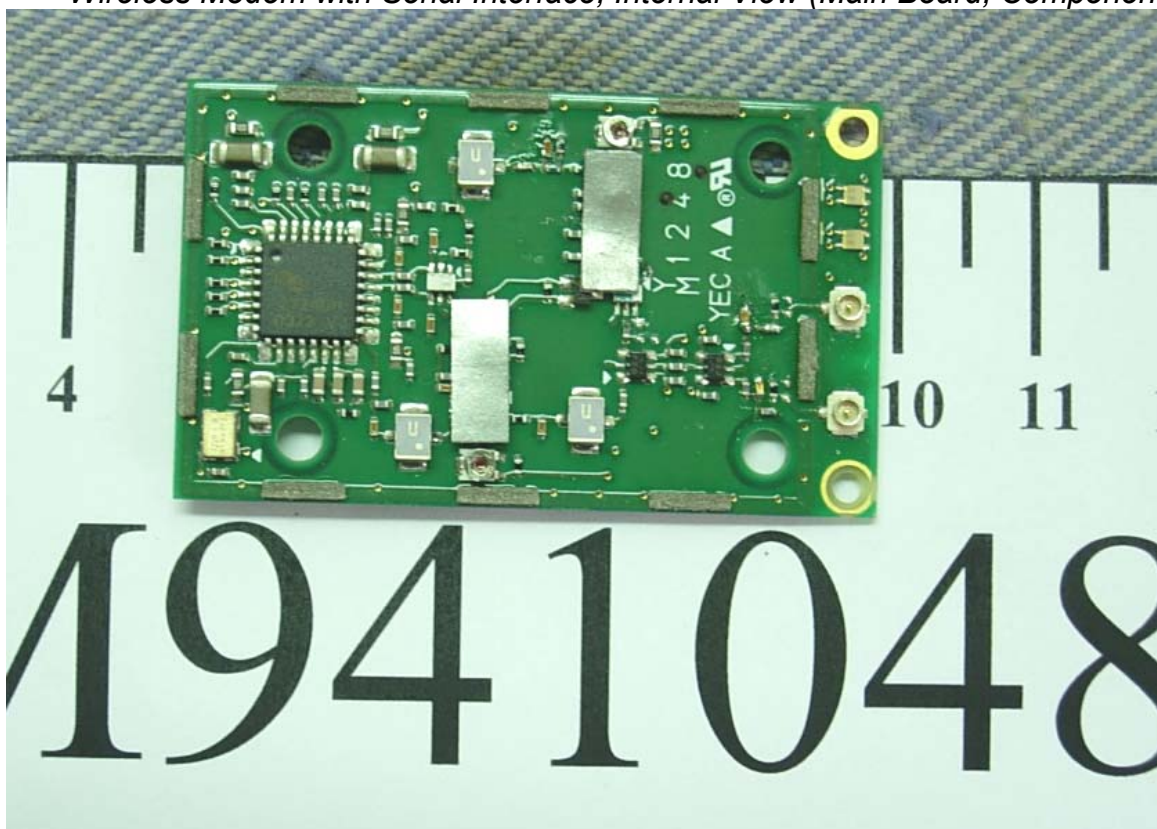

Photographs of EUT (External & Internal)

Figure 1

Wireless Modem with Serial Interface, General Appearance (Front View)

Figure 2

Wireless Modem with Serial Interface, General Appearance (Back View)

Figure 3
Wireless Modem with Serial Interface, Internal View (Top Cover Removed)

Figure 4
Wireless Modem with Serial Interface, Internal View (Bottom Cover Removed)

Figure 5

Wireless Modem with Serial Interface, Internal View (Main Board, Component Side)

Figure 6

Wireless Modem with Serial Interface, Internal View (Main Board, Foil Side)