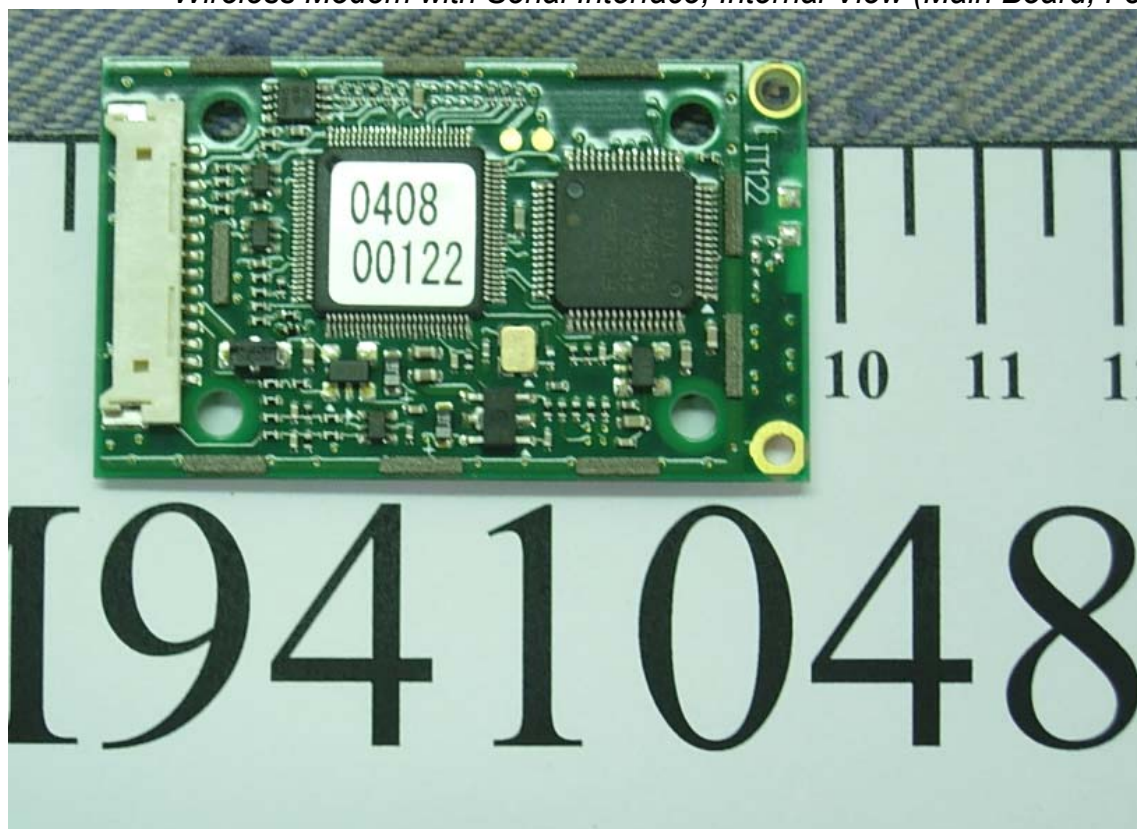

Photographs of EUT (External & Internal)

Figure 1

Wireless Modem with Serial Interface, General Appearance (Front View)

Figure 2

Wireless Modem with Serial Interface, General Appearance (Back View)

Figure 3
Wireless Modem with Serial Interface, Internal View (Top Cover Removed)

Figure 4
Wireless Modem with Serial Interface, Internal View (Bottom Cover Removed)

Figure 5

Wireless Modem with Serial Interface, Internal View (Main Board, Component Side)

Figure 6

Wireless Modem with Serial Interface, Internal View (Main Board, Foil Side)