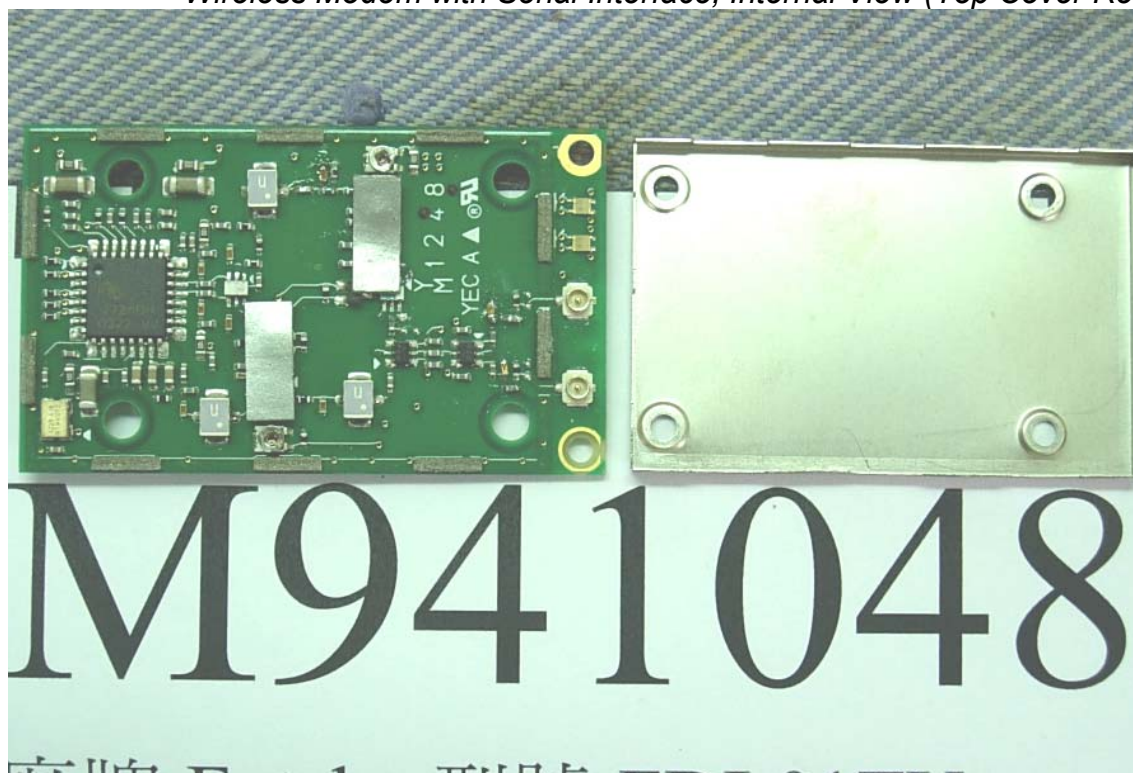

Photographs of EUT (External & Internal)

Figure 1

Wireless Modem with Serial Interface, General Appearance (Front View)

Figure 2

Wireless Modem with Serial Interface, General Appearance (Back View)

Figure 3
Wireless Modem with Serial Interface, Internal View (Top Cover Removed)

Figure 4
Wireless Modem with Serial Interface, Internal View (Bottom Cover Removed)

Figure 5

Wireless Modem with Serial Interface, Internal View (Main Board, Component Side)

Figure 6

Wireless Modem with Serial Interface, Internal View (Main Board, Foil Side)