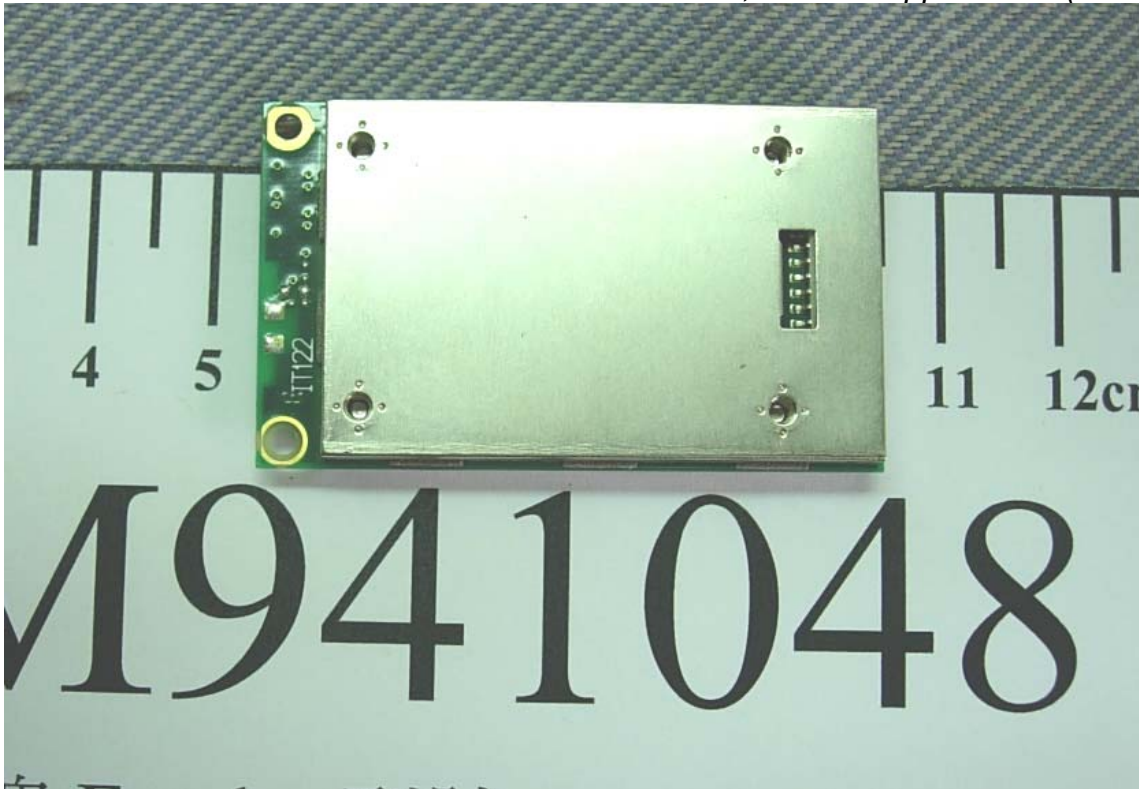

Photographs of EUT (External & Internal)

Figure 1

Wireless Modem with Serial Interface, General Appearance (Front View)

Figure 2

Wireless Modem with Serial Interface, General Appearance (Back View)

Figure 3
Wireless Modem with Serial Interface, Internal View (Top Cover Removed)

Figure 4
Wireless Modem with Serial Interface, Internal View (Bottom Cover Removed)

Figure 5

Wireless Modem with Serial Interface, Internal View (Main Board, Component Side)

Figure 6

Wireless Modem with Serial Interface, Internal View (Main Board, Foil Side)