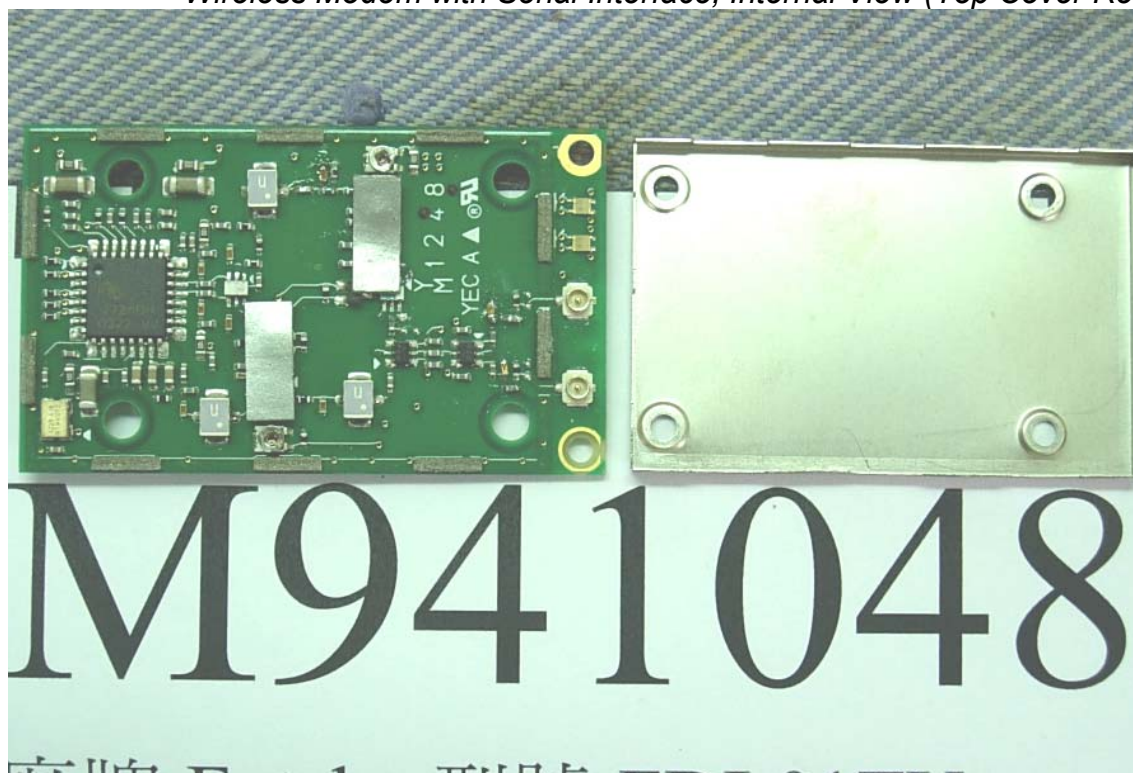

Photographs of EUT (External & Internal)

Figure 1

Wireless Modem with Serial Interface, General Appearance (Front View)

Figure 2

Wireless Modem with Serial Interface, General Appearance (Back View)

Figure 3
Wireless Modem with Serial Interface, Internal View (Top Cover Removed)

Figure 4
Wireless Modem with Serial Interface, Internal View (Bottom Cover Removed)

Figure 5
Wireless Modem with Serial Interface, Internal View (Main Board, Component Side)

Figure 6
Wireless Modem with Serial Interface, Internal View (Main Board, Foil Side)