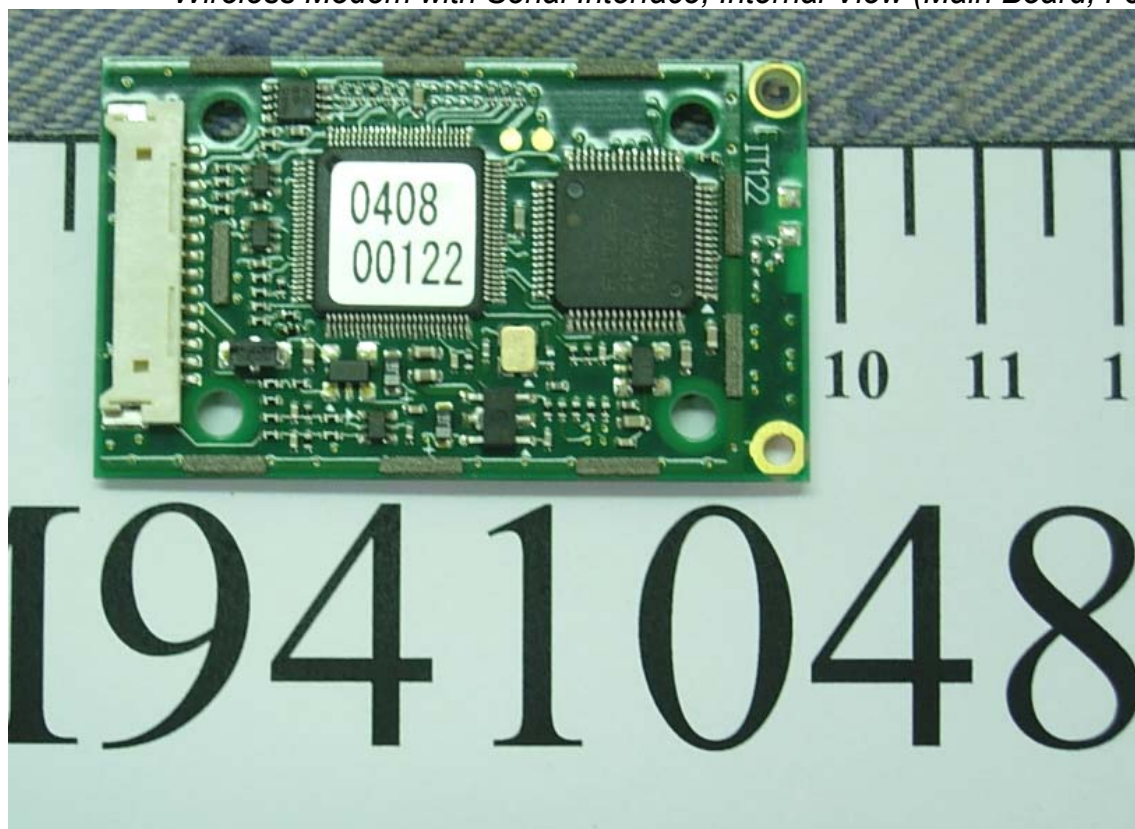

Photographs of EUT (External & Internal)

Figure 1

Wireless Modem with Serial Interface, General Appearance (Front View)

Figure 2

Wireless Modem with Serial Interface, General Appearance (Back View)

Figure 3
Wireless Modem with Serial Interface, Internal View (Top Cover Removed)

Figure 4
Wireless Modem with Serial Interface, Internal View (Bottom Cover Removed)

Figure 5
Wireless Modem with Serial Interface, Internal View (Main Board, Component Side)

Figure 6
Wireless Modem with Serial Interface, Internal View (Main Board, Foil Side)