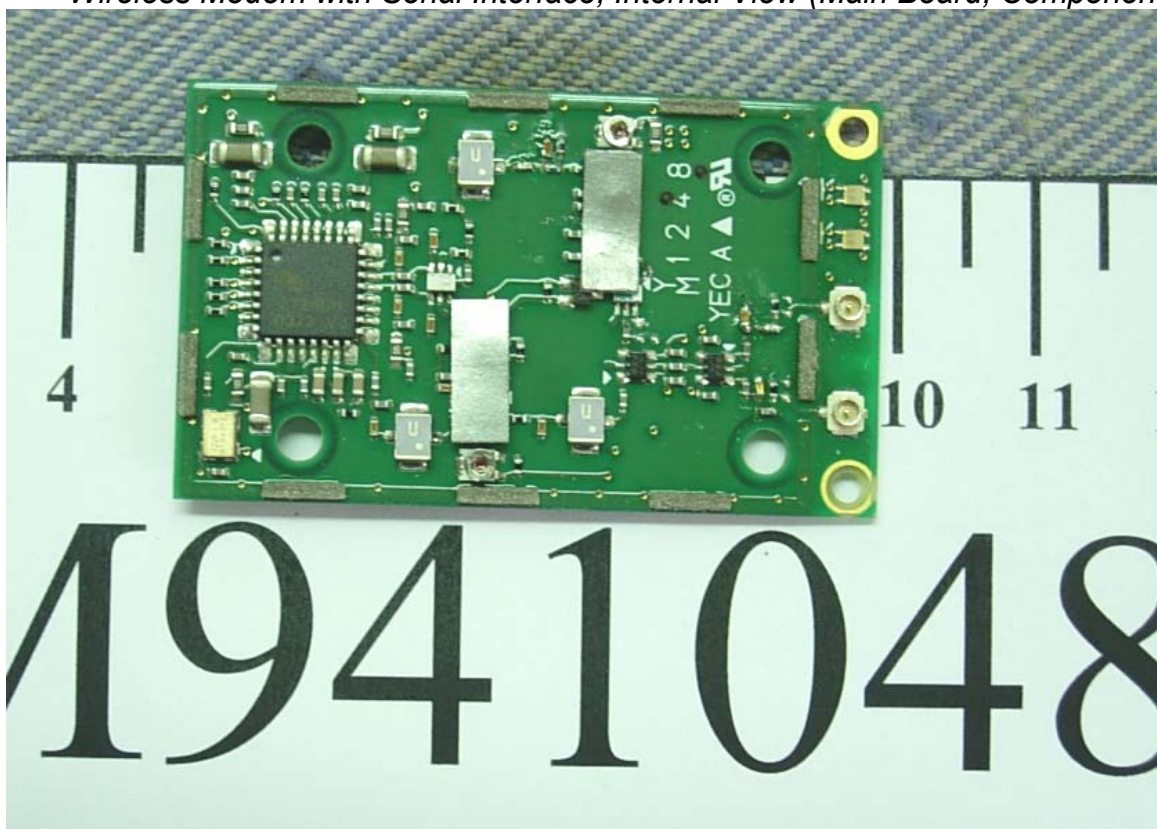

Photographs of EUT (External & Internal)

Figure 1

Wireless Modem with Serial Interface, General Appearance (Front View)

Figure 2

Wireless Modem with Serial Interface, General Appearance (Back View)

Figure 3
Wireless Modem with Serial Interface, Internal View (Top Cover Removed)

Figure 4
Wireless Modem with Serial Interface, Internal View (Bottom Cover Removed)

Figure 5
Wireless Modem with Serial Interface, Internal View (Main Board, Component Side)

Figure 6
Wireless Modem with Serial Interface, Internal View (Main Board, Foil Side)