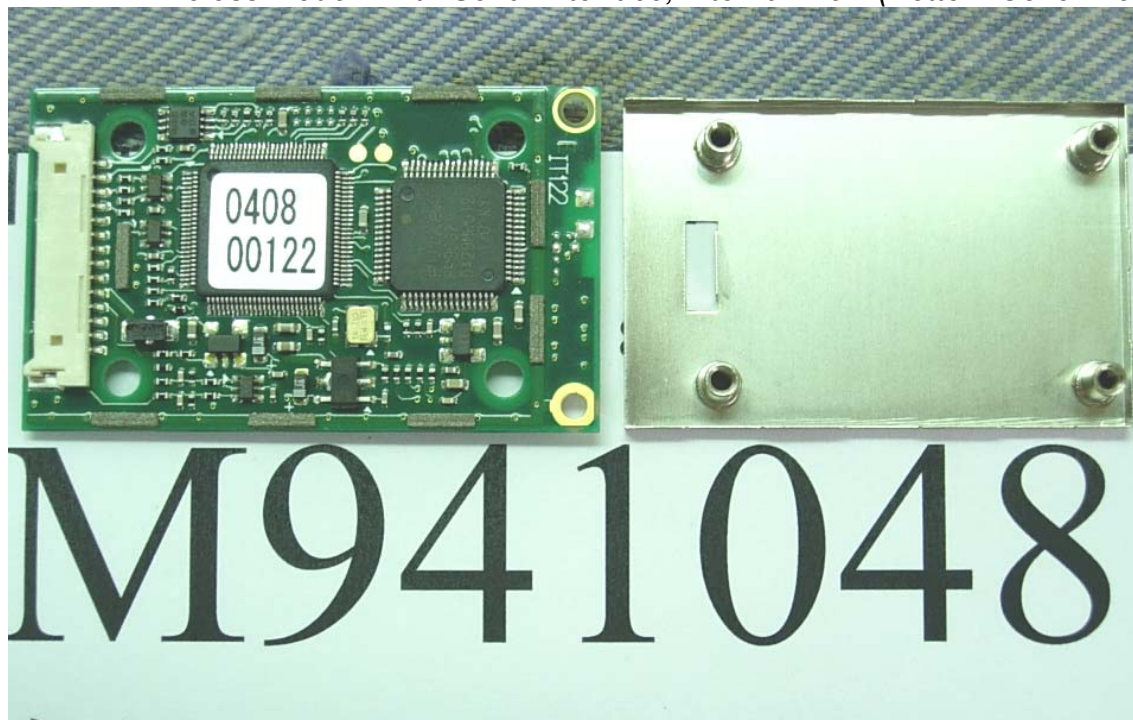

Photographs of EUT (External & Internal)

Figure 1

Wireless Modem with Serial Interface, General Appearance (Front View)

Figure 2

Wireless Modem with Serial Interface, General Appearance (Back View)

Figure 3
Wireless Modem with Serial Interface, Internal View (Top Cover Removed)

Figure 4
Wireless Modem with Serial Interface, Internal View (Bottom Cover Removed)

Figure 5
Wireless Modem with Serial Interface, Internal View (Main Board, Component Side)

Figure 6
Wireless Modem with Serial Interface, Internal View (Main Board, Foil Side)