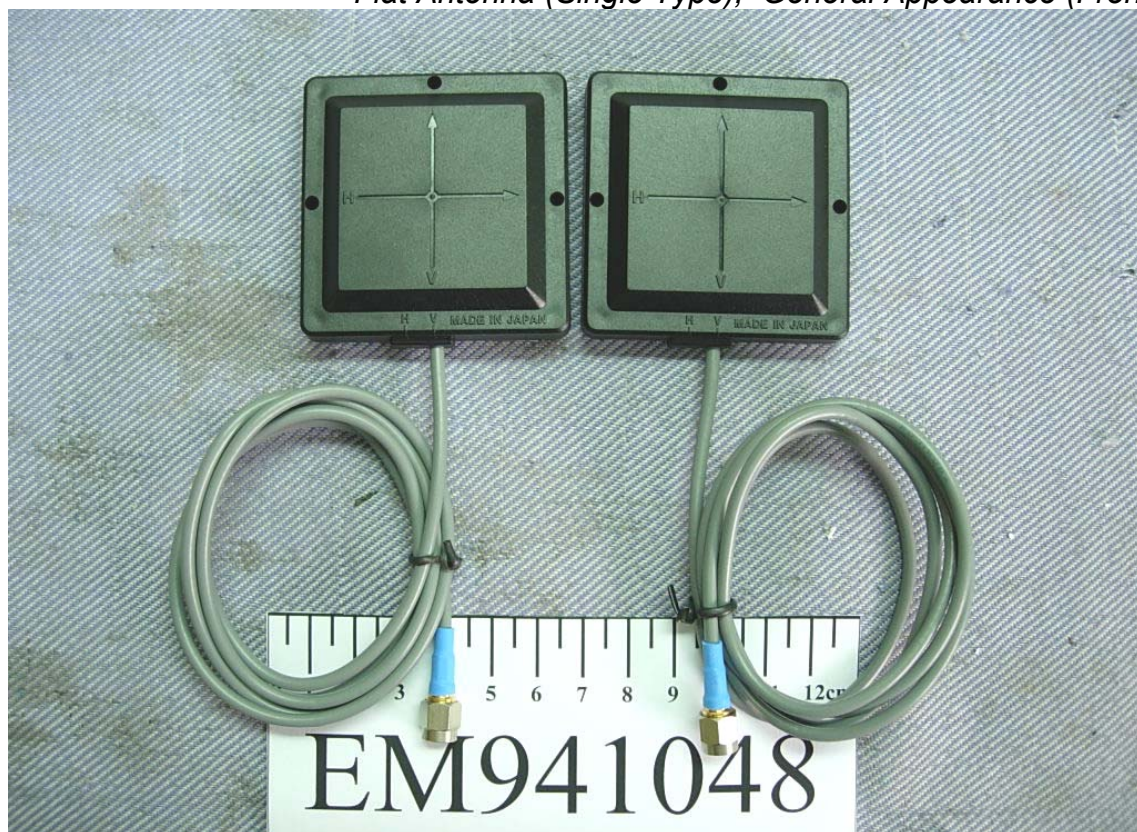

Photographs of EUT (External & Internal)

Figure 1

Wireless Modem with Serial Interface, General Appearance (Front View)

Figure 2

Wireless Modem with Serial Interface, General Appearance (Back View)

Figure 3
Wireless Modem with Serial Interface, Internal View (Top Cover Removed)

Figure 4
Wireless Modem with Serial Interface, Internal View (Bottom Cover Removed)

Figure 5
Wireless Modem with Serial Interface, Internal View (Main Board, Component Side)

Figure 6
Wireless Modem with Serial Interface, Internal View (Main Board, Foil Side)

Figure 7
Printed Antenna, General Appearance (Front View)

Figure 8
Printed Antenna, General Appearance (Back View)

Figure 9
Pencil Type Antenna, General Appearance (Bottom View)

Figure 10
Pencil Type Antenna, General Appearance (Side View)

Figure 11
Pedestal Antenna, General Appearance (Top View)

Figure 12
Pedestal Antenna, General Appearance (Bottom View)

Figure 13
Pedestal Antenna, Internal View

Figure 14
Flat Antenna (Single Type), General Appearance (Front View)