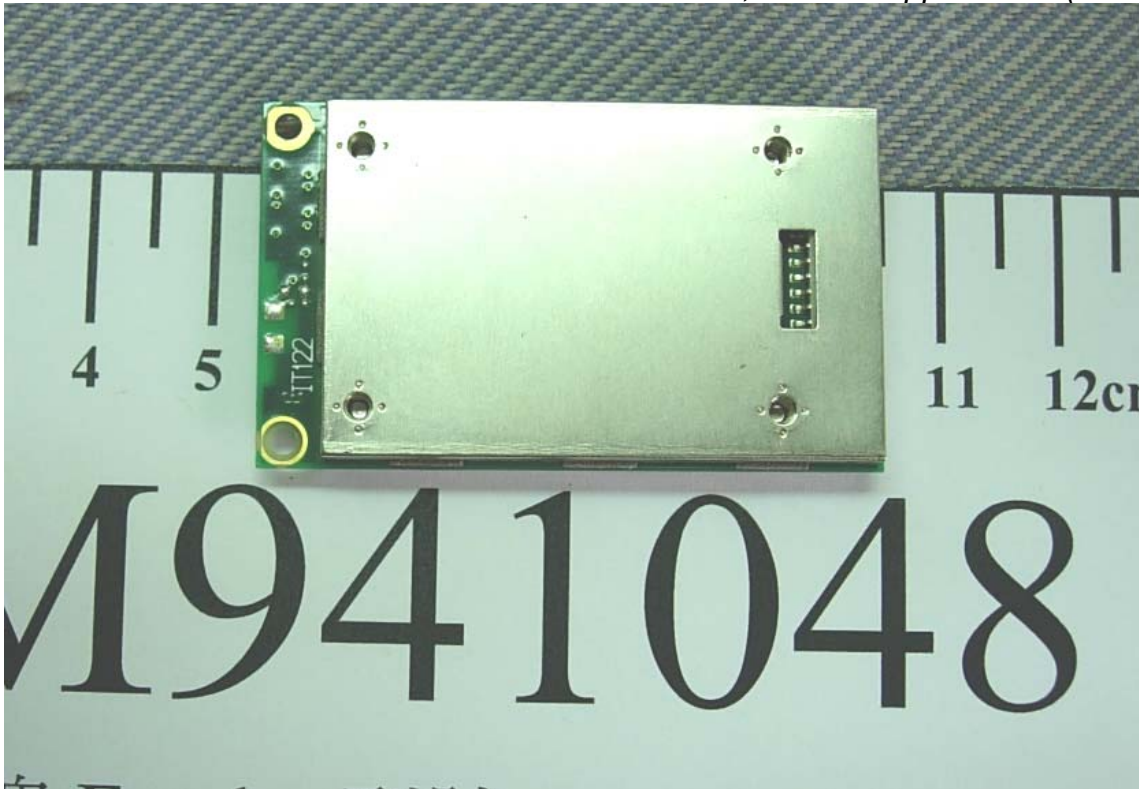

Photographs of EUT (External & Internal)

Figure 1

Wireless Modem with Serial Interface, General Appearance (Front View)

Figure 2

Wireless Modem with Serial Interface, General Appearance (Back View)

Figure 3
Wireless Modem with Serial Interface, Internal View (Top Cover Removed)

Figure 4
Wireless Modem with Serial Interface, Internal View (Bottom Cover Removed)

Figure 5
Wireless Modem with Serial Interface, Internal View (Main Board, Component Side)

Figure 6
Wireless Modem with Serial Interface, Internal View (Main Board, Foil Side)