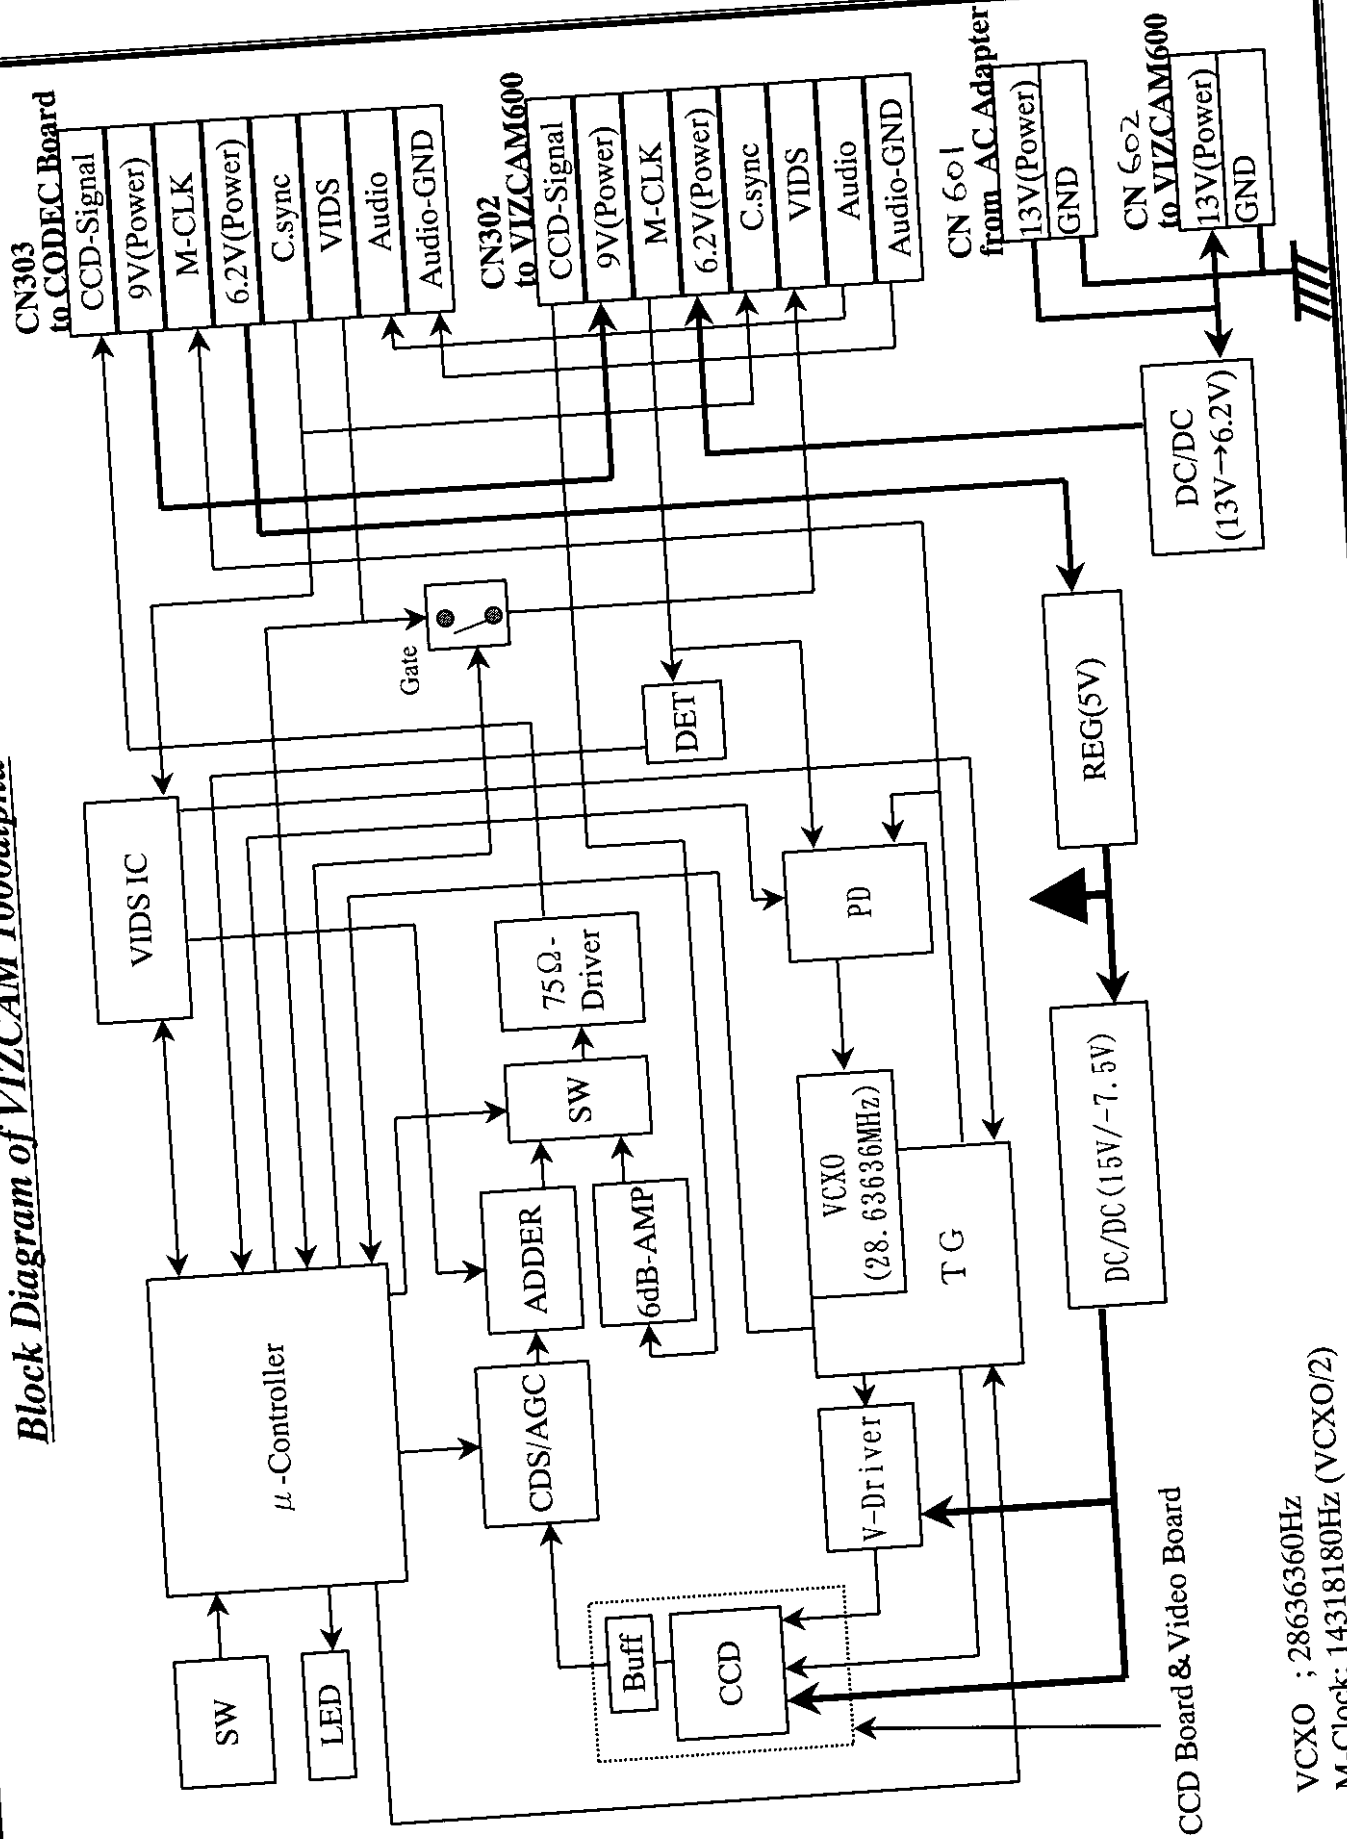

# BLOCK DIAGRAM

**Block Diagram of VIZCAM 1000alpha**

CCD Board & Video Board

VCXO ; 28636360Hz  
M-Clock; 14318180Hz (VCXO/2)  
Bold line ; Power