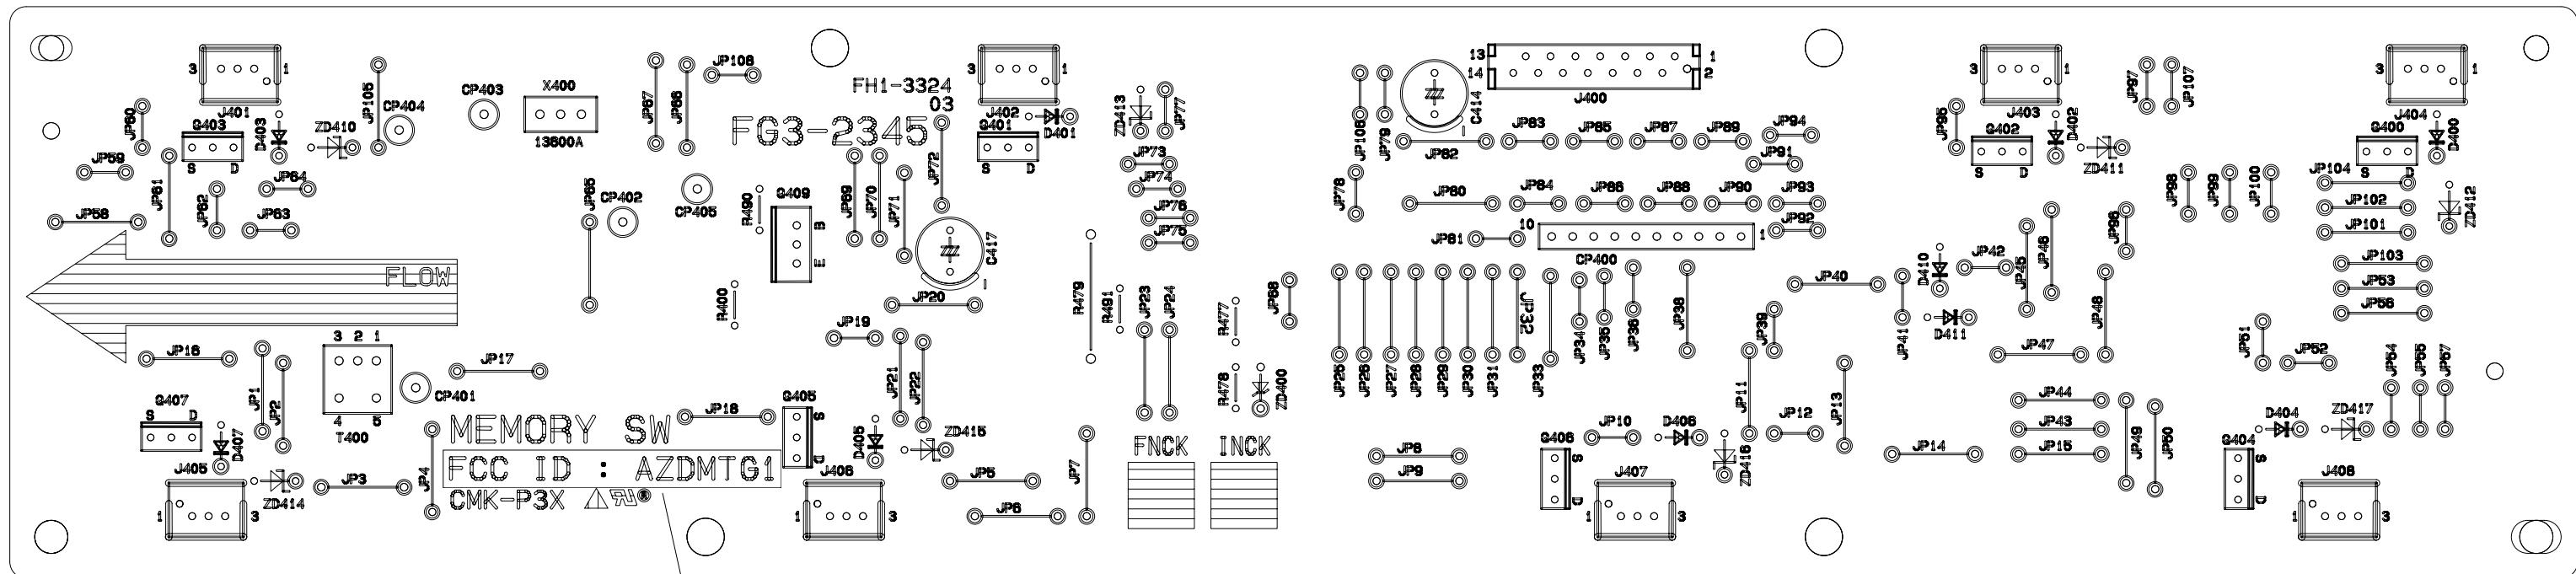

## FCC Label for Host Equipment

Contains FCC ID: AZDMTG1

# FCC ID Label for RF Memory TAG 1

## CANON MEMORY SW2 PCB

部品面シルク

FCC ID Label