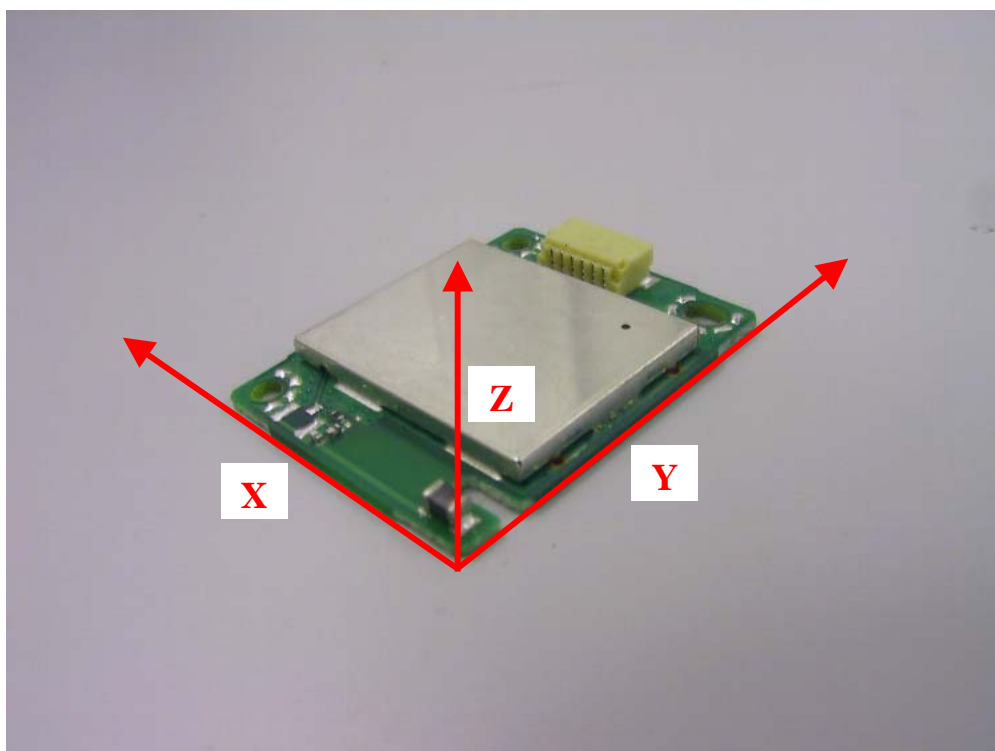

TEST SETUP PHOTOS

Applicant : CANON INC.

Model No. : K30316

FCC ID : AZDK30316

Test Setup Photos (8228FC)

Photos of Tested EUT

Test Setup Photos (8228FC)

Photos of Test Setup
Photos of Conducted Measurement

Test Setup Photos (8228FC)

Test Setup Photos (8228FC)

Photos of Radiated Measurement

Axial Direction

Axial Direction: XY-Plane

Axial Direction: YZ-Plane

Axial Direction: ZX-Plane