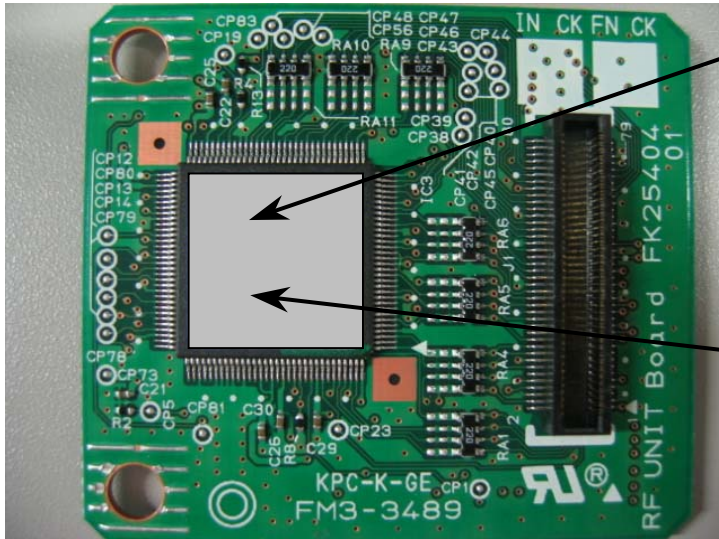

pictures of the module, FM33490

top view

label

FM33490  
C E0125 !  
CANON INC.  
Made in Japan  
005WWCA0009  
FCC ID:AZDFM33490  
IC:498D-FM33490

12.0mm

12.0mm

bottom view with the RF shield

bottom view without the RF shield