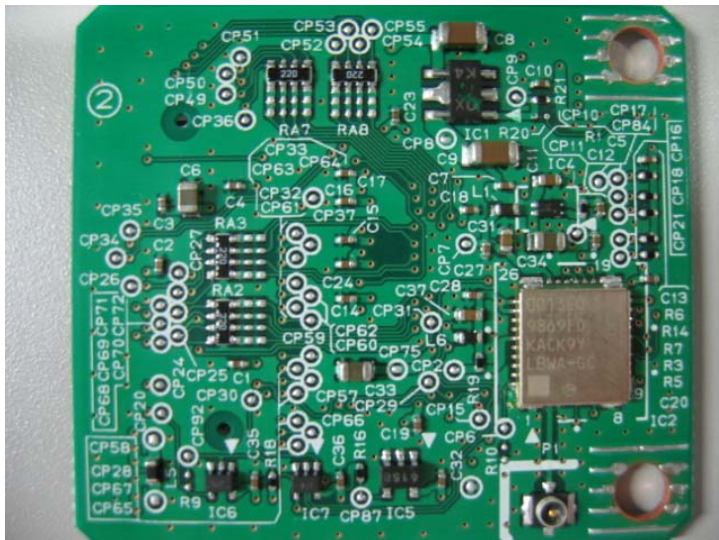

pictures of the module, FM33490

top view

label

FM33490  
C E0125 !  
CANON INC.  
Made in Japan  
005WWCA0009  
FCC ID:AZDFM33490  
IC:498D-FM33490

12.0mm

12.0mm

bottom view with the RF shield

bottom view without the RF shield