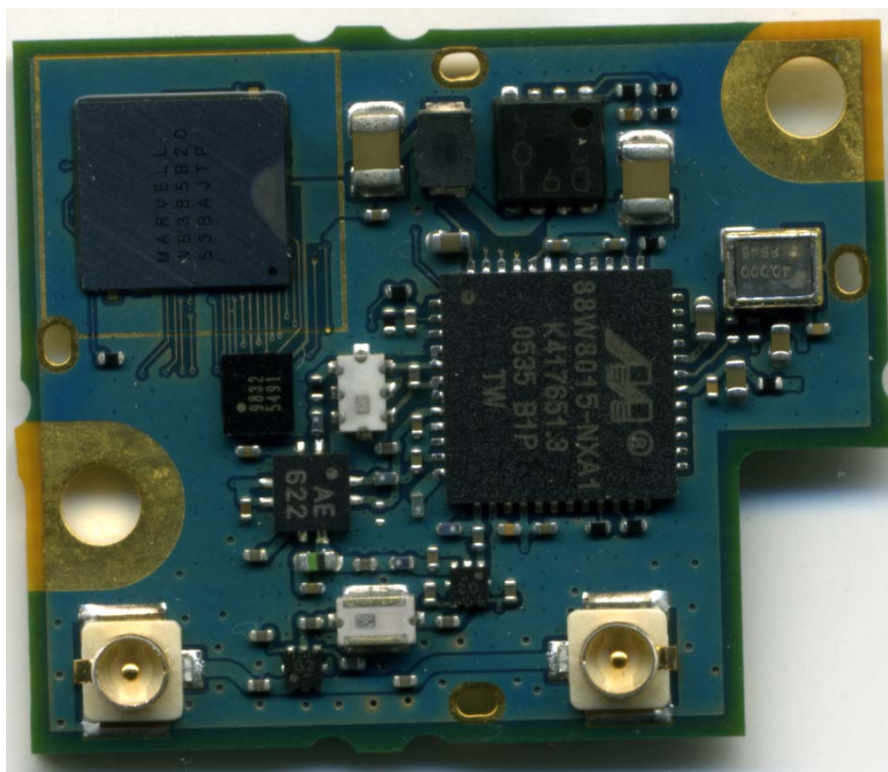

Internal Photo

Canon Inc.
WLAN MODULE UNIT [CH91108]
FCC ID: AZDCH91108

Top