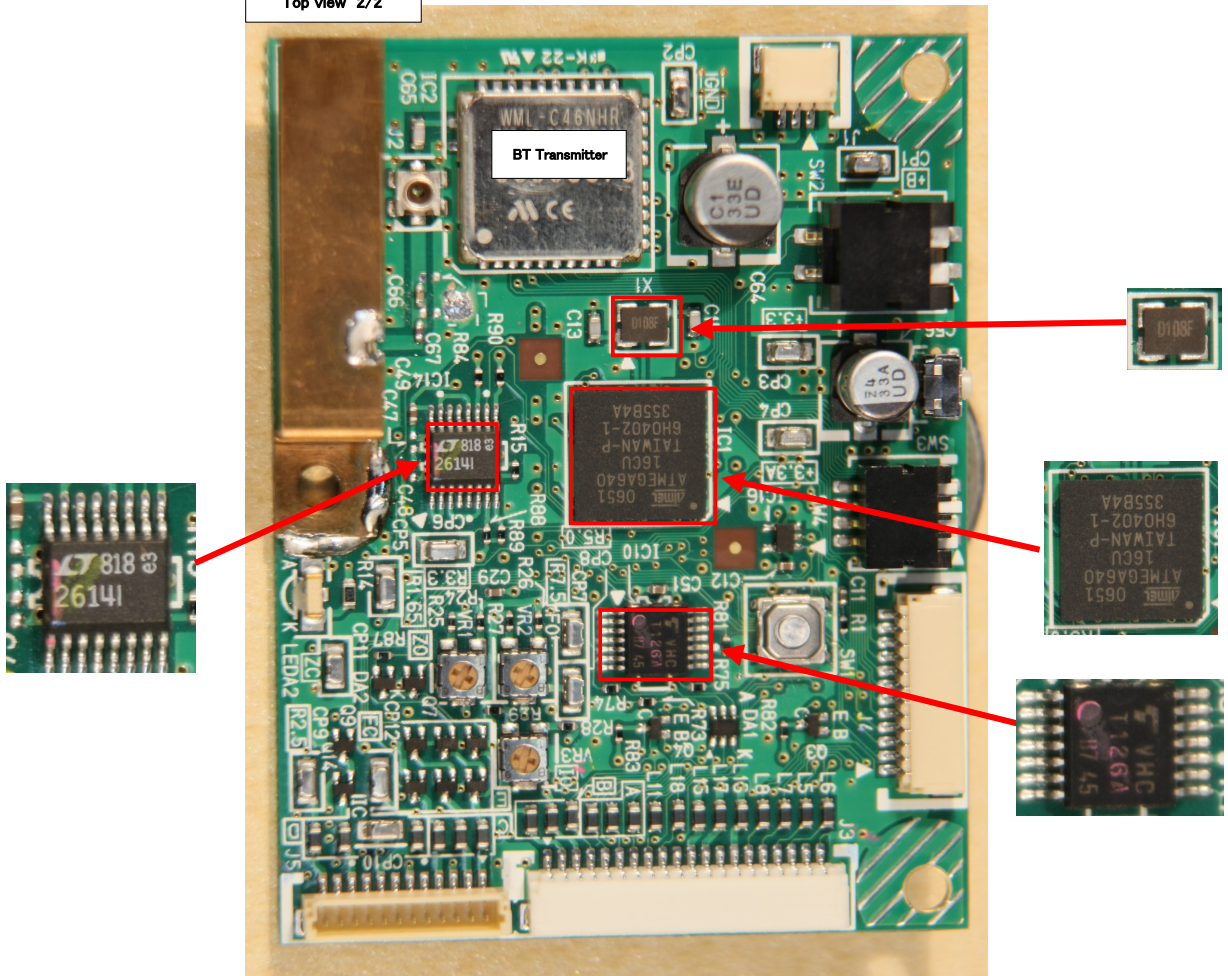

It took off the shield of the BT Transmitter.

ANTENNA

Top view 1/2

Top view 2/2

Bottom view 1/2

Bottom view 2/2