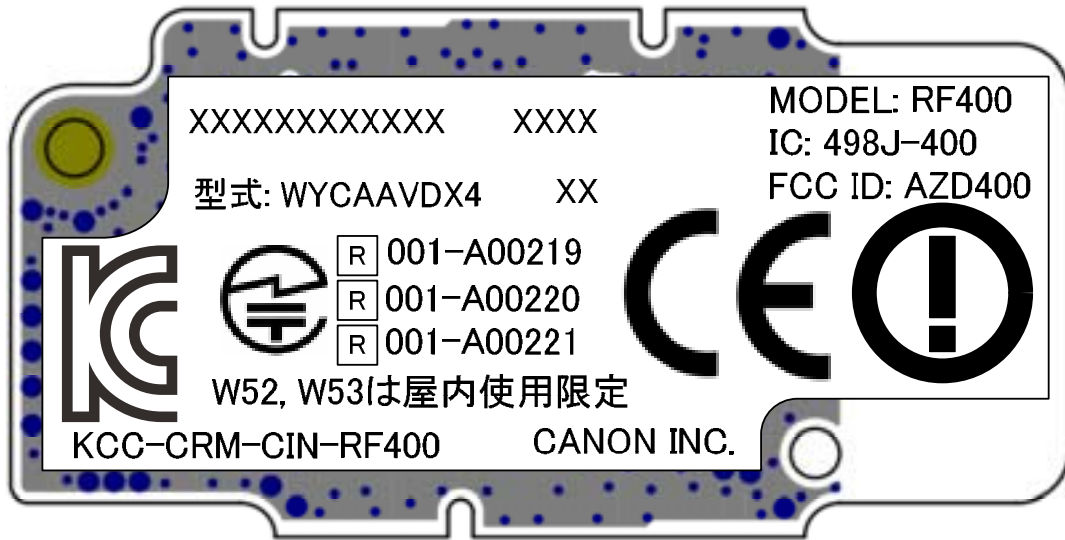

RF400 Label location

-Label Pasting Position (Bottom side)

Material: PET/ Label color: White/ Printing color: Black