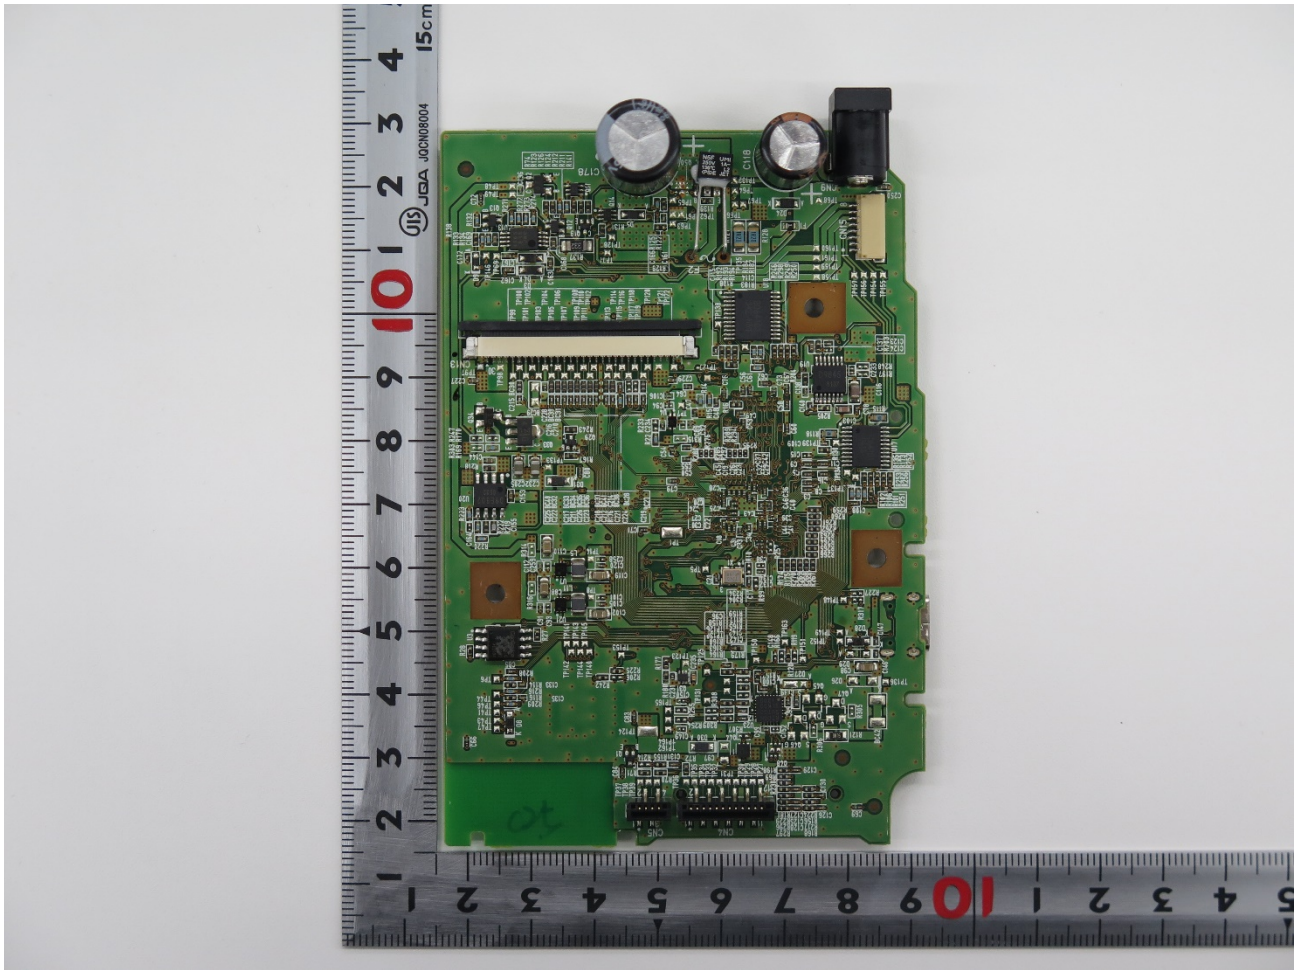

Photo

Canon Inc
Wireless Module [Model: WM322]

Photo

Canon Inc
Wireless Module [Model: WM322]