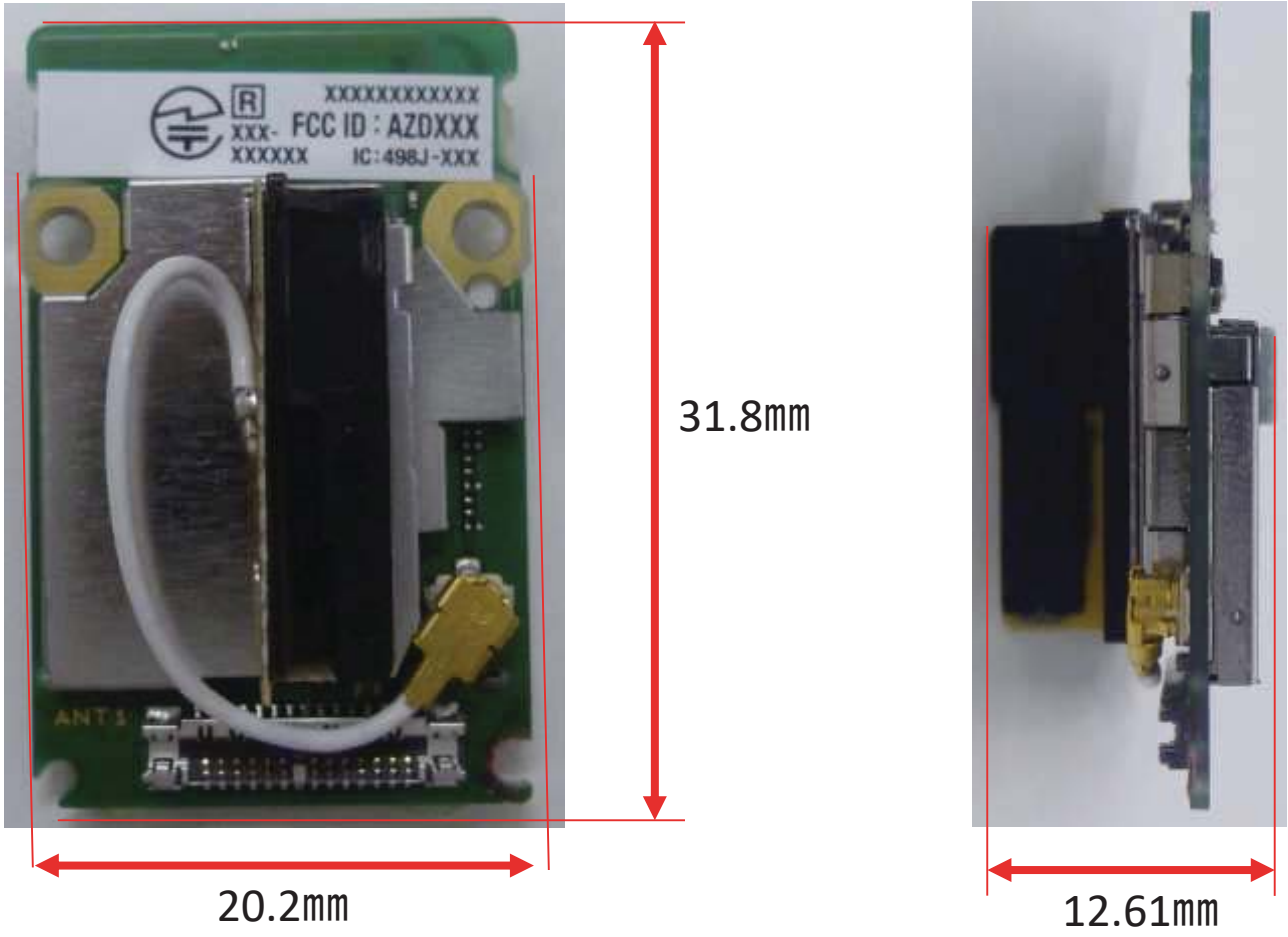

Product Name :Wireless Module  
Model Name :ES203

Shielded

Front side

Back side

■ Size

Product Size : 20.2 x 31.8 x 12.61 [mm]

There is shield

← Antenna\_B

← Antenna\_A

← Antenna\_A

There is no shield