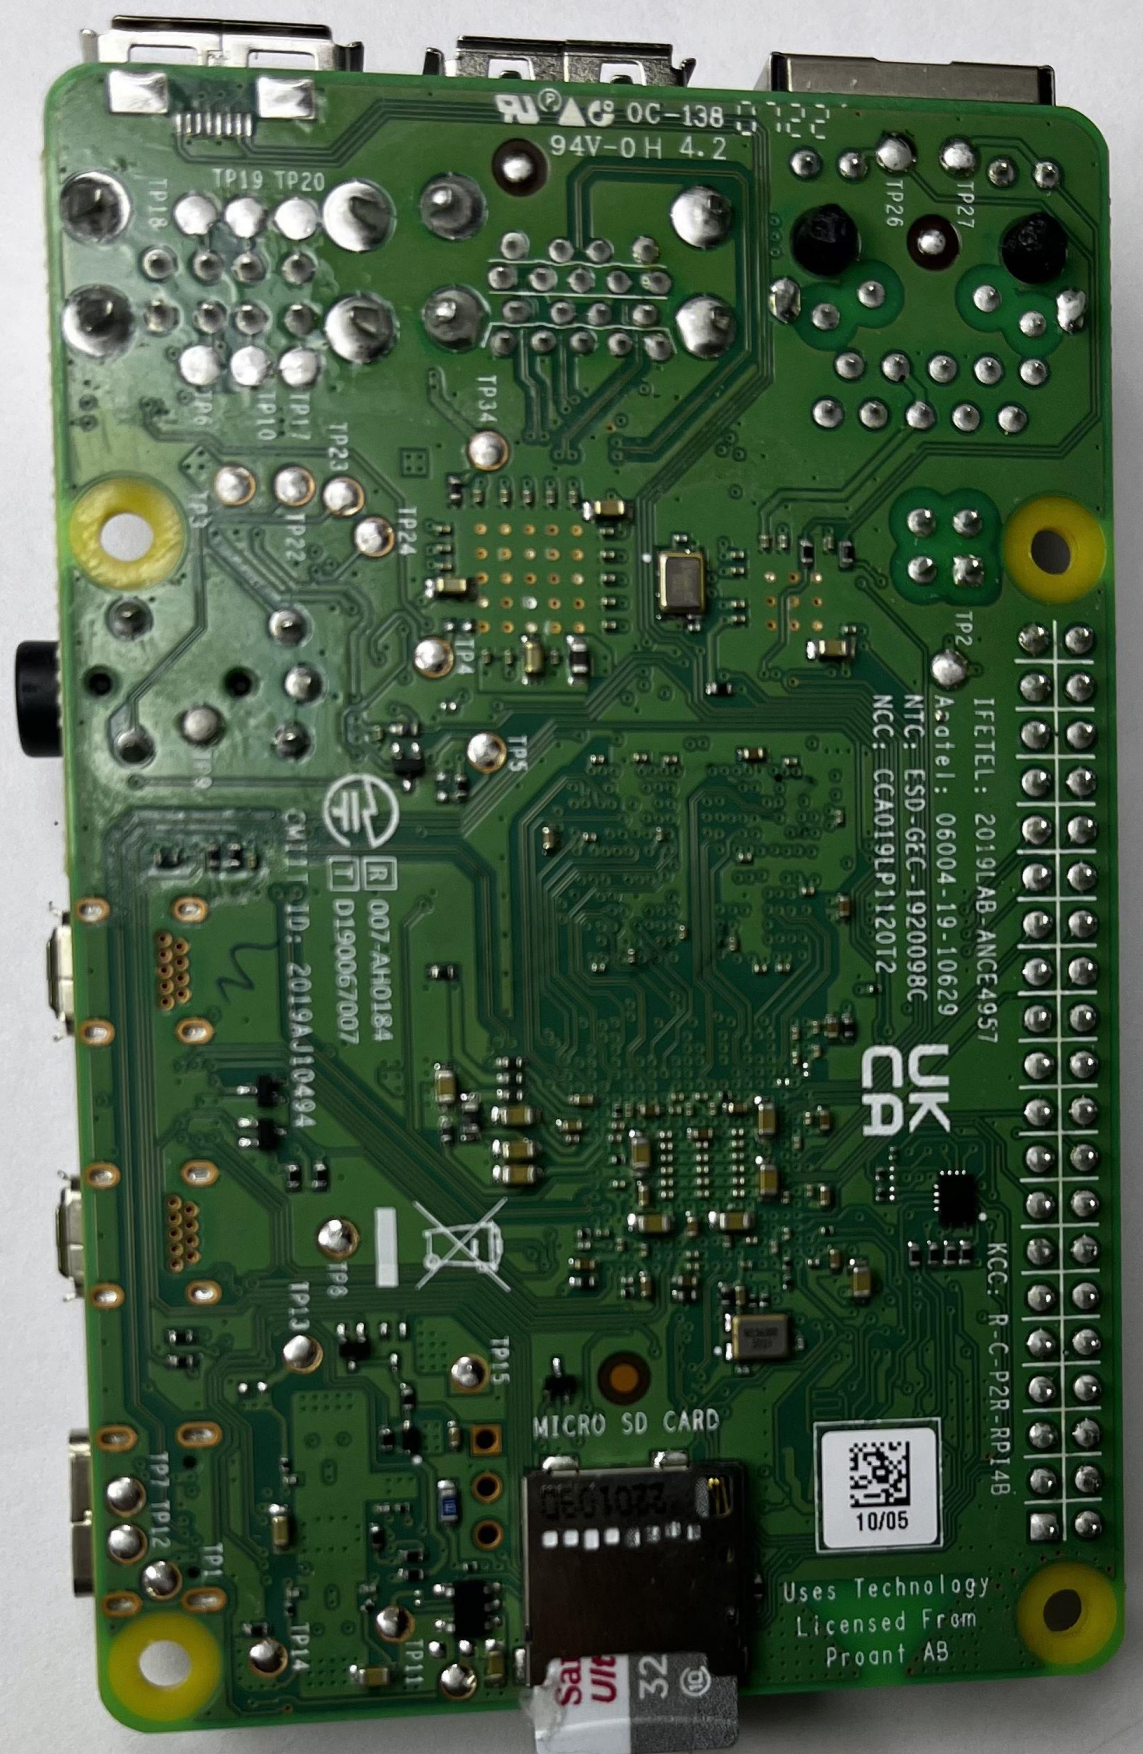

OC-138
94V-0 H 4.2

IFETEL: 2019LAB-ANCE4957
Asatell: 06004-19-10629
NTC: ESD-GEC-1920098C
NCC: CCA019LP112012

UKA

KCC: R-C-P2R-RP14B

007-AH0184
D190067007
CMITT ID: 2019AJ10494

MICRO SD CARD

Uses Technology
Licensed From
Proant AB