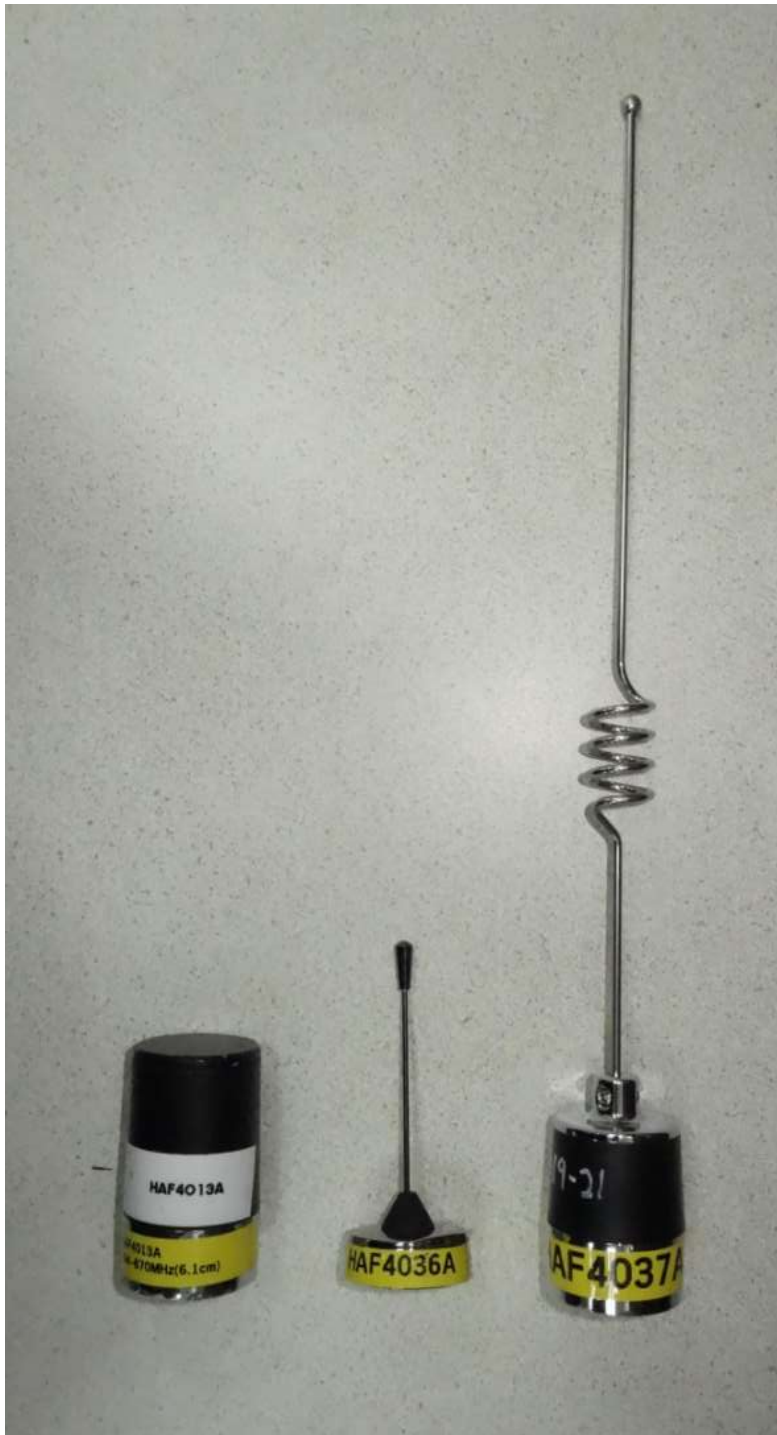

1.0 Antenna Photograph(s)

8/900MHz Antenna kit numbers, from left to right
HAF4013A, HAF4036A, HAF4037A