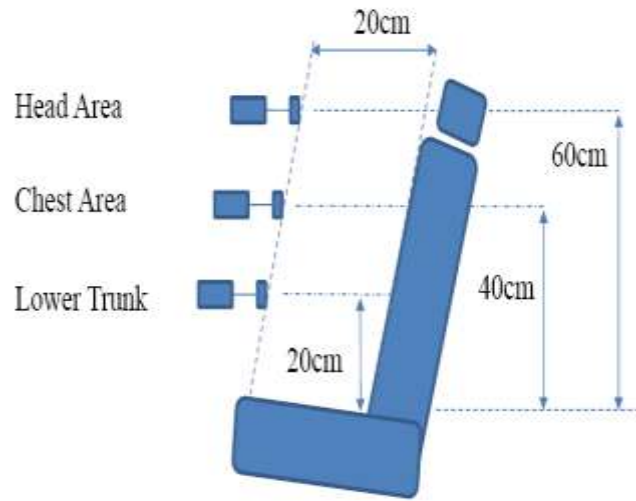

2.0 Test Measurement Setup Photos

Test measurement setup for Bystander, trunk mount antenna behind vehicle

Test measurement setup for Bystander 45 degree (diagonal) trunk mount antenna

Test measurement setup for Bystander 90 degree (side) trunk mount antenna

Test measurement setup for Bystander roof mount antenna

Test measurement setup for Passenger Back

Test measurement setup for Passenger Front

Test positions for Passenger Back and Front

3.0 Magnetic mount base for antenna installation photos

Magnetic mount base (top and side view)