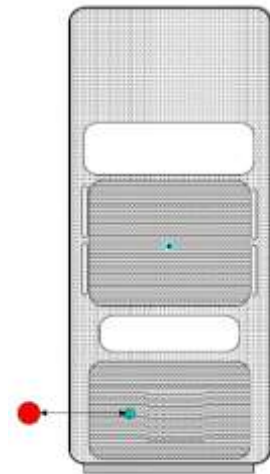

Document Revision History

| Date | Revision | Comments |
|-------------|-----------------|-----------------|
| 08/04/2022 | A | Initial release |

1.0 Antenna Photograph(s)

8/900MHz Antenna kit numbers, from left to right
HAF4013A, HAF4036A, HAF4037A

2.0 Test Measurement Setup Photos

Test measurement setup for Bystander, trunk mount antenna behind vehicle

Test measurement setup for Bystander 45 degree (diagonal) trunk mount antenna

Test measurement setup for Bystander 90 degree (side) trunk mount antenna

Magnetic mount base (top and side view)