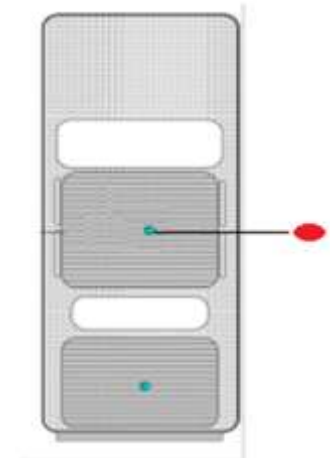

2.0 Test Measurement Setup Photos

Test measurement setup for Bystander, trunk mount antenna behind vehicle

Test measurement setup for Bystander 45 degree (diagonal) trunk mount antenna

Test measurement setup for Bystander 90 degree (side) trunk mount antenna

Test measurement setup for Bystander roof mount antenna

Test measurement setup for Passenger Back

Test measurement setup for Passenger Front

Test positions for Passenger Back and Front

3.0 Magnetic mount base for antenna installation photos

Magnetic mount base (top and side view)