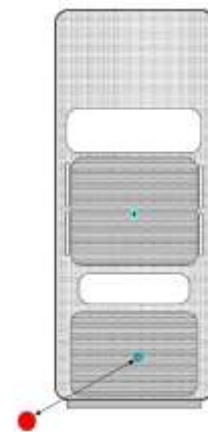

Document Revision History

| Date | Revision | Comments |
|-------------|-----------------|-----------------|
| 08/04/2022 | A | Initial release |

1.0 Antenna Photograph(s)

8/900MHz Antenna kit numbers, from left to right
HAF4013A, HAF4036A, HAF4037A

2.0 Test Measurement Setup Photos

Test measurement setup for Bystander, trunk mount antenna behind vehicle

Test measurement setup for Bystander 45 degree (diagonal) trunk mount antenna

Test measurement setup for Bystander 90 degree (side) trunk mount antenna

Magnetic mount base (top and side view)