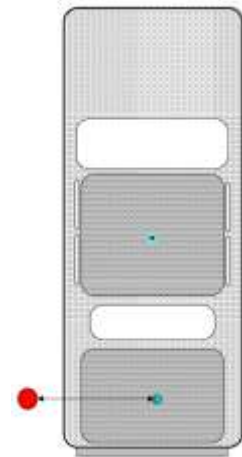

UHF Antenna kit numbers, from left to right;
HAE4011A, HAE4012A, HAE4013A, HAE6011A and HAE6010A

**UHF Antenna kit numbers, from left to right;
HAE6013A, HAE6031A and HAE6015A**

**UHF Antenna kit numbers, from left to right;
HAE6016A, HAE4004A, HAE4003A and HAE6012A**

**7/800 Antenna kit numbers, from left to right;
HAF4014A, HAF4017A, HAF4013A and HAF4016A**

All bands Antenna kit number
AN000131A01

2.0 Test Measurement Setup Photos

Test measurement setup for Bystander, trunk mount antenna behind vehicle

Test measurement setup for Bystander 45 degree (diagonal) trunk mount antenna

Test measurement setup for Bystander 90 degree (side) trunk mount antenna

Test measurement setup for Bystander roof mount antenna

Test measurement setup for Passenger Back

Test measurement setup for Passenger Front

Test positions for Passenger Back and Front

3.0 Magnetic mount base for antenna installation photos

Magnetic mount base (top and side view)