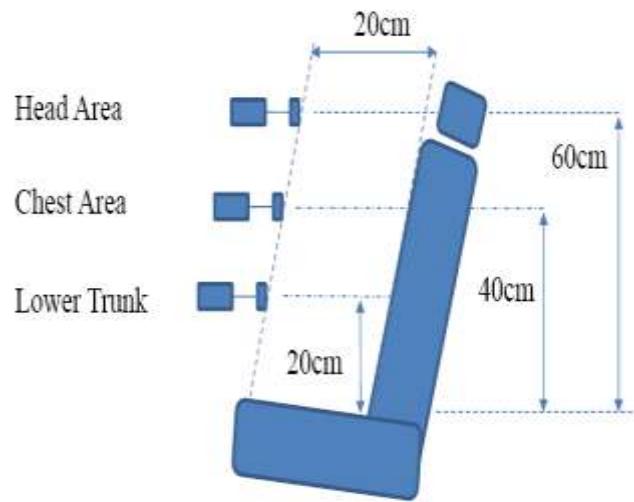

**7/800 Antenna kit numbers, from left to right;
HAF4014A, HAF4017A, HAF4013A and HAF4016A**

All bands Antenna kit number
AN000131A01

2.0 Test Measurement Setup Photos

Test measurement setup for Bystander, trunk mount antenna behind vehicle

Test measurement setup for Bystander 45 degree (diagonal) trunk mount antenna

Test measurement setup for Bystander 90 degree (side) trunk mount antenna

Test measurement setup for Bystander roof mount antenna

Test measurement setup for Passenger Back

Test measurement setup for Passenger Front

Test positions for Passenger Back and Front

3.0 Magnetic mount base for antenna installation photos

Magnetic mount base (top and side view)