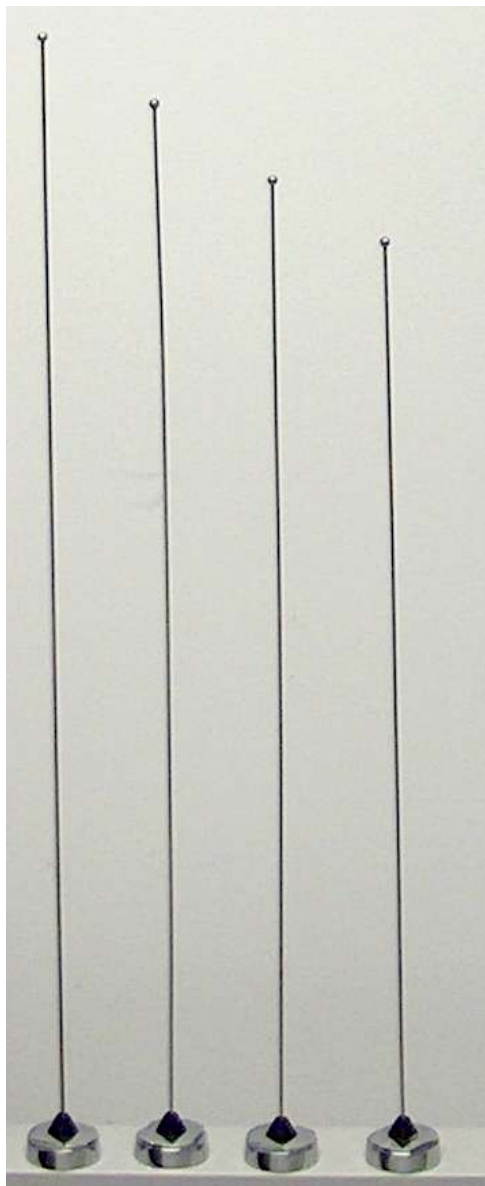

Saw Sun Hock
Approved Signatory
Approval Date: 2/16/2021

Document Revision History

Date	Revision	Comments
2/3/2021	A	Initial release
2/16/2021	B	Update the Component changes

1.0 Antenna Photograph(s)

**VHF Antenna kit numbers, from left to right;
HAD4006A, HAD4007A, HAD4008A, HAD4009A**

VHF Antenna kit numbers:
RAD4010ARB (6 pcs)

Note: Antennas were trimmed per test frequency.

VHF Antenna kit numbers:
HAD4022A (6 pcs)

Note: Antennas were trimmed per test frequency.

**VHF Antenna kit numbers, from left to right;
HAD4016A, HAD4017A and HAD4021A,**

**UHF Antenna kit numbers, from left to right;
RAE4014ARB (3 pcs), RAE4015ARM (3 pcs)**

Note: Antennas were trimmed per test frequency (3 each).

**UHF Antenna kit numbers:
RAE4016ARB (3 pcs)**

Note: Antennas were trimmed per test frequency.