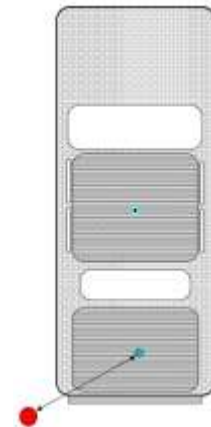

UHF Antenna kit numbers, from left to right;
HAE4011A, HAE4012A, HAE4013A, HAE6011A and HAE6010A

**UHF Antenna kit numbers, from left to right;
HAE6013A, HAE6031A and HAE6015A**

**UHF Antenna kit numbers, from left to right;
HAE6016A, HAE4004A, HAE4003A and HAE6012A**

**7/800 Antenna kit numbers, from left to right;
HAF4014A, HAF4017A, HAF4013A and HAF4016A**

All bands Antenna kit number
AN000131A01

2.0 Test Measurement Setup Photos

Test measurement setup for Bystander, trunk mount antenna behind vehicle

Test measurement setup for Bystander 45 degree (diagonal) trunk mount antenna

Test measurement setup for Bystander 90 degree (side) trunk mount antenna

Test measurement setup for Bystander roof mount antenna

Test measurement setup for Passenger Back

Test measurement setup for Passenger Front

Test positions for Passenger Back and Front

3.0 Magnetic mount base for antenna installation photos

Magnetic mount base (top and side view)