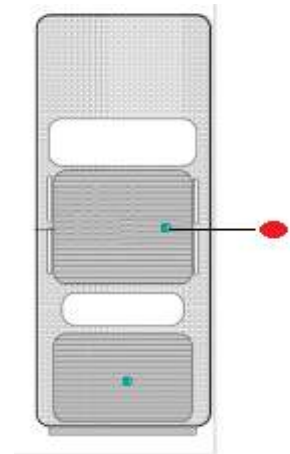

UHF Antenna kit numbers, from left to right;
HAE4011A, HAE4012A, HAE4013A, HAE6011A and HAE6010A

**UHF Antenna kit numbers, from left to right;
HAE6013A, HAE6031A and HAE6015A**

**UHF Antenna kit numbers, from left to right;
HAE6016A, HAE4004A, HAE4003A and HAE6012A**

**7/800 Antenna kit numbers, from left to right;
HAF4014A, HAF4017A, HAF4013A and HAF4016A**

All bands Antenna kit number
AN000131A01

2.0 Test Measurement Setup Photos

Test measurement setup for Bystander, trunk mount antenna behind vehicle

Test measurement setup for Bystander 45 degree (diagonal) trunk mount antenna

Test measurement setup for Bystander 90 degree (side) trunk mount antenna

Test measurement setup for Bystander roof mount antenna

Test measurement setup for Passenger Back

Test measurement setup for Passenger Front

Test positions for Passenger Back and Front

3.0 Magnetic mount base for antenna installation photos

Magnetic mount base (top and side view)