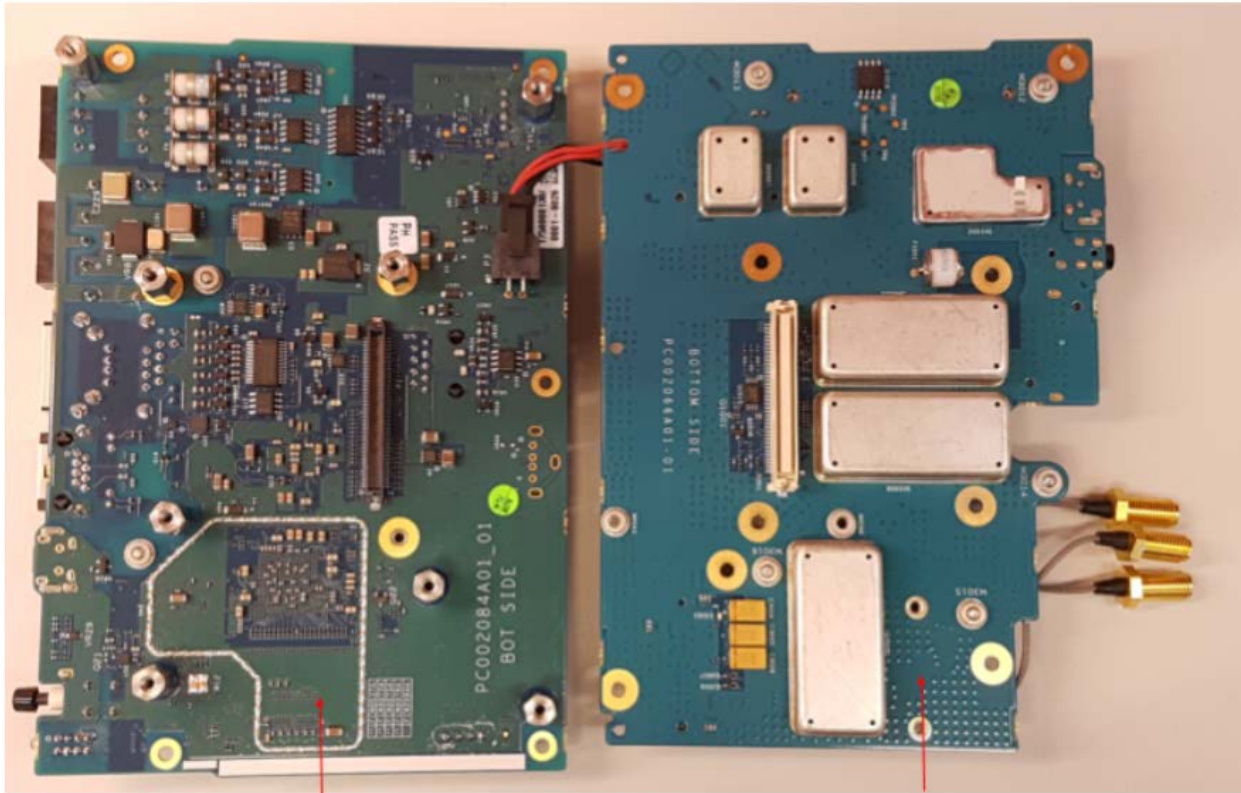

EXHIBIT 9N

LTE Module

LoRA Module

APX 900 Flipped Over

MC-EDGE Piggy Board Top View Without Front Panel (APX4000 900 Flipped over, with LORA and LTE)

EXHIBIT 90

LTE Module

LoRA Module

MC-EDGE Piggy Board Top View (APX4000 900 Removed, with LORA and LTE) Without Front Panel

EXHIBIT 9P

CPU board top view

Piggy board top view

CPU Board Top View and Piggy Board Top View

EXHIBIT 9Q

CPU board bottom view

Piggy board bottom view

CPU Board Bottom View and Piggy Board Bottom View With Shields

EXHIBIT 9R

CPU board bottom view

Piggy board bottom view
without shields

CPU Board Bottom View and Piggy Board Bottom View Without Shields