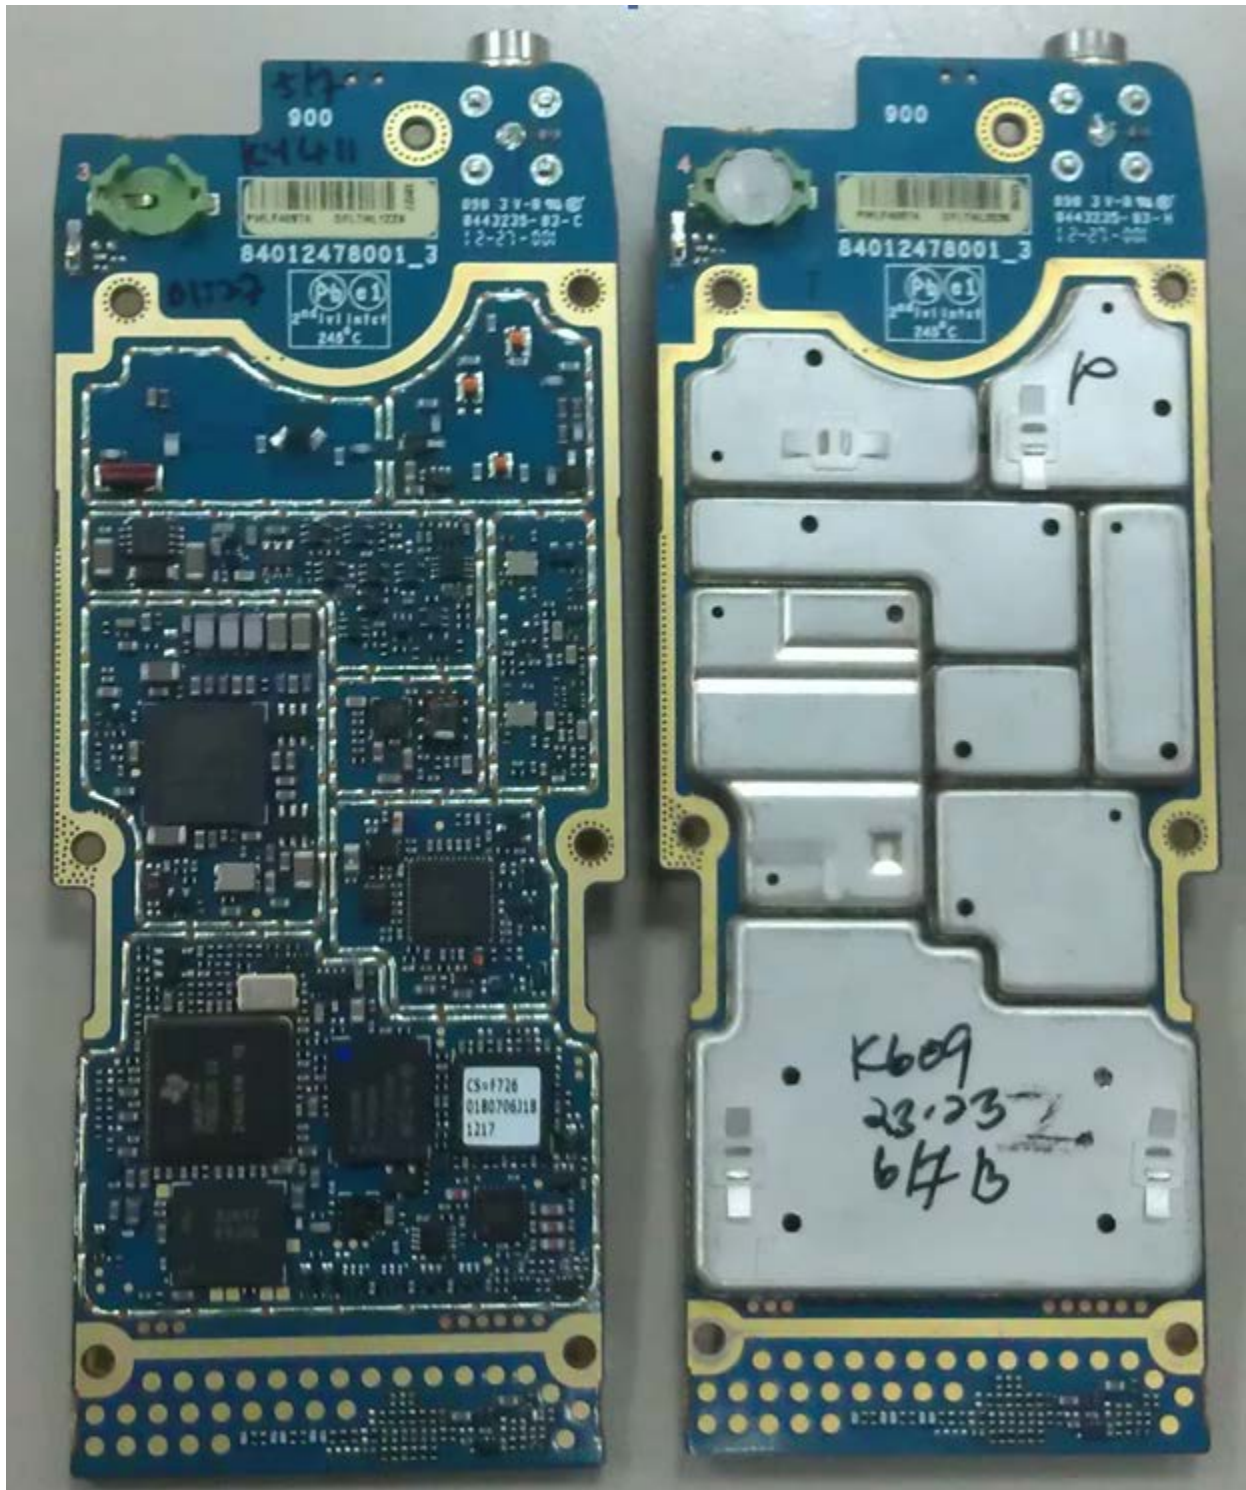

EXHIBIT 9A

FRONT PANEL COVER

INTERNAL VIEW

INTERNAL CPU & PIGGY BOARD
(APX4000 900 INSTALLED WITH LoRA & LTE)

MC-EDGE Overall Front Panel Inside View

EXHIBIT 9B

MC-EDGE CPU Board Top View With Front Panel

EXHIBIT 9C

MC-EDGE CPU Board Top View Without Front Panel

EXHIBIT 9D

LTE Module removed
LTE Module connector

APX 900
Installed

LoRA Module removed
LoRA Module connector

MC-EDGE Piggy Board Top View With Front Panel (APX4000 900 Installed)

EXHIBIT 9E

MC-EDGE Piggy Board Top View With Front Panel (APX4000 900 Flipped Over)

EXHIBIT 9F

MC-EDGE Piggy Board Top View Without Front Panel (APX4000 900 Removed)

EXHIBIT 9G

MC-EDGE APX4000 900 Heatsink assembly view

EXHIBIT 9H

APX4000 900 Board Without and With Shields (Top)

EXHIBIT 9I

APX4000 900 Board Without and With Shields (Bottom)

EXHIBIT 9J

MC-EDGE Piggy Board Top View With Front Panel (APX4000 900 Installed, with LORA and LTE)