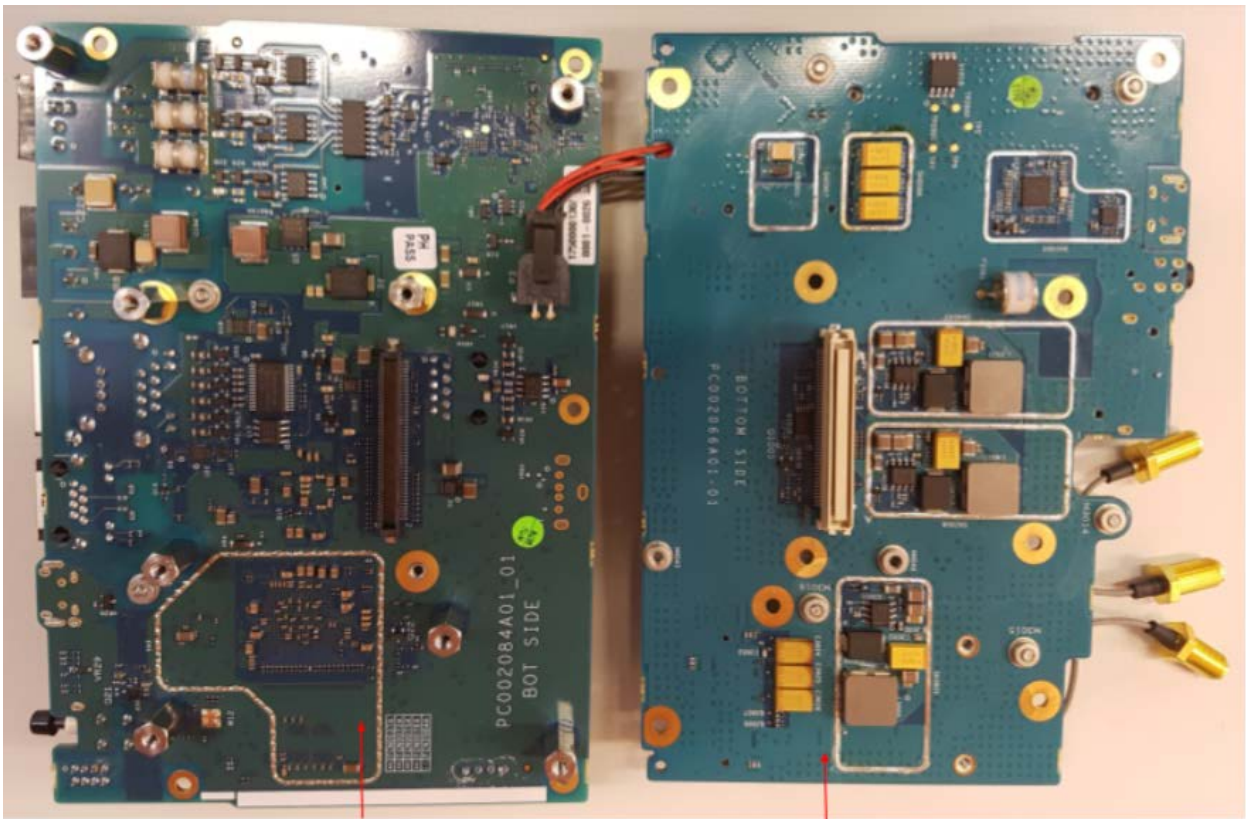

EXHIBIT 9N

LTE Module

LoRA Module

APX 900 Flipped Over

MC-EDGE Piggy Board Top View Without Front Panel (APX4000 900 Flipped over, with LORA and LTE)

EXHIBIT 90

LTE Module

LoRA Module

MC-EDGE Piggy Board Top View (APX4000 900 Removed, with LORA and LTE) Without Front Panel

EXHIBIT 9P

CPU board top view

Piggy board top view

CPU Board Top View and Piggy Board Top View

EXHIBIT 9Q

CPU board bottom view

Piggy board bottom view

CPU Board Bottom View and Piggy Board Bottom View With Shields

EXHIBIT 9R

CPU board bottom view

Piggy board bottom view
without shields

CPU Board Bottom View and Piggy Board Bottom View Without Shields