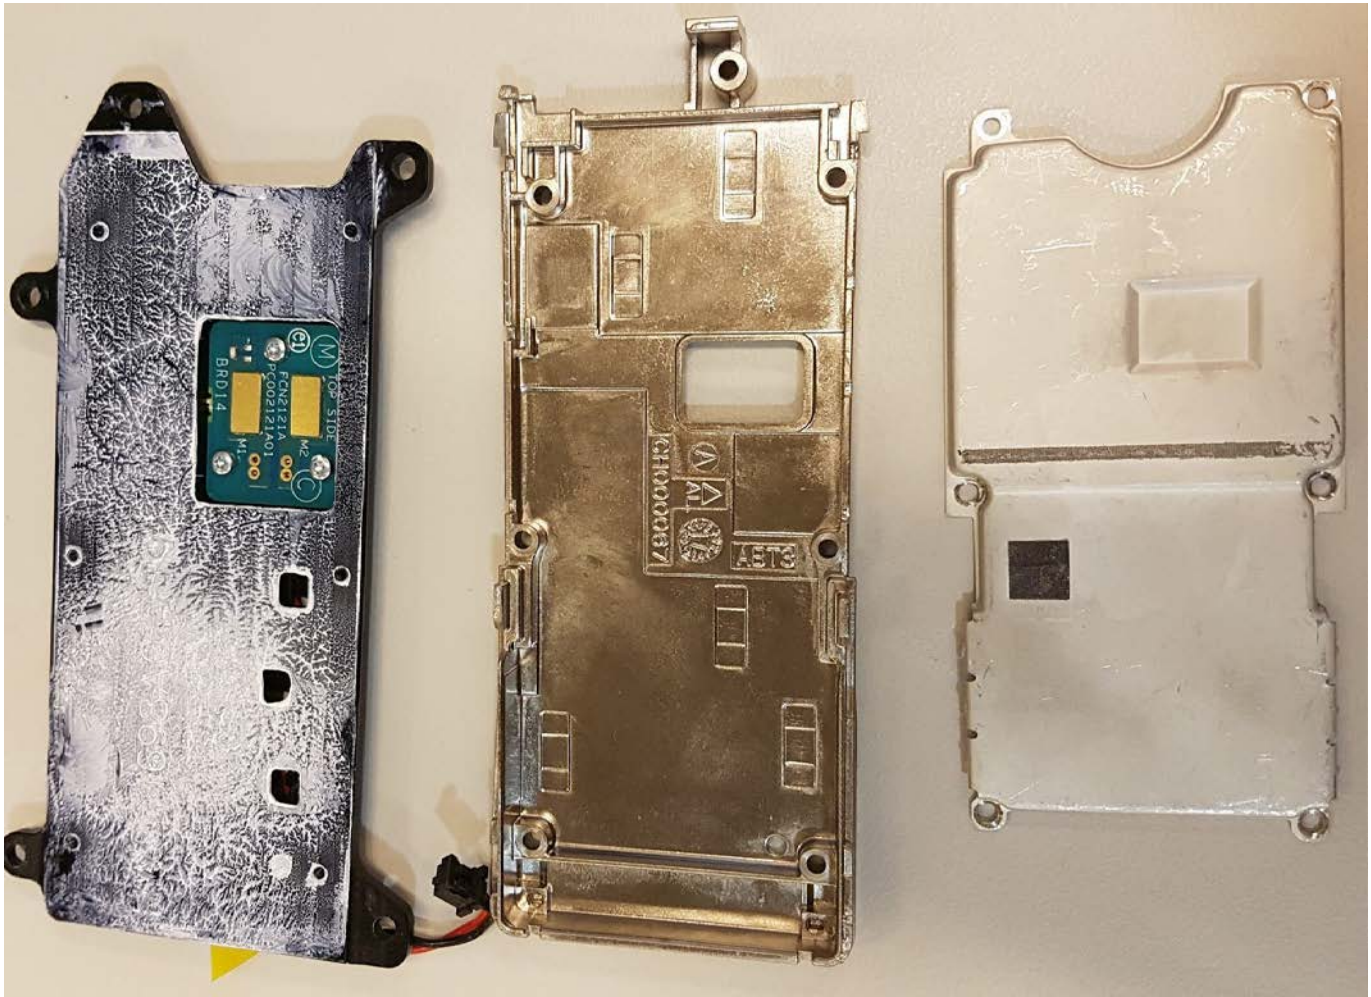

MC-EDGE CPU Board Top View Without Front Panel

EXHIBIT 9D

LTE Module removed
LTE Module connector

APX 900
Installed

LoRA Module removed
LoRA Module connector

MC-EDGE Piggy Board Top View With Front Panel (APX4000 900 Installed)

EXHIBIT 9E

MC-EDGE Piggy Board Top View With Front Panel (APX4000 900 Flipped Over)

EXHIBIT 9F

MC-EDGE Piggy Board Top View Without Front Panel (APX4000 900 Removed)

EXHIBIT 9G

MC-EDGE APX4000 900 Heatsink assembly view

EXHIBIT 9H

APX4000 900 Board Without and With Shields (Top)

EXHIBIT 9I

APX4000 900 Board Without and With Shields (Bottom)

EXHIBIT 9J

MC-EDGE Piggy Board Top View With Front Panel (APX4000 900 Installed, with LORA and LTE)