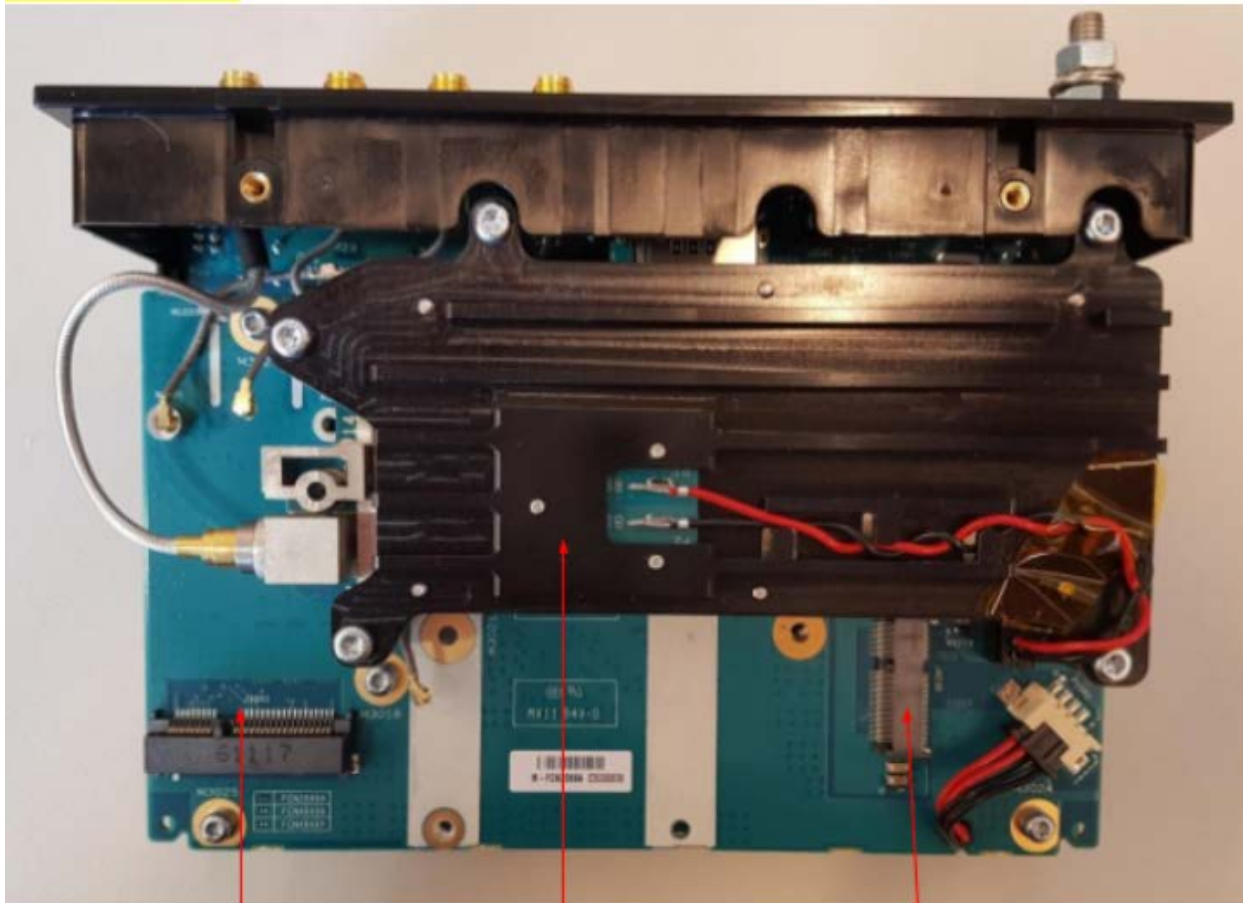

EXHIBIT 9A

FRONT PANEL COVER

INTERNAL VIEW

INTERNAL CPU & PIGGY BOARD
(APX4000 900 INSTALLED WITH LoRA & LTE)

MC-EDGE Overall Front Panel Inside View

EXHIBIT 9B

MC-EDGE CPU Board Top View With Front Panel

EXHIBIT 9C

MC-EDGE CPU Board Top View Without Front Panel

EXHIBIT 9D

LTE Module removed
LTE Module connector

APX 900
Installed

LoRA Module removed
LoRA Module connector

MC-EDGE Piggy Board Top View With Front Panel (APX4000 900 Installed)