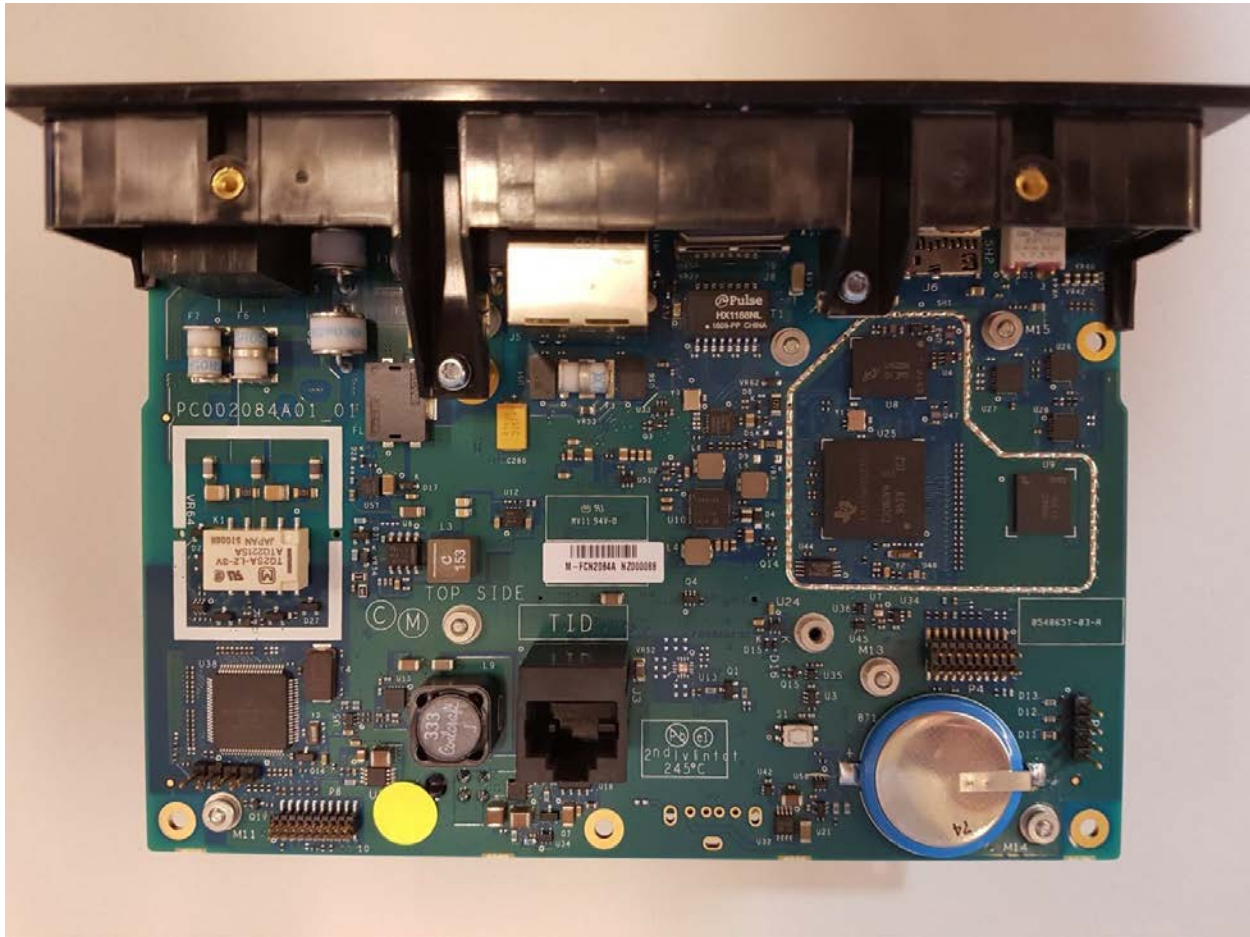

EXHIBIT 9A

FRONT PANEL COVER

INTERNAL VIEW

INTERNAL CPU & PIGGY BOARD
(APX4000 900 INSTALLED WITH LoRA & LTE)

MC-EDGE Overall Front Panel Inside View

EXHIBIT 9B

MC-EDGE CPU Board Top View With Front Panel

EXHIBIT 9C

MC-EDGE CPU Board Top View Without Front Panel

EXHIBIT 9D

LTE Module removed
LTE Module connector

APX 900
Installed

LoRA Module removed
LoRA Module connector

MC-EDGE Piggy Board Top View With Front Panel (APX4000 900 Installed)