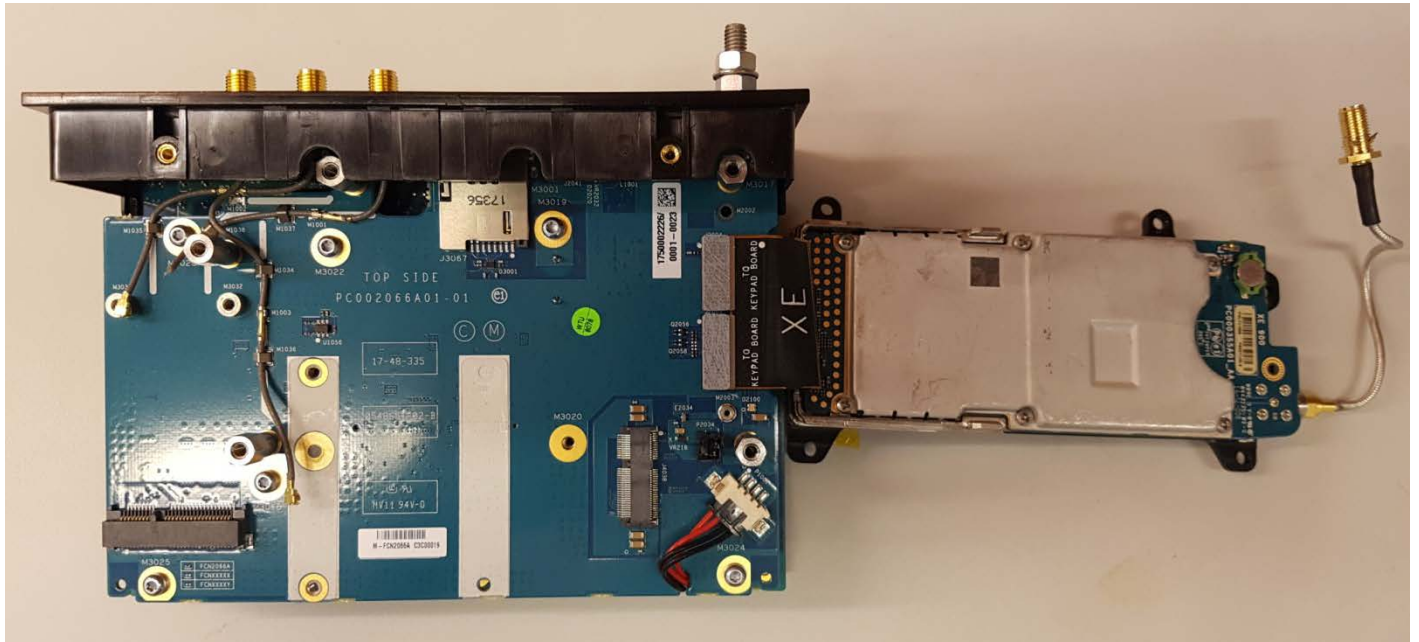

EXHIBIT 9A

FRONT PANEL COVER

INTERNAL VIEW

INTERNAL CPU & PIGGY BOARD
(APX4000 900 INSTALLED WITH LoRA & LTE)

MC-EDGE Overall Front Panel Inside View

EXHIBIT 9B

MC-EDGE CPU Board Top View With Front Panel

EXHIBIT 9C

MC-EDGE CPU Board Top View Without Front Panel

EXHIBIT 9D

LTE Module removed
LTE Module connector

APX 900
Installed

LoRA Module removed
LoRA Module connector

MC-EDGE Piggy Board Top View With Front Panel (APX4000 900 Installed)

EXHIBIT 9E

MC-EDGE Piggy Board Top View With Front Panel (APX4000 900 Flipped Over)

EXHIBIT 9F

MC-EDGE Piggy Board Top View Without Front Panel (APX4000 900 Removed)

EXHIBIT 9G

MC-EDGE APX4000 900 Heatsink assembly view