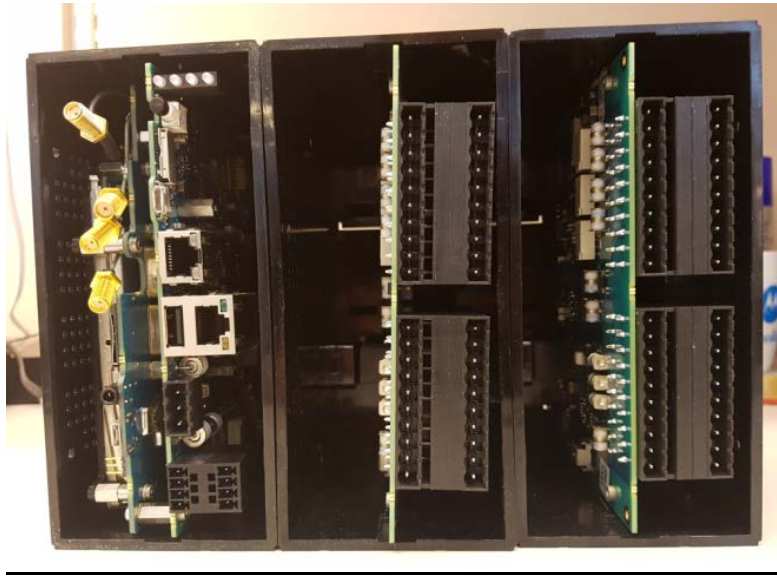

EXHIBIT 9A

FRONT PANEL COVER