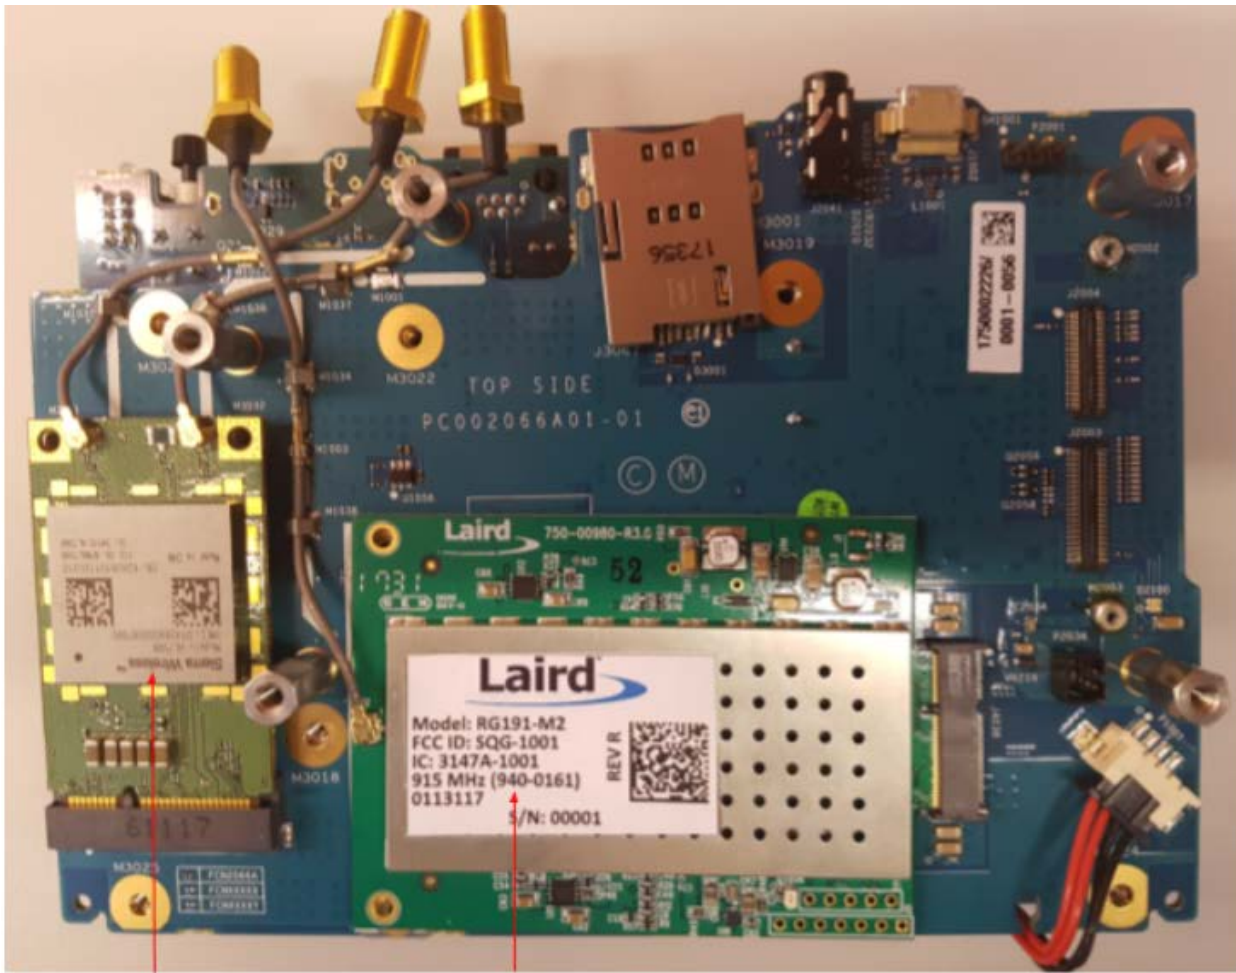

MC-EDGE Piggy Board Top View With Front Panel (APX4000 900 Removed, with LORA and LTE)

EXHIBIT 9M

LTE Module

LoRA Module

APX 900

MC-EDGE Piggy Board Top View (APX4000 900 Installed, with LORA and LTE) without Front Panel

EXHIBIT 9N

LTE Module

LoRA Module

APX 900 Flipped Over

MC-EDGE Piggy Board Top View Without Front Panel (APX4000 900 Flipped over, with LORA and LTE)

EXHIBIT 90

LTE Module

LoRA Module

MC-EDGE Piggy Board Top View (APX4000 900 Removed, with LORA and LTE) Without Front Panel

EXHIBIT 9P

CPU board top view

Piggy board top view

CPU Board Top View and Piggy Board Top View

EXHIBIT 9Q

CPU board bottom view

Piggy board bottom view

CPU Board Bottom View and Piggy Board Bottom View With Shields

EXHIBIT 9R

CPU board bottom view

Piggy board bottom view
without shields

CPU Board Bottom View and Piggy Board Bottom View Without Shields