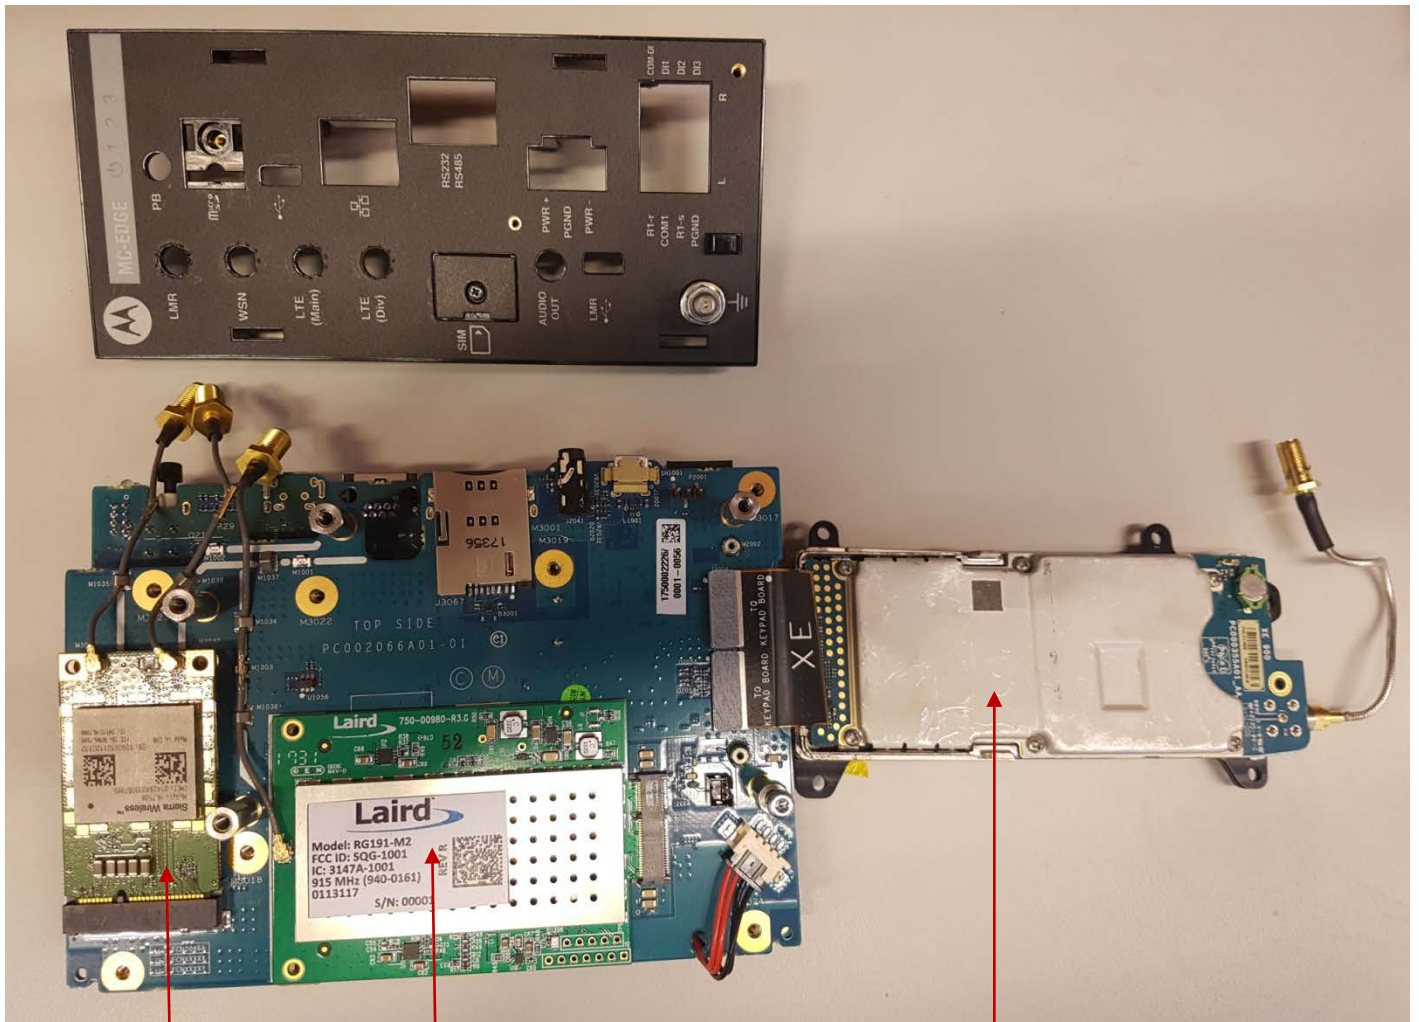

EXHIBIT 9K

LTE Module

LoRA Module

APX 900 Flipped Over

MC-EDGE Piggy Board Top View With Front Panel (APX4000 900 Flipped over, with LORA and LTE)

EXHIBIT 9L

LTE Module

LoRA Module

MC-EDGE Piggy Board Top View With Front Panel (APX4000 900 Removed, with LORA and LTE)

EXHIBIT 9M

LTE Module

LoRA Module

APX 900

MC-EDGE Piggy Board Top View (APX4000 900 Installed, with LORA and LTE) without Front Panel

EXHIBIT 9N

LTE Module

LoRA Module

APX 900 Flipped Over

MC-EDGE Piggy Board Top View Without Front Panel (APX4000 900 Flipped over, with LORA and LTE)

EXHIBIT 90

LTE Module

LoRA Module

MC-EDGE Piggy Board Top View (APX4000 900 Removed, with LORA and LTE) Without Front Panel

EXHIBIT 9P

CPU board top view

Piggy board top view

CPU Board Top View and Piggy Board Top View

EXHIBIT 9Q

CPU board bottom view