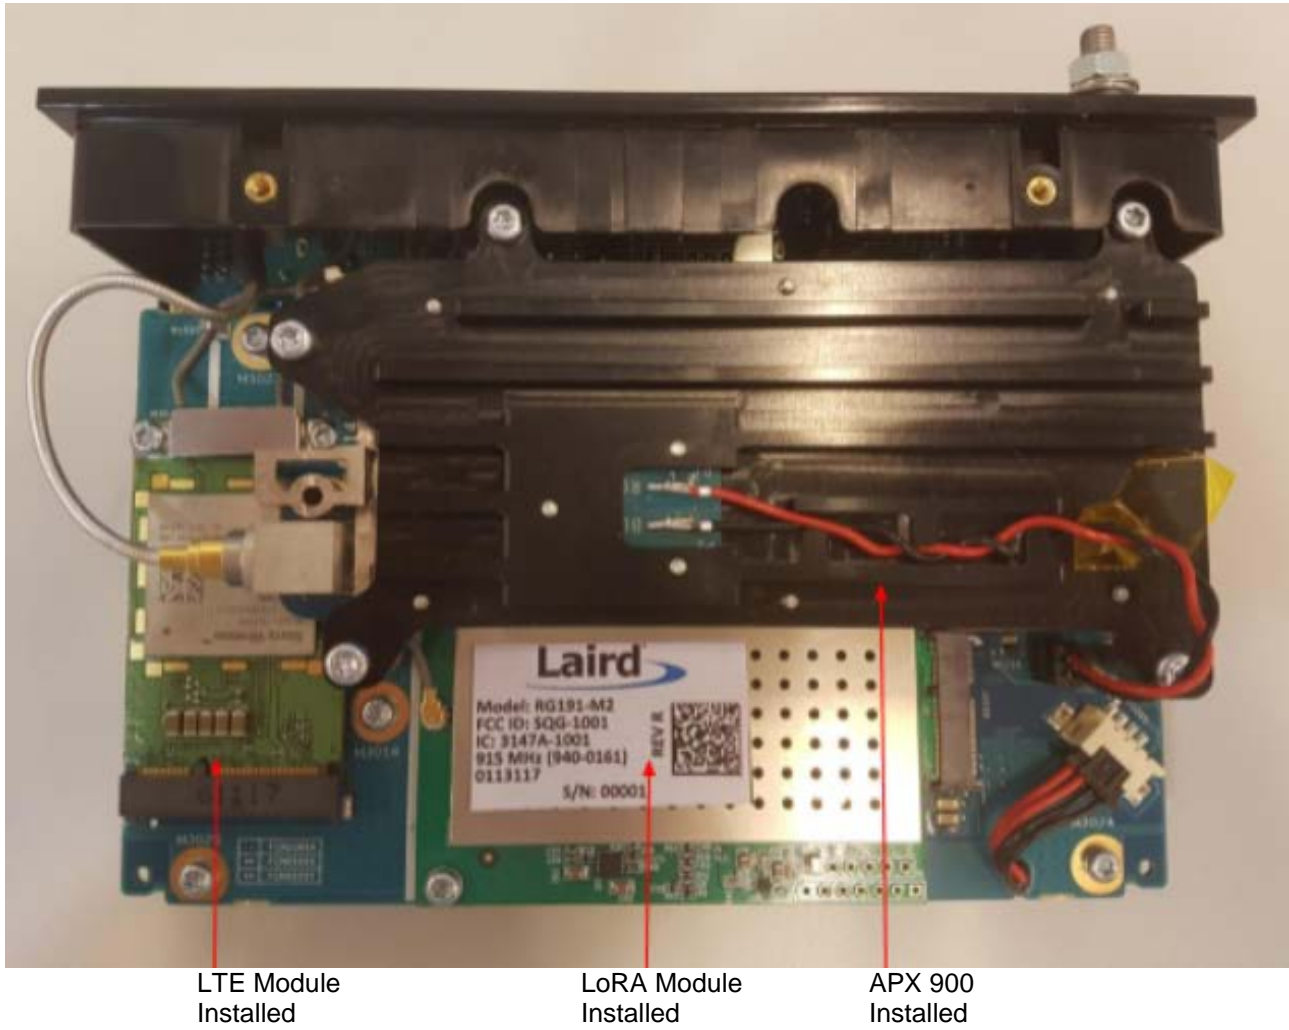

MC-EDGE CPU Board Top View Without Front Panel

EXHIBIT 9D

LTE Module removed
LTE Module connector

APX 900
Installed

LoRA Module removed
LoRA Module connector

MC-EDGE Piggy Board Top View With Front Panel (APX4000 900 Installed)

EXHIBIT 9H

APX4000 900 Board Without and With Shields (Top)

EXHIBIT 9I

APX4000 900 Board Without and With Shields (Bottom)

EXHIBIT 9J

MC-EDGE Piggy Board Top View With Front Panel (APX4000 900 Installed, with LORA and LTE)

EXHIBIT 9K

LTE Module

LoRA Module

APX 900 Flipped Over

MC-EDGE Piggy Board Top View With Front Panel (APX4000 900 Flipped over, with LORA and LTE)

EXHIBIT 9L

LTE Module

LoRA Module

MC-EDGE Piggy Board Top View With Front Panel (APX4000 900 Removed, with LORA and LTE)

EXHIBIT 9M

LTE Module

LoRA Module

APX 900

MC-EDGE Piggy Board Top View (APX4000 900 Installed, with LORA and LTE) without Front Panel