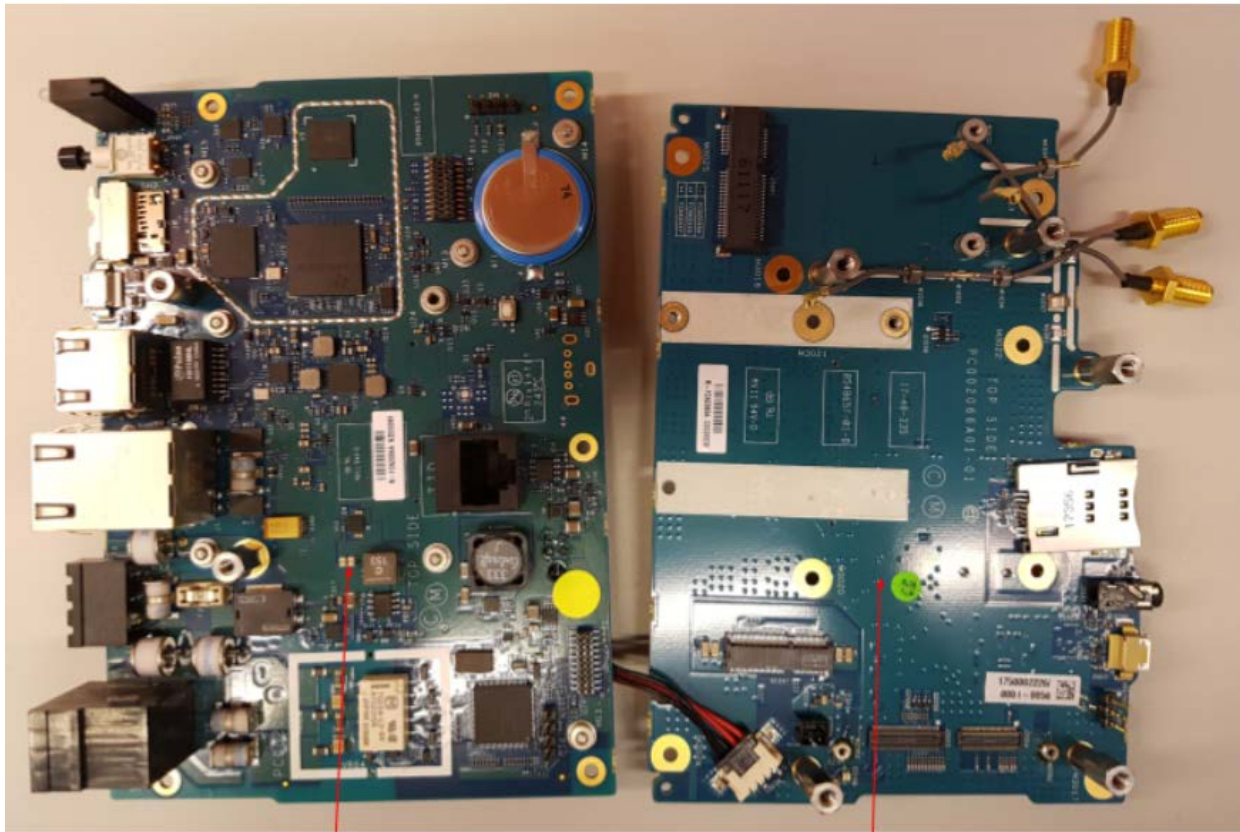

MC-EDGE Piggy Board Top View With Front Panel (APX4000 900 Removed, with LORA and LTE)

EXHIBIT 9M

LTE Module

LoRA Module

APX 900

MC-EDGE Piggy Board Top View (APX4000 900 Installed, with LORA and LTE) without Front Panel

EXHIBIT 9N

LTE Module

LoRA Module

APX 900 Flipped Over

MC-EDGE Piggy Board Top View Without Front Panel (APX4000 900 Flipped over, with LORA and LTE)

EXHIBIT 90

LTE Module

LoRA Module

MC-EDGE Piggy Board Top View (APX4000 900 Removed, with LORA and LTE) Without Front Panel

EXHIBIT 9P

CPU board top view

Piggy board top view

CPU Board Top View and Piggy Board Top View

EXHIBIT 9Q

CPU board bottom view

Piggy board bottom view

CPU Board Bottom View and Piggy Board Bottom View With Shields

EXHIBIT 9R

CPU board bottom view

Piggy board bottom view
without shields

CPU Board Bottom View and Piggy Board Bottom View Without Shields