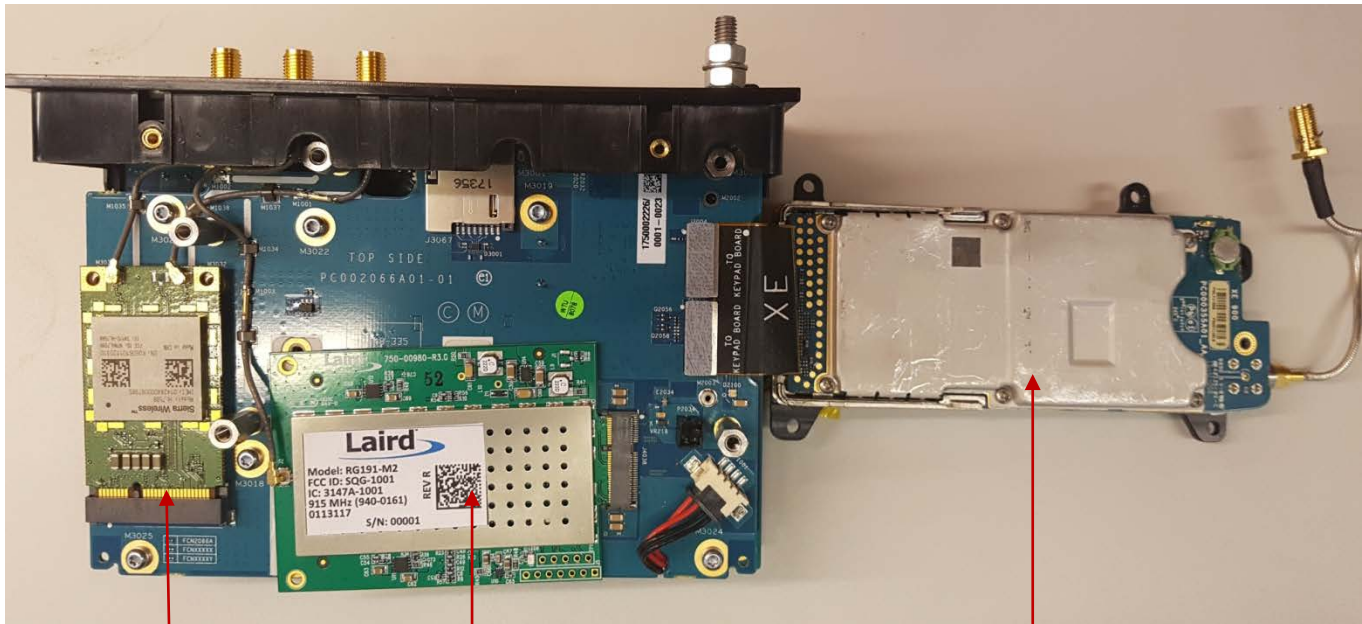

EXHIBIT 9E

MC-EDGE Piggy Board Top View With Front Panel (APX4000 900 Flipped Over)

EXHIBIT 9F

MC-EDGE Piggy Board Top View Without Front Panel (APX4000 900 Removed)

EXHIBIT 9G

MC-EDGE APX4000 900 Heatsink assembly view

EXHIBIT 9H

APX4000 900 Board Without and With Shields (Top)

EXHIBIT 9I

APX4000 900 Board Without and With Shields (Bottom)

EXHIBIT 9J

MC-EDGE Piggy Board Top View With Front Panel (APX4000 900 Installed, with LORA and LTE)

EXHIBIT 9K

LTE Module

LoRA Module

APX 900 Flipped Over

MC-EDGE Piggy Board Top View With Front Panel (APX4000 900 Flipped over, with LORA and LTE)

EXHIBIT 9L

LTE Module

LoRA Module

MC-EDGE Piggy Board Top View With Front Panel (APX4000 900 Removed, with LORA and LTE)

EXHIBIT 9M

LTE Module

LoRA Module

APX 900

MC-EDGE Piggy Board Top View (APX4000 900 Installed, with LORA and LTE) without Front Panel