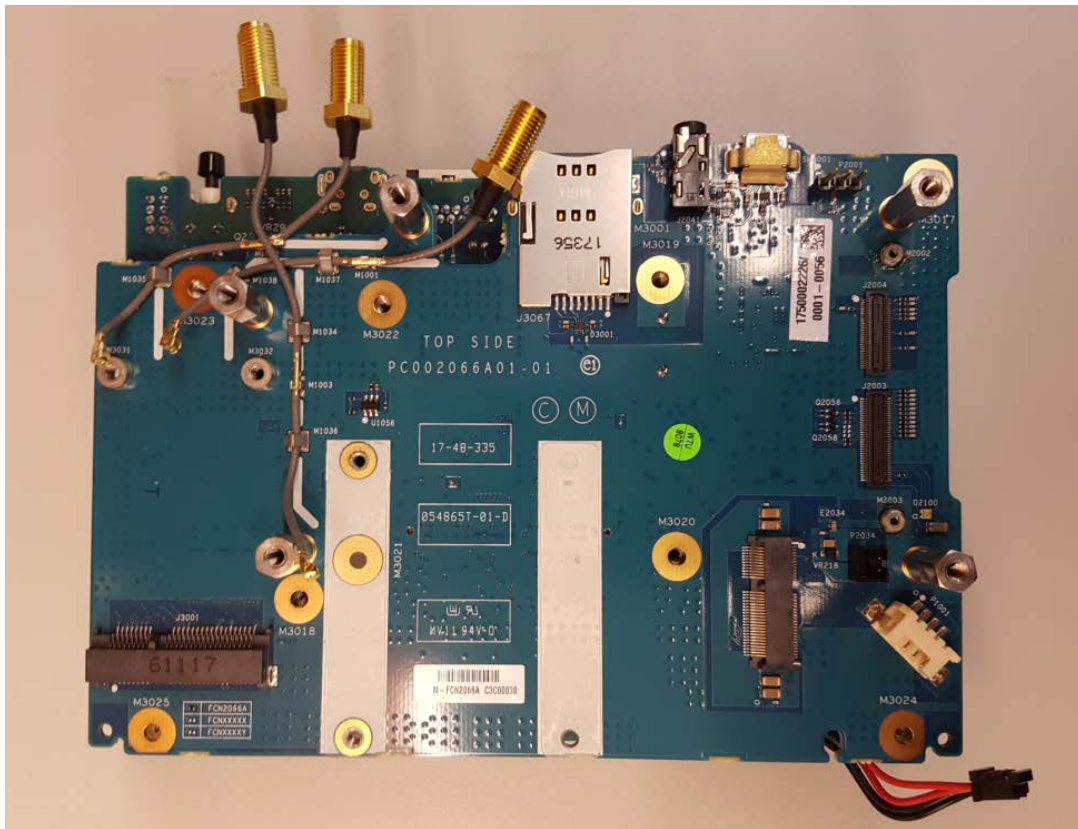

EXHIBIT 9A

FRONT PANEL COVER

INTERNAL VIEW

INTERNAL CPU & PIGGY BOARD
(APX4000 900 INSTALLED WITH LoRA & LTE)

MC-EDGE Overall Front Panel Inside View

EXHIBIT 9B

MC-EDGE CPU Board Top View With Front Panel

EXHIBIT 9C

MC-EDGE CPU Board Top View Without Front Panel

EXHIBIT 9D

LTE Module removed
LTE Module connector

APX 900
Installed

LoRA Module removed
LoRA Module connector

MC-EDGE Piggy Board Top View With Front Panel (APX4000 900 Installed)

EXHIBIT 9E

MC-EDGE Piggy Board Top View With Front Panel (APX4000 900 Flipped Over)

EXHIBIT 9F

MC-EDGE Piggy Board Top View Without Front Panel (APX4000 900 Removed)

EXHIBIT 9G

MC-EDGE APX4000 900 Heatsink assembly view