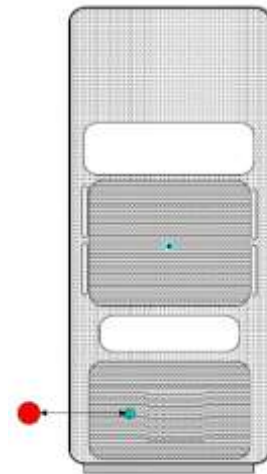

UHF2 Antenna kit numbers, from left to right
HAE4011A, RAE4014ARB (3pcs), RAE4016ARB (3pcs)

2.0 Test Measurement Setup Photos

Test measurement setup for Bystander, trunk mount antenna behind vehicle

Test measurement setup for Bystander 45 degree (diagonal) trunk mount antenna

Test measurement setup for Bystander 90 degree (side) trunk mount antenna

Test measurement setup for Bystander roof mount antenna

Test measurement setup for Passenger Back

Test measurement setup for Passenger Front