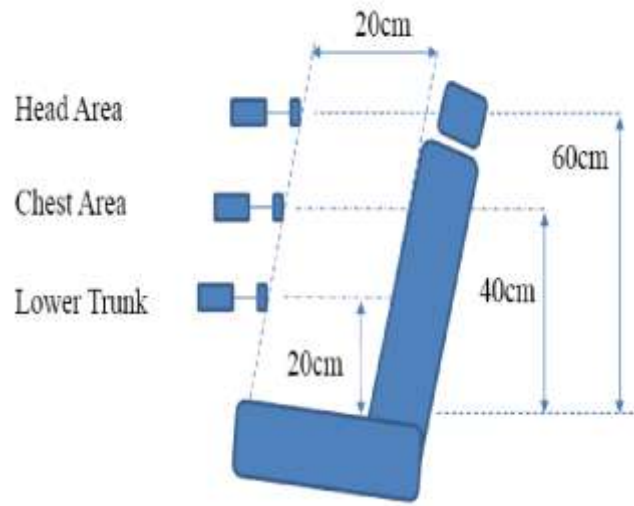

UHF2 Antenna kit numbers, from left to right
HAE4011A, RAE4014ARB (3pcs), RAE4016ARB (3pcs)

2.0 Test Measurement Setup Photos

Test measurement setup for Bystander, trunk mount antenna behind vehicle

Test measurement setup for Bystander 45 degree (diagonal) trunk mount antenna

Test measurement setup for Bystander 90 degree (side) trunk mount antenna

Test measurement setup for Bystander roof mount antenna

Test measurement setup for Passenger Back

Test measurement setup for Passenger Front

Test positions for Passenger Back and Front

3.0 Magnetic mount base for antenna installation photos