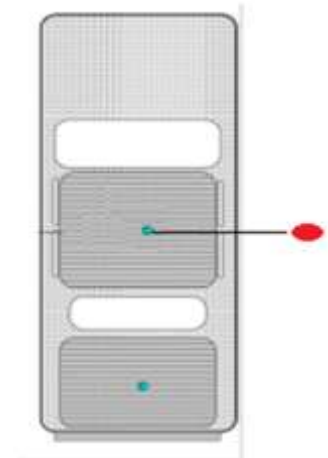

UHF2 Antenna kit numbers, from left to right
HAE4011A, RAE4014ARB (3pcs), RAE4016ARB (3pcs)

2.0 Test Measurement Setup Photos

Test measurement setup for Bystander, trunk mount antenna behind vehicle

Test measurement setup for Bystander 45 degree (diagonal) trunk mount antenna

Test measurement setup for Bystander 90 degree (side) trunk mount antenna

Test measurement setup for Bystander roof mount antenna

Test measurement setup for Passenger Back

Test measurement setup for Passenger Front