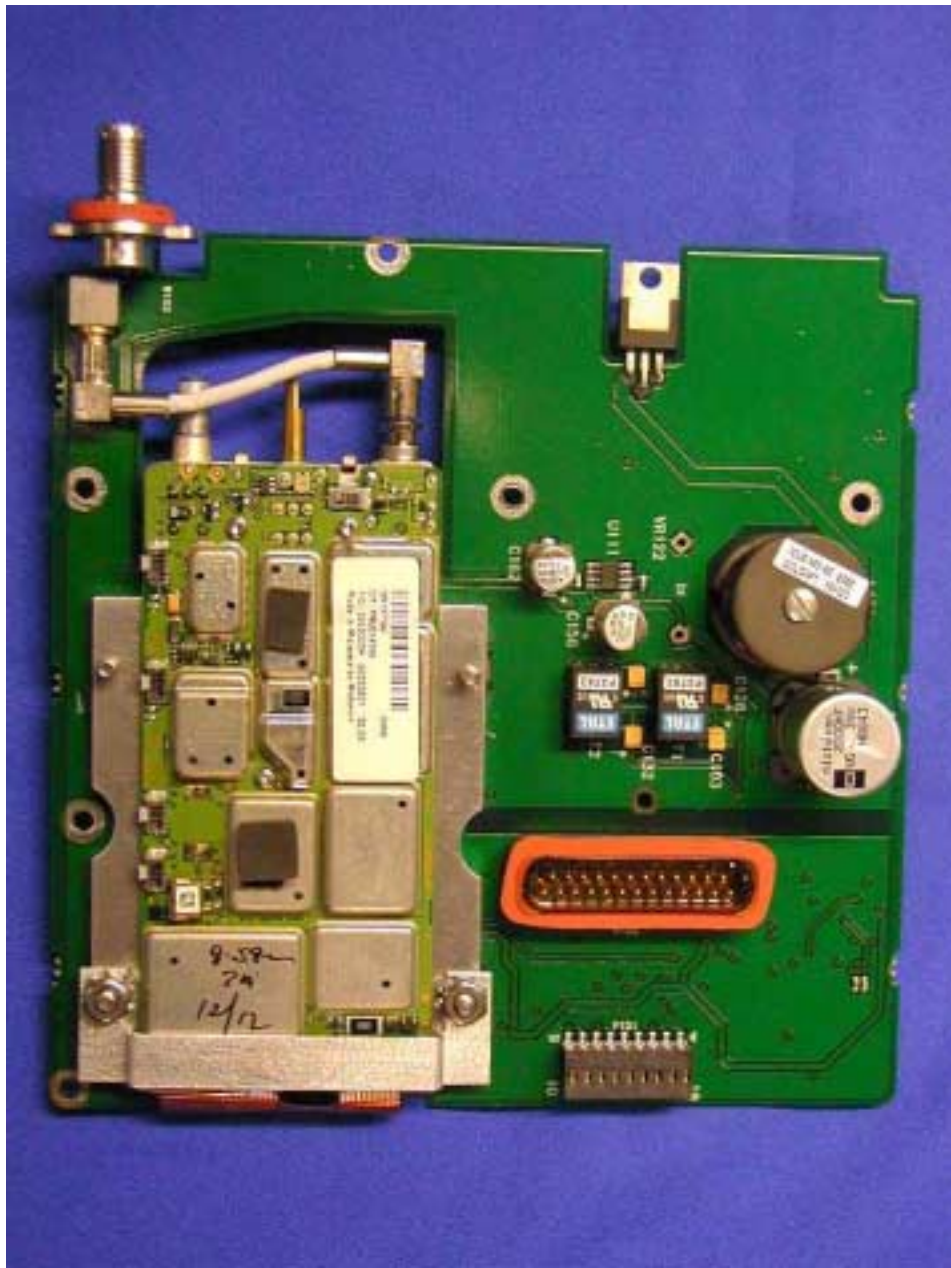

INTERNAL PHOTOGRAPHS

Pursuant to 47CFR 2.1033(c)12

INDEX OF PHOTOGRAPHS

<u>EXHIBIT</u>	<u>DESCRIPTION</u>
9A	THE UNIT TOP VIEW
9B	VRS750 BOARD TOP VIEW
9C	VRS750 BOARD BACKSIDE VIEW
9D	TRANSCEIVER AND VRS750 BOARD VIEW

NOTE : Transceiver views are referred to the FCC ID: AZ489FT3794

UNIT TOP VIEW WITH COVER REMOVED

VRS750 BOARD TOP VIEW NO HOUSING

VRS750 BACK SIDE VIEW

TRANSCEIVER AND VRS750 BOARD VIEW