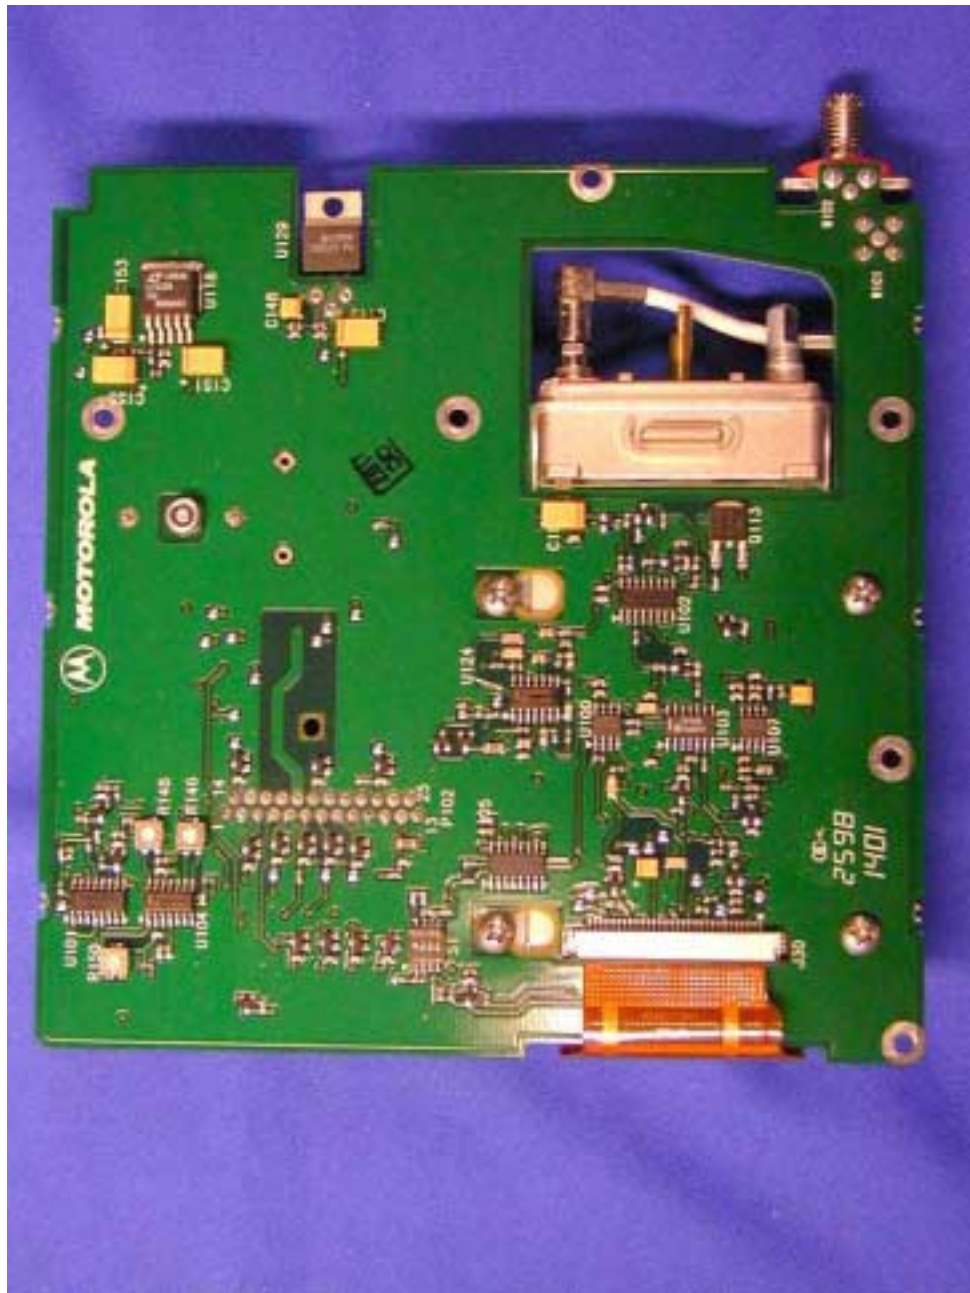

INTERNAL PHOTOGRAPHS

Pursuant to 47CFR 2.1033(c)12

INDEX OF PHOTOGRAPHS

<u>EXHIBIT</u>	<u>DESCRIPTION</u>
9A	THE UNIT TOP VIEW
9B	VRS750 BOARD TOP VIEW
9C	VRS750 BOARD BACKSIDE VIEW
9D	TRANSCEIVER AND VRS750 BOARD VIEW

NOTE : Transceiver views are referred to the FCC ID: AZ489FT3794

UNIT TOP VIEW WITH COVER REMOVED

VRS750 BOARD TOP VIEW NO HOUSING

VRS750 BACK SIDE VIEW

TRANSCEIVER AND VRS750 BOARD VIEW