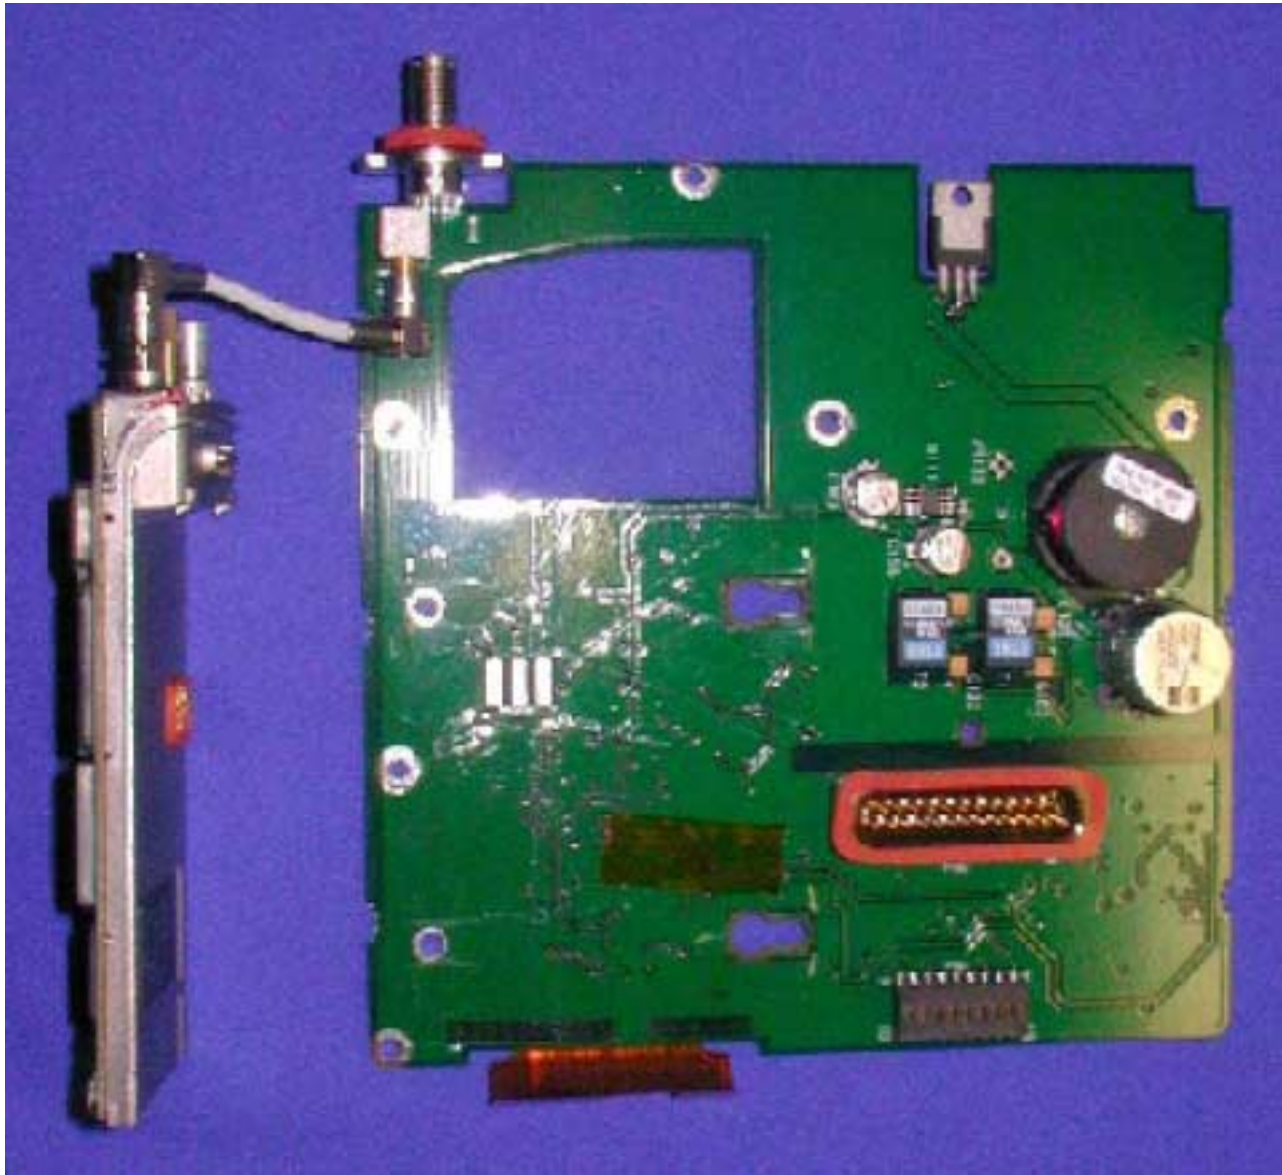

INTERNAL PHOTOGRAPHS

Pursuant to 47CFR 2.1033(c)12

INDEX OF PHOTOGRAPHS

<u>EXHIBIT</u>	<u>DESCRIPTION</u>
9A	THE UNIT TOP VIEW
9B	VRS750 BOARD TOP VIEW
9C	VRS750 BOARD BACKSIDE VIEW
9D	TRANSCEIVER AND VRS750 BOARD VIEW

NOTE : Transceiver views are referred to the FCC ID: AZ489FT3794

UNIT TOP VIEW WITH COVER REMOVED

VRS750 BOARD TOP VIEW NO HOUSING

VRS750 BACK SIDE VIEW

TRANSCEIVER AND VRS750 BOARD VIEW