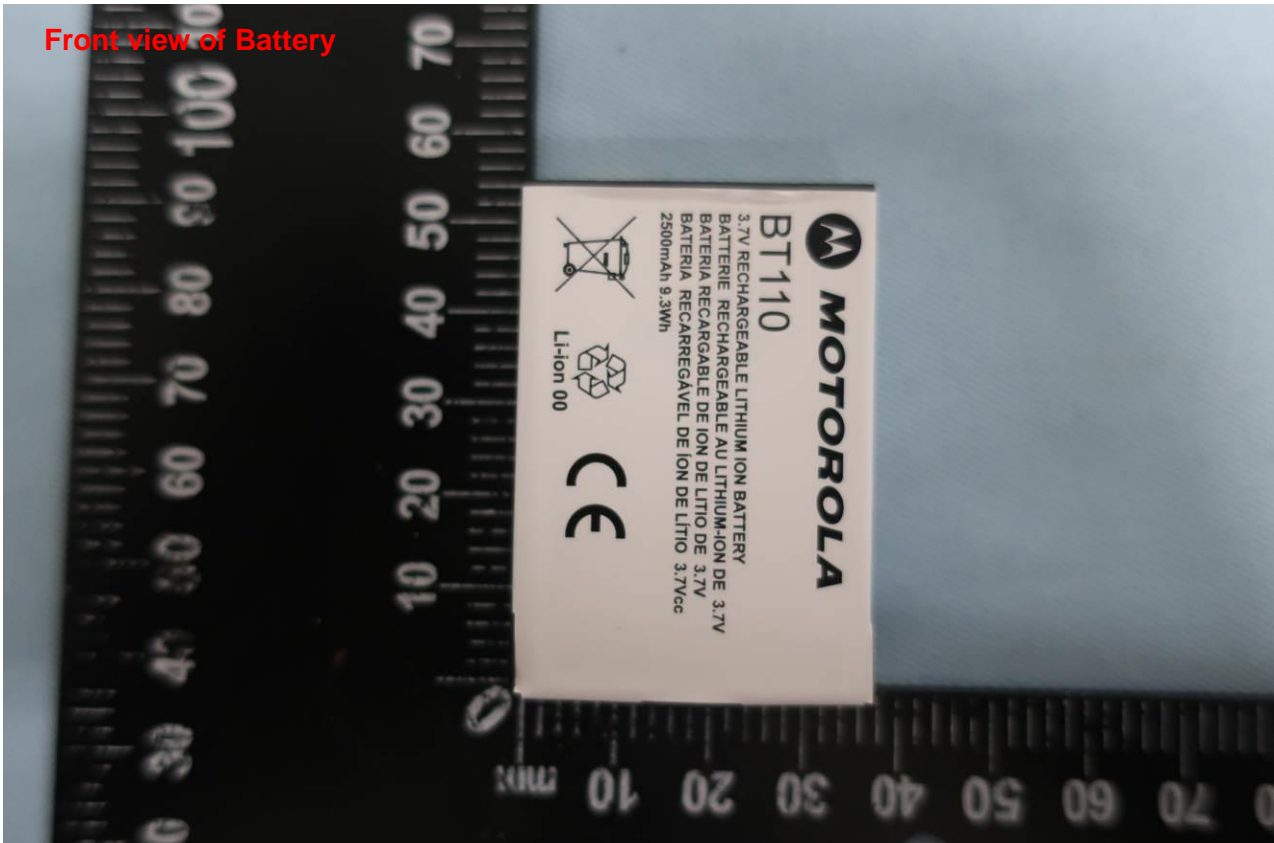

Applicant: Motorola Solutions Inc

Brand Name: Motorola Solutions

Model Name: TLK 100i

Model Number: HK2123A

Front view of Battery