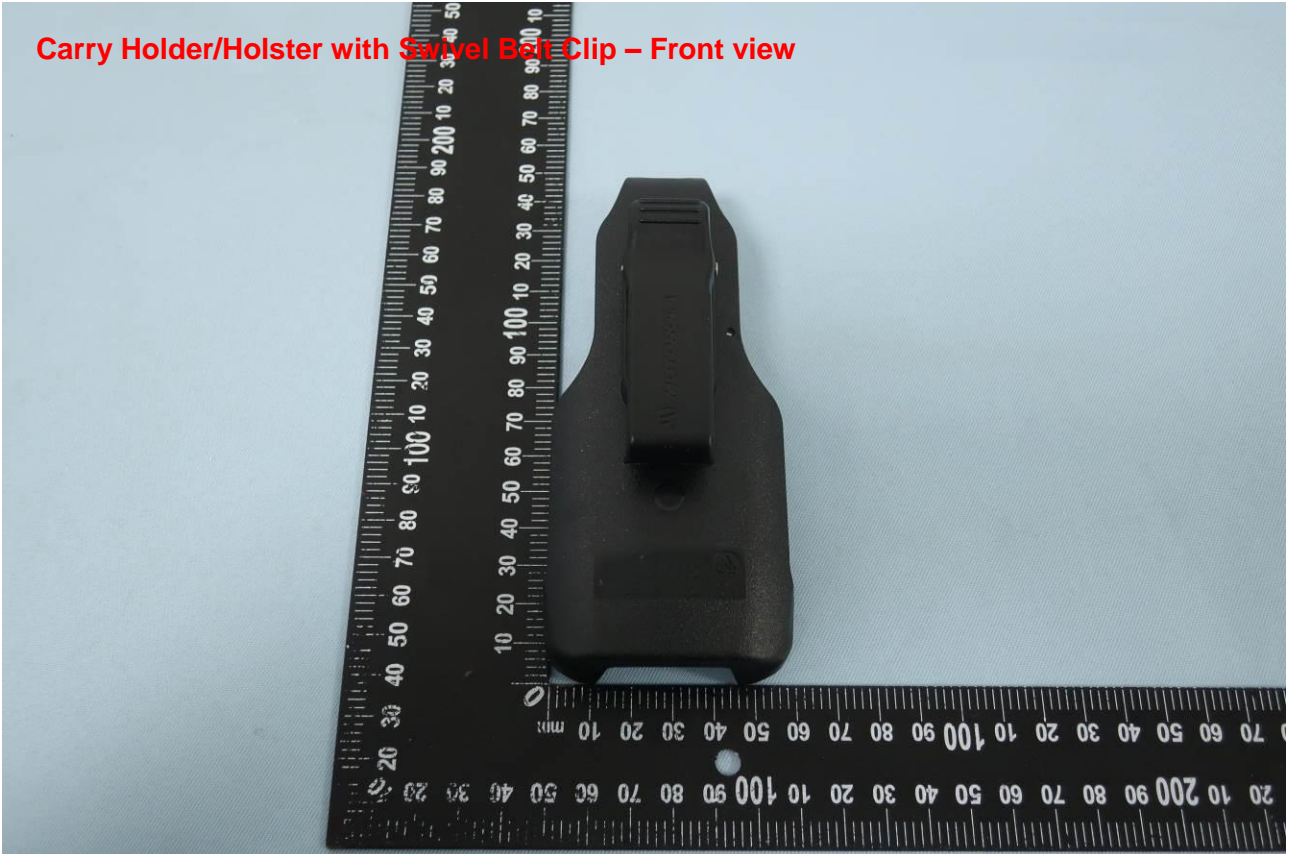

Applicant: Motorola Solutions Inc

Brand Name: Motorola Solutions

Model Name: TLK 100i

Model Number: HK2123A

Carry Holder/Holster with Swivel Belt Clip – Front view