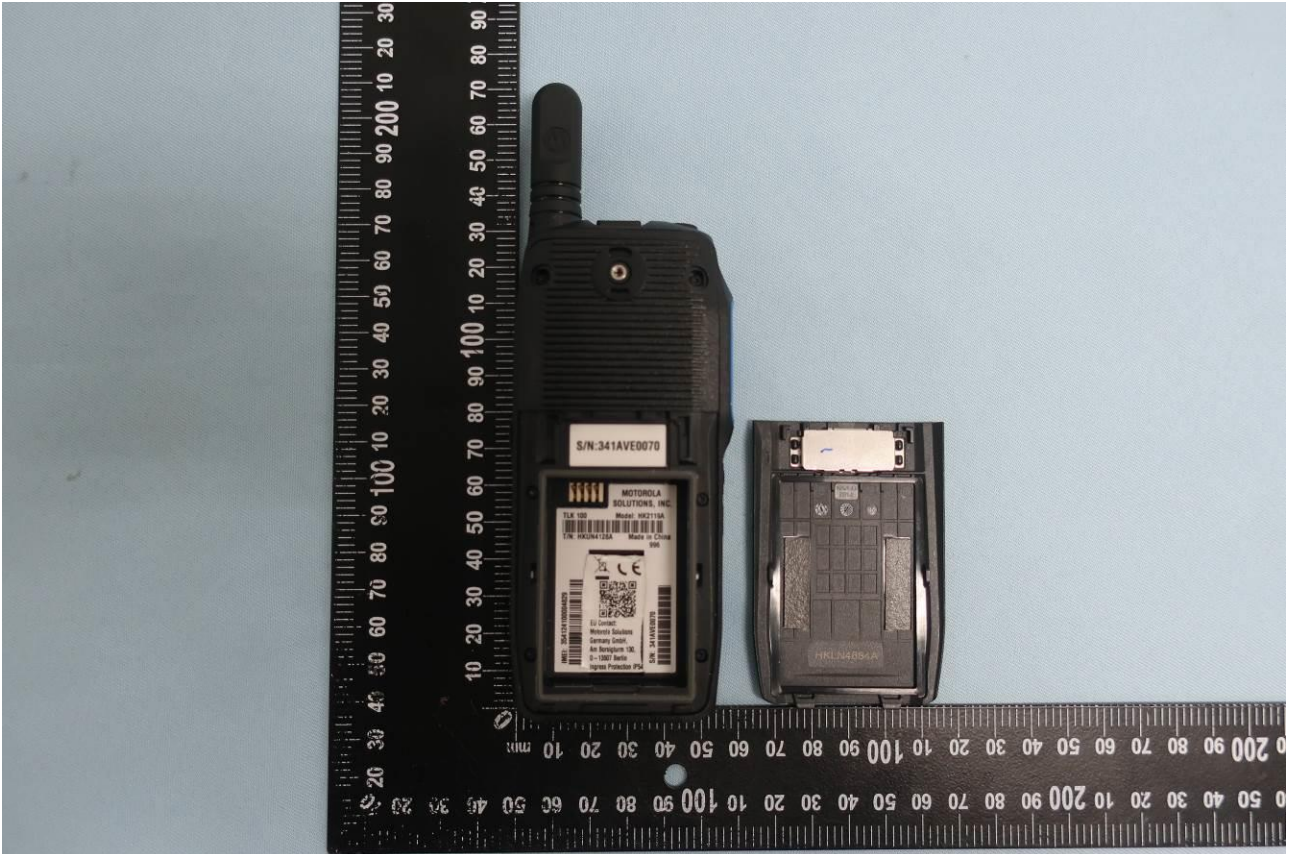

Applicant: Motorola Solutions Inc

Brand Name: Motorola Solutions

Model Name: TLK 100i

Model Number: HK2123A