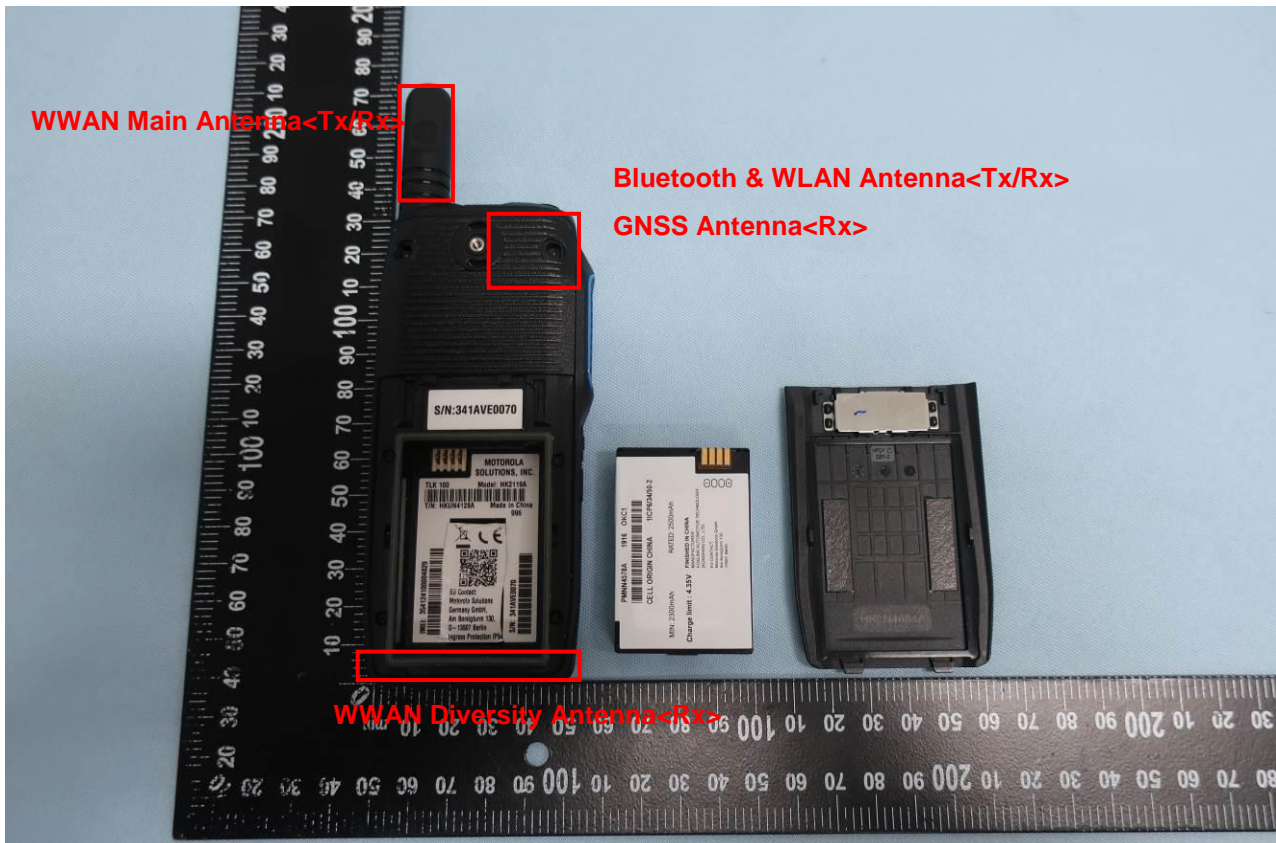

3. Internal Photograph of EUT

Applicant: Motorola Solutions Inc

Brand Name: Motorola Solutions

Model Name: TLK 100i

Model Number: HK2123A

Applicant: Motorola Solutions Inc

Brand Name: Motorola Solutions

Model Name: TLK 100i