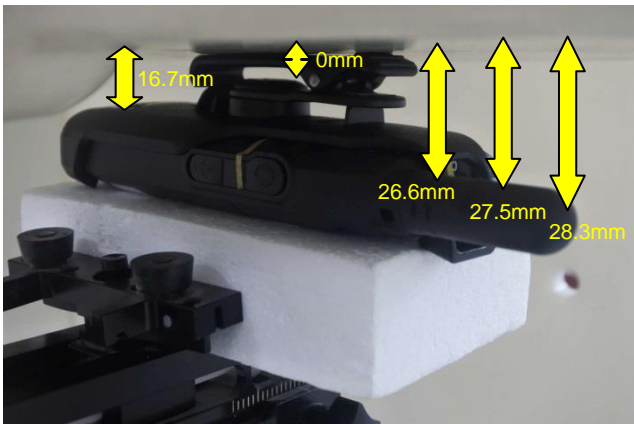

**Appendix D. SAR Test Setup Photos**

**In the front of face at 25mm**

**Front with Swivel Carry Holster,  
Test Separation 0 mm**

**Back with Swivel Carry Holster,  
Test Separation 0 mm**

**Back with Belt Clip, Test Separation 0 mm**

### Antenna Location

**Front View**