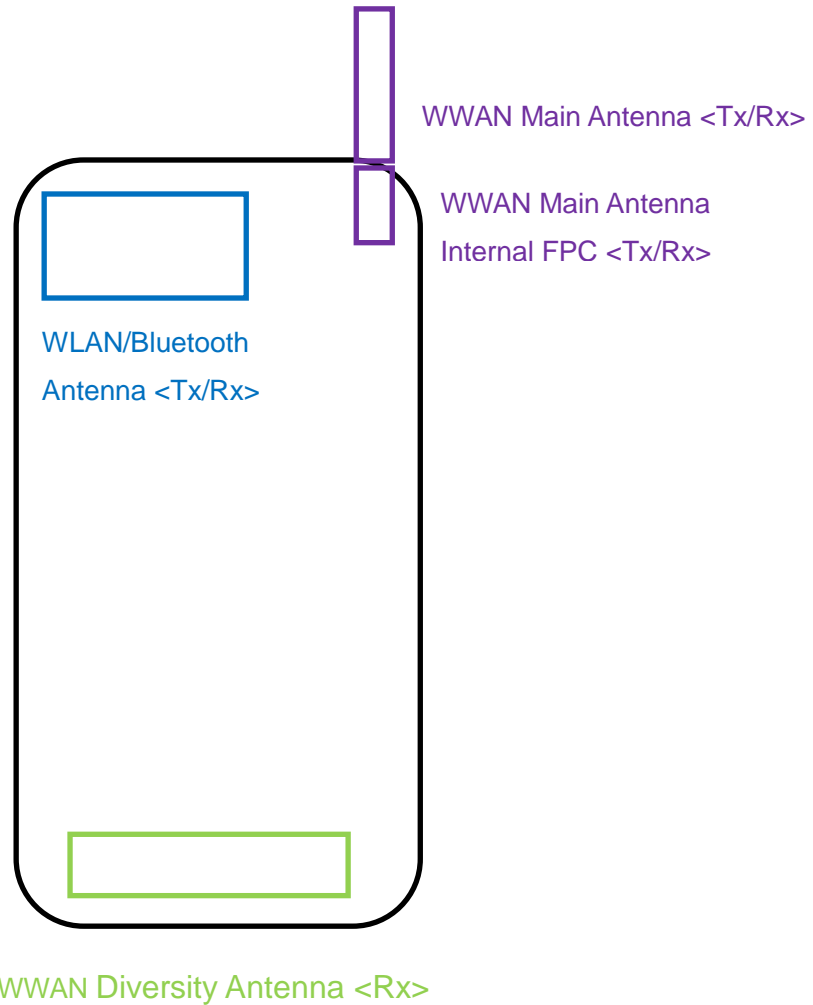

**Appendix D. SAR Test Setup Photos**

**In the front of face at 25mm**

**Front with Swivel Carry Holster,  
Test Separation 0 mm**

**Back with Swivel Carry Holster,  
Test Separation 0 mm**

**Back with Belt Clip, Test Separation 0 mm**

### Antenna Location

**Front View**