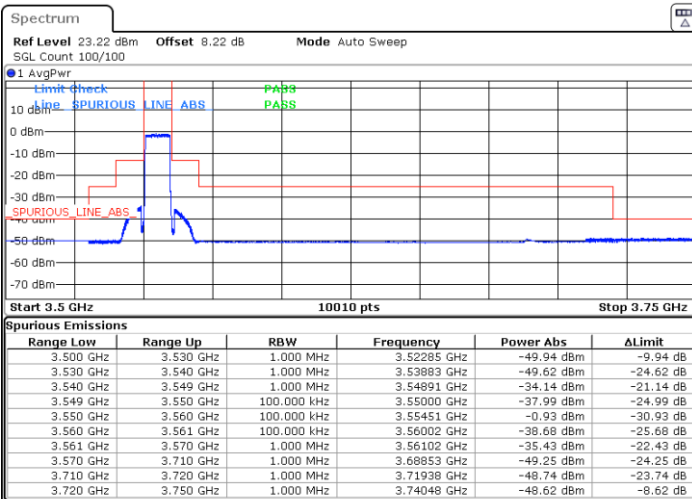

**N/A**

LTE Band 48 / 5MHz

16QAM

Highest Channel / 1RB0

Highest Channel / 1RBmax

Date: 10.SEP.2020 21:29:06

Date: 10.SEP.2020 21:42:17

Highest Channel / Full RB

N/A

Date: 10.SEP.2020 21:27:58

LTE Band 48 / 10MHz

16QAM

Lowest Channel / 1RB0

Lowest Channel / 1RBmax

Date: 10.SEP.2020 22:39:13

Date: 10.SEP.2020 22:33:17

Lowest Channel / Full RB

N/A

Date: 10.SEP.2020 22:45:14

LTE Band 48 / 10MHz

16QAM

Middle Channel / 1RB0

Middle Channel / 1RBmax

Date: 10.SEP.2020 22:21:38

Date: 10.SEP.2020 22:27:29

Middle Channel / Full RB

N/A

Date: 10.SEP.2020 22:15:30

LTE Band 48 / 10MHz

16QAM

Highest Channel / 1RB0

Highest Channel / 1RBmax