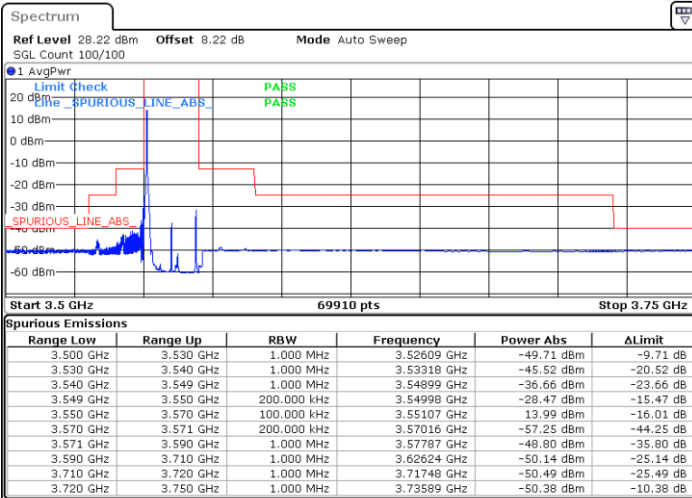

Middle Channel / 1RB0

Middle Channel / 1RBmax

Date: 11.SEP.2020 20:29:44

Date: 11.SEP.2020 20:28:26

Middle Channel / Full RB

N/A

Date: 11.SEP.2020 20:36:46

LTE Band 48 / 15MHz

16QAM

Highest Channel / 1RB0

Highest Channel / 1RBmax

Date: 11.SEP.2020 20:11:53

Date: 11.SEP.2020 20:07:05

Highest Channel / Full RB

N/A

Date: 11.SEP.2020 20:12:50

LTE Band 48 / 20MHz

16QAM

Lowest Channel / 1RB0

Lowest Channel / 1RBmax

Date: 11.SEP.2020 21:07:44

Date: 11.SEP.2020 21:09:24

Lowest Channel / Full RB

N/A