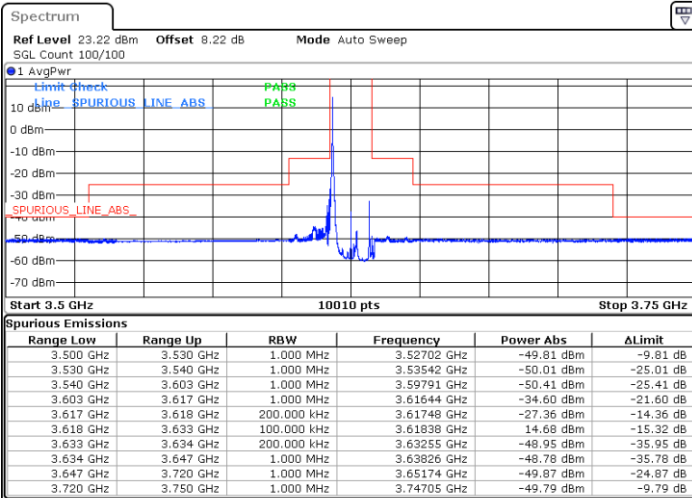

**N/A**

LTE Band 48 / 15MHz

QPSK

Lowest Channel / 1RB0

Lowest Channel / 1RBmax

Date: 11.SEP.2020 20:21:41

Date: 11.SEP.2020 20:22:59

Lowest Channel / Full RB

N/A

Date: 11.SEP.2020 20:15:49

LTE Band 48 / 15MHz

QPSK

Middle Channel / 1RB0

Middle Channel / 1RBmax

Date: 11.SEP.2020 20:31:51

Date: 11.SEP.2020 20:27:34

Middle Channel / Full RB

N/A

Date: 11.SEP.2020 20:34:22

LTE Band 48 / 15MHz

QPSK

Highest Channel / 1RB0

Highest Channel / 1RBmax

Date: 11.SEP.2020 20:10:49

Date: 11.SEP.2020 20:07:59

Highest Channel / Full RB

N/A

Date: 11.SEP.2020 20:14:30

LTE Band 48 / 20MHz

QPSK

Lowest Channel / 1RB0

Lowest Channel / 1RBmax