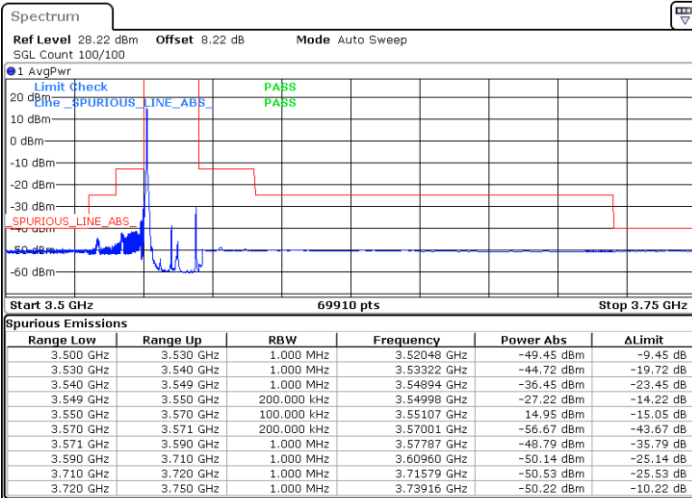

Middle Channel / Full RB

N/A

Date: 11.SEP.2020 20:34:22

LTE Band 48 / 15MHz

QPSK

Highest Channel / 1RB0

Highest Channel / 1RBmax

Date: 11.SEP.2020 20:10:49

Date: 11.SEP.2020 20:07:59

Highest Channel / Full RB

N/A

Date: 11.SEP.2020 20:14:30

LTE Band 48 / 20MHz

QPSK

Lowest Channel / 1RB0

Lowest Channel / 1RBmax

Date: 11.SEP.2020 21:04:08

Date: 11.SEP.2020 21:10:54

Lowest Channel / Full RB

N/A

Date: 11.SEP.2020 21:13:52

LTE Band 48 / 20MHz

QPSK

Middle Channel / 1RB0