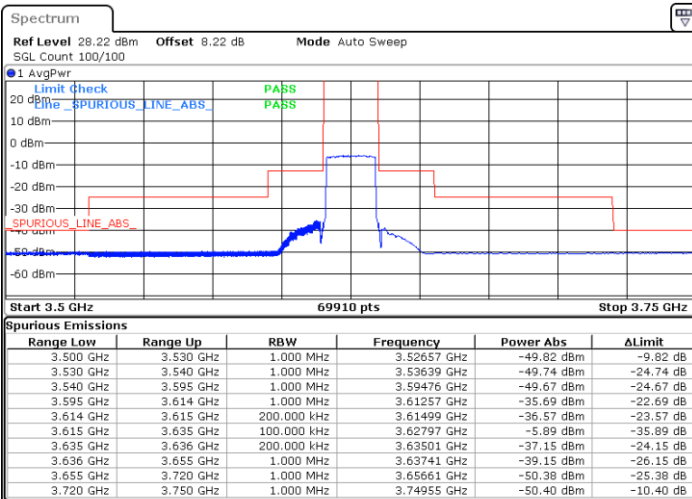

Date: 11.SEP.2020 20:07:59

Highest Channel / Full RB

N/A

Date: 11.SEP.2020 20:14:30

LTE Band 48 / 20MHz

QPSK

Lowest Channel / 1RB0

Lowest Channel / 1RBmax

Date: 11.SEP.2020 21:04:08

Date: 11.SEP.2020 21:10:54

Lowest Channel / Full RB

N/A

Date: 11.SEP.2020 21:13:52

LTE Band 48 / 20MHz

QPSK

Middle Channel / 1RB0

Middle Channel / 1RBmax

Date: 11.SEP.2020 20:42:51

Date: 11.SEP.2020 20:52:36

Middle Channel / Full RB

N/A

Date: 11.SEP.2020 20:41:08

LTE Band 48 / 20MHz

QPSK

Highest Channel / 1RB0

Highest Channel / 1RBmax

Date: 11.SEP.2020 21:01:52

Date: 11.SEP.2020 20:55:38

Highest Channel / Full RB

N/A

Date: 11.SEP.2020 16:44:22

LTE Band 48 / 5MHz