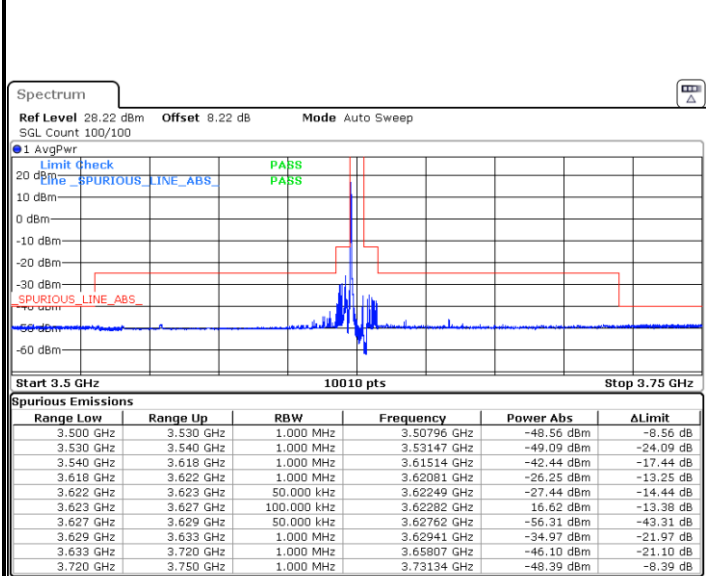

Highest Channel / 1RB0

Highest Channel / 1RBmax

Date: 11.SEP.2020 21:01:52

Date: 11.SEP.2020 20:55:38

Highest Channel / Full RB

N/A

Date: 11.SEP.2020 16:44:22

LTE Band 48 / 5MHz

16QAM

Lowest Channel / 1RB0

Lowest Channel / 1RBmax

Date: 10.SEP.2020 21:11:46

Date: 10.SEP.2020 21:08:11

Lowest Channel / Full RB

N/A

Date: 10.SEP.2020 21:21:27

**LTE Band 48 / 5MHz**

**16QAM**

**Middle Channel / 1RB0**

Date: 10.SEP.2020 21:01:19

**Middle Channel / 1RBmax**

Date: 10.SEP.2020 21:03:52

**Middle Channel / Full RB**

Date: 10.SEP.2020 20:58:55

**N/A**

LTE Band 48 / 5MHz

16QAM

Highest Channel / 1RB0

Highest Channel / 1RBmax

Date: 10.SEP.2020 21:29:06

Date: 10.SEP.2020 21:42:17

Highest Channel / Full RB