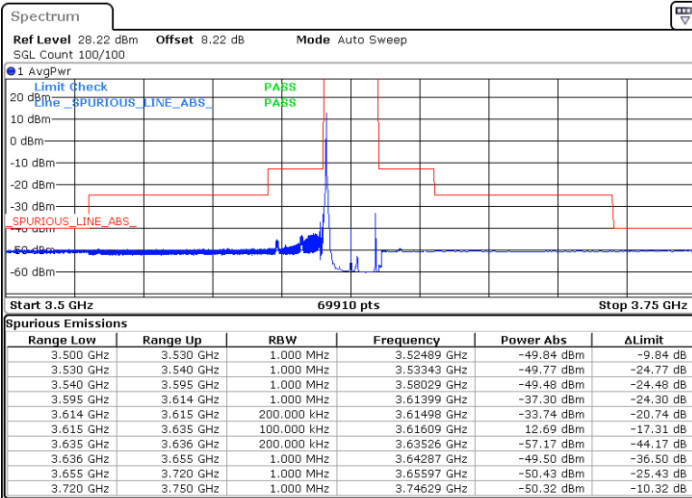

LTE Band 48 / 20MHz

16QAM

Lowest Channel / 1RB0

Lowest Channel / 1RBmax

Date: 11.SEP.2020 21:07:44

Date: 11.SEP.2020 21:09:24

Lowest Channel / Full RB

N/A

Date: 11.SEP.2020 21:15:55

LTE Band 48 / 20MHz

16QAM

Middle Channel / 1RB0

Middle Channel / 1RBmax

Date: 11.SEP.2020 20:46:56

Date: 11.SEP.2020 20:48:41

Middle Channel / Full RB