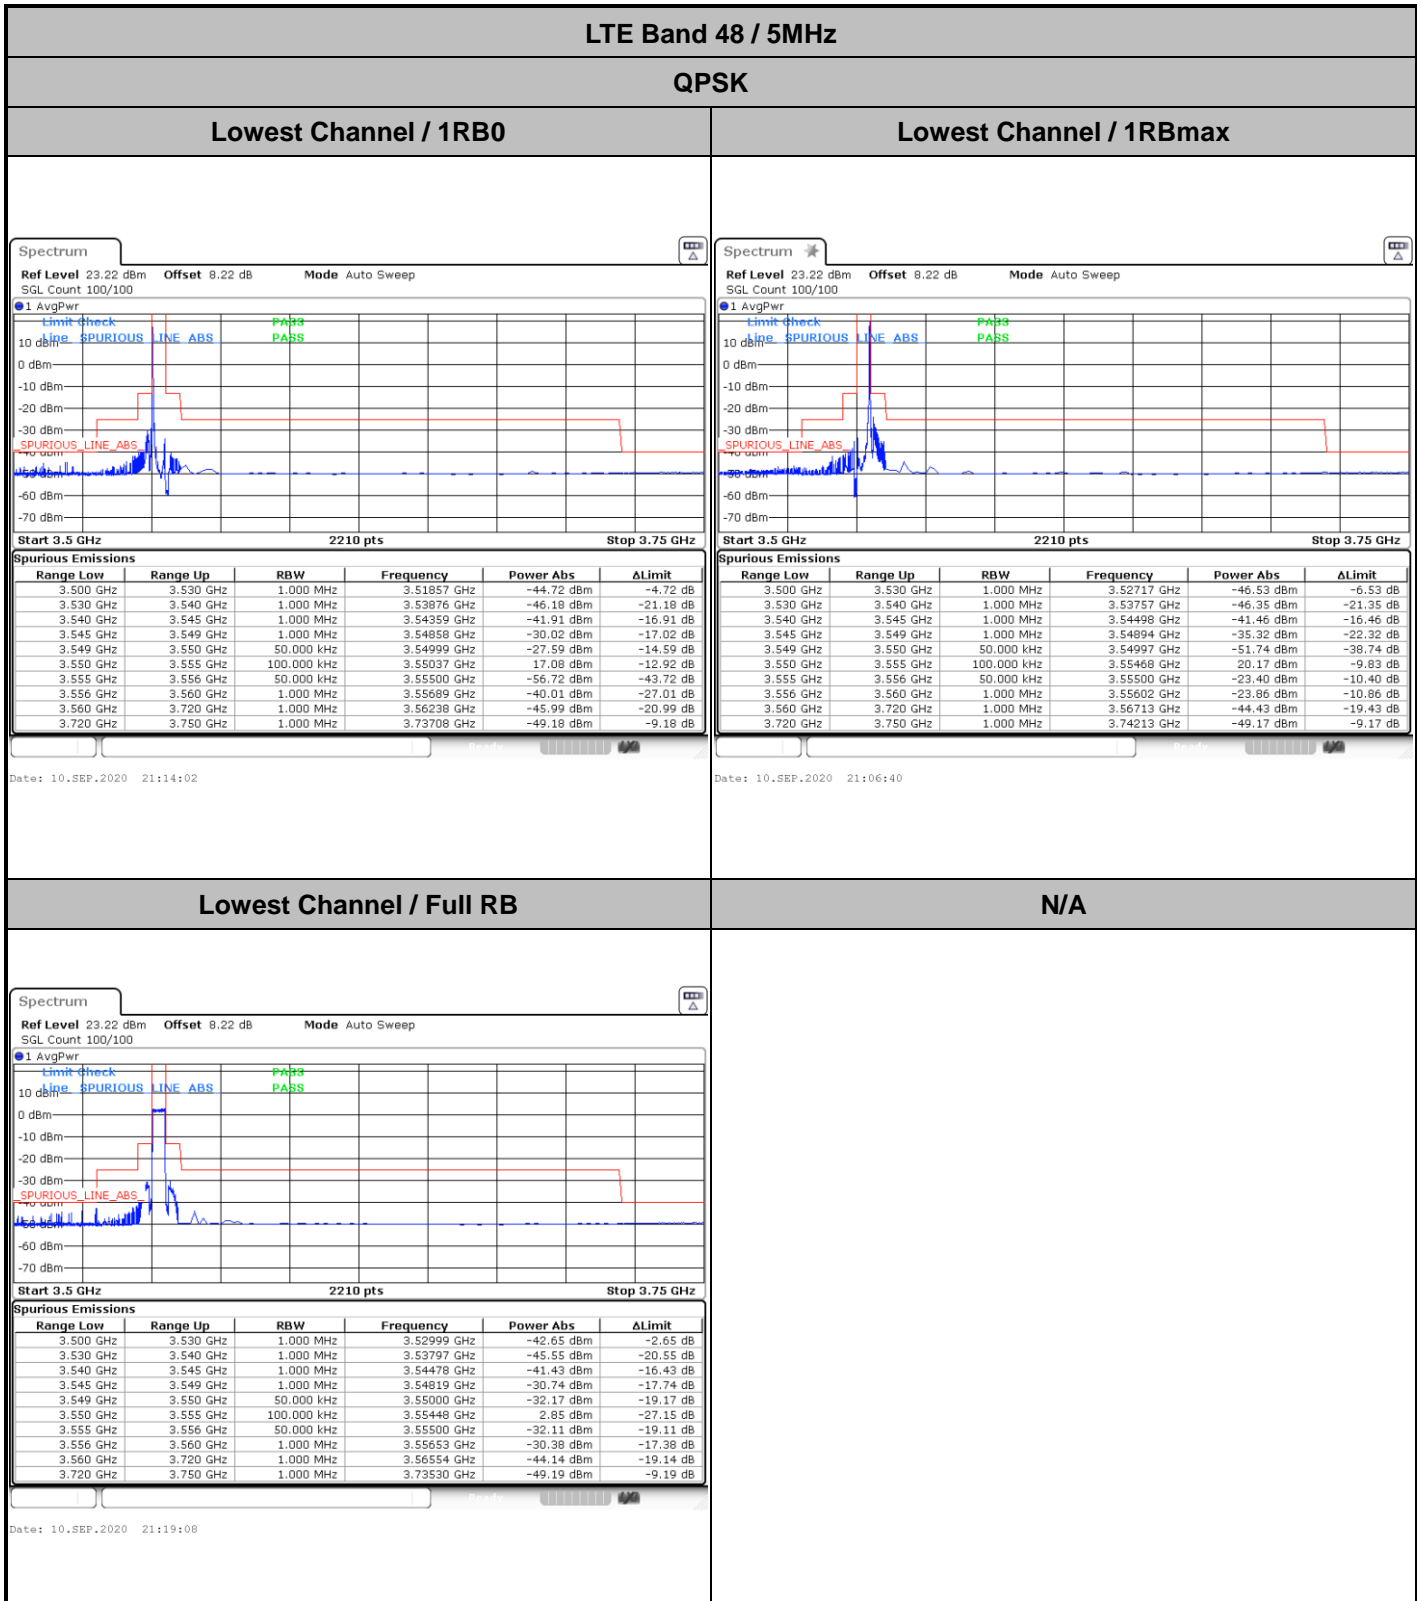

Date: 11\_SEP\_2020 16:42:02

Highest Channel / 20MHz / 16QAM

Date: 11\_SEP\_2020 16:40:27

Conducted Band Edge

LTE Band 48 / 5MHz

QPSK

Middle Channel / 1RB0

Middle Channel / 1RBmax

Date: 10.SEP.2020 21:02:03

Date: 10.SEP.2020 21:03:05

Middle Channel / Full RB

N/A

Date: 10.SEP.2020 20:58:04

LTE Band 48 / 5MHz

QPSK

Highest Channel / 1RB0