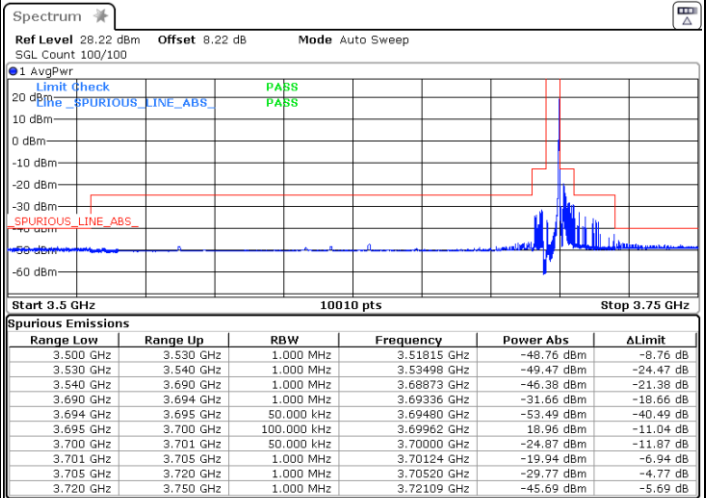

**LTE Band 48 / 5MHz**

**16QAM**

**Middle Channel / 1RB0**

Date: 10.SEP.2020 21:01:19

**Middle Channel / 1RBmax**

Date: 10.SEP.2020 21:03:52

**Middle Channel / Full RB**

Date: 10.SEP.2020 20:58:55

**N/A**

LTE Band 48 / 5MHz

16QAM

Highest Channel / 1RB0

Highest Channel / 1RBmax

Date: 10.SEP.2020 21:29:06

Date: 10.SEP.2020 21:42:17

Highest Channel / Full RB

N/A

Date: 10.SEP.2020 21:27:58

LTE Band 48 / 10MHz

16QAM

Lowest Channel / 1RB0

Lowest Channel / 1RBmax

Date: 10.SEP.2020 22:39:13

Date: 10.SEP.2020 22:33:17