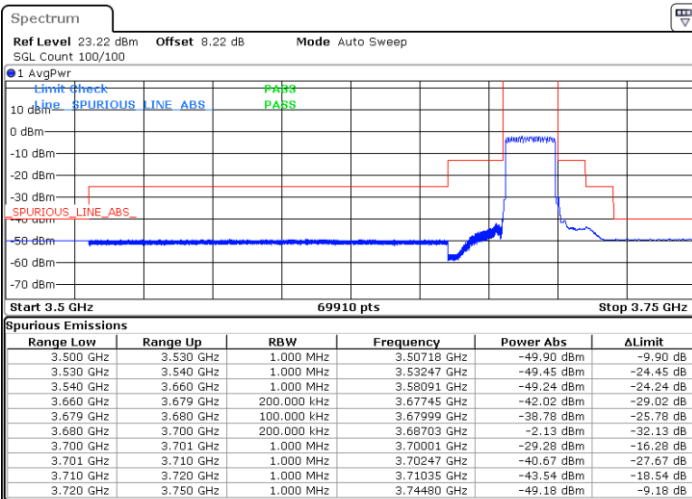

Middle Channel / 1RBmax

Date: 11.SEP.2020 20:42:51

Date: 11.SEP.2020 20:52:36

Middle Channel / Full RB

N/A

Date: 11.SEP.2020 20:41:08

LTE Band 48 / 20MHz

QPSK

Highest Channel / 1RB0

Highest Channel / 1RBmax

Date: 11.SEP.2020 21:01:52

Date: 11.SEP.2020 20:55:38

Highest Channel / Full RB

N/A

Date: 11.SEP.2020 16:44:22

LTE Band 48 / 5MHz

16QAM

Lowest Channel / 1RB0

Lowest Channel / 1RBmax

Date: 10.SEP.2020 21:11:46

Date: 10.SEP.2020 21:08:11

Lowest Channel / Full RB

N/A

Date: 10.SEP.2020 21:21:27