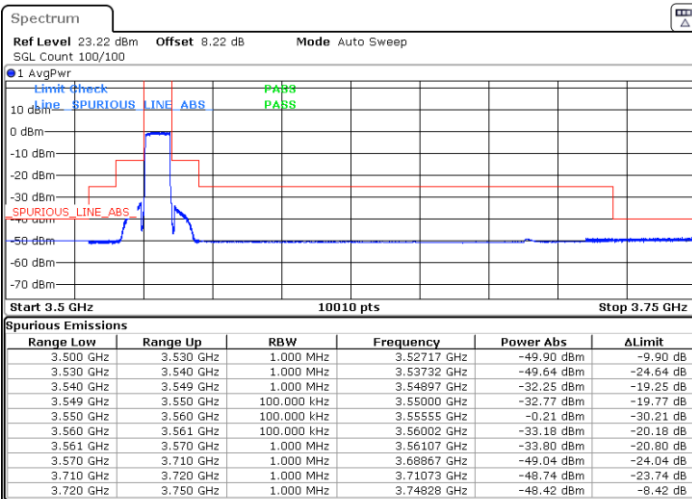

Highest Channel / 1RBmax

Date: 10.SEP.2020 21:33:55

Date: 10.SEP.2020 21:49:20

Highest Channel / Full RB

N/A

Date: 10.SEP.2020 21:27:05

LTE Band 48 / 10MHz

QPSK

Lowest Channel / 1RB0

Lowest Channel / 1RBmax

Date: 10.SEP.2020 22:37:20

Date: 10.SEP.2020 22:35:03

Lowest Channel / Full RB

N/A

Date: 10.SEP.2020 22:46:48

LTE Band 48 / 10MHz

**LTE Band 48 / 10MHz**

**QPSK**

**Highest Channel / 1RB0**

Date: 10.SEP.2020 23:04:09

**Highest Channel / 1RBmax**

Date: 10.SEP.2020 23:17:11

**Highest Channel / Full RB**

Date: 10.SEP.2020 22:50:20