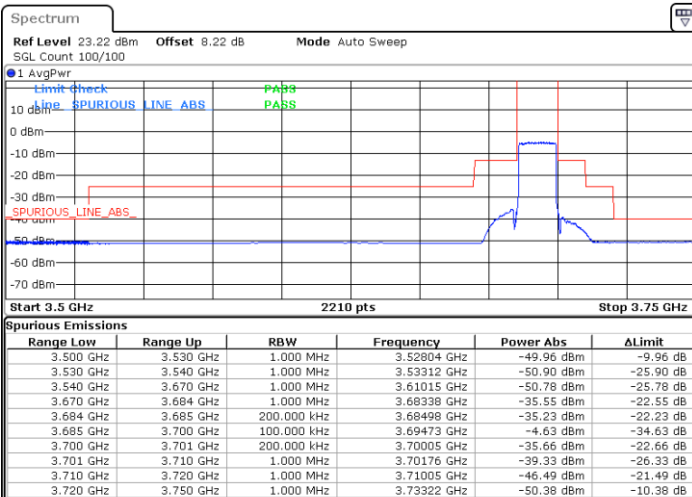

N/A

Date: 11.SEP.2020 20:15:49

LTE Band 48 / 15MHz

QPSK

Middle Channel / 1RB0

Middle Channel / 1RBmax

Date: 11.SEP.2020 20:31:51

Date: 11.SEP.2020 20:27:34

Middle Channel / Full RB

N/A

Date: 11.SEP.2020 20:34:22

LTE Band 48 / 15MHz

QPSK

Highest Channel / 1RB0

Highest Channel / 1RBmax

Date: 11.SEP.2020 20:10:49

Date: 11.SEP.2020 20:07:59

Highest Channel / Full RB

N/A

Date: 11.SEP.2020 20:14:30

LTE Band 48 / 20MHz

QPSK

Lowest Channel / 1RB0

Lowest Channel / 1RBmax