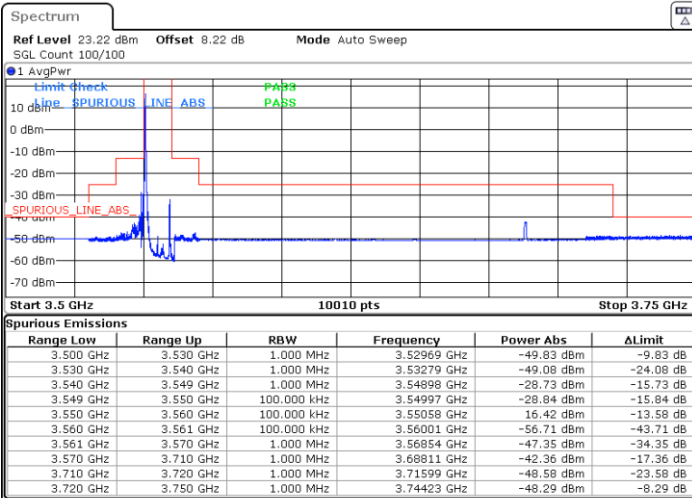

**N/A**

LTE Band 48 / 5MHz

16QAM

Highest Channel / 1RB0

Highest Channel / 1RBmax

Date: 10.SEP.2020 21:29:06

Date: 10.SEP.2020 21:42:17

Highest Channel / Full RB

N/A

Date: 10.SEP.2020 21:27:58

LTE Band 48 / 10MHz

16QAM

Lowest Channel / 1RB0

Lowest Channel / 1RBmax

Date: 10.SEP.2020 22:39:13

Date: 10.SEP.2020 22:33:17

Lowest Channel / Full RB

N/A

Date: 10.SEP.2020 22:45:14

LTE Band 48 / 10MHz

16QAM

Middle Channel / 1RB0

Middle Channel / 1RBmax

Date: 10.SEP.2020 22:21:38