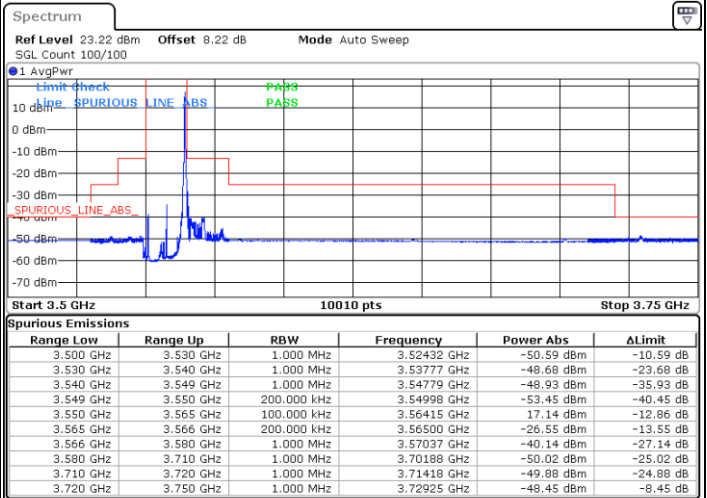

Date: 10.SEP.2020 22:27:29

Middle Channel / Full RB

N/A

Date: 10.SEP.2020 22:15:30

LTE Band 48 / 10MHz

16QAM

Highest Channel / 1RB0

Highest Channel / 1RBmax

Date: 10.SEP.2020 23:07:43

Date: 10.SEP.2020 23:15:39

Highest Channel / Full RB

N/A

Date: 10.SEP.2020 22:53:25

LTE Band 48 / 15MHz

16QAM

Lowest Channel / 1RB0

Lowest Channel / 1RBmax

Date: 11.SEP.2020 20:19:38

Date: 11.SEP.2020 20:25:25

Lowest Channel / Full RB

N/A

Date: 11.SEP.2020 20:17:04

LTE Band 48 / 15MHz

16QAM