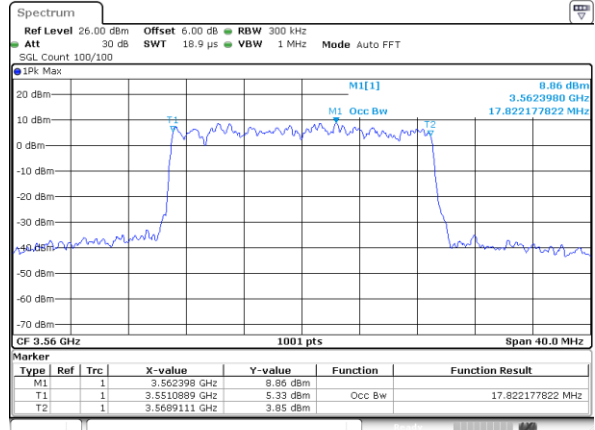

Lowest Channel / 20MHz / 16QAM

Date: 11_SEP_2020 16:39:07