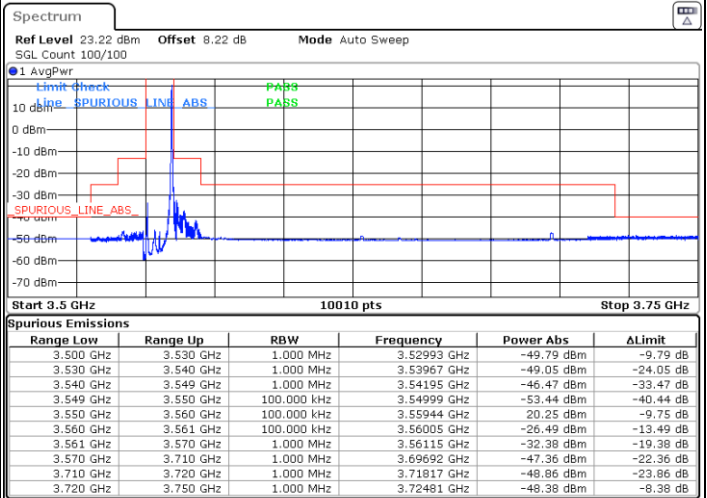

Date: 10.SEP.2020 21:02:03

Date: 10.SEP.2020 21:03:05

Middle Channel / Full RB

N/A

Date: 10.SEP.2020 20:58:04

LTE Band 48 / 5MHz

QPSK

Highest Channel / 1RB0

Highest Channel / 1RBmax

Date: 10.SEP.2020 21:33:55

Date: 10.SEP.2020 21:49:20

Highest Channel / Full RB

N/A

Date: 10.SEP.2020 21:27:05

LTE Band 48 / 10MHz

QPSK

Lowest Channel / 1RB0

Lowest Channel / 1RBmax

Date: 10.SEP.2020 22:37:20

Date: 10.SEP.2020 22:35:03

Lowest Channel / Full RB

N/A

Date: 10.SEP.2020 22:46:48

LTE Band 48 / 10MHz