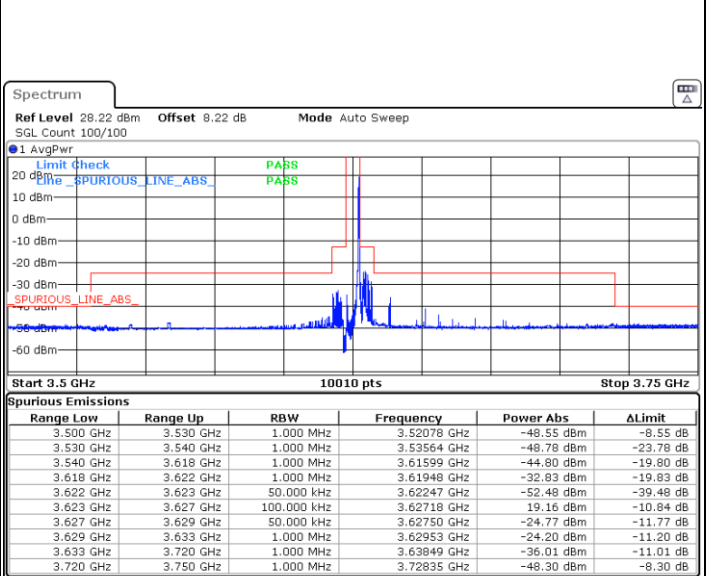

Highest Channel / 1RB0

Highest Channel / 1RBmax

Date: 11.SEP.2020 21:01:52

Date: 11.SEP.2020 20:55:38

Highest Channel / Full RB

N/A

Date: 11.SEP.2020 16:44:22

LTE Band 48 / 5MHz

**LTE Band 48 / 5MHz**

**16QAM**

**Middle Channel / 1RB0**

Date: 10.SEP.2020 21:01:19

**Middle Channel / 1RBmax**

Date: 10.SEP.2020 21:03:52

**Middle Channel / Full RB**

Date: 10.SEP.2020 20:58:55

**N/A**

LTE Band 48 / 5MHz

16QAM

Highest Channel / 1RB0

Highest Channel / 1RBmax

Date: 10.SEP.2020 21:29:06

Date: 10.SEP.2020 21:42:17

Highest Channel / Full RB

N/A

Date: 10.SEP.2020 21:27:58

LTE Band 48 / 10MHz

16QAM

Lowest Channel / 1RB0

Lowest Channel / 1RBmax

Date: 10.SEP.2020 22:39:13

Date: 10.SEP.2020 22:33:17