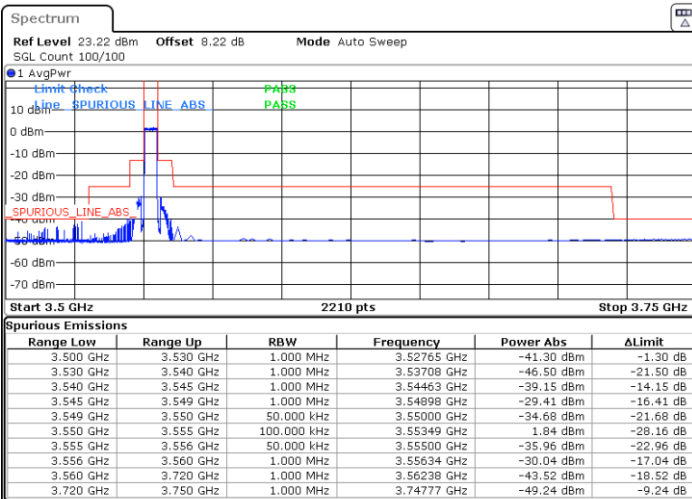

Highest Channel / 1RB0

Highest Channel / 1RBmax

Date: 11.SEP.2020 21:01:52

Date: 11.SEP.2020 20:55:38

Highest Channel / Full RB

N/A

Date: 11.SEP.2020 16:44:22

LTE Band 48 / 5MHz

16QAM

Lowest Channel / 1RB0

Lowest Channel / 1RBmax

Date: 10.SEP.2020 21:11:46

Date: 10.SEP.2020 21:08:11

Lowest Channel / Full RB

N/A

Date: 10.SEP.2020 21:21:27

**LTE Band 48 / 5MHz**

**16QAM**

**Middle Channel / 1RB0**

Date: 10.SEP.2020 21:01:19

**Middle Channel / 1RBmax**

Date: 10.SEP.2020 21:03:52

**Middle Channel / Full RB**

Date: 10.SEP.2020 20:58:55

**N/A**

LTE Band 48 / 5MHz

16QAM

Highest Channel / 1RB0

Highest Channel / 1RBmax

Date: 10.SEP.2020 21:29:06

Date: 10.SEP.2020 21:42:17

Highest Channel / Full RB