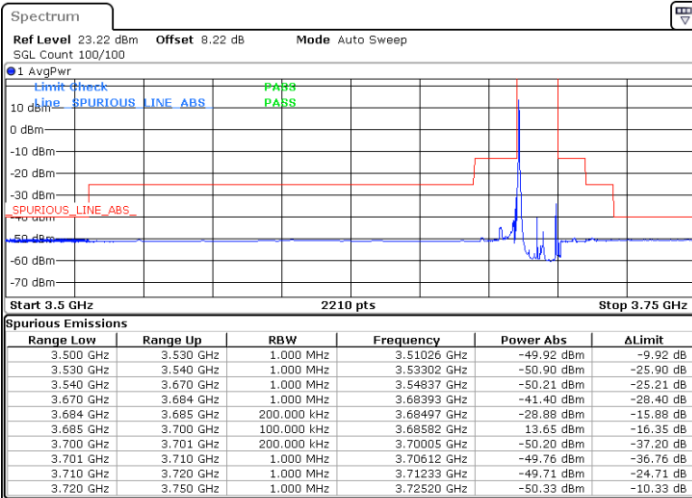

Middle Channel / Full RB

N/A

Date: 11.SEP.2020 20:34:22

LTE Band 48 / 15MHz

QPSK

Highest Channel / 1RB0

Highest Channel / 1RBmax

Date: 11.SEP.2020 20:10:49

Date: 11.SEP.2020 20:07:59

Highest Channel / Full RB

N/A

Date: 11.SEP.2020 20:14:30

LTE Band 48 / 20MHz

QPSK

Lowest Channel / 1RB0

Lowest Channel / 1RBmax