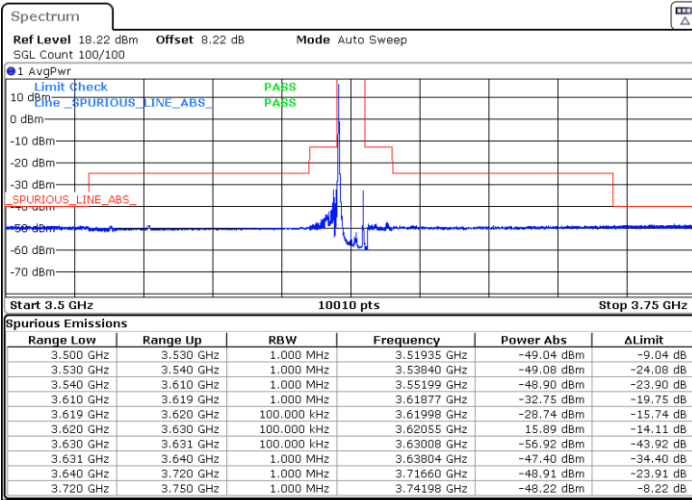

N/A

Date: 10.SEP.2020 21:27:58

LTE Band 48 / 10MHz

16QAM

Lowest Channel / 1RB0

Lowest Channel / 1RBmax

Date: 10.SEP.2020 22:39:13

Date: 10.SEP.2020 22:33:17

Lowest Channel / Full RB

N/A

Date: 10.SEP.2020 22:45:14

LTE Band 48 / 10MHz

16QAM

Middle Channel / 1RB0

Middle Channel / 1RBmax

Date: 10.SEP.2020 22:21:38

Date: 10.SEP.2020 22:27:29

Middle Channel / Full RB

N/A

Date: 10.SEP.2020 22:15:30

LTE Band 48 / 10MHz

16QAM

Highest Channel / 1RB0

Highest Channel / 1RBmax

Date: 10.SEP.2020 23:07:43

Date: 10.SEP.2020 23:15:39

Highest Channel / Full RB

N/A

Date: 10.SEP.2020 22:53:25

LTE Band 48 / 15MHz

16QAM

Lowest Channel / 1RB0