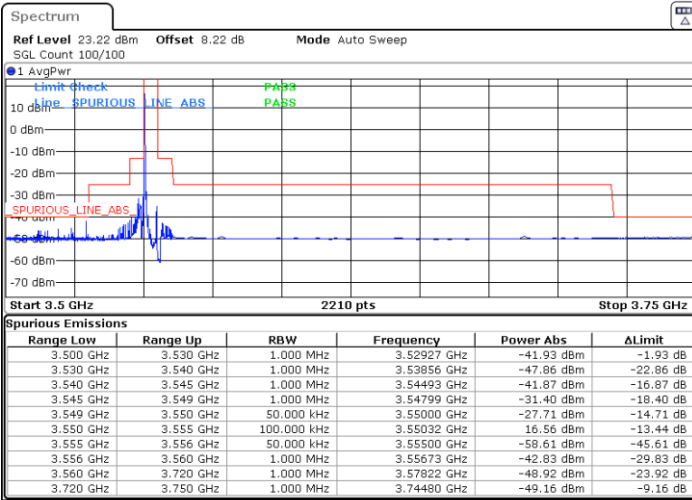

Middle Channel / 1RBmax

Date: 11.SEP.2020 20:42:51

Date: 11.SEP.2020 20:52:36

Middle Channel / Full RB

N/A

Date: 11.SEP.2020 20:41:08

LTE Band 48 / 20MHz

QPSK

Highest Channel / 1RB0

Highest Channel / 1RBmax

Date: 11.SEP.2020 21:01:52

Date: 11.SEP.2020 20:55:38

Highest Channel / Full RB

N/A

Date: 11.SEP.2020 16:44:22

LTE Band 48 / 5MHz

16QAM

Lowest Channel / 1RB0

Lowest Channel / 1RBmax

Date: 10.SEP.2020 21:11:46

Date: 10.SEP.2020 21:08:11

Lowest Channel / Full RB

N/A

Date: 10.SEP.2020 21:21:27