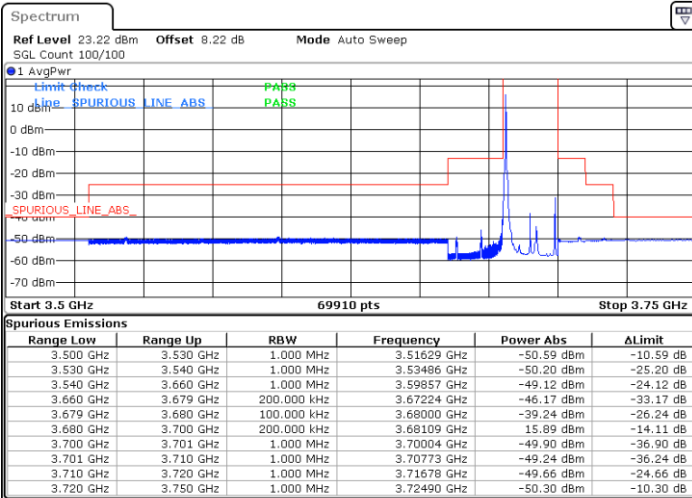

Date: 11.SEP.2020 21:04:08

Date: 11.SEP.2020 21:10:54

Lowest Channel / Full RB

N/A

Date: 11.SEP.2020 21:13:52

LTE Band 48 / 20MHz

QPSK

Middle Channel / 1RB0

Middle Channel / 1RBmax

Date: 11.SEP.2020 20:42:51

Date: 11.SEP.2020 20:52:36

Middle Channel / Full RB

N/A

Date: 11.SEP.2020 20:41:08

LTE Band 48 / 20MHz

QPSK

Highest Channel / 1RB0

Highest Channel / 1RBmax

Date: 11.SEP.2020 21:01:52

Date: 11.SEP.2020 20:55:38

Highest Channel / Full RB

N/A

Date: 11.SEP.2020 16:44:22

LTE Band 48 / 5MHz