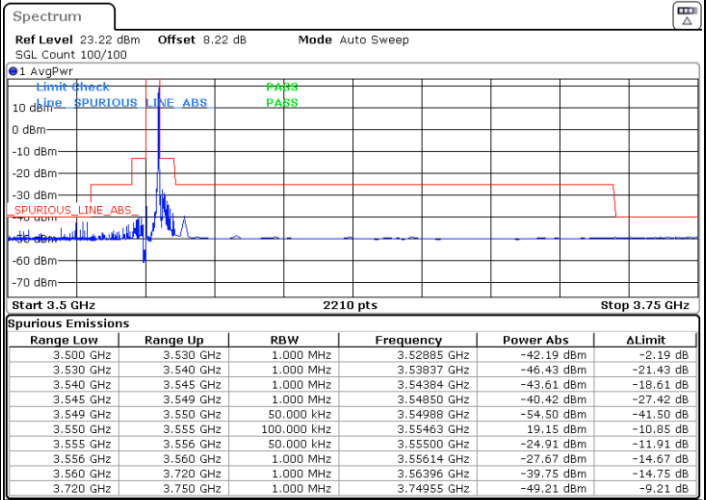

Middle Channel / 1RBmax

Date: 11.SEP.2020 20:42:51

Date: 11.SEP.2020 20:52:36

Middle Channel / Full RB

N/A

Date: 11.SEP.2020 20:41:08

LTE Band 48 / 20MHz

QPSK

Highest Channel / 1RB0

Highest Channel / 1RBmax

Date: 11.SEP.2020 21:01:52

Date: 11.SEP.2020 20:55:38

Highest Channel / Full RB

N/A

Date: 11.SEP.2020 16:44:22

LTE Band 48 / 5MHz

16QAM

Lowest Channel / 1RB0

Lowest Channel / 1RBmax

Date: 10.SEP.2020 21:11:46

Date: 10.SEP.2020 21:08:11

Lowest Channel / Full RB

N/A

Date: 10.SEP.2020 21:21:27

**LTE Band 48 / 5MHz**

**16QAM**

**Middle Channel / 1RB0**

Date: 10.SEP.2020 21:01:19

**Middle Channel / 1RBmax**

Date: 10.SEP.2020 21:03:52

**Middle Channel / Full RB**

Date: 10.SEP.2020 20:58:55