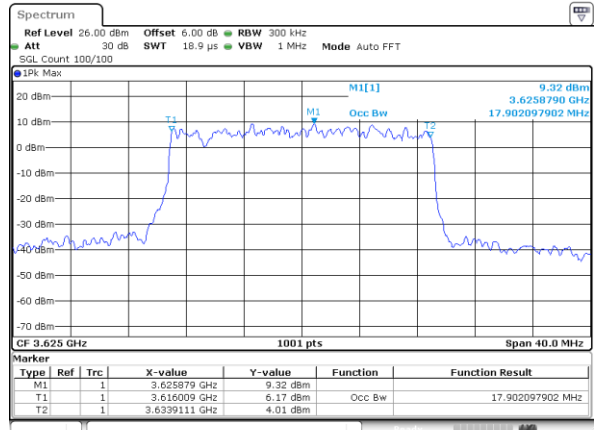

Date: 11\_SEP\_2020 16:30:01

Highest Channel / 15MHz / QPSK

Date: 11\_SEP\_2020 16:31:54

Highest Channel / 15MHz / 16QAM

Date: 11\_SEP\_2020 16:32:18

LTE Band 48

Lowest Channel / 20MHz / QPSK

Date: 11\_SEP\_2020 16:37:46

Lowest Channel / 20MHz / 16QAM

Date: 11\_SEP\_2020 16:39:07

Middle Channel / 20MHz / QPSK

Date: 11\_SEP\_2020 16:36:57

Middle Channel / 20MHz / 16QAM

Date: 11\_SEP\_2020 16:33:36

Highest Channel / 20MHz / QPSK

Date: 11\_SEP\_2020 16:42:02

Highest Channel / 20MHz / 16QAM

Date: 11\_SEP\_2020 16:40:27

Conducted Band Edge

LTE Band 48 / 5MHz

QPSK

Middle Channel / 1RB0

Middle Channel / 1RBmax