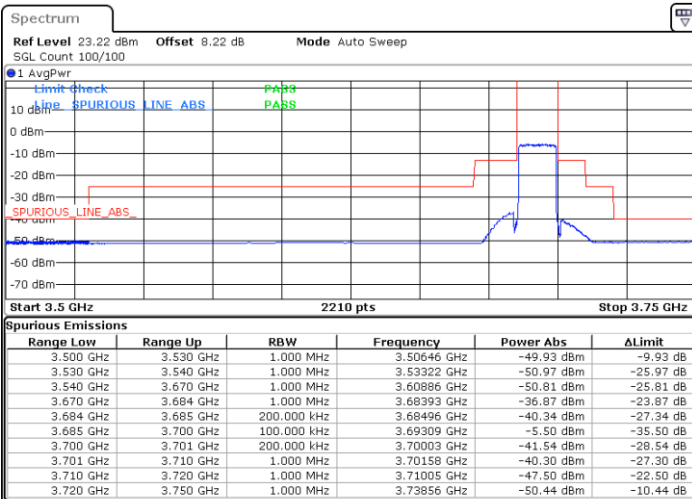

Lowest Channel / 1RBmax

Date: 11.SEP.2020 20:19:38

Date: 11.SEP.2020 20:25:25

Lowest Channel / Full RB

N/A

Date: 11.SEP.2020 20:17:04

LTE Band 48 / 15MHz

16QAM

Middle Channel / 1RB0

Middle Channel / 1RBmax

Date: 11.SEP.2020 20:29:44

Date: 11.SEP.2020 20:28:26

Middle Channel / Full RB

N/A

Date: 11.SEP.2020 20:36:46

LTE Band 48 / 15MHz

16QAM

Highest Channel / 1RB0

Highest Channel / 1RBmax

Date: 11.SEP.2020 20:11:53

Date: 11.SEP.2020 20:07:05

Highest Channel / Full RB

N/A

Date: 11.SEP.2020 20:12:50

LTE Band 48 / 20MHz

16QAM

Lowest Channel / 1RB0

Lowest Channel / 1RBmax

Date: 11.SEP.2020 21:07:44

Date: 11.SEP.2020 21:09:24

Lowest Channel / Full RB

N/A