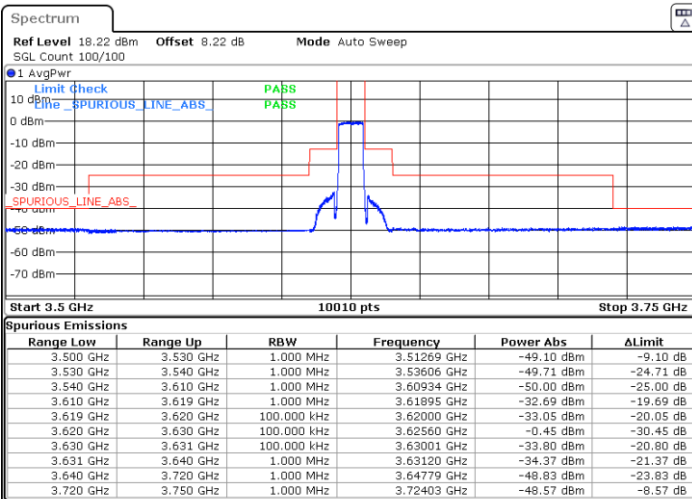

Lowest Channel / 1RB0

Lowest Channel / 1RBmax

Date: 10.SEP.2020 22:37:20

Date: 10.SEP.2020 22:35:03

Lowest Channel / Full RB

N/A

Date: 10.SEP.2020 22:46:48

LTE Band 48 / 10MHz

QPSK

Middle Channel / 1RB0

Middle Channel / 1RBmax

Date: 10.SEP.2020 22:23:34

Date: 10.SEP.2020 22:25:36

Middle Channel / Full RB

N/A

Date: 10.SEP.2020 22:11:26

**LTE Band 48 / 10MHz**

**QPSK**

**Highest Channel / 1RB0**

Date: 10.SEP.2020 23:04:09

**Highest Channel / 1RBmax**

Date: 10.SEP.2020 23:17:11

**Highest Channel / Full RB**

Date: 10.SEP.2020 22:50:20