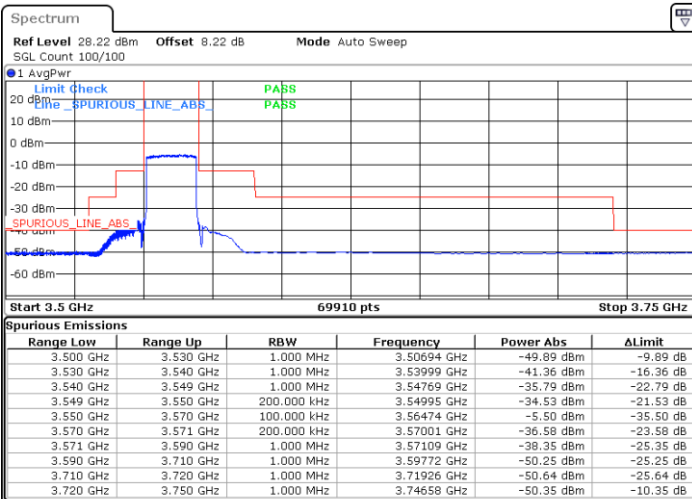

Middle Channel / Full RB

N/A

Date: 11.SEP.2020 20:34:22

LTE Band 48 / 15MHz

QPSK

Highest Channel / 1RB0

Highest Channel / 1RBmax

Date: 11.SEP.2020 20:10:49

Date: 11.SEP.2020 20:07:59

Highest Channel / Full RB

N/A

Date: 11.SEP.2020 20:14:30

LTE Band 48 / 20MHz

QPSK

Lowest Channel / 1RB0

Lowest Channel / 1RBmax

Date: 11.SEP.2020 21:04:08

Date: 11.SEP.2020 21:10:54

Lowest Channel / Full RB

N/A

Date: 11.SEP.2020 21:13:52

LTE Band 48 / 20MHz

QPSK

Middle Channel / 1RB0