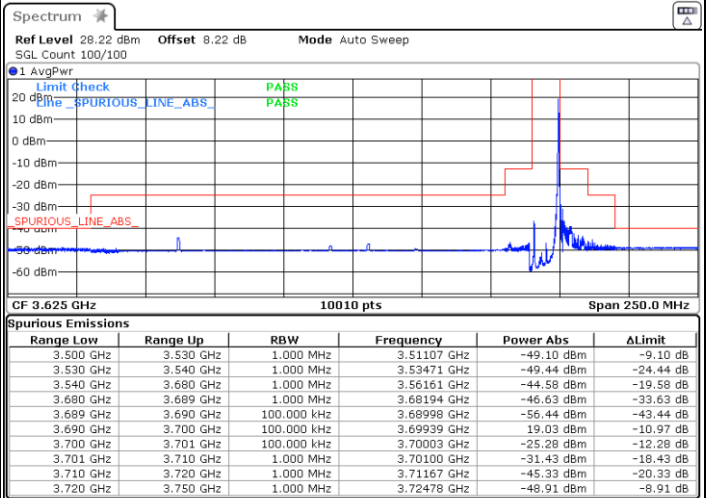

Lowest Channel / Full RB

N/A

Date: 10.SEP.2020 22:45:14

LTE Band 48 / 10MHz

16QAM

Middle Channel / 1RB0

Middle Channel / 1RBmax

Date: 10.SEP.2020 22:21:38

Date: 10.SEP.2020 22:27:29

Middle Channel / Full RB

N/A

Date: 10.SEP.2020 22:15:30

LTE Band 48 / 10MHz

16QAM

Highest Channel / 1RB0

Highest Channel / 1RBmax

Date: 10.SEP.2020 23:07:43

Date: 10.SEP.2020 23:15:39

Highest Channel / Full RB

N/A

Date: 10.SEP.2020 22:53:25

LTE Band 48 / 15MHz

16QAM

Lowest Channel / 1RB0

Lowest Channel / 1RBmax

Date: 11.SEP.2020 20:19:38

Date: 11.SEP.2020 20:25:25

Lowest Channel / Full RB

N/A

Date: 11.SEP.2020 20:17:04

LTE Band 48 / 15MHz

16QAM