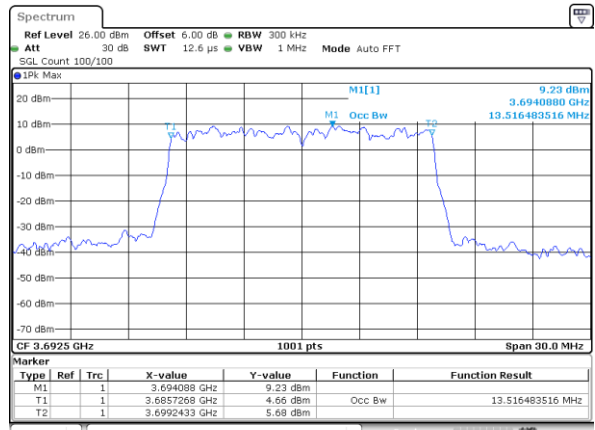

LTE Band 48

Lowest Channel / 15MHz / QPSK

Date: 11\_SEP\_2020 16:31:14

Lowest Channel / 15MHz / 16QAM

Date: 11\_SEP\_2020 16:30:40

Middle Channel / 15MHz / QPSK

Date: 11\_SEP\_2020 16:29:36

Middle Channel / 15MHz / 16QAM

Date: 11\_SEP\_2020 16:30:01

Highest Channel / 15MHz / QPSK

Date: 11\_SEP\_2020 16:31:54

Highest Channel / 15MHz / 16QAM

Date: 11\_SEP\_2020 16:32:18

LTE Band 48

Lowest Channel / 20MHz / QPSK

Date: 11\_SEP\_2020 16:37:46