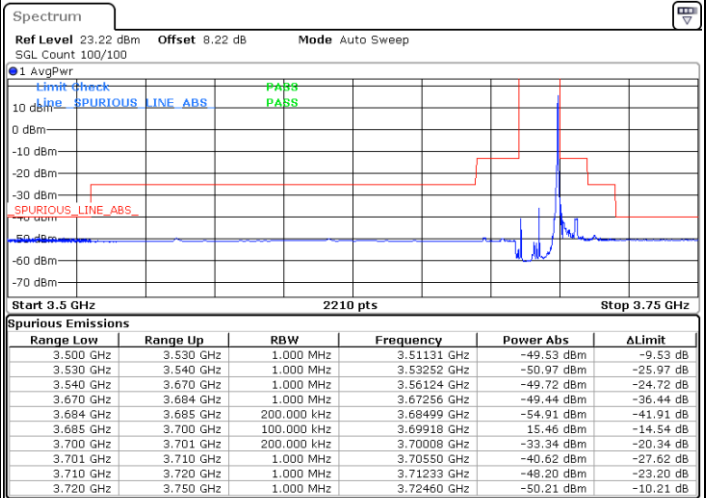

Lowest Channel / 1RBmax

Date: 11.SEP.2020 20:19:38

Date: 11.SEP.2020 20:25:25

Lowest Channel / Full RB

N/A

Date: 11.SEP.2020 20:17:04

LTE Band 48 / 15MHz

16QAM

Middle Channel / 1RB0

Middle Channel / 1RBmax

Date: 11.SEP.2020 20:29:44

Date: 11.SEP.2020 20:28:26

Middle Channel / Full RB

N/A

Date: 11.SEP.2020 20:36:46

LTE Band 48 / 15MHz

16QAM

Highest Channel / 1RB0

Highest Channel / 1RBmax

Date: 11.SEP.2020 20:11:53

Date: 11.SEP.2020 20:07:05

Highest Channel / Full RB

N/A

Date: 11.SEP.2020 20:12:50

LTE Band 48 / 20MHz

16QAM

Lowest Channel / 1RB0

Lowest Channel / 1RBmax

Date: 11.SEP.2020 21:07:44

Date: 11.SEP.2020 21:09:24

Lowest Channel / Full RB

N/A