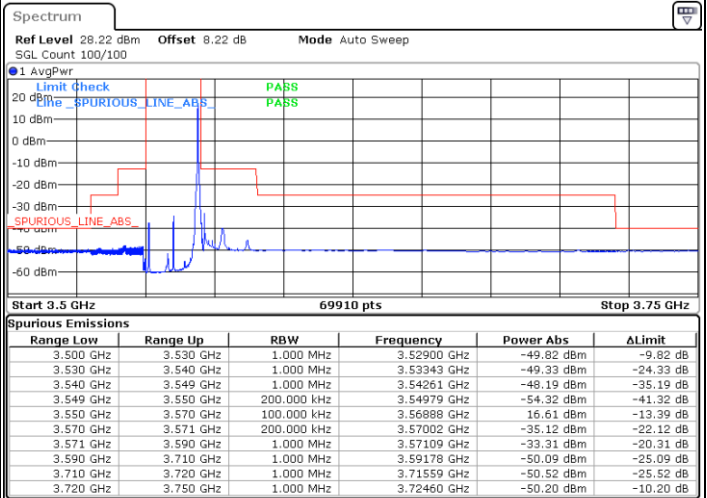

Lowest Channel / 1RBmax

Date: 11.SEP.2020 20:19:38

Date: 11.SEP.2020 20:25:25

Lowest Channel / Full RB

N/A

Date: 11.SEP.2020 20:17:04

LTE Band 48 / 15MHz

16QAM

Middle Channel / 1RB0

Middle Channel / 1RBmax

Date: 11.SEP.2020 20:29:44

Date: 11.SEP.2020 20:28:26

Middle Channel / Full RB

N/A

Date: 11.SEP.2020 20:36:46

LTE Band 48 / 15MHz

16QAM

Highest Channel / 1RB0

Highest Channel / 1RBmax

Date: 11.SEP.2020 20:11:53

Date: 11.SEP.2020 20:07:05

Highest Channel / Full RB

N/A

Date: 11.SEP.2020 20:12:50

LTE Band 48 / 20MHz

16QAM

Lowest Channel / 1RB0

Lowest Channel / 1RBmax

Date: 11.SEP.2020 21:07:44

Date: 11.SEP.2020 21:09:24

Lowest Channel / Full RB

N/A