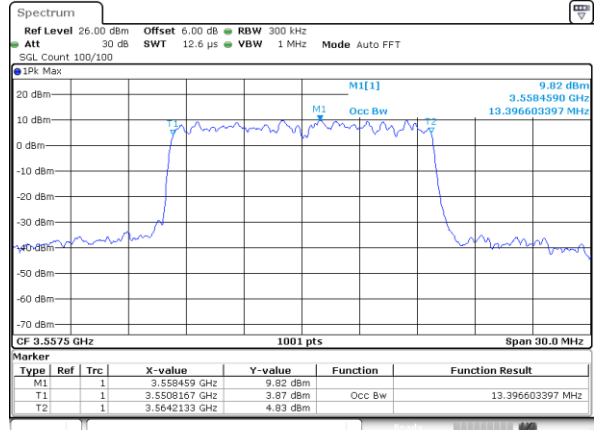

LTE Band 48

Lowest Channel / 15MHz / QPSK

Date: 11\_SEP\_2020 16:31:14

Lowest Channel / 15MHz / 16QAM

Date: 11\_SEP\_2020 16:30:40

Middle Channel / 15MHz / QPSK

Date: 11\_SEP\_2020 16:29:36

Middle Channel / 15MHz / 16QAM

Date: 11\_SEP\_2020 16:30:01

Highest Channel / 15MHz / QPSK

Date: 11\_SEP\_2020 16:31:54

Highest Channel / 15MHz / 16QAM

Date: 11\_SEP\_2020 16:32:18

LTE Band 48

Lowest Channel / 20MHz / QPSK

Date: 11\_SEP\_2020 16:37:46