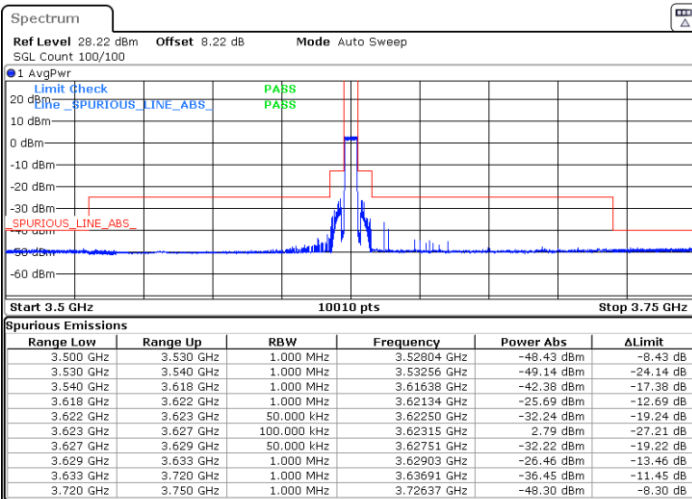

Date: 11\_SEP\_2020 16:42:02

Highest Channel / 20MHz / 16QAM

Date: 11\_SEP\_2020 16:40:27

Conducted Band Edge

LTE Band 48 / 5MHz

QPSK

Middle Channel / 1RB0

Middle Channel / 1RBmax

Date: 10.SEP.2020 21:02:03

Date: 10.SEP.2020 21:03:05

Middle Channel / Full RB

N/A

Date: 10.SEP.2020 20:58:04

LTE Band 48 / 5MHz

QPSK

Highest Channel / 1RB0

Highest Channel / 1RBmax

Date: 10.SEP.2020 21:33:55

Date: 10.SEP.2020 21:49:20

Highest Channel / Full RB

N/A

Date: 10.SEP.2020 21:27:05

LTE Band 48 / 10MHz

QPSK