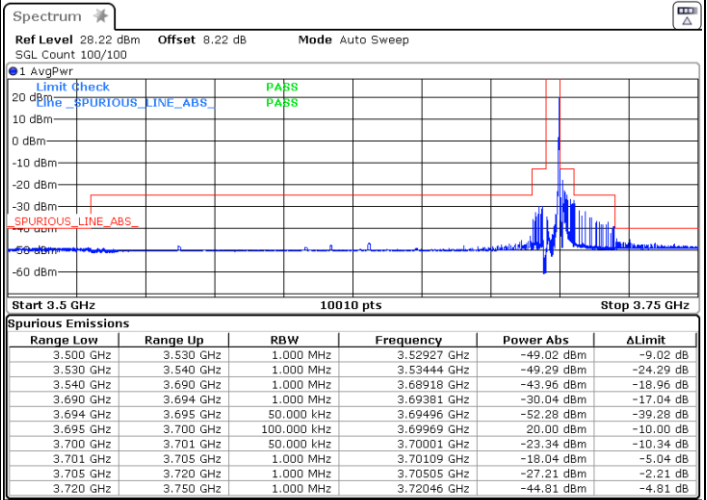

Date: 11\_SEP\_2020 16:42:02

Highest Channel / 20MHz / 16QAM

Date: 11\_SEP\_2020 16:40:27

Conducted Band Edge

LTE Band 48 / 5MHz

QPSK

Middle Channel / 1RB0

Middle Channel / 1RBmax

Date: 10.SEP.2020 21:02:03

Date: 10.SEP.2020 21:03:05

Middle Channel / Full RB

N/A

Date: 10.SEP.2020 20:58:04

LTE Band 48 / 5MHz

QPSK

Highest Channel / 1RB0

Highest Channel / 1RBmax

Date: 10.SEP.2020 21:33:55

Date: 10.SEP.2020 21:49:20

Highest Channel / Full RB

N/A

Date: 10.SEP.2020 21:27:05

LTE Band 48 / 10MHz

QPSK

Lowest Channel / 1RB0

Lowest Channel / 1RBmax

Date: 10.SEP.2020 22:37:20

Date: 10.SEP.2020 22:35:03

Lowest Channel / Full RB

N/A

Date: 10.SEP.2020 22:46:48

LTE Band 48 / 10MHz