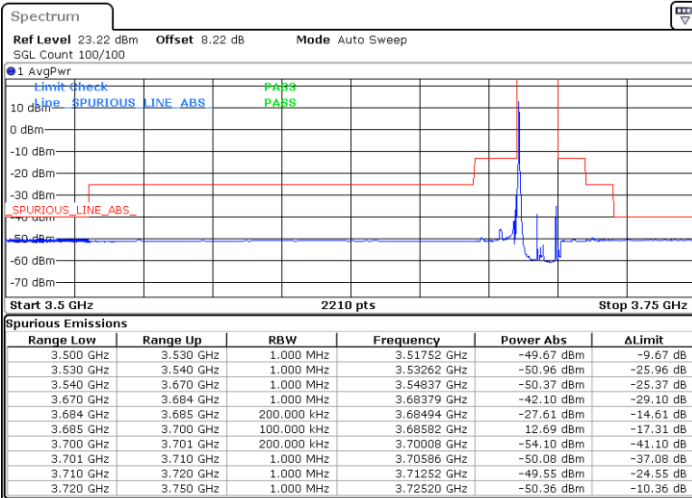

Lowest Channel / 1RBmax

Date: 11.SEP.2020 20:19:38

Date: 11.SEP.2020 20:25:25

Lowest Channel / Full RB

N/A

Date: 11.SEP.2020 20:17:04

LTE Band 48 / 15MHz

16QAM

Middle Channel / 1RB0

Middle Channel / 1RBmax

Date: 11.SEP.2020 20:29:44

Date: 11.SEP.2020 20:28:26

Middle Channel / Full RB

N/A

Date: 11.SEP.2020 20:36:46

LTE Band 48 / 15MHz

16QAM

Highest Channel / 1RB0

Highest Channel / 1RBmax

Date: 11.SEP.2020 20:11:53

Date: 11.SEP.2020 20:07:05

Highest Channel / Full RB

N/A

Date: 11.SEP.2020 20:12:50