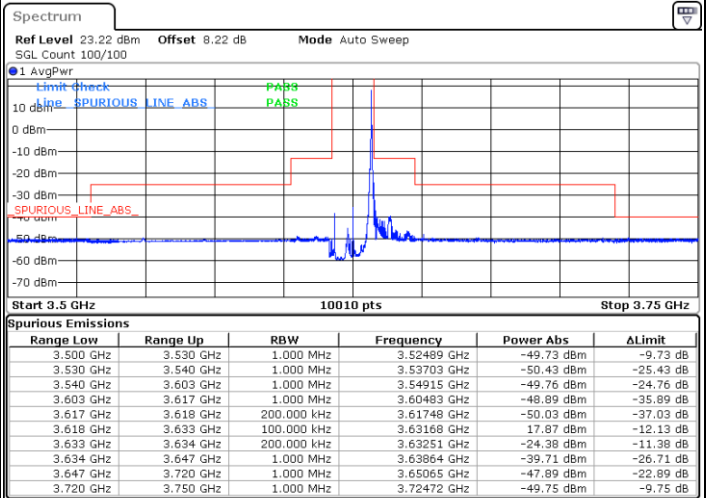

**N/A**

LTE Band 48 / 15MHz

QPSK

Lowest Channel / 1RB0

Lowest Channel / 1RBmax

Date: 11.SEP.2020 20:21:41

Date: 11.SEP.2020 20:22:59

Lowest Channel / Full RB

N/A

Date: 11.SEP.2020 20:15:49

LTE Band 48 / 15MHz

QPSK

Middle Channel / 1RB0

Middle Channel / 1RBmax

Date: 11.SEP.2020 20:31:51

Date: 11.SEP.2020 20:27:34

Middle Channel / Full RB

N/A

Date: 11.SEP.2020 20:34:22

LTE Band 48 / 15MHz

QPSK

Highest Channel / 1RB0

Highest Channel / 1RBmax

Date: 11.SEP.2020 20:10:49

Date: 11.SEP.2020 20:07:59

Highest Channel / Full RB

N/A

Date: 11.SEP.2020 20:14:30

LTE Band 48 / 20MHz

QPSK

Lowest Channel / 1RB0

Lowest Channel / 1RBmax