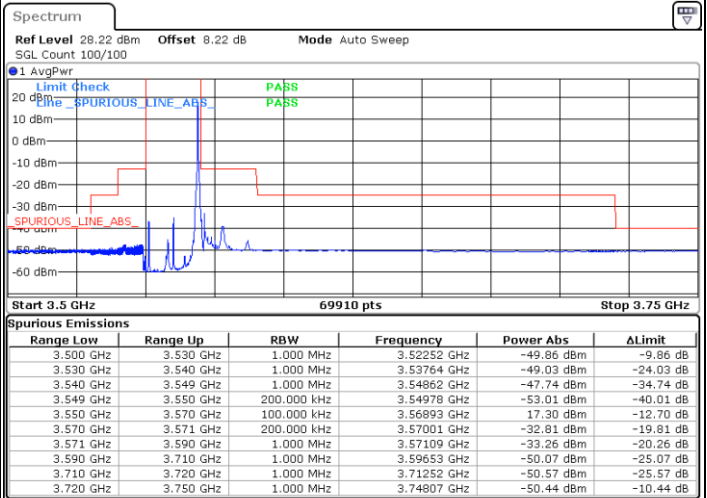

Middle Channel / Full RB

N/A

Date: 11.SEP.2020 20:34:22

LTE Band 48 / 15MHz

QPSK

Highest Channel / 1RB0

Highest Channel / 1RBmax

Date: 11.SEP.2020 20:10:49

Date: 11.SEP.2020 20:07:59

Highest Channel / Full RB

N/A

Date: 11.SEP.2020 20:14:30

LTE Band 48 / 20MHz

QPSK

Lowest Channel / 1RB0

Lowest Channel / 1RBmax

Date: 11.SEP.2020 21:04:08

Date: 11.SEP.2020 21:10:54

Lowest Channel / Full RB

N/A

Date: 11.SEP.2020 21:13:52

LTE Band 48 / 20MHz

QPSK

Middle Channel / 1RB0