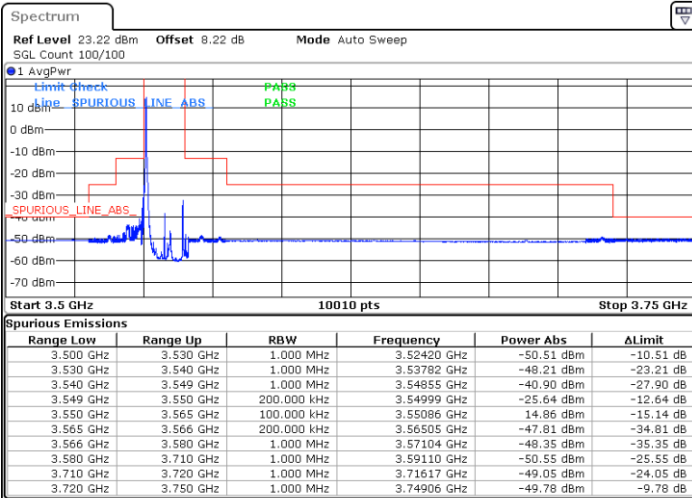

**LTE Band 48 / 10MHz**

**QPSK**

**Highest Channel / 1RB0**

Date: 10.SEP.2020 23:04:09

**Highest Channel / 1RBmax**

Date: 10.SEP.2020 23:17:11

**Highest Channel / Full RB**

Date: 10.SEP.2020 22:50:20

**N/A**

LTE Band 48 / 15MHz

QPSK

Lowest Channel / 1RB0

Lowest Channel / 1RBmax

Date: 11.SEP.2020 20:21:41

Date: 11.SEP.2020 20:22:59

Lowest Channel / Full RB

N/A

Date: 11.SEP.2020 20:15:49

LTE Band 48 / 15MHz

QPSK

Middle Channel / 1RB0

Middle Channel / 1RBmax

Date: 11.SEP.2020 20:31:51

Date: 11.SEP.2020 20:27:34