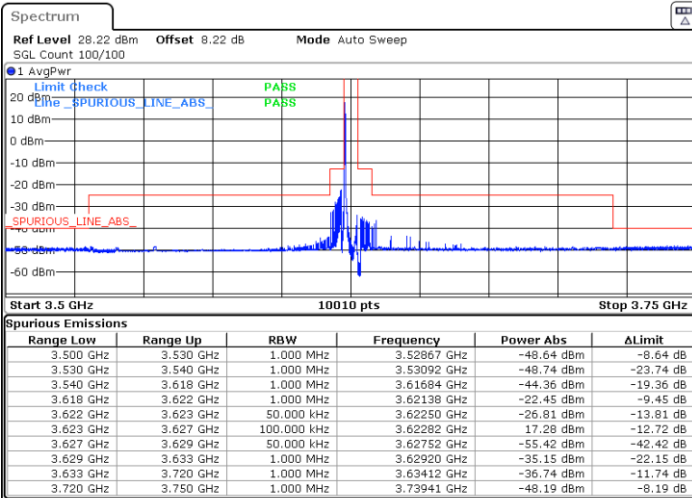

Date: 11\_SEP\_2020 16:42:02

Highest Channel / 20MHz / 16QAM

Date: 11\_SEP\_2020 16:40:27

Conducted Band Edge

LTE Band 48 / 5MHz

QPSK

Middle Channel / 1RB0

Middle Channel / 1RBmax

Date: 10.SEP.2020 21:02:03

Date: 10.SEP.2020 21:03:05

Middle Channel / Full RB

N/A

Date: 10.SEP.2020 20:58:04

LTE Band 48 / 5MHz

QPSK

Highest Channel / 1RB0

Highest Channel / 1RBmax

Date: 10.SEP.2020 21:33:55

Date: 10.SEP.2020 21:49:20

Highest Channel / Full RB

N/A

Date: 10.SEP.2020 21:27:05

LTE Band 48 / 10MHz

QPSK