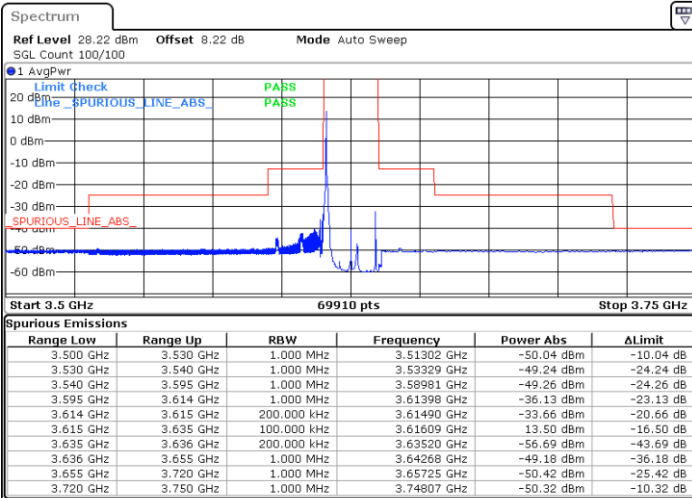

Date: 11.SEP.2020 20:07:59

Highest Channel / Full RB

N/A

Date: 11.SEP.2020 20:14:30

LTE Band 48 / 20MHz

QPSK

Lowest Channel / 1RB0

Lowest Channel / 1RBmax

Date: 11.SEP.2020 21:04:08

Date: 11.SEP.2020 21:10:54

Lowest Channel / Full RB

N/A

Date: 11.SEP.2020 21:13:52

LTE Band 48 / 20MHz

QPSK

Middle Channel / 1RB0

Middle Channel / 1RBmax

Date: 11.SEP.2020 20:42:51

Date: 11.SEP.2020 20:52:36

Middle Channel / Full RB

N/A

Date: 11.SEP.2020 20:41:08

LTE Band 48 / 20MHz

QPSK

Highest Channel / 1RB0

Highest Channel / 1RBmax

Date: 11.SEP.2020 21:01:52

Date: 11.SEP.2020 20:55:38

Highest Channel / Full RB

N/A

Date: 11.SEP.2020 16:44:22

LTE Band 48 / 5MHz