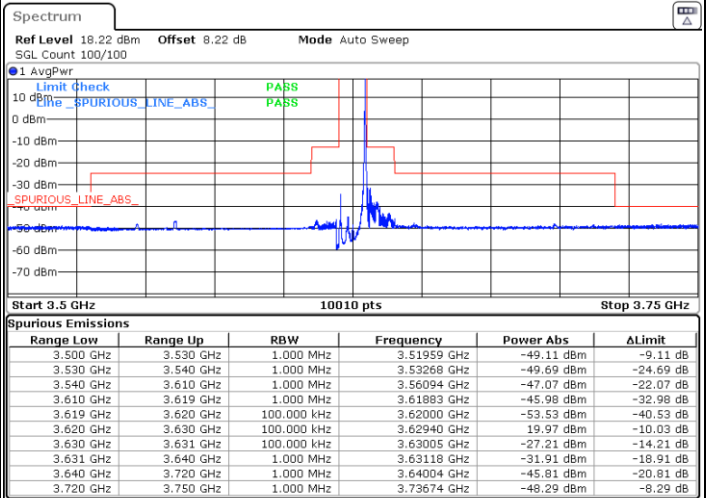

Date: 10.SEP.2020 22:25:36