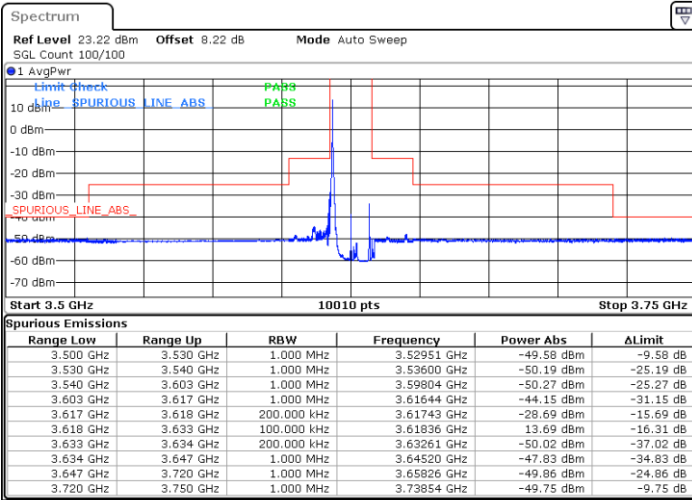

Date: 10.SEP.2020 23:07:43

Date: 10.SEP.2020 23:15:39

Highest Channel / Full RB

N/A

Date: 10.SEP.2020 22:53:25

LTE Band 48 / 15MHz

16QAM

Lowest Channel / 1RB0

Lowest Channel / 1RBmax

Date: 11.SEP.2020 20:19:38

Date: 11.SEP.2020 20:25:25

Lowest Channel / Full RB

N/A

Date: 11.SEP.2020 20:17:04

LTE Band 48 / 15MHz

16QAM

Middle Channel / 1RB0

Middle Channel / 1RBmax

Date: 11.SEP.2020 20:29:44

Date: 11.SEP.2020 20:28:26

Middle Channel / Full RB

N/A

Date: 11.SEP.2020 20:36:46

LTE Band 48 / 15MHz