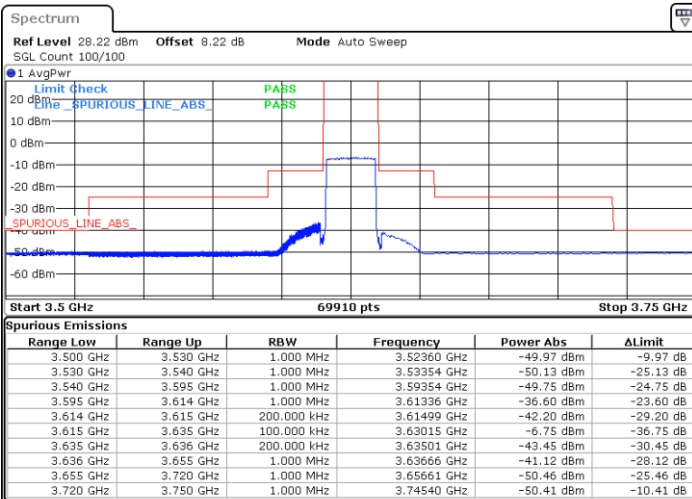

Middle Channel / Full RB

N/A

Date: 11.SEP.2020 20:39:54