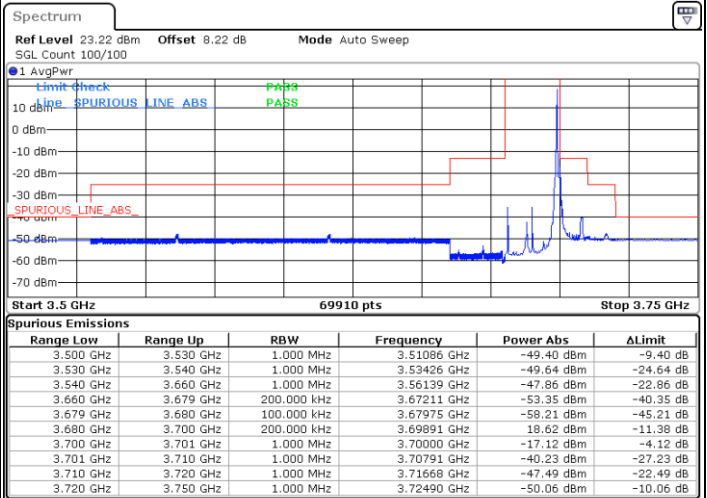

Date: 11.SEP.2020 21:04:08

Date: 11.SEP.2020 21:10:54

Lowest Channel / Full RB

N/A

Date: 11.SEP.2020 21:13:52

LTE Band 48 / 20MHz

QPSK

Middle Channel / 1RB0

Middle Channel / 1RBmax

Date: 11.SEP.2020 20:42:51

Date: 11.SEP.2020 20:52:36

Middle Channel / Full RB

N/A

Date: 11.SEP.2020 20:41:08

LTE Band 48 / 20MHz

QPSK

Highest Channel / 1RB0

Highest Channel / 1RBmax

Date: 11.SEP.2020 21:01:52

Date: 11.SEP.2020 20:55:38

Highest Channel / Full RB

N/A

Date: 11.SEP.2020 16:44:22

LTE Band 48 / 5MHz