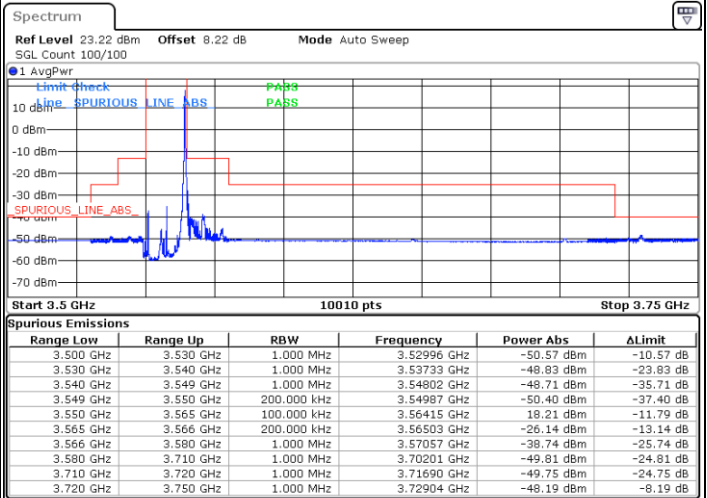

**LTE Band 48 / 10MHz**

**QPSK**

**Highest Channel / 1RB0**

Date: 10.SEP.2020 23:04:09

**Highest Channel / 1RBmax**

Date: 10.SEP.2020 23:17:11

**Highest Channel / Full RB**

Date: 10.SEP.2020 22:50:20

**N/A**

LTE Band 48 / 15MHz

QPSK

Lowest Channel / 1RB0

Lowest Channel / 1RBmax

Date: 11.SEP.2020 20:21:41

Date: 11.SEP.2020 20:22:59

Lowest Channel / Full RB

N/A

Date: 11.SEP.2020 20:15:49

LTE Band 48 / 15MHz

QPSK

Middle Channel / 1RB0

Middle Channel / 1RBmax

Date: 11.SEP.2020 20:31:51

Date: 11.SEP.2020 20:27:34

Middle Channel / Full RB

N/A

Date: 11.SEP.2020 20:34:22

LTE Band 48 / 15MHz

QPSK

Highest Channel / 1RB0

Highest Channel / 1RBmax

Date: 11.SEP.2020 20:10:49