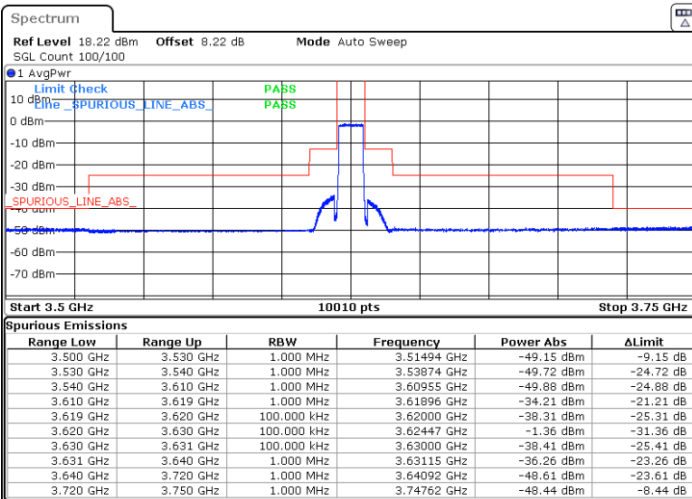

N/A

Date: 10.SEP.2020 21:27:58

LTE Band 48 / 10MHz

16QAM

Lowest Channel / 1RB0

Lowest Channel / 1RBmax

Date: 10.SEP.2020 22:39:13

Date: 10.SEP.2020 22:33:17

Lowest Channel / Full RB

N/A

Date: 10.SEP.2020 22:45:14

LTE Band 48 / 10MHz

16QAM

Middle Channel / 1RB0

Middle Channel / 1RBmax

Date: 10.SEP.2020 22:21:38

Date: 10.SEP.2020 22:27:29

Middle Channel / Full RB

N/A

Date: 10.SEP.2020 22:15:30

LTE Band 48 / 10MHz

16QAM

Highest Channel / 1RB0

Highest Channel / 1RBmax

Date: 10.SEP.2020 23:07:43

Date: 10.SEP.2020 23:15:39

Highest Channel / Full RB

N/A

Date: 10.SEP.2020 22:53:25

LTE Band 48 / 15MHz

16QAM

Lowest Channel / 1RB0