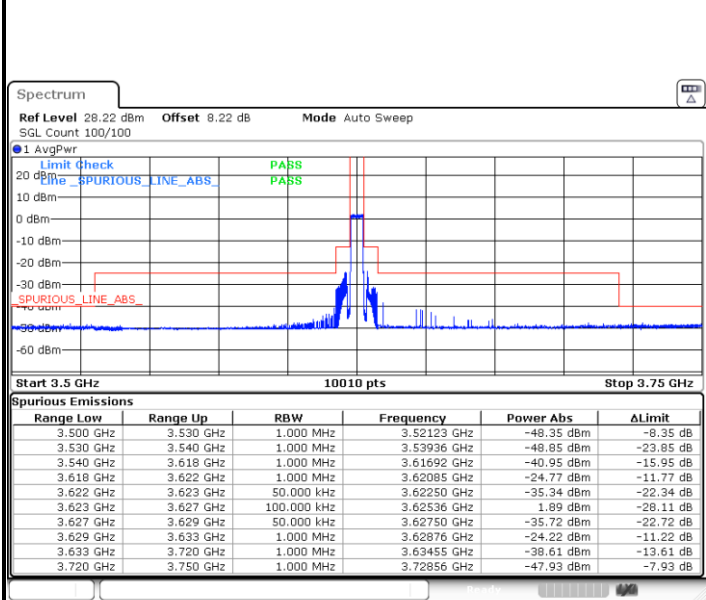

Highest Channel / 1RB0

Highest Channel / 1RBmax

Date: 11.SEP.2020 21:01:52

Date: 11.SEP.2020 20:55:38

Highest Channel / Full RB

N/A

Date: 11.SEP.2020 16:44:22

LTE Band 48 / 5MHz

**LTE Band 48 / 5MHz**

**16QAM**

**Middle Channel / 1RB0**

Date: 10.SEP.2020 21:01:19

**Middle Channel / 1RBmax**

Date: 10.SEP.2020 21:03:52

**Middle Channel / Full RB**

Date: 10.SEP.2020 20:58:55

**N/A**

LTE Band 48 / 5MHz

16QAM

Highest Channel / 1RB0

Highest Channel / 1RBmax

Date: 10.SEP.2020 21:29:06

Date: 10.SEP.2020 21:42:17

Highest Channel / Full RB