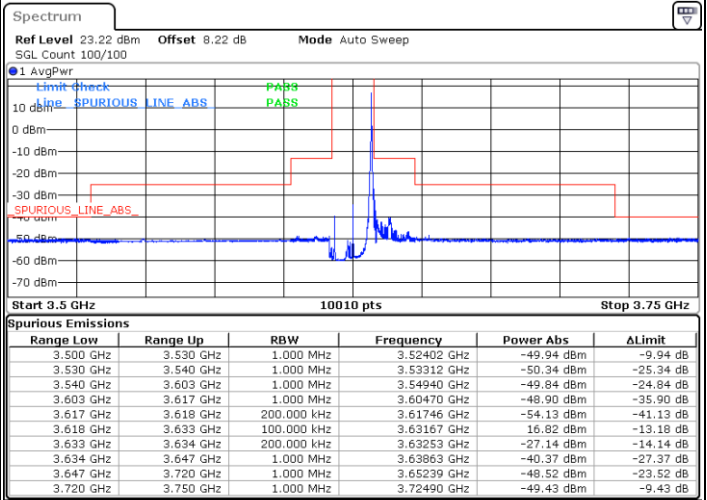

Date: 10.SEP.2020 23:07:43

Date: 10.SEP.2020 23:15:39

Highest Channel / Full RB

N/A

Date: 10.SEP.2020 22:53:25

LTE Band 48 / 15MHz

16QAM

Lowest Channel / 1RB0

Lowest Channel / 1RBmax

Date: 11.SEP.2020 20:19:38

Date: 11.SEP.2020 20:25:25

Lowest Channel / Full RB

N/A

Date: 11.SEP.2020 20:17:04

LTE Band 48 / 15MHz

16QAM

Middle Channel / 1RB0

Middle Channel / 1RBmax

Date: 11.SEP.2020 20:29:44

Date: 11.SEP.2020 20:28:26

Middle Channel / Full RB

N/A

Date: 11.SEP.2020 20:36:46

LTE Band 48 / 15MHz