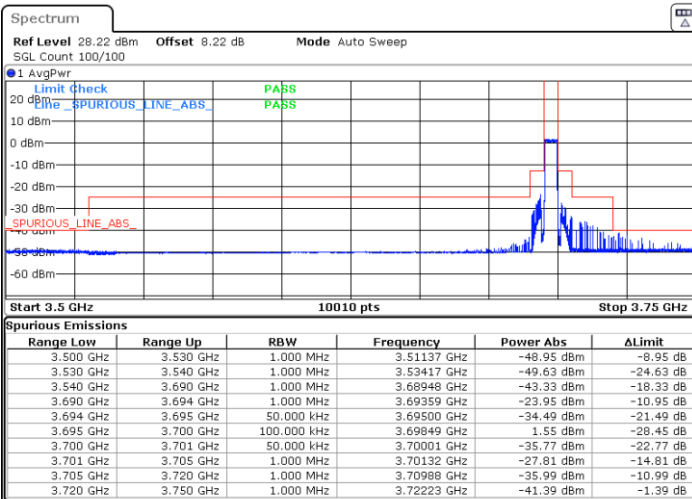

**LTE Band 48 / 5MHz**

**16QAM**

**Middle Channel / 1RB0**

Date: 10.SEP.2020 21:01:19

**Middle Channel / 1RBmax**

Date: 10.SEP.2020 21:03:52

**Middle Channel / Full RB**

Date: 10.SEP.2020 20:58:55

**N/A**

LTE Band 48 / 5MHz

16QAM

Highest Channel / 1RB0

Highest Channel / 1RBmax

Date: 10.SEP.2020 21:29:06

Date: 10.SEP.2020 21:42:17

Highest Channel / Full RB

N/A

Date: 10.SEP.2020 21:27:58

LTE Band 48 / 10MHz

16QAM

Lowest Channel / 1RB0

Lowest Channel / 1RBmax

Date: 10.SEP.2020 22:39:13

Date: 10.SEP.2020 22:33:17

Lowest Channel / Full RB

N/A

Date: 10.SEP.2020 22:45:14

LTE Band 48 / 10MHz

16QAM

Middle Channel / 1RB0

Middle Channel / 1RBmax

Date: 10.SEP.2020 22:21:38