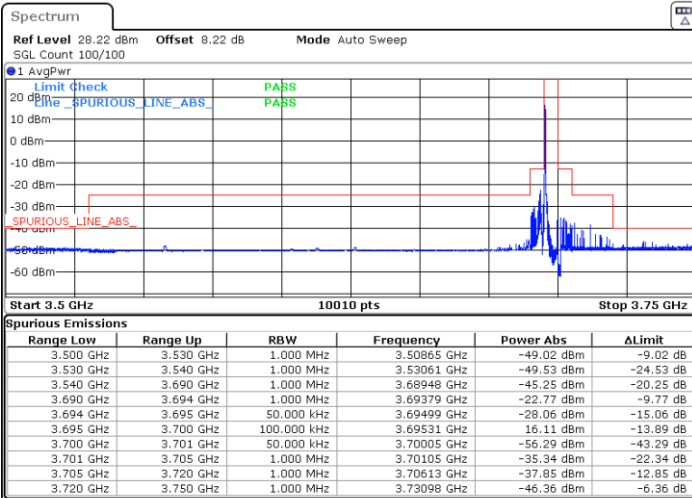

**LTE Band 48 / 5MHz**

**16QAM**

**Middle Channel / 1RB0**

Date: 10.SEP.2020 21:01:19

**Middle Channel / 1RBmax**

Date: 10.SEP.2020 21:03:52

**Middle Channel / Full RB**

Date: 10.SEP.2020 20:58:55

**N/A**

LTE Band 48 / 5MHz

16QAM

Highest Channel / 1RB0

Highest Channel / 1RBmax

Date: 10.SEP.2020 21:29:06

Date: 10.SEP.2020 21:42:17

Highest Channel / Full RB

N/A

Date: 10.SEP.2020 21:27:58

LTE Band 48 / 10MHz

16QAM

Lowest Channel / 1RB0

Lowest Channel / 1RBmax

Date: 10.SEP.2020 22:39:13

Date: 10.SEP.2020 22:33:17