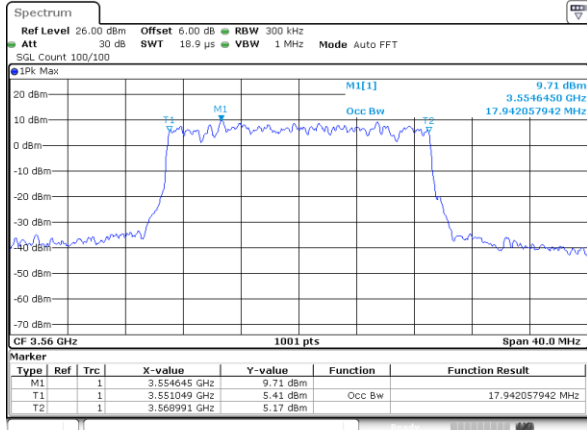

Date: 11\_SEP\_2020 16:30:01

Highest Channel / 15MHz / QPSK

Date: 11\_SEP\_2020 16:31:54

Highest Channel / 15MHz / 16QAM

Date: 11\_SEP\_2020 16:32:18

LTE Band 48

Lowest Channel / 20MHz / QPSK

Date: 11\_SEP\_2020 16:37:46