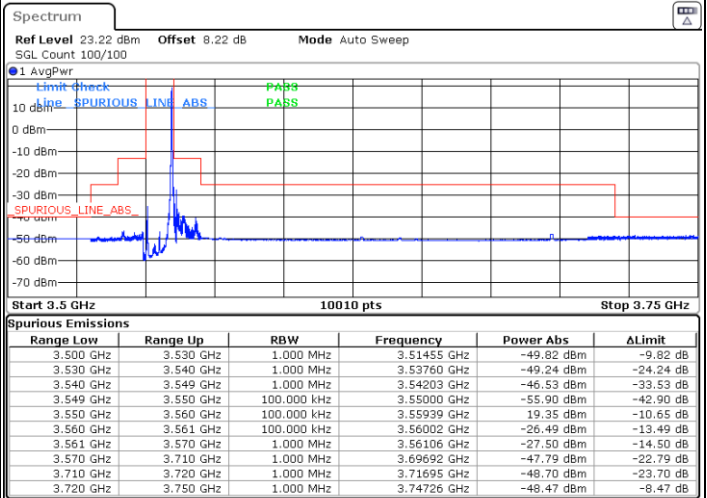

**N/A**

LTE Band 48 / 5MHz

16QAM

Highest Channel / 1RB0

Highest Channel / 1RBmax

Date: 10.SEP.2020 21:29:06

Date: 10.SEP.2020 21:42:17

Highest Channel / Full RB

N/A

Date: 10.SEP.2020 21:27:58

LTE Band 48 / 10MHz

16QAM

Lowest Channel / 1RB0

Lowest Channel / 1RBmax

Date: 10.SEP.2020 22:39:13

Date: 10.SEP.2020 22:33:17

Lowest Channel / Full RB

N/A

Date: 10.SEP.2020 22:45:14

LTE Band 48 / 10MHz

16QAM

Middle Channel / 1RB0

Middle Channel / 1RBmax

Date: 10.SEP.2020 22:21:38

Date: 10.SEP.2020 22:27:29

Middle Channel / Full RB

N/A

Date: 10.SEP.2020 22:15:30

LTE Band 48 / 10MHz

16QAM

Highest Channel / 1RB0

Highest Channel / 1RBmax