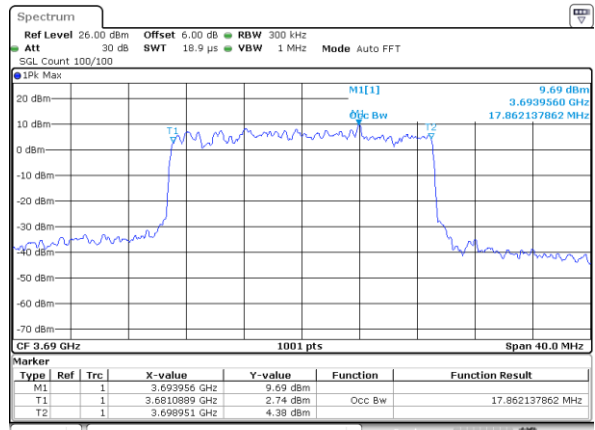

Lowest Channel / 20MHz / 16QAM

Date: 11\_SEP\_2020 16:39:07

Middle Channel / 20MHz / QPSK

Date: 11\_SEP\_2020 16:36:57

Middle Channel / 20MHz / 16QAM

Date: 11\_SEP\_2020 16:33:36

Highest Channel / 20MHz / QPSK

Date: 11\_SEP\_2020 16:42:02

Highest Channel / 20MHz / 16QAM

Date: 11\_SEP\_2020 16:40:27

Conducted Band Edge

LTE Band 48 / 5MHz

QPSK

Middle Channel / 1RB0

Middle Channel / 1RBmax