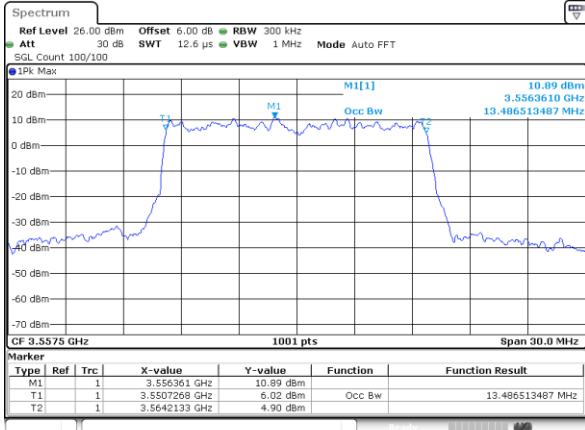

LTE Band 48

Lowest Channel / 15MHz / QPSK

Date: 11\_SEP\_2020 16:31:14

Lowest Channel / 15MHz / 16QAM

Date: 11\_SEP\_2020 16:30:40

Middle Channel / 15MHz / QPSK

Date: 11\_SEP\_2020 16:29:36

Middle Channel / 15MHz / 16QAM

Date: 11\_SEP\_2020 16:30:01

Highest Channel / 15MHz / QPSK

Date: 11\_SEP\_2020 16:31:54

Highest Channel / 15MHz / 16QAM

Date: 11\_SEP\_2020 16:32:18

LTE Band 48

Lowest Channel / 20MHz / QPSK

Date: 11\_SEP\_2020 16:37:46