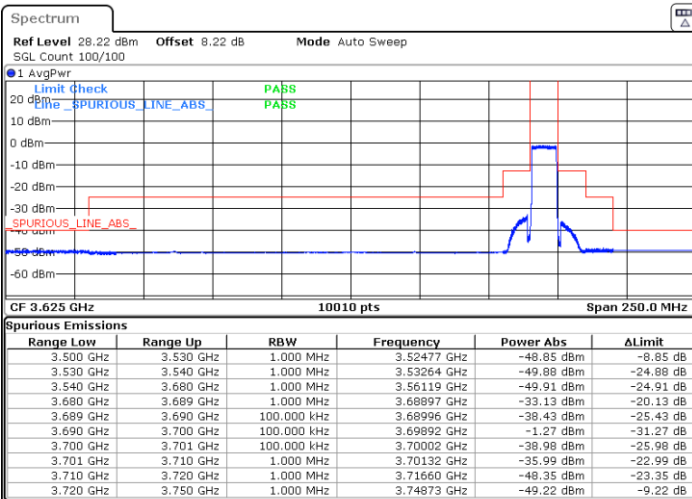

Lowest Channel / Full RB

N/A

Date: 10.SEP.2020 22:45:14

LTE Band 48 / 10MHz

16QAM

Middle Channel / 1RB0

Middle Channel / 1RBmax

Date: 10.SEP.2020 22:21:38

Date: 10.SEP.2020 22:27:29

Middle Channel / Full RB

N/A

Date: 10.SEP.2020 22:15:30

LTE Band 48 / 10MHz

16QAM

Highest Channel / 1RB0

Highest Channel / 1RBmax

Date: 10.SEP.2020 23:07:43

Date: 10.SEP.2020 23:15:39

Highest Channel / Full RB

N/A

Date: 10.SEP.2020 22:53:25

LTE Band 48 / 15MHz

16QAM

Lowest Channel / 1RB0

Lowest Channel / 1RBmax

Date: 11.SEP.2020 20:19:38

Date: 11.SEP.2020 20:25:25

Lowest Channel / Full RB

N/A

Date: 11.SEP.2020 20:17:04

LTE Band 48 / 15MHz

16QAM