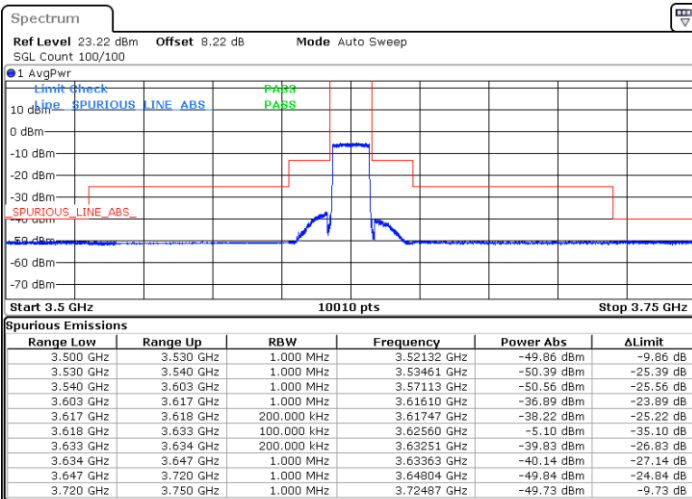

Lowest Channel / 1RBmax

Date: 11.SEP.2020 20:19:38

Date: 11.SEP.2020 20:25:25

Lowest Channel / Full RB

N/A

Date: 11.SEP.2020 20:17:04

LTE Band 48 / 15MHz

16QAM

Middle Channel / 1RB0

Middle Channel / 1RBmax

Date: 11.SEP.2020 20:29:44

Date: 11.SEP.2020 20:28:26

Middle Channel / Full RB

N/A

Date: 11.SEP.2020 20:36:46

LTE Band 48 / 15MHz

16QAM

Highest Channel / 1RB0

Highest Channel / 1RBmax

Date: 11.SEP.2020 20:11:53

Date: 11.SEP.2020 20:07:05

Highest Channel / Full RB

N/A

Date: 11.SEP.2020 20:12:50