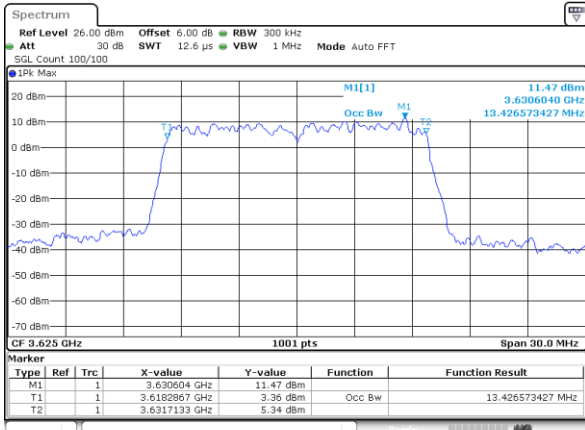

LTE Band 48

Lowest Channel / 15MHz / QPSK

Date: 11\_SEP\_2020 16:31:14

Lowest Channel / 15MHz / 16QAM

Date: 11\_SEP\_2020 16:30:40

Middle Channel / 15MHz / QPSK

Date: 11\_SEP\_2020 16:29:36

Middle Channel / 15MHz / 16QAM

Date: 11\_SEP\_2020 16:30:01

Highest Channel / 15MHz / QPSK

Date: 11\_SEP\_2020 16:31:54

Highest Channel / 15MHz / 16QAM

Date: 11\_SEP\_2020 16:32:18

LTE Band 48

Lowest Channel / 20MHz / QPSK

Date: 11\_SEP\_2020 16:37:46