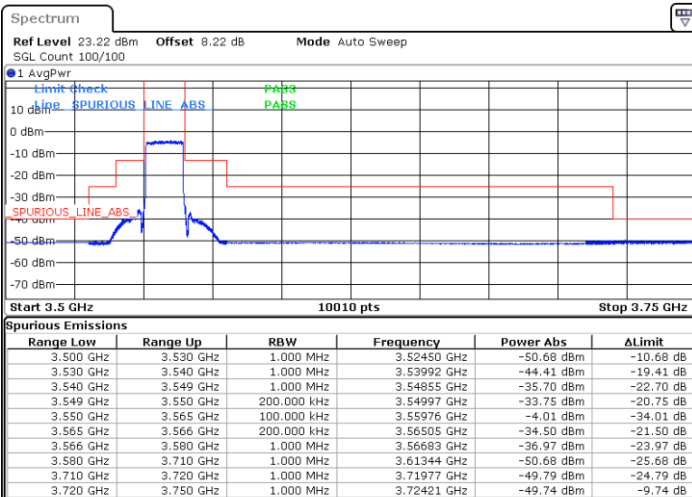

**LTE Band 48 / 10MHz**

**QPSK**

**Highest Channel / 1RB0**

Date: 10.SEP.2020 23:04:09

**Highest Channel / 1RBmax**

Date: 10.SEP.2020 23:17:11

**Highest Channel / Full RB**

Date: 10.SEP.2020 22:50:20

**N/A**

LTE Band 48 / 15MHz

QPSK

Lowest Channel / 1RB0

Lowest Channel / 1RBmax

Date: 11.SEP.2020 20:21:41

Date: 11.SEP.2020 20:22:59

Lowest Channel / Full RB

N/A

Date: 11.SEP.2020 20:15:49

LTE Band 48 / 15MHz

QPSK

Middle Channel / 1RB0

Middle Channel / 1RBmax

Date: 11.SEP.2020 20:31:51

Date: 11.SEP.2020 20:27:34