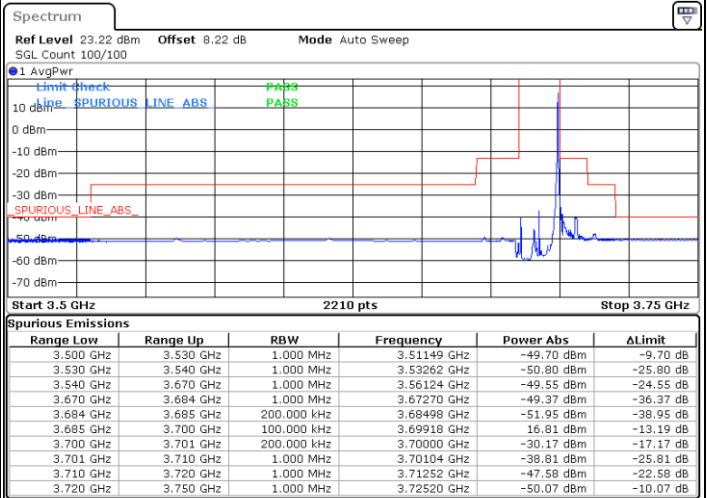

N/A

Date: 11.SEP.2020 20:15:49

LTE Band 48 / 15MHz

QPSK

Middle Channel / 1RB0

Middle Channel / 1RBmax

Date: 11.SEP.2020 20:31:51

Date: 11.SEP.2020 20:27:34

Middle Channel / Full RB

N/A

Date: 11.SEP.2020 20:34:22

LTE Band 48 / 15MHz

QPSK

Highest Channel / 1RB0

Highest Channel / 1RBmax

Date: 11.SEP.2020 20:10:49

Date: 11.SEP.2020 20:07:59

Highest Channel / Full RB

N/A

Date: 11.SEP.2020 20:14:30

LTE Band 48 / 20MHz

QPSK

Lowest Channel / 1RB0

Lowest Channel / 1RBmax