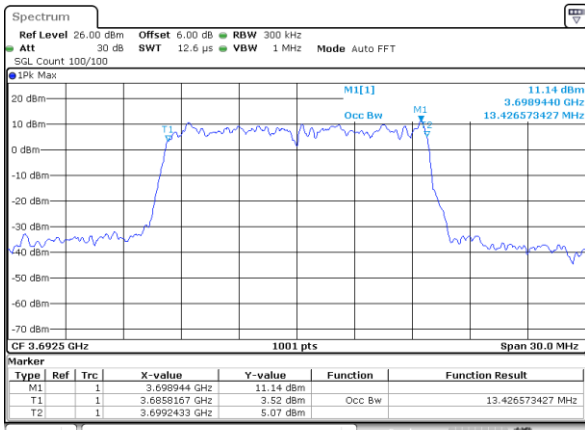

LTE Band 48

Lowest Channel / 15MHz / QPSK

Date: 11\_SEP\_2020 16:31:14

Lowest Channel / 15MHz / 16QAM

Date: 11\_SEP\_2020 16:30:40

Middle Channel / 15MHz / QPSK

Date: 11\_SEP\_2020 16:29:36

Middle Channel / 15MHz / 16QAM

Date: 11\_SEP\_2020 16:30:01

Highest Channel / 15MHz / QPSK

Date: 11\_SEP\_2020 16:31:54

Highest Channel / 15MHz / 16QAM

Date: 11\_SEP\_2020 16:32:18

LTE Band 48

Lowest Channel / 20MHz / QPSK

Date: 11\_SEP\_2020 16:37:46