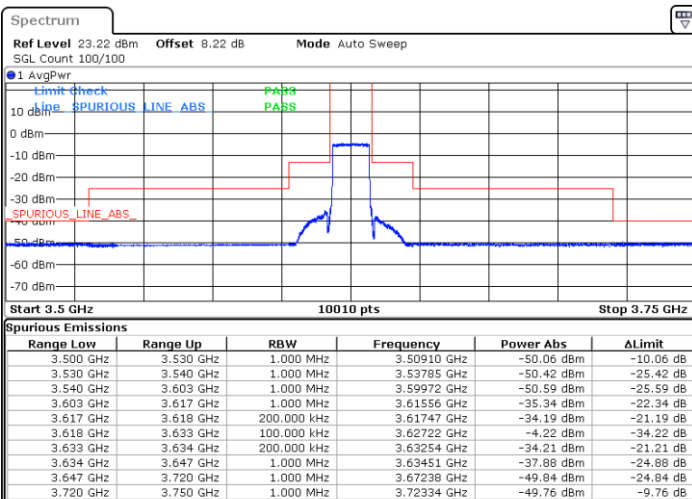

**N/A**

LTE Band 48 / 15MHz

QPSK

Lowest Channel / 1RB0

Lowest Channel / 1RBmax

Date: 11.SEP.2020 20:21:41

Date: 11.SEP.2020 20:22:59

Lowest Channel / Full RB

N/A

Date: 11.SEP.2020 20:15:49

LTE Band 48 / 15MHz

QPSK

Middle Channel / 1RB0

Middle Channel / 1RBmax

Date: 11.SEP.2020 20:31:51

Date: 11.SEP.2020 20:27:34

Middle Channel / Full RB

N/A

Date: 11.SEP.2020 20:34:22

LTE Band 48 / 15MHz

QPSK

Highest Channel / 1RB0

Highest Channel / 1RBmax

Date: 11.SEP.2020 20:10:49

Date: 11.SEP.2020 20:07:59

Highest Channel / Full RB

N/A

Date: 11.SEP.2020 20:14:30

LTE Band 48 / 20MHz

QPSK

Lowest Channel / 1RB0

Lowest Channel / 1RBmax