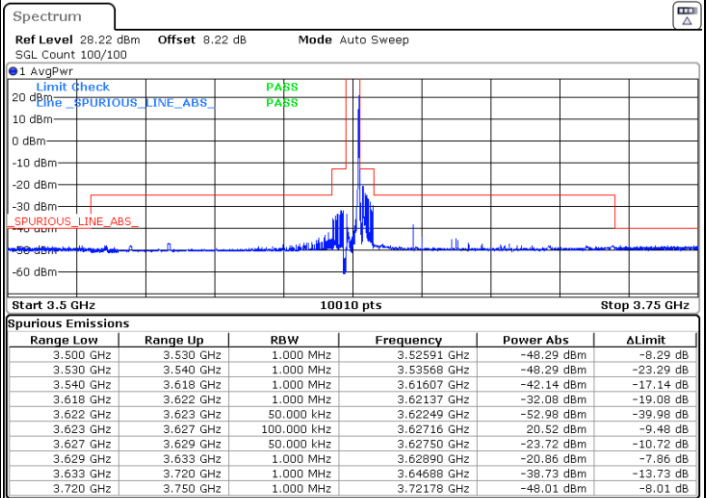

Date: 11\_SEP\_2020 16:42:02

Highest Channel / 20MHz / 16QAM

Date: 11\_SEP\_2020 16:40:27

Conducted Band Edge

LTE Band 48 / 5MHz

QPSK

Middle Channel / 1RB0

Middle Channel / 1RBmax

Date: 10.SEP.2020 21:02:03

Date: 10.SEP.2020 21:03:05

Middle Channel / Full RB

N/A

Date: 10.SEP.2020 20:58:04

LTE Band 48 / 5MHz

QPSK

Highest Channel / 1RB0

Highest Channel / 1RBmax

Date: 10.SEP.2020 21:33:55

Date: 10.SEP.2020 21:49:20

Highest Channel / Full RB

N/A

Date: 10.SEP.2020 21:27:05

LTE Band 48 / 10MHz

QPSK