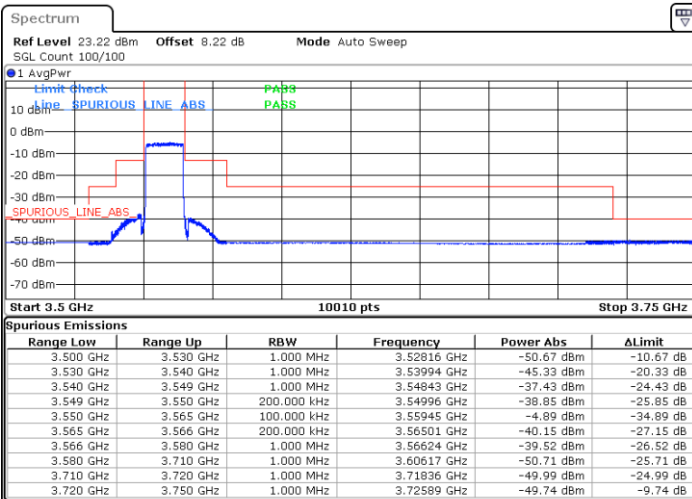

Date: 10.SEP.2020 23:07:43

Date: 10.SEP.2020 23:15:39

Highest Channel / Full RB

N/A

Date: 10.SEP.2020 22:53:25

LTE Band 48 / 15MHz

16QAM

Lowest Channel / 1RB0

Lowest Channel / 1RBmax

Date: 11.SEP.2020 20:19:38

Date: 11.SEP.2020 20:25:25

Lowest Channel / Full RB

N/A

Date: 11.SEP.2020 20:17:04

LTE Band 48 / 15MHz

16QAM

Middle Channel / 1RB0

Middle Channel / 1RBmax

Date: 11.SEP.2020 20:29:44

Date: 11.SEP.2020 20:28:26

Middle Channel / Full RB

N/A

Date: 11.SEP.2020 20:36:46

LTE Band 48 / 15MHz