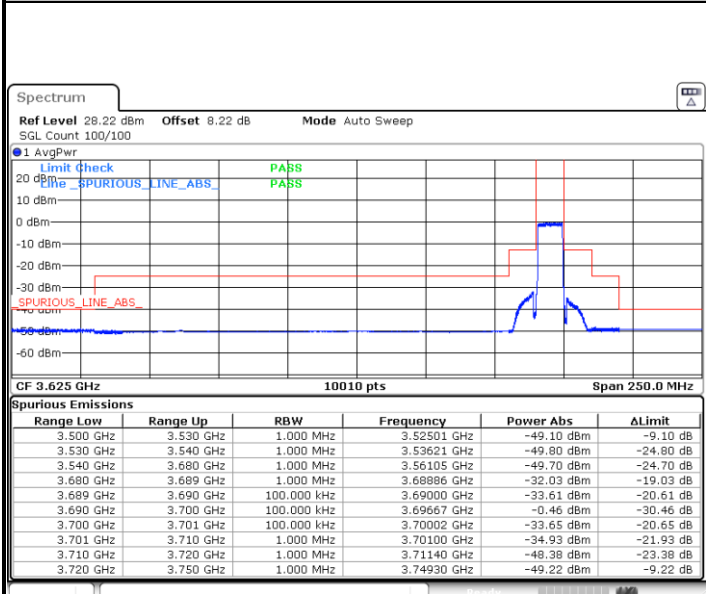

**LTE Band 48 / 10MHz**

**QPSK**

**Highest Channel / 1RB0**

Date: 10.SEP.2020 23:04:09

**Highest Channel / 1RBmax**

Date: 10.SEP.2020 23:17:11

**Highest Channel / Full RB**

Date: 10.SEP.2020 22:50:20

**N/A**

LTE Band 48 / 15MHz

QPSK

Lowest Channel / 1RB0

Lowest Channel / 1RBmax

Date: 11.SEP.2020 20:21:41

Date: 11.SEP.2020 20:22:59

Lowest Channel / Full RB