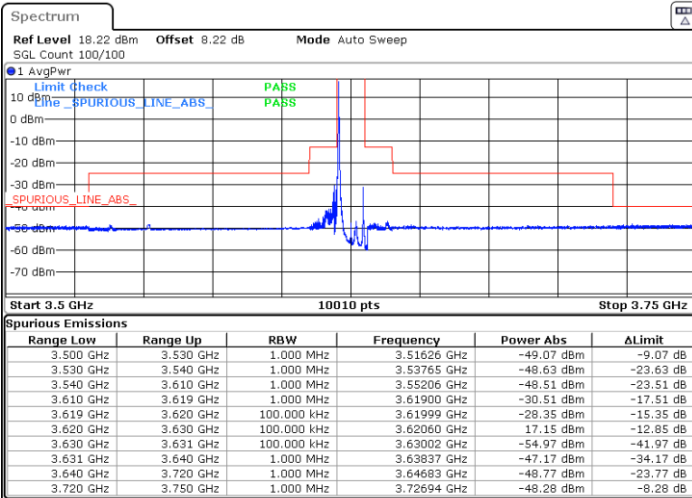

LTE Band 48 / 10MHz

QPSK

Middle Channel / 1RB0

Middle Channel / 1RBmax

Date: 10.SEP.2020 22:23:34