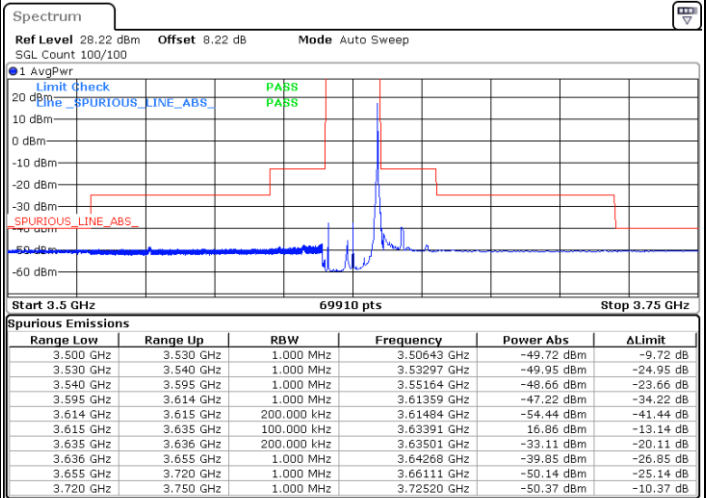

Date: 11.SEP.2020 20:07:59

Highest Channel / Full RB

N/A

Date: 11.SEP.2020 20:14:30

LTE Band 48 / 20MHz

QPSK

Lowest Channel / 1RB0

Lowest Channel / 1RBmax

Date: 11.SEP.2020 21:04:08

Date: 11.SEP.2020 21:10:54

Lowest Channel / Full RB

N/A

Date: 11.SEP.2020 21:13:52

LTE Band 48 / 20MHz

QPSK

Middle Channel / 1RB0

Middle Channel / 1RBmax

Date: 11.SEP.2020 20:42:51

Date: 11.SEP.2020 20:52:36

Middle Channel / Full RB

N/A

Date: 11.SEP.2020 20:41:08

LTE Band 48 / 20MHz

QPSK

Highest Channel / 1RB0

Highest Channel / 1RBmax

Date: 11.SEP.2020 21:01:52

Date: 11.SEP.2020 20:55:38

Highest Channel / Full RB

N/A

Date: 11.SEP.2020 16:44:22

LTE Band 48 / 5MHz