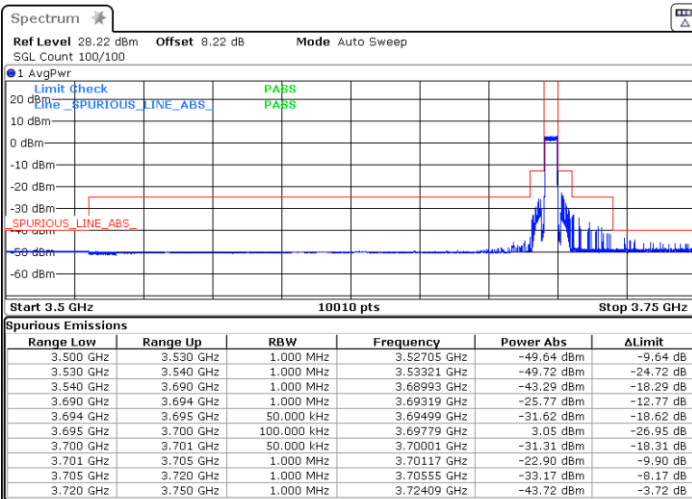

Date: 10.SEP.2020 21:02:03

Date: 10.SEP.2020 21:03:05

Middle Channel / Full RB

N/A

Date: 10.SEP.2020 20:58:04

LTE Band 48 / 5MHz

QPSK

Highest Channel / 1RB0

Highest Channel / 1RBmax

Date: 10.SEP.2020 21:33:55

Date: 10.SEP.2020 21:49:20

Highest Channel / Full RB

N/A

Date: 10.SEP.2020 21:27:05

LTE Band 48 / 10MHz

QPSK

Lowest Channel / 1RB0

Lowest Channel / 1RBmax

Date: 10.SEP.2020 22:37:20

Date: 10.SEP.2020 22:35:03

Lowest Channel / Full RB

N/A

Date: 10.SEP.2020 22:46:48

LTE Band 48 / 10MHz