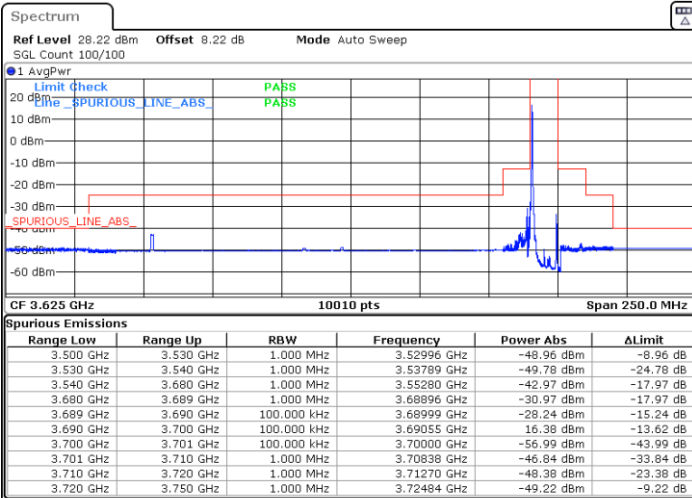

Lowest Channel / Full RB

N/A

Date: 10.SEP.2020 22:45:14

LTE Band 48 / 10MHz

16QAM

Middle Channel / 1RB0

Middle Channel / 1RBmax

Date: 10.SEP.2020 22:21:38

Date: 10.SEP.2020 22:27:29

Middle Channel / Full RB

N/A

Date: 10.SEP.2020 22:15:30

LTE Band 48 / 10MHz

16QAM

Highest Channel / 1RB0

Highest Channel / 1RBmax

Date: 10.SEP.2020 23:07:43

Date: 10.SEP.2020 23:15:39

Highest Channel / Full RB

N/A

Date: 10.SEP.2020 22:53:25

LTE Band 48 / 15MHz

16QAM

Lowest Channel / 1RB0

Lowest Channel / 1RBmax

Date: 11.SEP.2020 20:19:38

Date: 11.SEP.2020 20:25:25

Lowest Channel / Full RB

N/A

Date: 11.SEP.2020 20:17:04

LTE Band 48 / 15MHz

16QAM