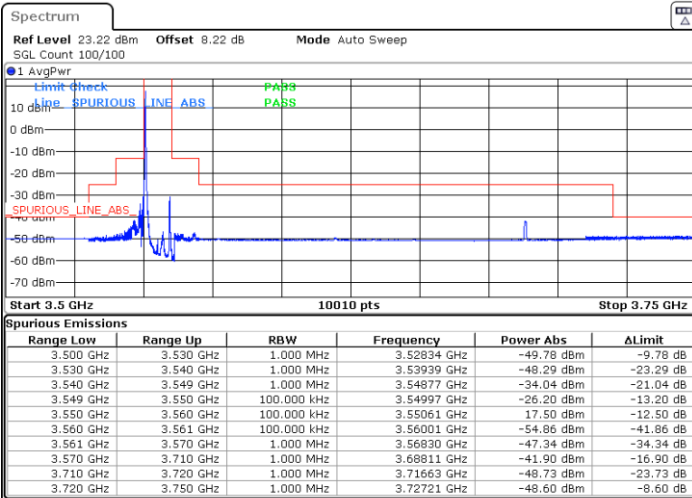

Date: 10.SEP.2020 21:02:03

Date: 10.SEP.2020 21:03:05

Middle Channel / Full RB

N/A

Date: 10.SEP.2020 20:58:04

LTE Band 48 / 5MHz

QPSK

Highest Channel / 1RB0

Highest Channel / 1RBmax

Date: 10.SEP.2020 21:33:55

Date: 10.SEP.2020 21:49:20

Highest Channel / Full RB

N/A

Date: 10.SEP.2020 21:27:05

LTE Band 48 / 10MHz

QPSK

Lowest Channel / 1RB0

Lowest Channel / 1RBmax

Date: 10.SEP.2020 22:37:20

Date: 10.SEP.2020 22:35:03

Lowest Channel / Full RB

N/A

Date: 10.SEP.2020 22:46:48

LTE Band 48 / 10MHz