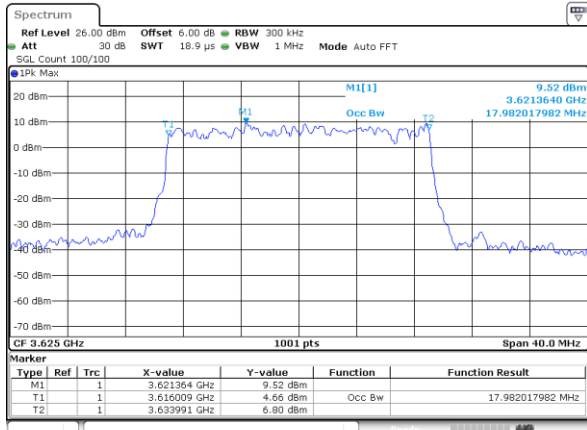

Middle Channel / 20MHz / QPSK

Date: 11_SEP_2020 16:36:57