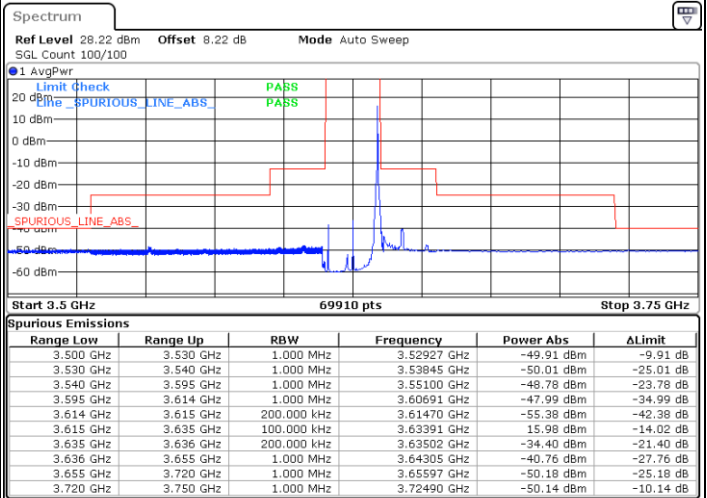

LTE Band 48 / 20MHz

16QAM

Lowest Channel / 1RB0

Lowest Channel / 1RBmax

Date: 11.SEP.2020 21:07:44

Date: 11.SEP.2020 21:09:24

Lowest Channel / Full RB

N/A

Date: 11.SEP.2020 21:15:55

LTE Band 48 / 20MHz

16QAM

Middle Channel / 1RB0

Middle Channel / 1RBmax

Date: 11.SEP.2020 20:46:56

Date: 11.SEP.2020 20:48:41

Middle Channel / Full RB