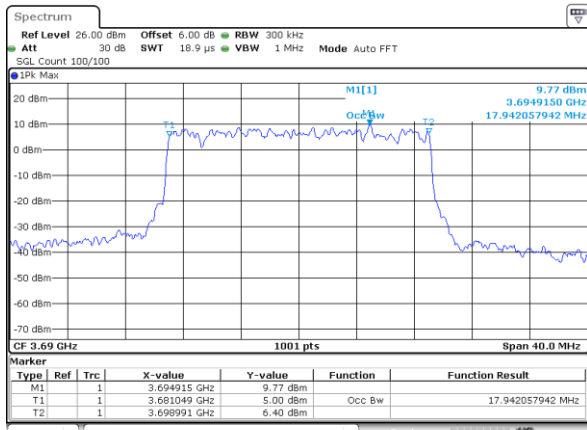

Lowest Channel / 20MHz / 16QAM

Date: 11\_SEP\_2020 16:39:07

Middle Channel / 20MHz / QPSK

Date: 11\_SEP\_2020 16:36:57

Middle Channel / 20MHz / 16QAM

Date: 11\_SEP\_2020 16:33:36

Highest Channel / 20MHz / QPSK

Date: 11\_SEP\_2020 16:42:02

Highest Channel / 20MHz / 16QAM

Date: 11\_SEP\_2020 16:40:27

Conducted Band Edge

LTE Band 48 / 5MHz

QPSK

Middle Channel / 1RB0

Middle Channel / 1RBmax