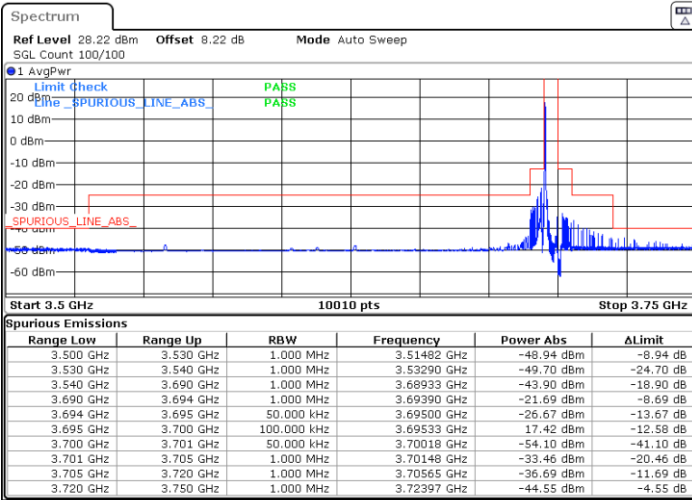

Date: 11\_SEP\_2020 16:42:02

Highest Channel / 20MHz / 16QAM

Date: 11\_SEP\_2020 16:40:27

Conducted Band Edge

LTE Band 48 / 5MHz

QPSK

Middle Channel / 1RB0

Middle Channel / 1RBmax

Date: 10.SEP.2020 21:02:03

Date: 10.SEP.2020 21:03:05

Middle Channel / Full RB

N/A

Date: 10.SEP.2020 20:58:04

LTE Band 48 / 5MHz

QPSK

Highest Channel / 1RB0

Highest Channel / 1RBmax

Date: 10.SEP.2020 21:33:55

Date: 10.SEP.2020 21:49:20

Highest Channel / Full RB

N/A

Date: 10.SEP.2020 21:27:05

LTE Band 48 / 10MHz

QPSK

Lowest Channel / 1RB0

Lowest Channel / 1RBmax

Date: 10.SEP.2020 22:37:20

Date: 10.SEP.2020 22:35:03

Lowest Channel / Full RB

N/A

Date: 10.SEP.2020 22:46:48

LTE Band 48 / 10MHz