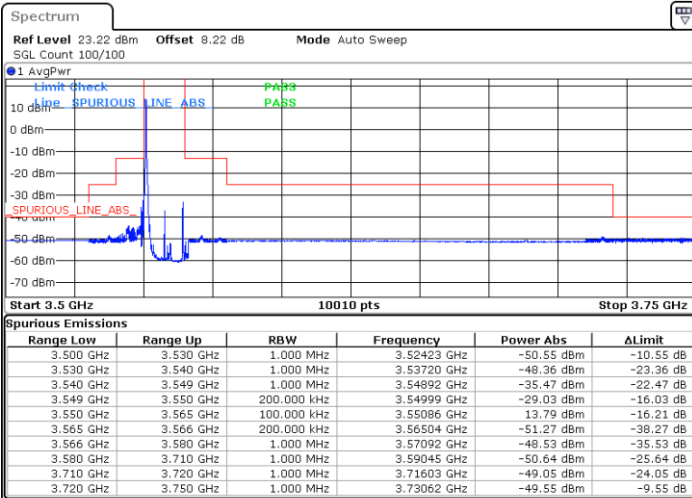

Date: 10.SEP.2020 22:27:29

Middle Channel / Full RB

N/A

Date: 10.SEP.2020 22:15:30

LTE Band 48 / 10MHz

16QAM

Highest Channel / 1RB0

Highest Channel / 1RBmax

Date: 10.SEP.2020 23:07:43

Date: 10.SEP.2020 23:15:39

Highest Channel / Full RB

N/A

Date: 10.SEP.2020 22:53:25

LTE Band 48 / 15MHz

16QAM

Lowest Channel / 1RB0

Lowest Channel / 1RBmax

Date: 11.SEP.2020 20:19:38

Date: 11.SEP.2020 20:25:25

Lowest Channel / Full RB

N/A

Date: 11.SEP.2020 20:17:04

LTE Band 48 / 15MHz

16QAM