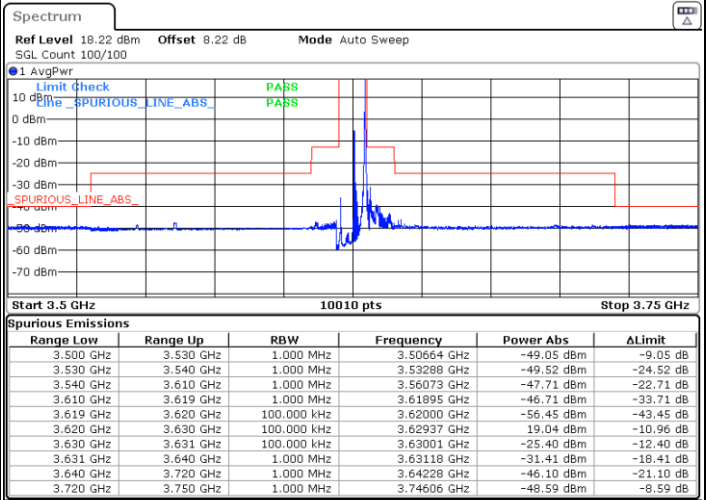

N/A

Date: 10.SEP.2020 21:27:58

LTE Band 48 / 10MHz

16QAM

Lowest Channel / 1RB0

Lowest Channel / 1RBmax

Date: 10.SEP.2020 22:39:13

Date: 10.SEP.2020 22:33:17

Lowest Channel / Full RB

N/A

Date: 10.SEP.2020 22:45:14

LTE Band 48 / 10MHz

16QAM

Middle Channel / 1RB0

Middle Channel / 1RBmax

Date: 10.SEP.2020 22:21:38

Date: 10.SEP.2020 22:27:29

Middle Channel / Full RB

N/A

Date: 10.SEP.2020 22:15:30

LTE Band 48 / 10MHz

16QAM

Highest Channel / 1RB0

Highest Channel / 1RBmax

Date: 10.SEP.2020 23:07:43

Date: 10.SEP.2020 23:15:39

Highest Channel / Full RB

N/A

Date: 10.SEP.2020 22:53:25

LTE Band 48 / 15MHz

16QAM

Lowest Channel / 1RB0