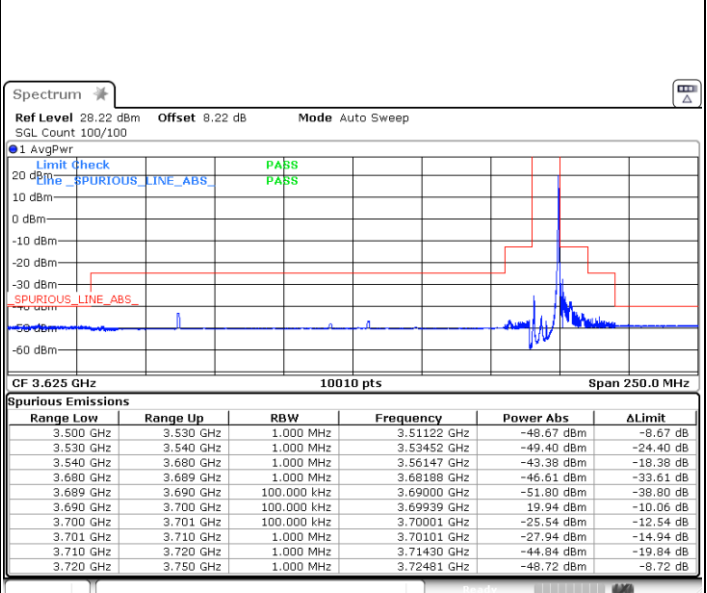

Lowest Channel / 1RB0

Lowest Channel / 1RBmax

Date: 10.SEP.2020 22:37:20

Date: 10.SEP.2020 22:35:03

Lowest Channel / Full RB

N/A

Date: 10.SEP.2020 22:46:48

LTE Band 48 / 10MHz

**LTE Band 48 / 10MHz**

**QPSK**

**Highest Channel / 1RB0**

Date: 10.SEP.2020 23:04:09

**Highest Channel / 1RBmax**

Date: 10.SEP.2020 23:17:11

**Highest Channel / Full RB**

Date: 10.SEP.2020 22:50:20

**N/A**

LTE Band 48 / 15MHz

QPSK

Lowest Channel / 1RB0

Lowest Channel / 1RBmax

Date: 11.SEP.2020 20:21:41

Date: 11.SEP.2020 20:22:59

Lowest Channel / Full RB