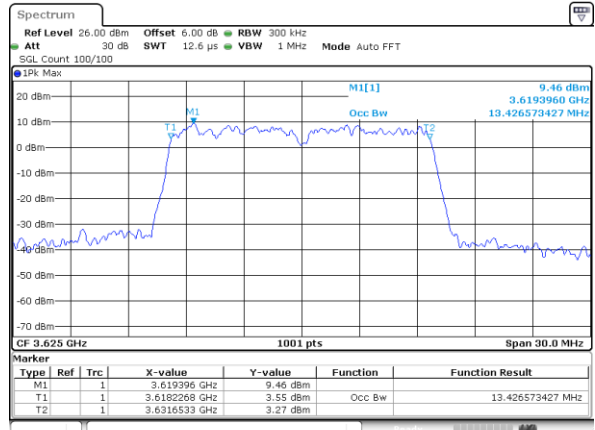

LTE Band 48

Lowest Channel / 15MHz / QPSK

Date: 11\_SEP\_2020 16:31:14

Lowest Channel / 15MHz / 16QAM

Date: 11\_SEP\_2020 16:30:40

Middle Channel / 15MHz / QPSK

Date: 11\_SEP\_2020 16:29:36

Middle Channel / 15MHz / 16QAM

Date: 11\_SEP\_2020 16:30:01

Highest Channel / 15MHz / QPSK

Date: 11\_SEP\_2020 16:31:54

Highest Channel / 15MHz / 16QAM

Date: 11\_SEP\_2020 16:32:18

LTE Band 48

Lowest Channel / 20MHz / QPSK

Date: 11\_SEP\_2020 16:37:46