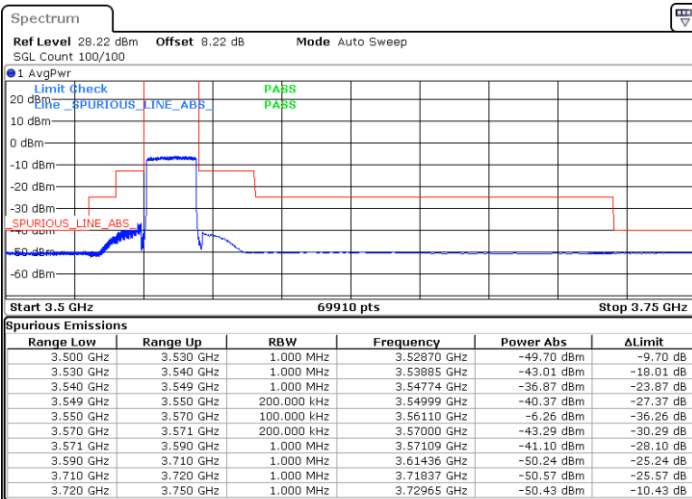

16QAM

Highest Channel / 1RB0

Highest Channel / 1RBmax

Date: 11.SEP.2020 20:11:53

Date: 11.SEP.2020 20:07:05

Highest Channel / Full RB

N/A

Date: 11.SEP.2020 20:12:50

LTE Band 48 / 20MHz

16QAM

Lowest Channel / 1RB0

Lowest Channel / 1RBmax

Date: 11.SEP.2020 21:07:44

Date: 11.SEP.2020 21:09:24

Lowest Channel / Full RB

N/A

Date: 11.SEP.2020 21:15:55

LTE Band 48 / 20MHz

16QAM

Middle Channel / 1RB0

Middle Channel / 1RBmax

Date: 11.SEP.2020 20:46:56

Date: 11.SEP.2020 20:48:41

Middle Channel / Full RB