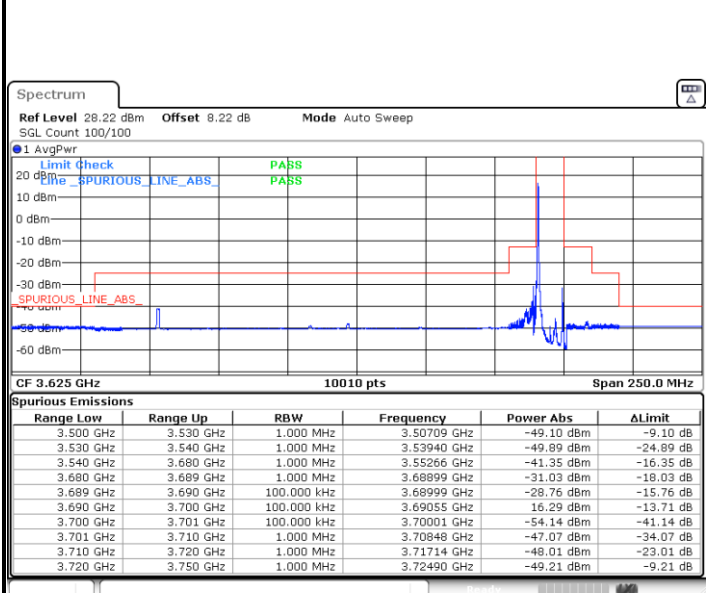

Lowest Channel / 1RB0

Lowest Channel / 1RBmax

Date: 10.SEP.2020 22:37:20

Date: 10.SEP.2020 22:35:03

Lowest Channel / Full RB

N/A

Date: 10.SEP.2020 22:46:48

LTE Band 48 / 10MHz

QPSK

Middle Channel / 1RB0

Middle Channel / 1RBmax

Date: 10.SEP.2020 22:23:34

Date: 10.SEP.2020 22:25:36

Middle Channel / Full RB

N/A

Date: 10.SEP.2020 22:11:26

**LTE Band 48 / 10MHz**

**QPSK**

**Highest Channel / 1RB0**

Date: 10.SEP.2020 23:04:09

**Highest Channel / 1RBmax**

Date: 10.SEP.2020 23:17:11

**Highest Channel / Full RB**

Date: 10.SEP.2020 22:50:20

**N/A**

LTE Band 48 / 15MHz

QPSK

Lowest Channel / 1RB0

Lowest Channel / 1RBmax

Date: 11.SEP.2020 20:21:41

Date: 11.SEP.2020 20:22:59

Lowest Channel / Full RB