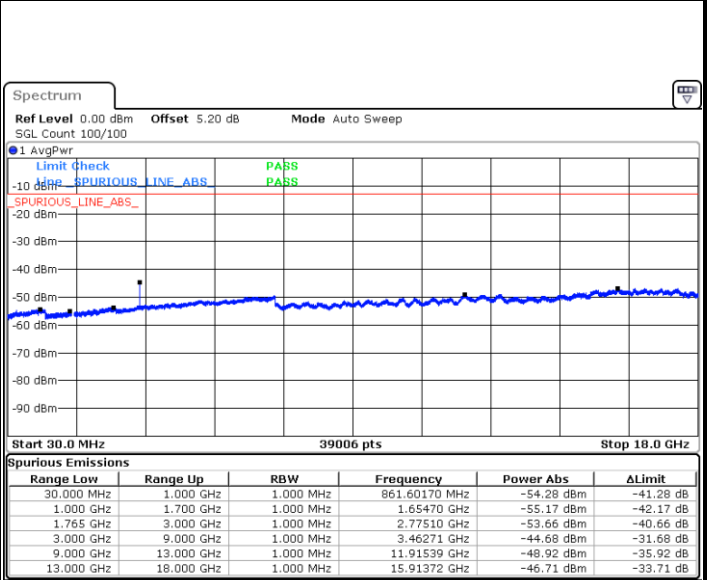

Lowest Band Edge / Full RB

Date: 17.AUG.2020 21:46:16

Highest Band Edge / Full RB

Date: 17.AUG.2020 21:55:47

LTE Band 4 / 20MHz / 16QAM

Lowest Band Edge / 1 RB

Date: 17.AUG.2020 21:45:08

Highest Band Edge / 1 RB

Date: 17.AUG.2020 21:54:39

Lowest Band Edge / Full RB

Date: 17.AUG.2020 21:47:23

Highest Band Edge / Full RB

Date: 17.AUG.2020 21:56:54

Conducted Spurious Emission

LTE Band 4 / 1.4MHz

Highest Channel / QPSK

Date: 17.AUG.2020 20:35:10

Highest Channel / 16QAM

Date: 17.AUG.2020 20:36:05

LTE Band 4 / 3MHz

Lowest Channel / QPSK

Date: 17.AUG.2020 20:42:11

Lowest Channel / 16QAM

Date: 17.AUG.2020 20:43:06

LTE Band 4 / 3MHz

Middle Channel / QPSK

Date: 17.AUG.2020 20:44:41

Middle Channel / 16QAM

Date: 17.AUG.2020 20:45:36

Highest Channel / QPSK

Date: 17.AUG.2020 20:51:42

Highest Channel / 16QAM