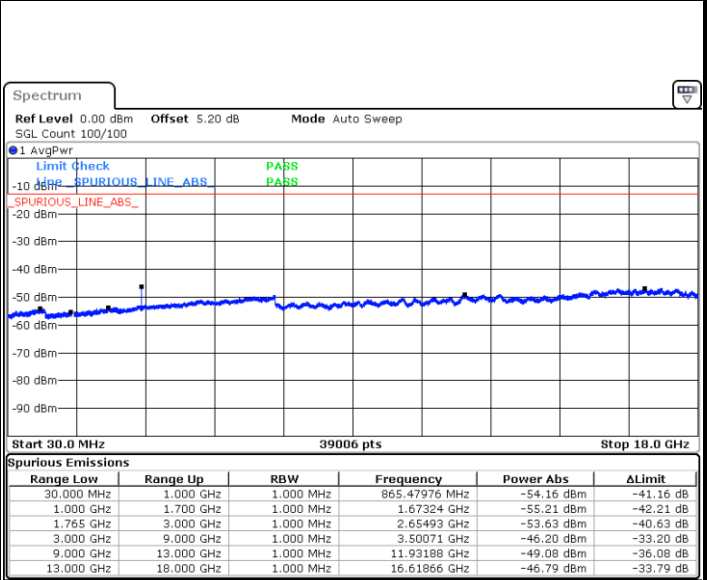

Date: 17.AUG.2020 20:52:37

LTE Band 4 / 5MHz

Lowest Channel / QPSK

Date: 17.AUG.2020 20:58:42

Lowest Channel / 16QAM

Date: 17.AUG.2020 20:59:37

Middle Channel / QPSK

Date: 17.AUG.2020 21:01:12

Middle Channel / 16QAM

Date: 17.AUG.2020 21:02:07

LTE Band 4 / 5MHz

Highest Channel / QPSK

Date: 17.AUG.2020 21:08:13

Highest Channel / 16QAM

Date: 17.AUG.2020 21:09:08

LTE Band 4 / 10MHz

Lowest Channel / QPSK

Date: 17.AUG.2020 21:15:14

Lowest Channel / 16QAM

Date: 17.AUG.2020 21:16:09

LTE Band 4 / 10MHz

Middle Channel / QPSK

Middle Channel / 16QAM

Date: 17.AUG.2020 21:17:44

Date: 17.AUG.2020 21:18:39

Highest Channel / QPSK

Highest Channel / 16QAM

Date: 17.AUG.2020 21:24:44

Date: 17.AUG.2020 21:25:39

LTE Band 4 / 15MHz

Lowest Channel / QPSK

Lowest Channel / 16QAM