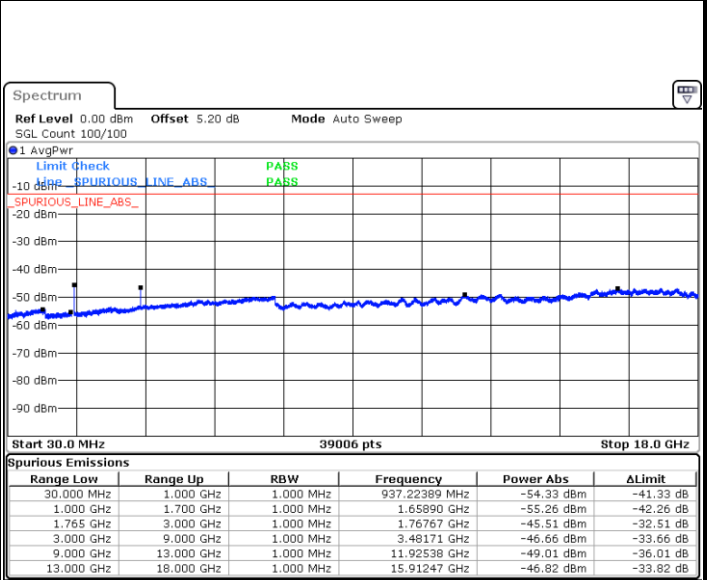

Lowest Channel / QPSK

Date: 17.AUG.2020 21:15:14

Lowest Channel / 16QAM

Date: 17.AUG.2020 21:16:09

LTE Band 4 / 10MHz

Middle Channel / QPSK

Middle Channel / 16QAM

Date: 17.AUG.2020 21:17:44

Date: 17.AUG.2020 21:18:39

Highest Channel / QPSK

Highest Channel / 16QAM

Date: 17.AUG.2020 21:24:44

Date: 17.AUG.2020 21:25:39

LTE Band 4 / 15MHz

Lowest Channel / QPSK

Lowest Channel / 16QAM

Date: 17.AUG.2020 21:31:45

Date: 17.AUG.2020 21:32:40

Middle Channel / QPSK

Middle Channel / 16QAM

Date: 17.AUG.2020 21:34:16

Date: 17.AUG.2020 21:35:10

LTE Band 4 / 15MHz

Highest Channel / QPSK

Date: 17.AUG.2020 21:41:16

Highest Channel / 16QAM

Date: 17.AUG.2020 21:42:11

LTE Band 4 / 20MHz

Lowest Channel / QPSK

Date: 17.AUG.2020 21:48:17

Lowest Channel / 16QAM

Date: 17.AUG.2020 21:49:12