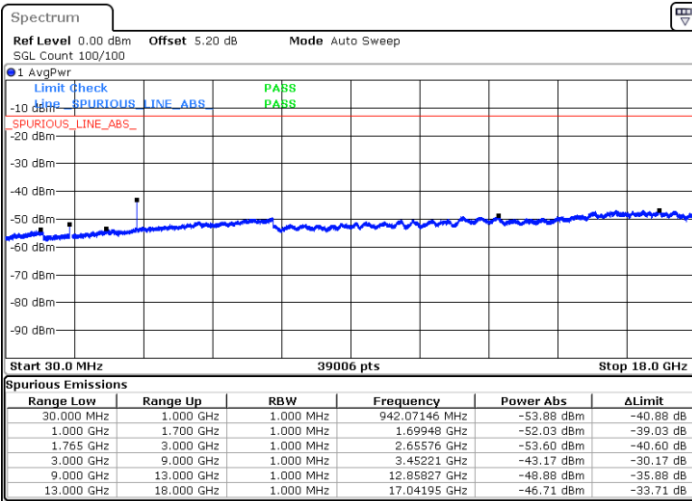

Lowest Channel / QPSK

Date: 17.AUG.2020 21:15:14

Lowest Channel / 16QAM

Date: 17.AUG.2020 21:16:09

LTE Band 4 / 10MHz

Middle Channel / QPSK

Middle Channel / 16QAM

Date: 17.AUG.2020 21:17:44

Date: 17.AUG.2020 21:18:39

Highest Channel / QPSK

Highest Channel / 16QAM

Date: 17.AUG.2020 21:24:44

Date: 17.AUG.2020 21:25:39

LTE Band 4 / 15MHz

Lowest Channel / QPSK

Lowest Channel / 16QAM

Date: 17.AUG.2020 21:31:45

Date: 17.AUG.2020 21:32:40

Middle Channel / QPSK

Middle Channel / 16QAM

Date: 17.AUG.2020 21:34:16

Date: 17.AUG.2020 21:35:10

LTE Band 4 / 15MHz

Highest Channel / QPSK

Date: 17.AUG.2020 21:41:16

Highest Channel / 16QAM

Date: 17.AUG.2020 21:42:11

LTE Band 4 / 20MHz

Lowest Channel / QPSK

Date: 17.AUG.2020 21:48:17

Lowest Channel / 16QAM

Date: 17.AUG.2020 21:49:12