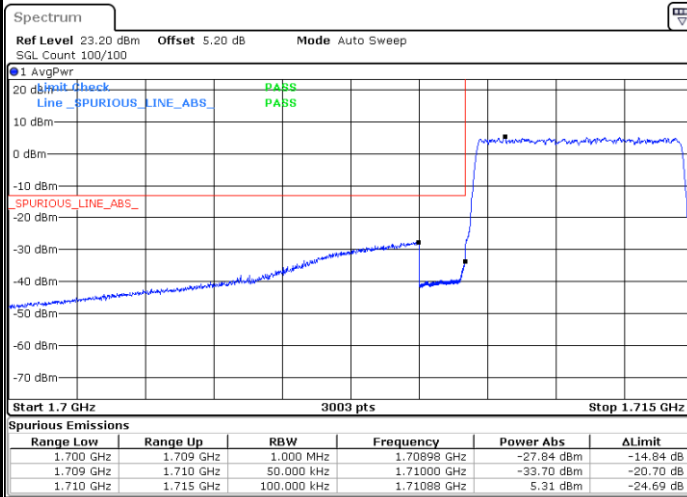

Date: 17.AUG.2020 20:48:33

Lowest Band Edge / Full RB

Date: 17.AUG.2020 20:41:17

Highest Band Edge / Full RB

Date: 17.AUG.2020 20:50:48

LTE Band 4 / 5MHz / QPSK

Lowest Band Edge / 1 RB

Date: 17.AUG.2020 20:54:26

Highest Band Edge / 1 RB

Date: 17.AUG.2020 21:03:57

Lowest Band Edge / Full RB

Date: 17.AUG.2020 20:56:41

Highest Band Edge / Full RB

Date: 17.AUG.2020 21:06:12

LTE Band 4 / 5MHz / 16QAM

Lowest Band Edge / 1RB

Date: 17.AUG.2020 20:55:33

Highest Band Edge / 1 RB

Date: 17.AUG.2020 21:05:04

Lowest Band Edge / Full RB

Date: 17.AUG.2020 20:57:48

Highest Band Edge / Full RB

Date: 17.AUG.2020 21:07:20

LTE Band 4 / 10MHz / QPSK