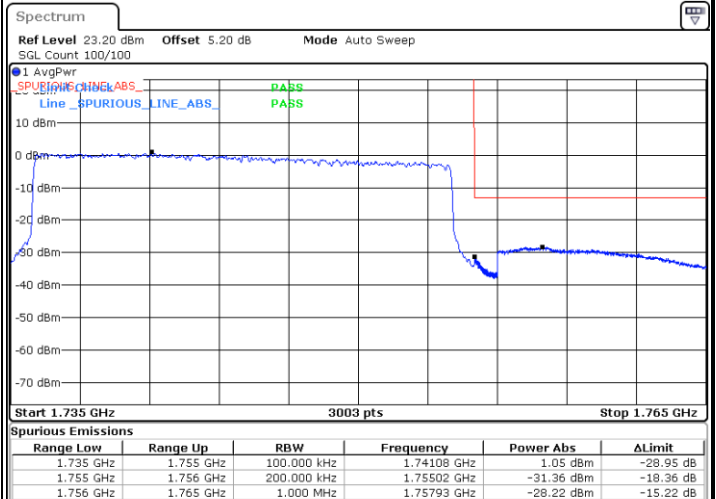

Highest Band Edge / Full RB

Date: 17.AUG.2020 21:38:15

LTE Band 4 / 15MHz / 16QAM

Lowest Band Edge / 1 RB

Date: 17.AUG.2020 21:28:36

Highest Band Edge / 1 RB

Date: 17.AUG.2020 21:38:07

Lowest Band Edge / Full RB

Date: 17.AUG.2020 21:30:51

Highest Band Edge / Full RB

Date: 17.AUG.2020 21:40:23

LTE Band 4 / 20MHz / QPSK

Lowest Band Edge / 1 RB

Date: 17.AUG.2020 21:44:00

Highest Band Edge / 1 RB

Date: 17.AUG.2020 21:53:31

Lowest Band Edge / Full RB

Date: 17.AUG.2020 21:46:16

Highest Band Edge / Full RB

Date: 17.AUG.2020 21:55:47

LTE Band 4 / 20MHz / 16QAM

Lowest Band Edge / 1 RB

Date: 17.AUG.2020 21:45:08

Highest Band Edge / 1 RB

Date: 17.AUG.2020 21:54:39

Lowest Band Edge / Full RB

Date: 17.AUG.2020 21:47:23

Highest Band Edge / Full RB

Date: 17.AUG.2020 21:56:54

Conducted Spurious Emission

LTE Band 4 / 1.4MHz

Highest Channel / QPSK