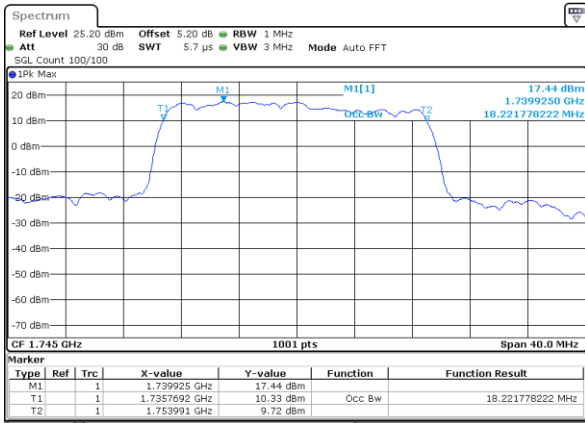

Highest Channel / 15MHz / QPSK

Date: 17 AUG 2020 21:35:21

Highest Channel / 15MHz / 16QAM

Date: 17 AUG 2020 21:35:32

LTE Band 4

Lowest Channel / 20MHz / QPSK

Date: 17 AUG 2020 21:42:22

Lowest Channel / 20MHz / 16QAM

Date: 17 AUG 2020 21:42:32

Middle Channel / 20MHz / QPSK

Date: 17 AUG 2020 21:49:23

Middle Channel / 20MHz / 16QAM

Date: 17 AUG 2020 21:49:33

Highest Channel / 20MHz / QPSK

Date: 17 AUG 2020 21:51:53

Highest Channel / 20MHz / 16QAM

Date: 17 AUG 2020 21:52:03

Conducted Band Edge

LTE Band 4 / 1.4MHz / 16QAM

Lowest Band Edge / 1 RB

Date: 17.AUG.2020 20:22:30

Highest Band Edge / 1 RB

Date: 17.AUG.2020 20:32:01

Lowest Band Edge / Full RB

Date: 17.AUG.2020 20:24:46

Highest Band Edge / Full RB

Date: 17.AUG.2020 20:34:17

LTE Band 4 / 3MHz / QPSK

Lowest Band Edge / 1RB

Date: 17.AUG.2020 20:37:54

Highest Band Edge / 1 RB

Date: 17.AUG.2020 20:47:25