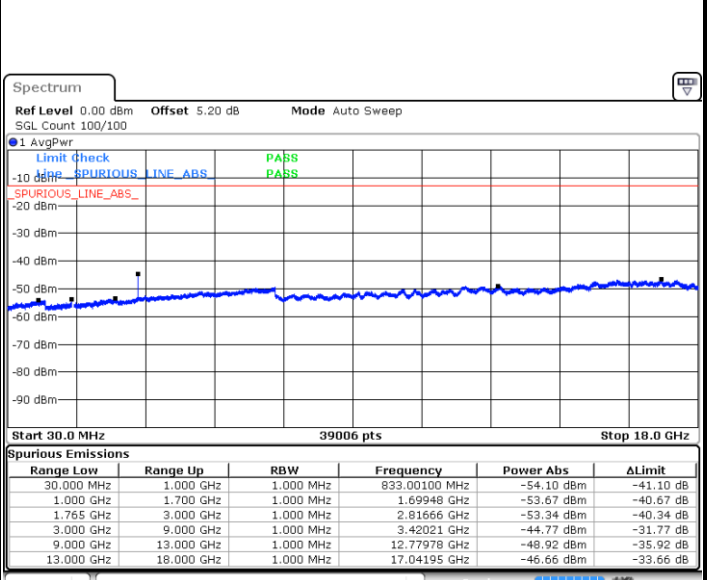

Lowest Band Edge / Full RB

Date: 17.AUG.2020 21:46:16

Highest Band Edge / Full RB

Date: 17.AUG.2020 21:55:47

LTE Band 4 / 20MHz / 16QAM

Lowest Band Edge / 1 RB

Date: 17.AUG.2020 21:45:08

Highest Band Edge / 1 RB

Date: 17.AUG.2020 21:54:39

Lowest Band Edge / Full RB

Date: 17.AUG.2020 21:47:23

Highest Band Edge / Full RB

Date: 17.AUG.2020 21:56:54

Conducted Spurious Emission

LTE Band 4 / 1.4MHz

Highest Channel / QPSK

Date: 17.AUG.2020 20:35:10

Highest Channel / 16QAM

Date: 17.AUG.2020 20:36:05

LTE Band 4 / 3MHz

Lowest Channel / QPSK

Date: 17.AUG.2020 20:42:11

Lowest Channel / 16QAM

Date: 17.AUG.2020 20:43:06

LTE Band 4 / 3MHz

Middle Channel / QPSK

Date: 17.AUG.2020 20:44:41

Middle Channel / 16QAM

Date: 17.AUG.2020 20:45:36

Highest Channel / QPSK

Date: 17.AUG.2020 20:51:42

Highest Channel / 16QAM