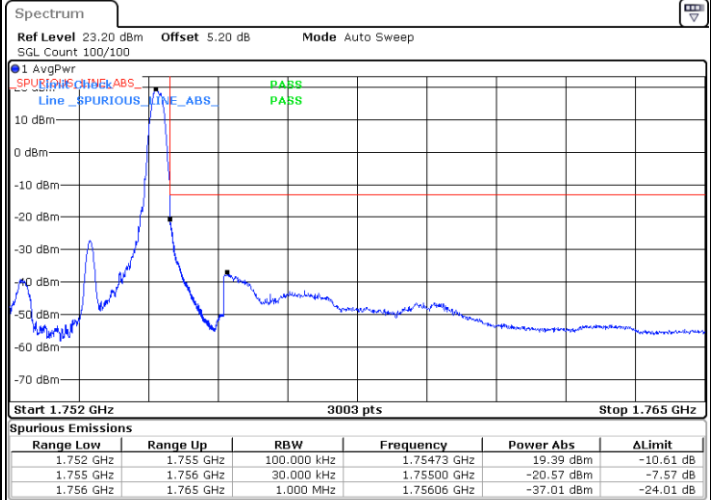

Date: 17.AUG.2020 20:24:46

Highest Band Edge / Full RB

Date: 17.AUG.2020 20:34:17

LTE Band 4 / 3MHz / QPSK

Lowest Band Edge / 1RB

Date: 17.AUG.2020 20:37:54

Highest Band Edge / 1 RB

Date: 17.AUG.2020 20:47:25

Lowest Band Edge / Full RB

Date: 17.AUG.2020 20:40:09

Highest Band Edge / Full RB

Date: 17.AUG.2020 20:48:40

LTE Band 4 / 3MHz / 16QAM

Lowest Band Edge / 1 RB

Date: 17.AUG.2020 20:39:02

Highest Band Edge / 1 RB

Date: 17.AUG.2020 20:48:33

Lowest Band Edge / Full RB

Date: 17.AUG.2020 20:41:17

Highest Band Edge / Full RB

Date: 17.AUG.2020 20:50:48

LTE Band 4 / 5MHz / QPSK

Lowest Band Edge / 1 RB

Date: 17.AUG.2020 20:54:26

Highest Band Edge / 1 RB

Date: 17.AUG.2020 21:03:57

Lowest Band Edge / Full RB

Date: 17.AUG.2020 20:56:41

Highest Band Edge / Full RB

Date: 17.AUG.2020 21:06:12

LTE Band 4 / 5MHz / 16QAM

Lowest Band Edge / 1RB