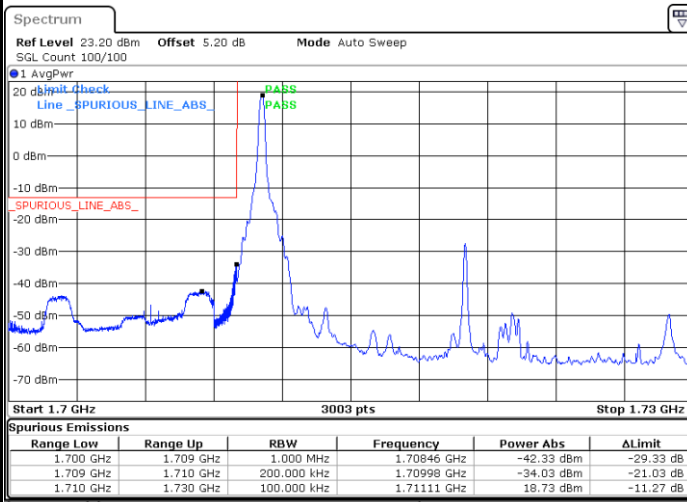

Date: 17.AUG.2020 21:30:51

Highest Band Edge / Full RB

Date: 17.AUG.2020 21:40:23

LTE Band 4 / 20MHz / QPSK

Lowest Band Edge / 1 RB

Date: 17.AUG.2020 21:44:00

Highest Band Edge / 1 RB

Date: 17.AUG.2020 21:53:31

Lowest Band Edge / Full RB

Date: 17.AUG.2020 21:46:16

Highest Band Edge / Full RB

Date: 17.AUG.2020 21:55:47

LTE Band 4 / 20MHz / 16QAM

Lowest Band Edge / 1 RB

Date: 17.AUG.2020 21:45:08

Highest Band Edge / 1 RB

Date: 17.AUG.2020 21:54:39

Lowest Band Edge / Full RB

Date: 17.AUG.2020 21:47:23

Highest Band Edge / Full RB

Date: 17.AUG.2020 21:56:54

Conducted Spurious Emission

LTE Band 4 / 1.4MHz

Highest Channel / QPSK