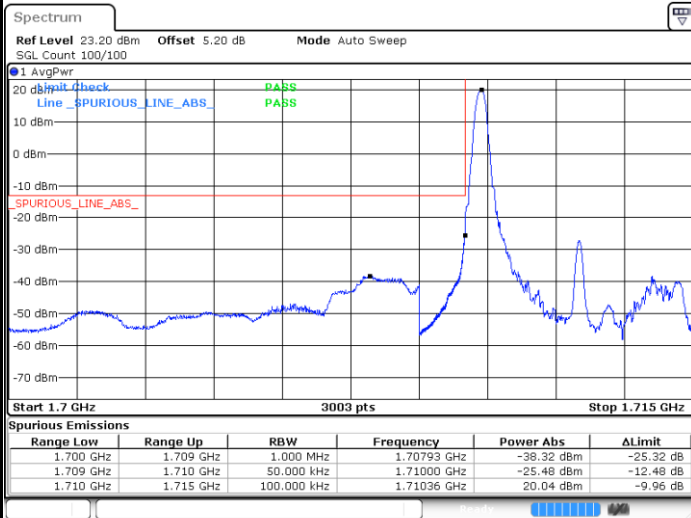

Lowest Band Edge / Full RB

Date: 17.AUG.2020 20:40:09

Highest Band Edge / Full RB

Date: 17.AUG.2020 20:48:40

LTE Band 4 / 3MHz / 16QAM

Lowest Band Edge / 1 RB

Date: 17.AUG.2020 20:39:02

Highest Band Edge / 1 RB

Date: 17.AUG.2020 20:48:33

Lowest Band Edge / Full RB

Date: 17.AUG.2020 20:41:17

Highest Band Edge / Full RB

Date: 17.AUG.2020 20:50:48

LTE Band 4 / 5MHz / QPSK

Lowest Band Edge / 1 RB

Date: 17.AUG.2020 20:54:26

Highest Band Edge / 1 RB

Date: 17.AUG.2020 21:03:57

Lowest Band Edge / Full RB

Date: 17.AUG.2020 20:56:41

Highest Band Edge / Full RB

Date: 17.AUG.2020 21:06:12

LTE Band 4 / 5MHz / 16QAM

Lowest Band Edge / 1RB

Date: 17.AUG.2020 20:55:33

Highest Band Edge / 1 RB

Date: 17.AUG.2020 21:05:04

Lowest Band Edge / Full RB

Date: 17.AUG.2020 20:57:48

Highest Band Edge / Full RB

Date: 17.AUG.2020 21:07:20

LTE Band 4 / 10MHz / QPSK