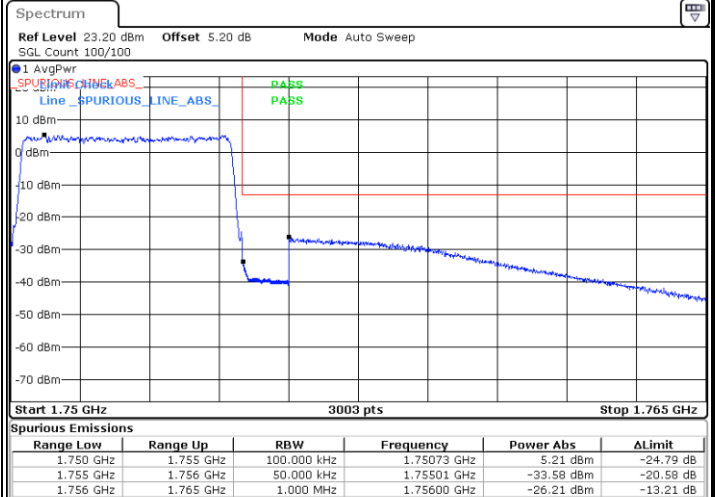

Highest Band Edge / 1 RB

Date: 17.AUG.2020 21:03:57

Lowest Band Edge / Full RB

Date: 17.AUG.2020 20:56:41

Highest Band Edge / Full RB

Date: 17.AUG.2020 21:06:12

LTE Band 4 / 5MHz / 16QAM

Lowest Band Edge / 1RB

Date: 17.AUG.2020 20:55:33

Highest Band Edge / 1 RB

Date: 17.AUG.2020 21:05:04

Lowest Band Edge / Full RB

Date: 17.AUG.2020 20:57:48

Highest Band Edge / Full RB

Date: 17.AUG.2020 21:07:20

LTE Band 4 / 10MHz / QPSK

Lowest Band Edge / 1 RB

Date: 17.AUG.2020 21:10:57

Highest Band Edge / 1 RB

Date: 17.AUG.2020 21:20:28

Lowest Band Edge / Full RB

Date: 17.AUG.2020 21:13:12

Highest Band Edge / Full RB

Date: 17.AUG.2020 21:22:43

LTE Band 4 / 10MHz / 16QAM

Lowest Band Edge / 1 RB

Date: 17.AUG.2020 21:12:05

Highest Band Edge / 1 RB

Date: 17.AUG.2020 21:21:35

Lowest Band Edge / Full RB

Date: 17.AUG.2020 21:14:20

Highest Band Edge / Full RB