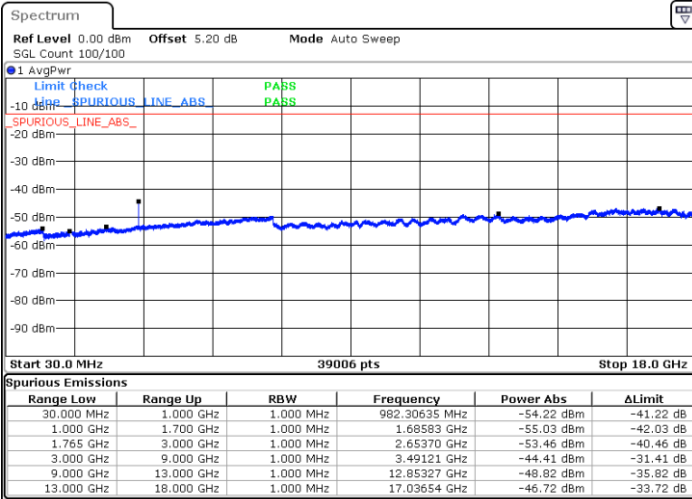

Middle Channel / 16QAM

Date: 17.AUG.2020 21:02:07

LTE Band 4 / 5MHz

Highest Channel / QPSK

Date: 17.AUG.2020 21:08:13

Highest Channel / 16QAM

Date: 17.AUG.2020 21:09:08

LTE Band 4 / 10MHz

Lowest Channel / QPSK

Date: 17.AUG.2020 21:15:14

Lowest Channel / 16QAM

Date: 17.AUG.2020 21:16:09

LTE Band 4 / 10MHz

Middle Channel / QPSK

Middle Channel / 16QAM

Date: 17.AUG.2020 21:17:44

Date: 17.AUG.2020 21:18:39

Highest Channel / QPSK

Highest Channel / 16QAM

Date: 17.AUG.2020 21:24:44

Date: 17.AUG.2020 21:25:39

LTE Band 4 / 15MHz

Lowest Channel / QPSK

Lowest Channel / 16QAM