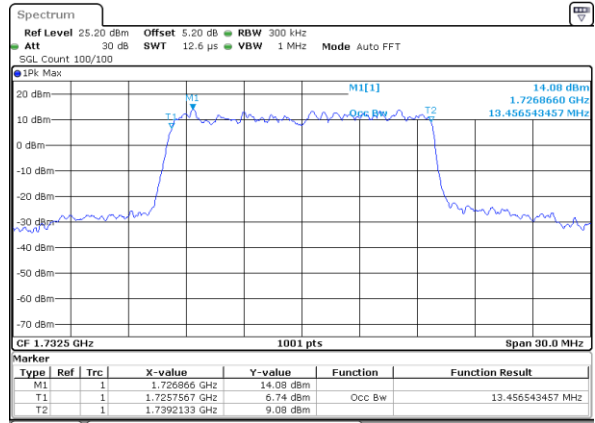

Date: 17 AUG 2020 21:16:19

Middle Channel / 10MHz / 16QAM

Date: 17 AUG 2020 21:16:30

Highest Channel / 10MHz / QPSK

Date: 17 AUG 2020 21:16:49

Highest Channel / 10MHz / 16QAM

Date: 17 AUG 2020 21:19:00

LTE Band 4

Lowest Channel / 15MHz / QPSK

Date: 17 AUG 2020 21:25:50

Lowest Channel / 15MHz / 16QAM

Date: 17 AUG 2020 21:26:00

Middle Channel / 15MHz / QPSK

Date: 17 AUG 2020 21:32:51

Middle Channel / 15MHz / 16QAM

Date: 17 AUG 2020 21:33:01

Highest Channel / 15MHz / QPSK

Date: 17 AUG 2020 21:35:21

Highest Channel / 15MHz / 16QAM

Date: 17 AUG 2020 21:35:32

LTE Band 4

Lowest Channel / 20MHz / QPSK

Date: 17 AUG 2020 21:42:22

Lowest Channel / 20MHz / 16QAM