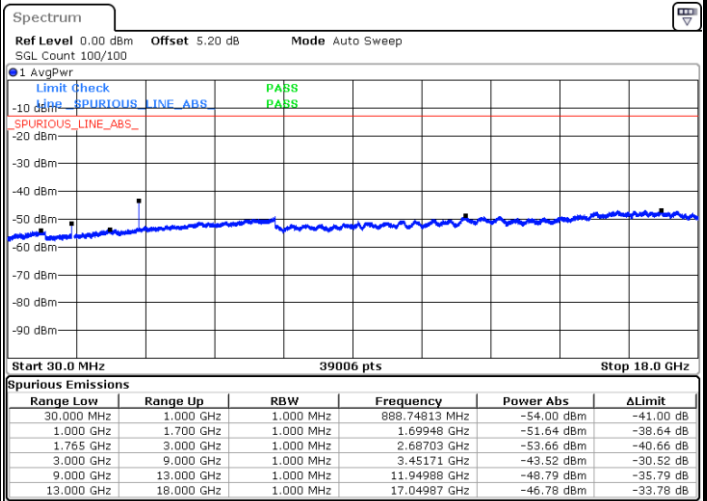

Lowest Channel / QPSK

Date: 17.AUG.2020 21:15:14

Lowest Channel / 16QAM

Date: 17.AUG.2020 21:16:09

LTE Band 4 / 10MHz

Middle Channel / QPSK

Middle Channel / 16QAM

Date: 17.AUG.2020 21:17:44

Date: 17.AUG.2020 21:18:39

Highest Channel / QPSK

Highest Channel / 16QAM

Date: 17.AUG.2020 21:24:44

Date: 17.AUG.2020 21:25:39

LTE Band 4 / 15MHz

Lowest Channel / QPSK

Lowest Channel / 16QAM

Date: 17.AUG.2020 21:31:45

Date: 17.AUG.2020 21:32:40

Middle Channel / QPSK

Middle Channel / 16QAM

Date: 17.AUG.2020 21:34:16

Date: 17.AUG.2020 21:35:10

LTE Band 4 / 15MHz

Highest Channel / QPSK

Date: 17.AUG.2020 21:41:16

Highest Channel / 16QAM

Date: 17.AUG.2020 21:42:11

LTE Band 4 / 20MHz

Lowest Channel / QPSK

Date: 17.AUG.2020 21:48:17

Lowest Channel / 16QAM

Date: 17.AUG.2020 21:49:12