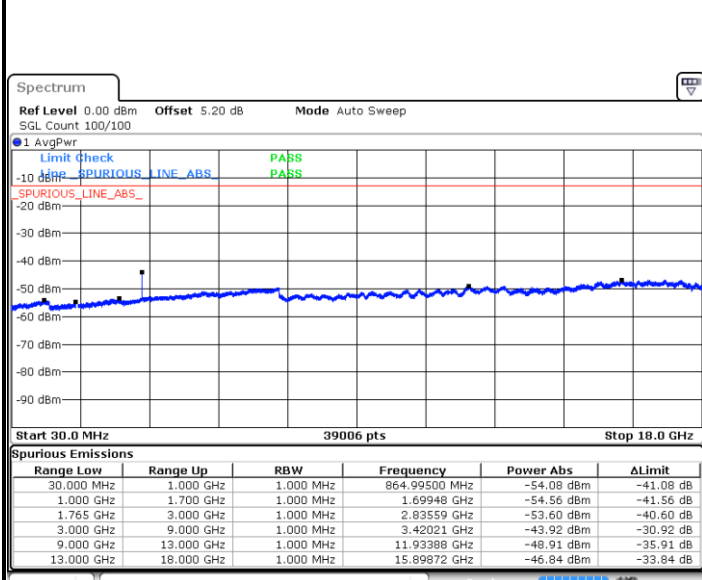

Lowest Band Edge / Full RB

Date: 17.AUG.2020 21:46:16

Highest Band Edge / Full RB

Date: 17.AUG.2020 21:55:47

LTE Band 4 / 20MHz / 16QAM

Lowest Band Edge / 1 RB

Date: 17.AUG.2020 21:45:08

Highest Band Edge / 1 RB

Date: 17.AUG.2020 21:54:39

Lowest Band Edge / Full RB

Date: 17.AUG.2020 21:47:23

Highest Band Edge / Full RB

Date: 17.AUG.2020 21:56:54

Conducted Spurious Emission

LTE Band 4 / 1.4MHz

Highest Channel / QPSK

Date: 17.AUG.2020 20:35:10

Highest Channel / 16QAM

Date: 17.AUG.2020 20:36:05

LTE Band 4 / 3MHz

Lowest Channel / QPSK

Date: 17.AUG.2020 20:42:11

Lowest Channel / 16QAM

Date: 17.AUG.2020 20:43:06

LTE Band 4 / 3MHz

Middle Channel / QPSK

Date: 17.AUG.2020 20:44:41

Middle Channel / 16QAM

Date: 17.AUG.2020 20:45:36

Highest Channel / QPSK

Date: 17.AUG.2020 20:51:42

Highest Channel / 16QAM