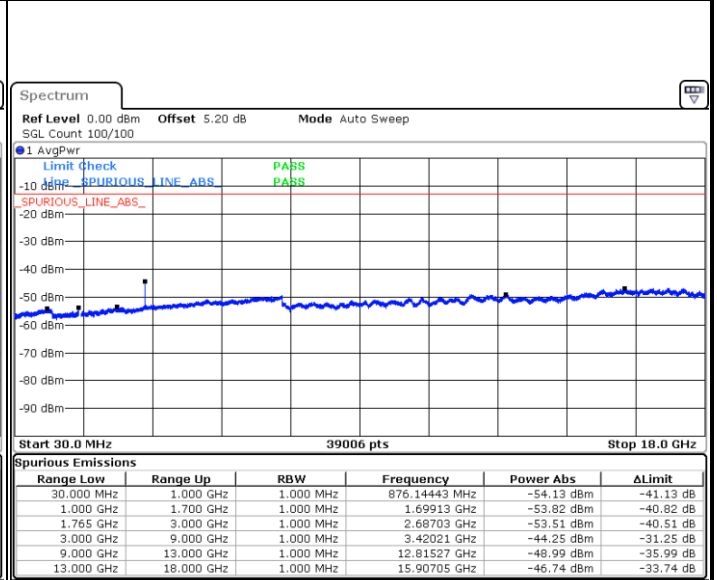

Date: 17.AUG.2020 21:54:39

Lowest Band Edge / Full RB

Date: 17.AUG.2020 21:47:23

Highest Band Edge / Full RB

Date: 17.AUG.2020 21:56:54

Conducted Spurious Emission

LTE Band 4 / 1.4MHz

Highest Channel / QPSK

LTE Band 4 / 3MHz

Middle Channel / QPSK

Date: 17.AUG.2020 20:44:41

Middle Channel / 16QAM

Date: 17.AUG.2020 20:45:36

Highest Channel / QPSK

Date: 17.AUG.2020 20:51:42

Highest Channel / 16QAM

Date: 17.AUG.2020 20:52:37

LTE Band 4 / 5MHz

Lowest Channel / QPSK

Date: 17.AUG.2020 20:58:42

Lowest Channel / 16QAM

Date: 17.AUG.2020 20:59:37

Middle Channel / QPSK

Date: 17.AUG.2020 21:01:12

Middle Channel / 16QAM

Date: 17.AUG.2020 21:02:07

LTE Band 4 / 5MHz

Highest Channel / QPSK

Date: 17.AUG.2020 21:08:13

Highest Channel / 16QAM

Date: 17.AUG.2020 21:09:08

LTE Band 4 / 10MHz