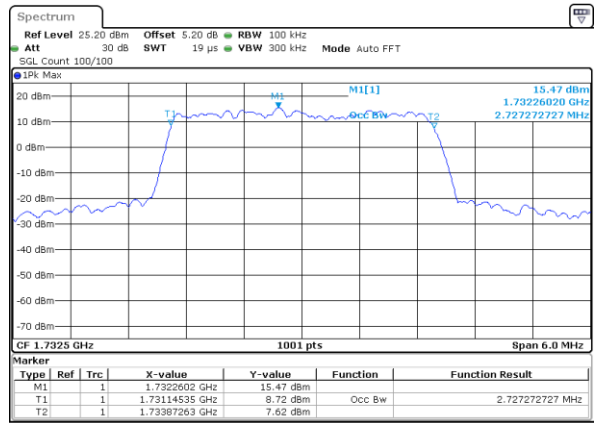

LTE Band 4

Lowest Channel / 3MHz / QPSK

Date: 17 AUG 2020 20:36:16

Lowest Channel / 3MHz / 16QAM

Date: 17 AUG 2020 20:36:26

Middle Channel / 3MHz / QPSK

Date: 17 AUG 2020 20:43:16

Middle Channel / 3MHz / 16QAM

Date: 17 AUG 2020 20:43:27

Highest Channel / 3MHz / QPSK

Date: 17 AUG 2020 20:45:47

Highest Channel / 3MHz / 16QAM

Date: 17 AUG 2020 20:45:57

LTE Band 4

Lowest Channel / 5MHz / QPSK

Date: 17 AUG 2020 20:52:47