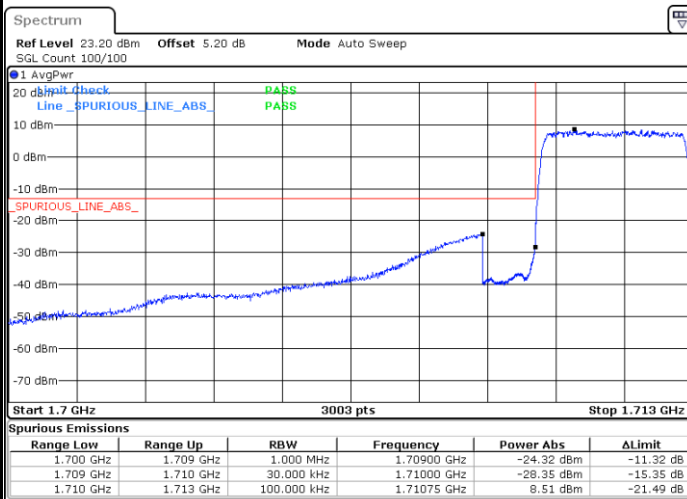

Date: 17 AUG 2020 21:52:03

Conducted Band Edge

LTE Band 4 / 1.4MHz / 16QAM

Lowest Band Edge / 1 RB

Date: 17.AUG.2020 20:22:30

Highest Band Edge / 1 RB

Date: 17.AUG.2020 20:32:01

Lowest Band Edge / Full RB

Date: 17.AUG.2020 20:24:46

Highest Band Edge / Full RB

Date: 17.AUG.2020 20:34:17

LTE Band 4 / 3MHz / QPSK

Lowest Band Edge / 1RB

Date: 17.AUG.2020 20:37:54

Highest Band Edge / 1 RB

Date: 17.AUG.2020 20:47:25

Lowest Band Edge / Full RB

Date: 17.AUG.2020 20:40:09

Highest Band Edge / Full RB

Date: 17.AUG.2020 20:48:40

LTE Band 4 / 3MHz / 16QAM

Lowest Band Edge / 1 RB

Date: 17.AUG.2020 20:39:02

Highest Band Edge / 1 RB

Date: 17.AUG.2020 20:48:33

Lowest Band Edge / Full RB

Date: 17.AUG.2020 20:41:17

Highest Band Edge / Full RB

Date: 17.AUG.2020 20:50:48

LTE Band 4 / 5MHz / QPSK

Lowest Band Edge / 1 RB

Date: 17.AUG.2020 20:54:26