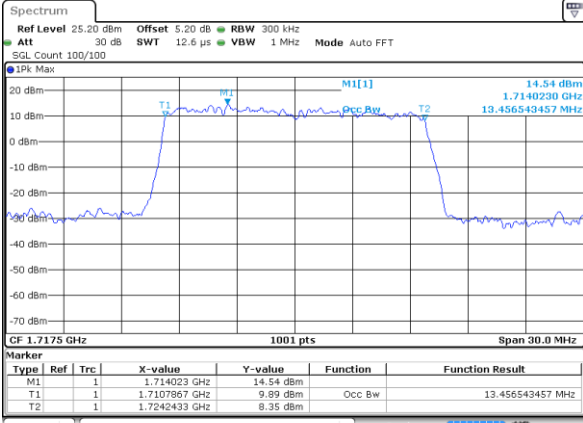

LTE Band 4

Lowest Channel / 15MHz / QPSK

Date: 17 AUG 2020 21:25:50