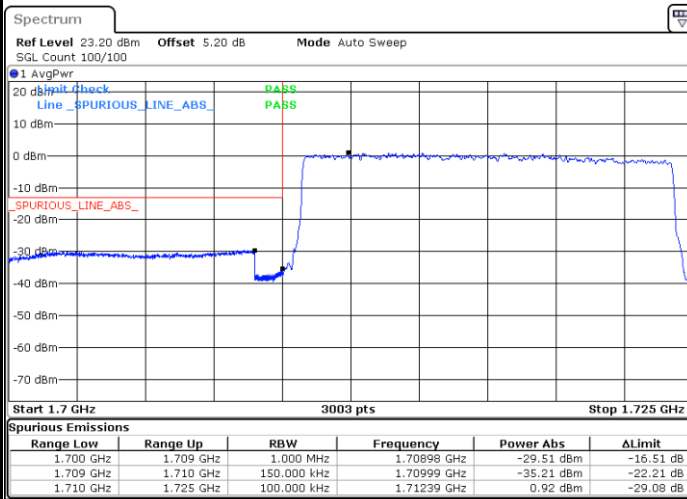

Date: 17.AUG.2020 21:23:51

LTE Band 4 / 15MHz / QPSK

Lowest Band Edge / 1 RB

Date: 17.AUG.2020 21:27:29

Highest Band Edge / 1 RB

Date: 17.AUG.2020 21:37:00

Lowest Band Edge / Full RB

Date: 17.AUG.2020 21:29:44

Highest Band Edge / Full RB

Date: 17.AUG.2020 21:38:15

LTE Band 4 / 15MHz / 16QAM

Lowest Band Edge / 1 RB

Date: 17.AUG.2020 21:28:36

Highest Band Edge / 1 RB

Date: 17.AUG.2020 21:38:07

Lowest Band Edge / Full RB

Date: 17.AUG.2020 21:30:51

Highest Band Edge / Full RB

Date: 17.AUG.2020 21:40:23

LTE Band 4 / 20MHz / QPSK

Lowest Band Edge / 1 RB

Date: 17.AUG.2020 21:44:00

Highest Band Edge / 1 RB

Date: 17.AUG.2020 21:53:31

Lowest Band Edge / Full RB

Date: 17.AUG.2020 21:46:16

Highest Band Edge / Full RB

Date: 17.AUG.2020 21:55:47

LTE Band 4 / 20MHz / 16QAM

Lowest Band Edge / 1 RB

Date: 17.AUG.2020 21:45:08

Highest Band Edge / 1 RB