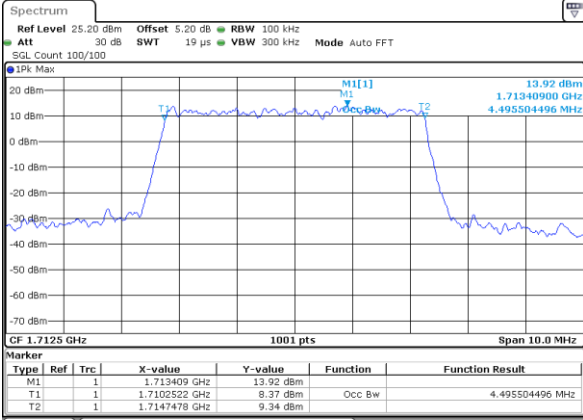

Date: 17 AUG 2020 20:43:27

Highest Channel / 3MHz / QPSK

Date: 17 AUG 2020 20:45:47

Highest Channel / 3MHz / 16QAM

Date: 17 AUG 2020 20:45:57

LTE Band 4

Lowest Channel / 5MHz / QPSK

Date: 17 AUG 2020 20:52:47