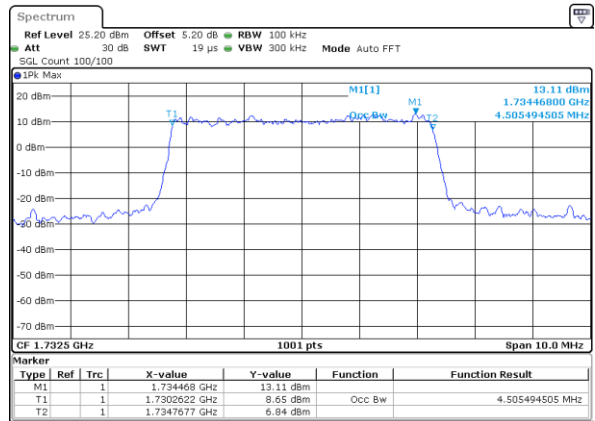

Date: 17 AUG 2020 20:43:27

Highest Channel / 3MHz / QPSK

Date: 17 AUG 2020 20:45:47

Highest Channel / 3MHz / 16QAM

Date: 17 AUG 2020 20:45:57

LTE Band 4

Lowest Channel / 5MHz / QPSK

Date: 17 AUG 2020 20:52:47

Lowest Channel / 5MHz / 16QAM

Date: 17 AUG 2020 20:52:58

Middle Channel / 5MHz / QPSK

Date: 17 AUG 2020 20:59:48

Middle Channel / 5MHz / 16QAM

Date: 17 AUG 2020 20:59:58

Highest Channel / 5MHz / QPSK

Date: 17 AUG 2020 21:02:18

Highest Channel / 5MHz / 16QAM

Date: 17 AUG 2020 21:02:28

LTE Band 4

Lowest Channel / 10MHz / QPSK

Date: 17 AUG 2020 21:09:19

Lowest Channel / 10MHz / 16QAM

Date: 17 AUG 2020 21:09:29

Middle Channel / 10MHz / QPSK