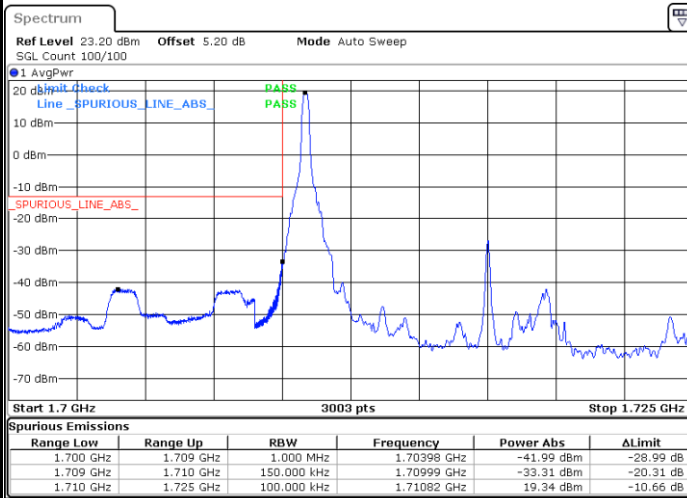

Lowest Band Edge / 1 RB

Date: 17.AUG.2020 21:10:57

Highest Band Edge / 1 RB

Date: 17.AUG.2020 21:20:28

Lowest Band Edge / Full RB

Date: 17.AUG.2020 21:13:12

Highest Band Edge / Full RB

Date: 17.AUG.2020 21:22:43

LTE Band 4 / 10MHz / 16QAM

Lowest Band Edge / 1 RB

Date: 17.AUG.2020 21:12:05

Highest Band Edge / 1 RB

Date: 17.AUG.2020 21:21:35

Lowest Band Edge / Full RB

Date: 17.AUG.2020 21:14:20

Highest Band Edge / Full RB

Date: 17.AUG.2020 21:23:51

LTE Band 4 / 15MHz / QPSK

Lowest Band Edge / 1 RB

Date: 17.AUG.2020 21:27:29

Highest Band Edge / 1 RB

Date: 17.AUG.2020 21:37:00

Lowest Band Edge / Full RB

Date: 17.AUG.2020 21:29:44