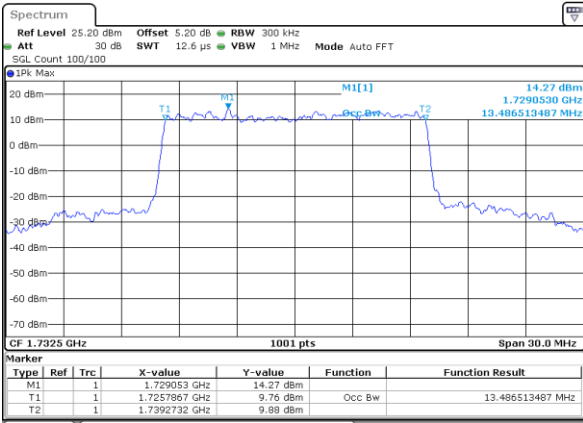

Date: 17 AUG 2020 21:16:19

Middle Channel / 10MHz / 16QAM

Date: 17 AUG 2020 21:16:30

Highest Channel / 10MHz / QPSK

Date: 17 AUG 2020 21:16:49

Highest Channel / 10MHz / 16QAM

Date: 17 AUG 2020 21:19:00

LTE Band 4

Lowest Channel / 15MHz / QPSK

Date: 17 AUG 2020 21:25:50

Lowest Channel / 15MHz / 16QAM

Date: 17 AUG 2020 21:26:00

Middle Channel / 15MHz / QPSK

Date: 17 AUG 2020 21:32:51

Middle Channel / 15MHz / 16QAM

Date: 17 AUG 2020 21:33:01

Highest Channel / 15MHz / QPSK

Date: 17 AUG 2020 21:35:21

Highest Channel / 15MHz / 16QAM

Date: 17 AUG 2020 21:35:32

LTE Band 4

Lowest Channel / 20MHz / QPSK

Date: 17 AUG 2020 21:42:22

Lowest Channel / 20MHz / 16QAM