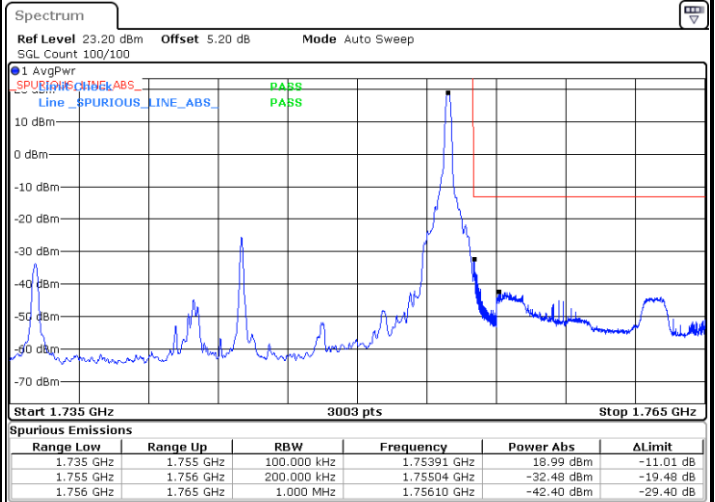

Date: 17.AUG.2020 21:30:51

Highest Band Edge / Full RB

Date: 17.AUG.2020 21:40:23

LTE Band 4 / 20MHz / QPSK

Lowest Band Edge / 1 RB

Date: 17.AUG.2020 21:44:00

Highest Band Edge / 1 RB

Date: 17.AUG.2020 21:53:31

Lowest Band Edge / Full RB

Date: 17.AUG.2020 21:46:16

Highest Band Edge / Full RB

Date: 17.AUG.2020 21:55:47

LTE Band 4 / 20MHz / 16QAM

Lowest Band Edge / 1 RB

Date: 17.AUG.2020 21:45:08

Highest Band Edge / 1 RB

Date: 17.AUG.2020 21:54:39

Lowest Band Edge / Full RB

Date: 17.AUG.2020 21:47:23

Highest Band Edge / Full RB

Date: 17.AUG.2020 21:56:54

Conducted Spurious Emission

LTE Band 4 / 1.4MHz

Highest Channel / QPSK

Date: 17.AUG.2020 20:35:10

Highest Channel / 16QAM

Date: 17.AUG.2020 20:36:05

LTE Band 4 / 3MHz

Lowest Channel / QPSK

Date: 17.AUG.2020 20:42:11

Lowest Channel / 16QAM

Date: 17.AUG.2020 20:43:06