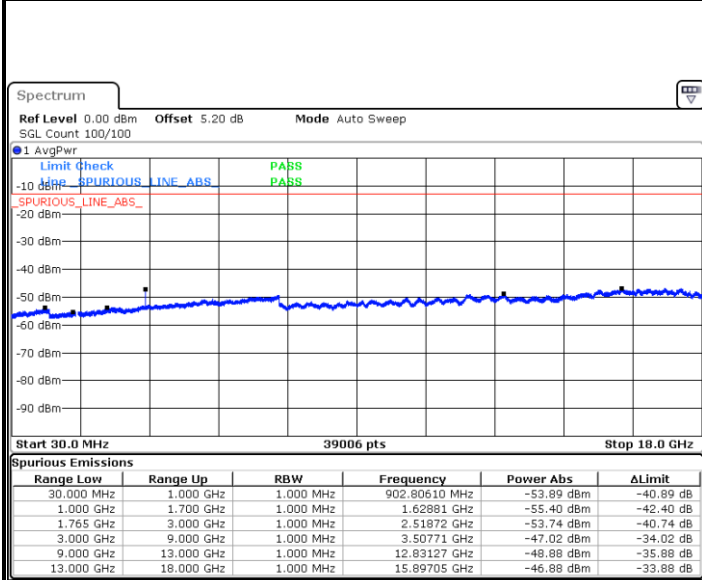

Date: 17.AUG.2020 21:30:51

Highest Band Edge / Full RB

Date: 17.AUG.2020 21:40:23

LTE Band 4 / 20MHz / QPSK

Lowest Band Edge / 1 RB

Date: 17.AUG.2020 21:44:00

Highest Band Edge / 1 RB

Date: 17.AUG.2020 21:53:31

Lowest Band Edge / Full RB

Date: 17.AUG.2020 21:46:16

Highest Band Edge / Full RB

Date: 17.AUG.2020 21:55:47

LTE Band 4 / 20MHz / 16QAM

Lowest Band Edge / 1 RB

Date: 17.AUG.2020 21:45:08

Highest Band Edge / 1 RB

Date: 17.AUG.2020 21:54:39

Lowest Band Edge / Full RB

Date: 17.AUG.2020 21:47:23

Highest Band Edge / Full RB

Date: 17.AUG.2020 21:56:54

Conducted Spurious Emission

LTE Band 4 / 1.4MHz

Highest Channel / QPSK

Date: 17.AUG.2020 20:35:10

Highest Channel / 16QAM

Date: 17.AUG.2020 20:36:05

LTE Band 4 / 3MHz

Lowest Channel / QPSK

Date: 17.AUG.2020 20:42:11

Lowest Channel / 16QAM

Date: 17.AUG.2020 20:43:06