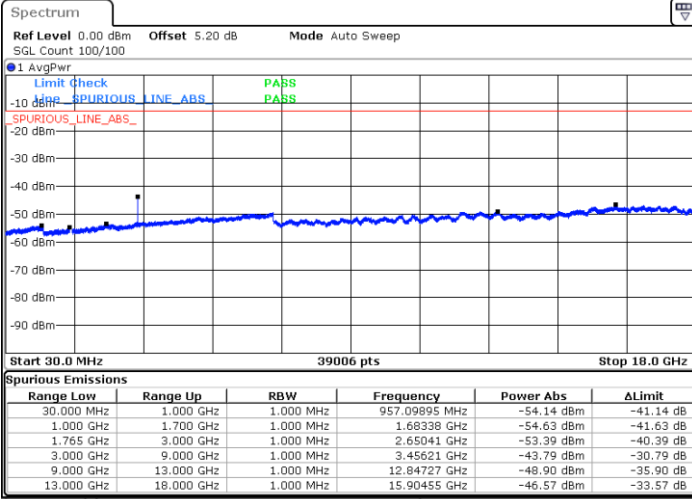

Middle Channel / 16QAM

Date: 17.AUG.2020 21:02:07

LTE Band 4 / 5MHz

Highest Channel / QPSK

Date: 17.AUG.2020 21:08:13

Highest Channel / 16QAM

Date: 17.AUG.2020 21:09:08

LTE Band 4 / 10MHz

Lowest Channel / QPSK

Date: 17.AUG.2020 21:15:14

Lowest Channel / 16QAM

Date: 17.AUG.2020 21:16:09

LTE Band 4 / 10MHz

Middle Channel / QPSK

Middle Channel / 16QAM

Date: 17.AUG.2020 21:17:44

Date: 17.AUG.2020 21:18:39

Highest Channel / QPSK

Highest Channel / 16QAM

Date: 17.AUG.2020 21:24:44

Date: 17.AUG.2020 21:25:39

LTE Band 4 / 15MHz

Lowest Channel / QPSK

Lowest Channel / 16QAM