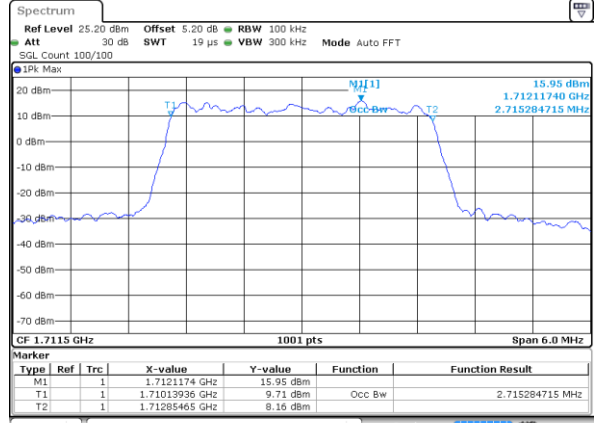

LTE Band 4

Lowest Channel / 3MHz / QPSK

Date: 17 AUG 2020 20:36:16

Lowest Channel / 3MHz / 16QAM

Date: 17 AUG 2020 20:36:26

Middle Channel / 3MHz / QPSK

Date: 17 AUG 2020 20:43:16

Middle Channel / 3MHz / 16QAM

Date: 17 AUG 2020 20:43:27

Highest Channel / 3MHz / QPSK

Date: 17 AUG 2020 20:45:47

Highest Channel / 3MHz / 16QAM

Date: 17 AUG 2020 20:45:57

LTE Band 4

Lowest Channel / 5MHz / QPSK

Date: 17 AUG 2020 20:52:47