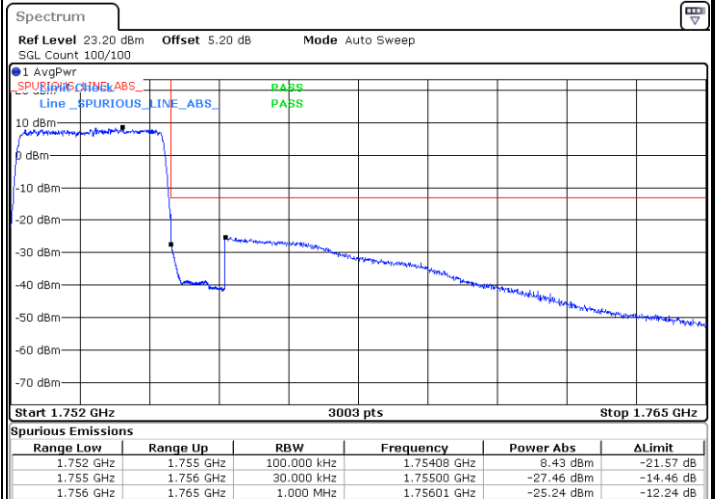

Date: 17 AUG 2020 21:52:03

Conducted Band Edge

LTE Band 4 / 1.4MHz / 16QAM

Lowest Band Edge / 1 RB

Date: 17.AUG.2020 20:22:30

Highest Band Edge / 1 RB

Date: 17.AUG.2020 20:32:01

Lowest Band Edge / Full RB

Date: 17.AUG.2020 20:24:46

Highest Band Edge / Full RB

Date: 17.AUG.2020 20:34:17

LTE Band 4 / 3MHz / QPSK

Lowest Band Edge / 1RB

Date: 17.AUG.2020 20:37:54

Highest Band Edge / 1 RB

Date: 17.AUG.2020 20:47:25

Lowest Band Edge / Full RB

Date: 17.AUG.2020 20:40:09

Highest Band Edge / Full RB

Date: 17.AUG.2020 20:48:40

LTE Band 4 / 3MHz / 16QAM

Lowest Band Edge / 1 RB

Date: 17.AUG.2020 20:39:02

Highest Band Edge / 1 RB

Date: 17.AUG.2020 20:48:33

Lowest Band Edge / Full RB

Date: 17.AUG.2020 20:41:17

Highest Band Edge / Full RB

Date: 17.AUG.2020 20:50:48

LTE Band 4 / 5MHz / QPSK

Lowest Band Edge / 1 RB

Date: 17.AUG.2020 20:54:26