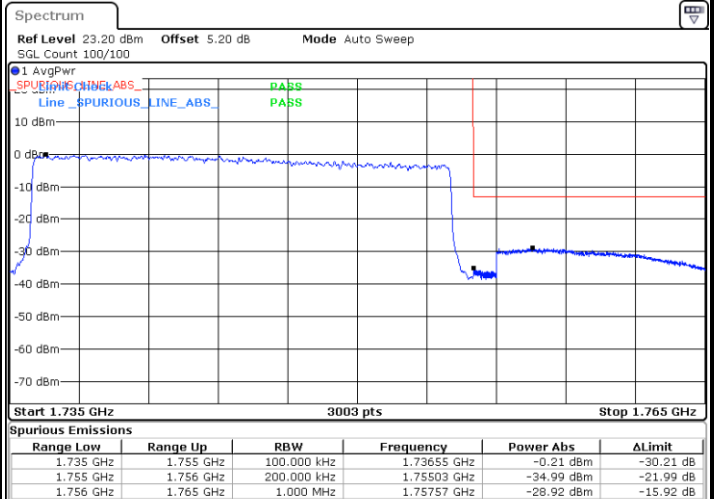

Date: 17.AUG.2020 21:30:51

Highest Band Edge / Full RB

Date: 17.AUG.2020 21:40:23

LTE Band 4 / 20MHz / QPSK

Lowest Band Edge / 1 RB

Date: 17.AUG.2020 21:44:00

Highest Band Edge / 1 RB

Date: 17.AUG.2020 21:53:31

Lowest Band Edge / Full RB

Date: 17.AUG.2020 21:46:16

Highest Band Edge / Full RB

Date: 17.AUG.2020 21:55:47

LTE Band 4 / 20MHz / 16QAM

Lowest Band Edge / 1 RB

Date: 17.AUG.2020 21:45:08

Highest Band Edge / 1 RB

Date: 17.AUG.2020 21:54:39

Lowest Band Edge / Full RB

Date: 17.AUG.2020 21:47:23

Highest Band Edge / Full RB

Date: 17.AUG.2020 21:56:54

Conducted Spurious Emission

LTE Band 4 / 1.4MHz

Highest Channel / QPSK