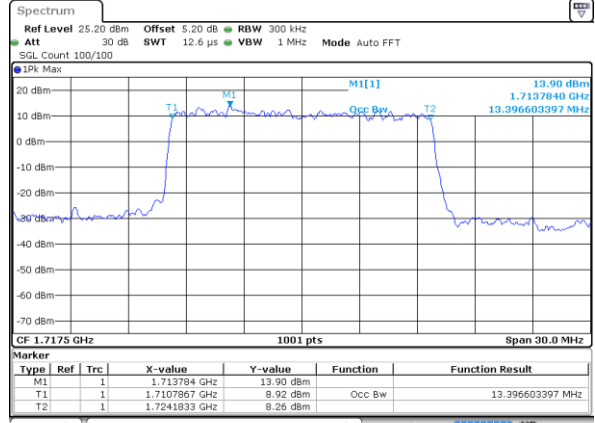

Lowest Channel / 15MHz / 16QAM

Date: 17 AUG 2020 21:26:00