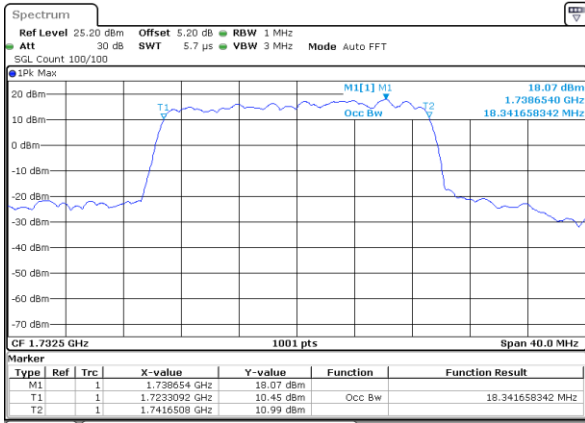

Highest Channel / 15MHz / QPSK

Date: 17 AUG 2020 21:35:21

Highest Channel / 15MHz / 16QAM

Date: 17 AUG 2020 21:35:32

LTE Band 4

Lowest Channel / 20MHz / QPSK

Date: 17 AUG 2020 21:42:22

Lowest Channel / 20MHz / 16QAM

Date: 17 AUG 2020 21:42:32

Middle Channel / 20MHz / QPSK

Date: 17 AUG 2020 21:49:23

Middle Channel / 20MHz / 16QAM

Date: 17 AUG 2020 21:49:33

Highest Channel / 20MHz / QPSK

Date: 17 AUG 2020 21:51:53

Highest Channel / 20MHz / 16QAM

Date: 17 AUG 2020 21:52:03

Conducted Band Edge

LTE Band 4 / 1.4MHz / 16QAM

Lowest Band Edge / 1 RB

Date: 17.AUG.2020 20:22:30

Highest Band Edge / 1 RB

Date: 17.AUG.2020 20:32:01

Lowest Band Edge / Full RB