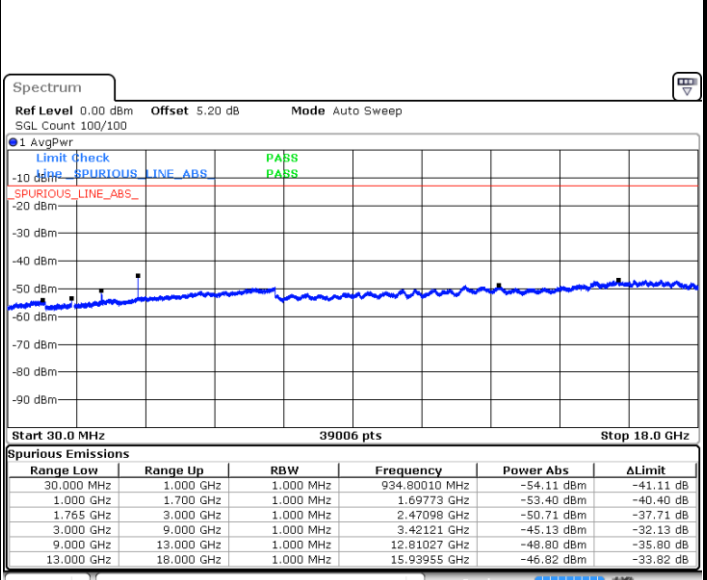

Date: 17.AUG.2020 20:52:37

LTE Band 4 / 5MHz

Lowest Channel / QPSK

Date: 17.AUG.2020 20:58:42

Lowest Channel / 16QAM

Date: 17.AUG.2020 20:59:37

Middle Channel / QPSK

Date: 17.AUG.2020 21:01:12

Middle Channel / 16QAM

Date: 17.AUG.2020 21:02:07

LTE Band 4 / 5MHz

Highest Channel / QPSK

Date: 17.AUG.2020 21:08:13

Highest Channel / 16QAM

Date: 17.AUG.2020 21:09:08

LTE Band 4 / 10MHz

Lowest Channel / QPSK

Date: 17.AUG.2020 21:15:14

Lowest Channel / 16QAM

Date: 17.AUG.2020 21:16:09

LTE Band 4 / 10MHz

Middle Channel / QPSK

Middle Channel / 16QAM

Date: 17.AUG.2020 21:17:44

Date: 17.AUG.2020 21:18:39

Highest Channel / QPSK

Highest Channel / 16QAM

Date: 17.AUG.2020 21:24:44

Date: 17.AUG.2020 21:25:39

LTE Band 4 / 15MHz

Lowest Channel / QPSK

Lowest Channel / 16QAM