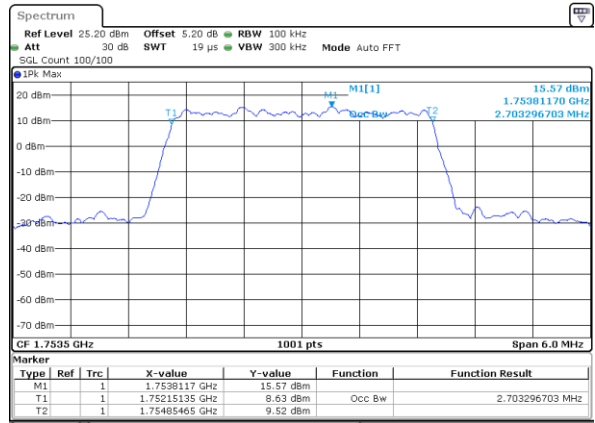

LTE Band 4

Lowest Channel / 3MHz / QPSK

Date: 17 AUG 2020 20:36:16

Lowest Channel / 3MHz / 16QAM

Date: 17 AUG 2020 20:36:26

Middle Channel / 3MHz / QPSK

Date: 17 AUG 2020 20:43:16

Middle Channel / 3MHz / 16QAM

Date: 17 AUG 2020 20:43:27

Highest Channel / 3MHz / QPSK

Date: 17 AUG 2020 20:45:47

Highest Channel / 3MHz / 16QAM

Date: 17 AUG 2020 20:45:57

LTE Band 4

Lowest Channel / 5MHz / QPSK

Date: 17 AUG 2020 20:52:47