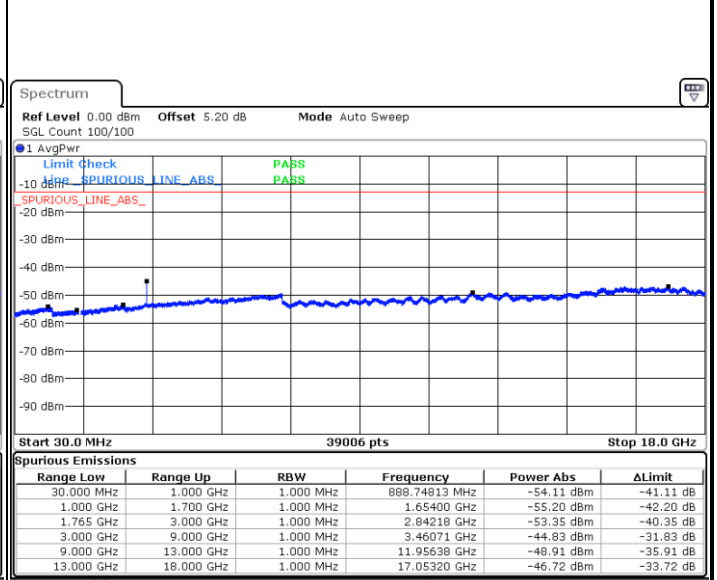

LTE Band 4 / 3MHz

Middle Channel / QPSK

Date: 17.AUG.2020 20:44:41

Middle Channel / 16QAM

Date: 17.AUG.2020 20:45:36

Highest Channel / QPSK

Date: 17.AUG.2020 20:51:42

Highest Channel / 16QAM

Date: 17.AUG.2020 20:52:37

LTE Band 4 / 5MHz

Lowest Channel / QPSK

Date: 17.AUG.2020 20:58:42

Lowest Channel / 16QAM

Date: 17.AUG.2020 20:59:37

Middle Channel / QPSK

Date: 17.AUG.2020 21:01:12

Middle Channel / 16QAM

Date: 17.AUG.2020 21:02:07

LTE Band 4 / 5MHz

Highest Channel / QPSK

Date: 17.AUG.2020 21:08:13

Highest Channel / 16QAM

Date: 17.AUG.2020 21:09:08

LTE Band 4 / 10MHz

Lowest Channel / QPSK

Date: 17.AUG.2020 21:15:14

Lowest Channel / 16QAM

Date: 17.AUG.2020 21:16:09

LTE Band 4 / 10MHz

Middle Channel / QPSK

Middle Channel / 16QAM

Date: 17.AUG.2020 21:17:44