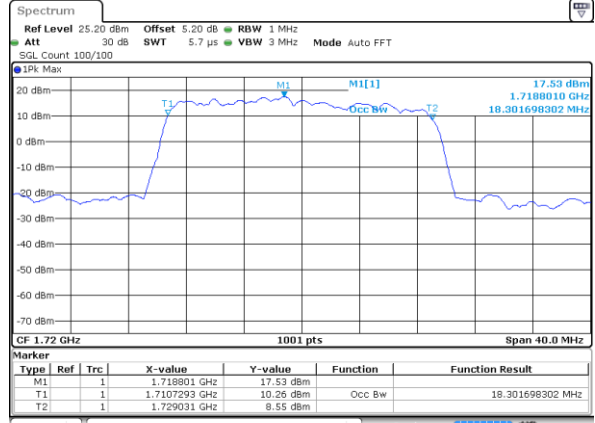

Highest Channel / 15MHz / QPSK

Date: 17 AUG 2020 21:35:21

Highest Channel / 15MHz / 16QAM

Date: 17 AUG 2020 21:35:32

LTE Band 4

Lowest Channel / 20MHz / QPSK

Date: 17 AUG 2020 21:42:22

Lowest Channel / 20MHz / 16QAM

Date: 17 AUG 2020 21:52:03

Conducted Band Edge

LTE Band 4 / 1.4MHz / 16QAM

Lowest Band Edge / 1 RB

Date: 17.AUG.2020 20:22:30

Highest Band Edge / 1 RB

Date: 17.AUG.2020 20:32:01

Lowest Band Edge / Full RB