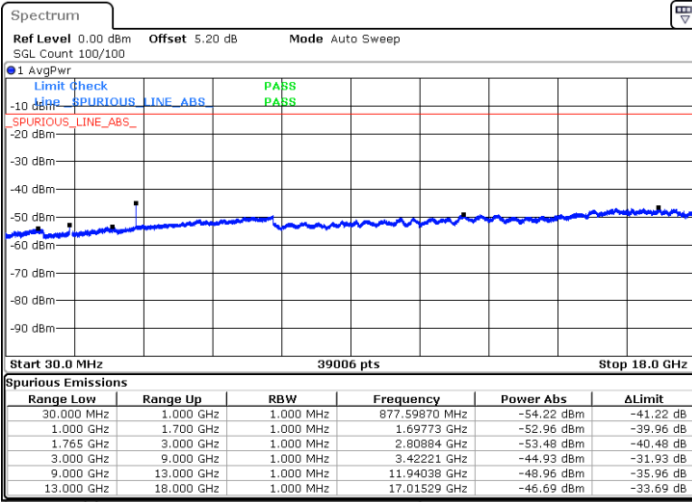

Lowest Channel / QPSK

Date: 17.AUG.2020 21:15:14

Lowest Channel / 16QAM

Date: 17.AUG.2020 21:16:09

LTE Band 4 / 10MHz

Middle Channel / QPSK

Middle Channel / 16QAM

Date: 17.AUG.2020 21:17:44

Date: 17.AUG.2020 21:18:39

Highest Channel / QPSK

Highest Channel / 16QAM

Date: 17.AUG.2020 21:24:44

Date: 17.AUG.2020 21:25:39

LTE Band 4 / 15MHz

Lowest Channel / QPSK

Lowest Channel / 16QAM

Date: 17.AUG.2020 21:31:45

Date: 17.AUG.2020 21:32:40

Middle Channel / QPSK

Middle Channel / 16QAM

Date: 17.AUG.2020 21:34:16

Date: 17.AUG.2020 21:35:10

LTE Band 4 / 15MHz

Highest Channel / QPSK

Date: 17.AUG.2020 21:41:16

Highest Channel / 16QAM

Date: 17.AUG.2020 21:42:11

LTE Band 4 / 20MHz

Lowest Channel / QPSK

Date: 17.AUG.2020 21:48:17

Lowest Channel / 16QAM

Date: 17.AUG.2020 21:49:12