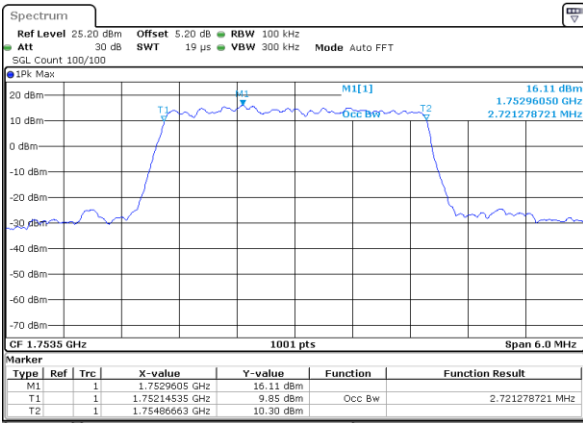

LTE Band 4

Lowest Channel / 3MHz / QPSK

Date: 17 AUG 2020 20:36:16

Lowest Channel / 3MHz / 16QAM

Date: 17 AUG 2020 20:36:26

Middle Channel / 3MHz / QPSK

Date: 17 AUG 2020 20:43:16

Middle Channel / 3MHz / 16QAM

Date: 17 AUG 2020 20:43:27

Highest Channel / 3MHz / QPSK

Date: 17 AUG 2020 20:45:47

Highest Channel / 3MHz / 16QAM

Date: 17 AUG 2020 20:45:57

LTE Band 4

Lowest Channel / 5MHz / QPSK

Date: 17 AUG 2020 20:52:47