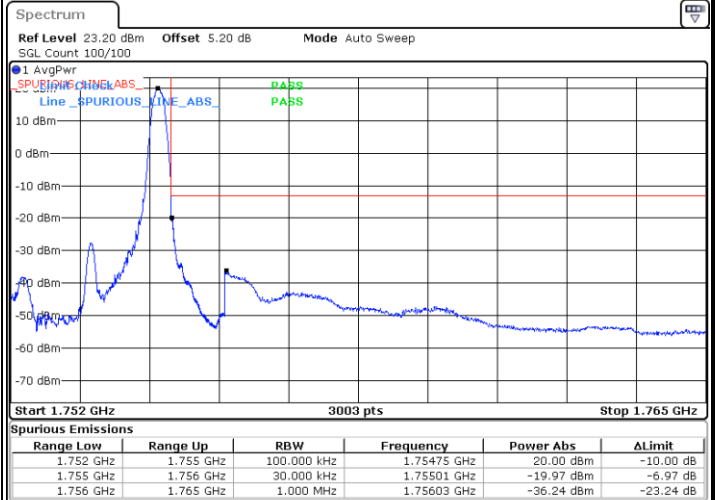

Date: 17 AUG 2020 21:52:03

Conducted Band Edge

LTE Band 4 / 1.4MHz / 16QAM

Lowest Band Edge / 1 RB

Date: 17.AUG.2020 20:22:30

Highest Band Edge / 1 RB

Date: 17.AUG.2020 20:32:01

Lowest Band Edge / Full RB

Date: 17.AUG.2020 20:24:46

Highest Band Edge / Full RB

Date: 17.AUG.2020 20:34:17

LTE Band 4 / 3MHz / QPSK

Lowest Band Edge / 1RB

Date: 17.AUG.2020 20:37:54

Highest Band Edge / 1 RB

Date: 17.AUG.2020 20:47:25

Lowest Band Edge / Full RB

Date: 17.AUG.2020 20:40:09

Highest Band Edge / Full RB

Date: 17.AUG.2020 20:48:40

LTE Band 4 / 3MHz / 16QAM

Lowest Band Edge / 1 RB

Date: 17.AUG.2020 20:39:02

Highest Band Edge / 1 RB

Date: 17.AUG.2020 20:48:33

Lowest Band Edge / Full RB

Date: 17.AUG.2020 20:41:17

Highest Band Edge / Full RB

Date: 17.AUG.2020 20:50:48

LTE Band 4 / 5MHz / QPSK

Lowest Band Edge / 1 RB

Date: 17.AUG.2020 20:54:26