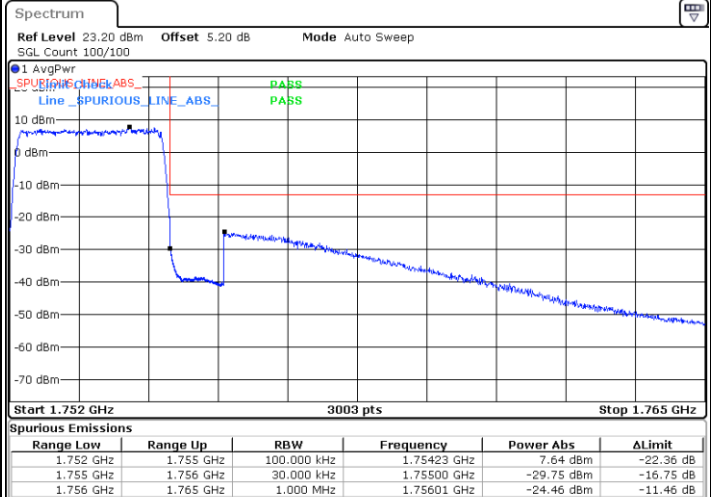

Date: 17.AUG.2020 20:24:46

Highest Band Edge / Full RB

Date: 17.AUG.2020 20:34:17

LTE Band 4 / 3MHz / QPSK

Lowest Band Edge / 1RB

Date: 17.AUG.2020 20:37:54

Highest Band Edge / 1 RB

Date: 17.AUG.2020 20:47:25

Lowest Band Edge / Full RB

Date: 17.AUG.2020 20:40:09

Highest Band Edge / Full RB

Date: 17.AUG.2020 20:48:40

LTE Band 4 / 3MHz / 16QAM

Lowest Band Edge / 1 RB

Date: 17.AUG.2020 20:39:02

Highest Band Edge / 1 RB

Date: 17.AUG.2020 20:48:33

Lowest Band Edge / Full RB

Date: 17.AUG.2020 20:41:17

Highest Band Edge / Full RB

Date: 17.AUG.2020 20:50:48

LTE Band 4 / 5MHz / QPSK

Lowest Band Edge / 1 RB

Date: 17.AUG.2020 20:54:26

Highest Band Edge / 1 RB

Date: 17.AUG.2020 21:03:57

Lowest Band Edge / Full RB

Date: 17.AUG.2020 20:56:41

Highest Band Edge / Full RB

Date: 17.AUG.2020 21:06:12

LTE Band 4 / 5MHz / 16QAM

Lowest Band Edge / 1RB