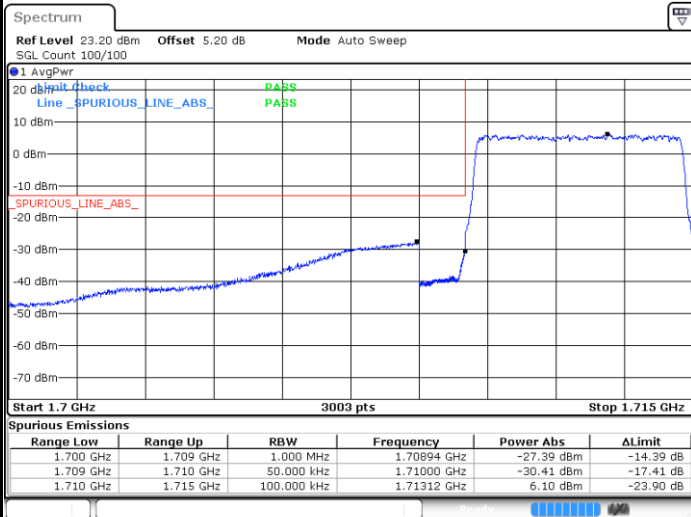

Lowest Band Edge / Full RB

Date: 17.AUG.2020 20:40:09

Highest Band Edge / Full RB

Date: 17.AUG.2020 20:48:40

LTE Band 4 / 3MHz / 16QAM

Lowest Band Edge / 1 RB

Date: 17.AUG.2020 20:39:02

Highest Band Edge / 1 RB

Date: 17.AUG.2020 20:48:33

Lowest Band Edge / Full RB

Date: 17.AUG.2020 20:41:17

Highest Band Edge / Full RB

Date: 17.AUG.2020 20:50:48

LTE Band 4 / 5MHz / QPSK

Lowest Band Edge / 1 RB

Date: 17.AUG.2020 20:54:26

Highest Band Edge / 1 RB

Date: 17.AUG.2020 21:03:57

Lowest Band Edge / Full RB

Date: 17.AUG.2020 20:56:41

Highest Band Edge / Full RB

Date: 17.AUG.2020 21:06:12

LTE Band 4 / 5MHz / 16QAM

Lowest Band Edge / 1RB

Date: 17.AUG.2020 20:55:33

Highest Band Edge / 1 RB

Date: 17.AUG.2020 21:05:04

Lowest Band Edge / Full RB

Date: 17.AUG.2020 20:57:48

Highest Band Edge / Full RB

Date: 17.AUG.2020 21:07:20

LTE Band 4 / 10MHz / QPSK