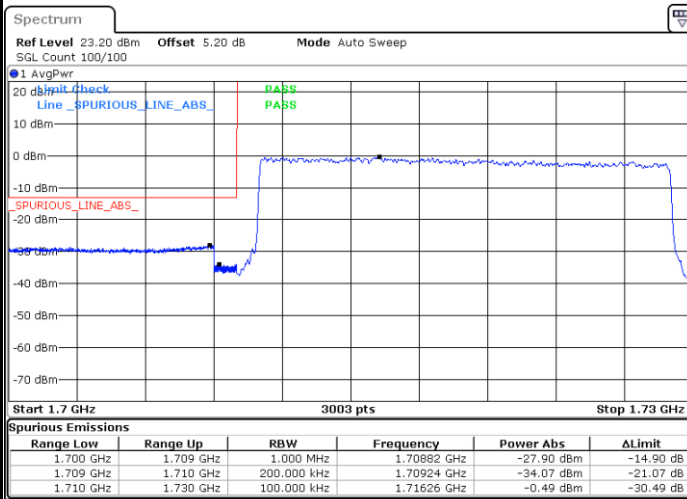

Date: 17.AUG.2020 21:30:51

Highest Band Edge / Full RB

Date: 17.AUG.2020 21:40:23

LTE Band 4 / 20MHz / QPSK

Lowest Band Edge / 1 RB

Date: 17.AUG.2020 21:44:00

Highest Band Edge / 1 RB

Date: 17.AUG.2020 21:53:31

Lowest Band Edge / Full RB

Date: 17.AUG.2020 21:46:16

Highest Band Edge / Full RB

Date: 17.AUG.2020 21:55:47

LTE Band 4 / 20MHz / 16QAM

Lowest Band Edge / 1 RB

Date: 17.AUG.2020 21:45:08

Highest Band Edge / 1 RB

Date: 17.AUG.2020 21:54:39

Lowest Band Edge / Full RB

Date: 17.AUG.2020 21:47:23

Highest Band Edge / Full RB

Date: 17.AUG.2020 21:56:54

Conducted Spurious Emission

LTE Band 4 / 1.4MHz

Highest Channel / QPSK