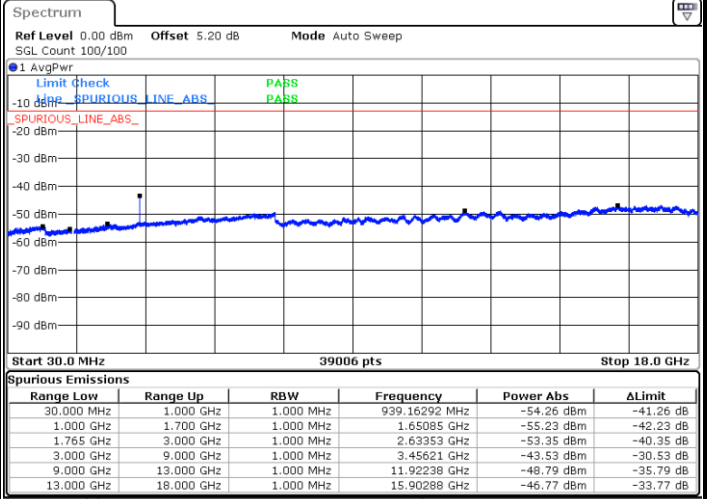

Middle Channel / 16QAM

Date: 17.AUG.2020 21:02:07

LTE Band 4 / 5MHz

Highest Channel / QPSK

Date: 17.AUG.2020 21:08:13

Highest Channel / 16QAM

Date: 17.AUG.2020 21:09:08

LTE Band 4 / 10MHz

Lowest Channel / QPSK

Date: 17.AUG.2020 21:15:14

Lowest Channel / 16QAM

Date: 17.AUG.2020 21:16:09

LTE Band 4 / 10MHz

Middle Channel / QPSK

Middle Channel / 16QAM

Date: 17.AUG.2020 21:17:44

Date: 17.AUG.2020 21:18:39

Highest Channel / QPSK

Highest Channel / 16QAM

Date: 17.AUG.2020 21:24:44

Date: 17.AUG.2020 21:25:39

LTE Band 4 / 15MHz

Lowest Channel / QPSK

Lowest Channel / 16QAM