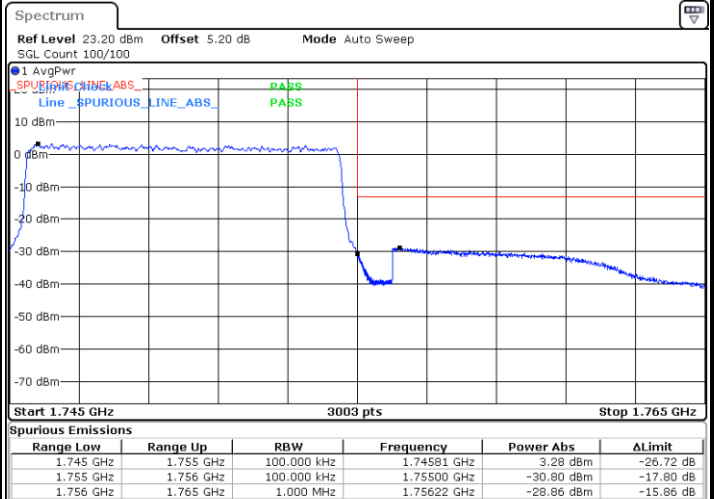

Date: 17.AUG.2020 20:55:33

Highest Band Edge / 1 RB

Date: 17.AUG.2020 21:05:04

Lowest Band Edge / Full RB

Date: 17.AUG.2020 20:57:48

Highest Band Edge / Full RB

Date: 17.AUG.2020 21:07:20

LTE Band 4 / 10MHz / QPSK

Lowest Band Edge / 1 RB

Date: 17.AUG.2020 21:10:57

Highest Band Edge / 1 RB

Date: 17.AUG.2020 21:20:28

Lowest Band Edge / Full RB

Date: 17.AUG.2020 21:13:12

Highest Band Edge / Full RB

Date: 17.AUG.2020 21:22:43

LTE Band 4 / 10MHz / 16QAM

Lowest Band Edge / 1 RB

Date: 17.AUG.2020 21:12:05

Highest Band Edge / 1 RB

Date: 17.AUG.2020 21:21:35

Lowest Band Edge / Full RB

Date: 17.AUG.2020 21:14:20

Highest Band Edge / Full RB

Date: 17.AUG.2020 21:23:51

LTE Band 4 / 15MHz / QPSK

Lowest Band Edge / 1 RB

Date: 17.AUG.2020 21:27:29

Highest Band Edge / 1 RB

Date: 17.AUG.2020 21:37:00

Lowest Band Edge / Full RB

Date: 17.AUG.2020 21:29:44