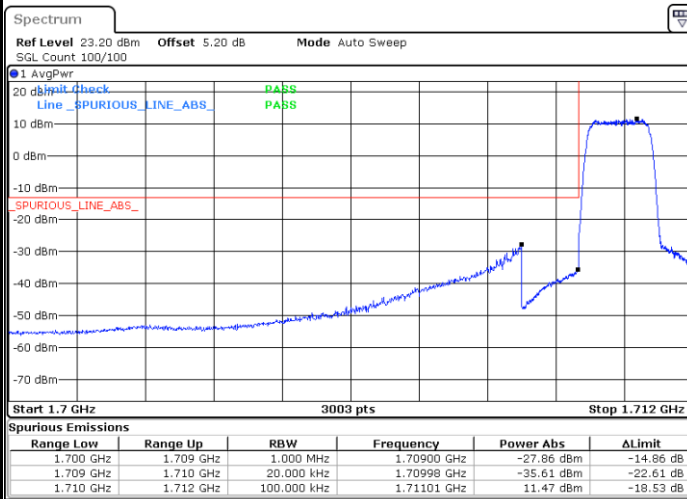

Date: 17 AUG 2020 21:52:03

Conducted Band Edge

LTE Band 4 / 1.4MHz / 16QAM

Lowest Band Edge / 1 RB

Date: 17.AUG.2020 20:22:30

Highest Band Edge / 1 RB

Date: 17.AUG.2020 20:32:01

Lowest Band Edge / Full RB

Date: 17.AUG.2020 20:24:46

Highest Band Edge / Full RB

Date: 17.AUG.2020 20:34:17

LTE Band 4 / 3MHz / QPSK

Lowest Band Edge / 1RB

Date: 17.AUG.2020 20:37:54

Highest Band Edge / 1 RB

Date: 17.AUG.2020 20:47:25