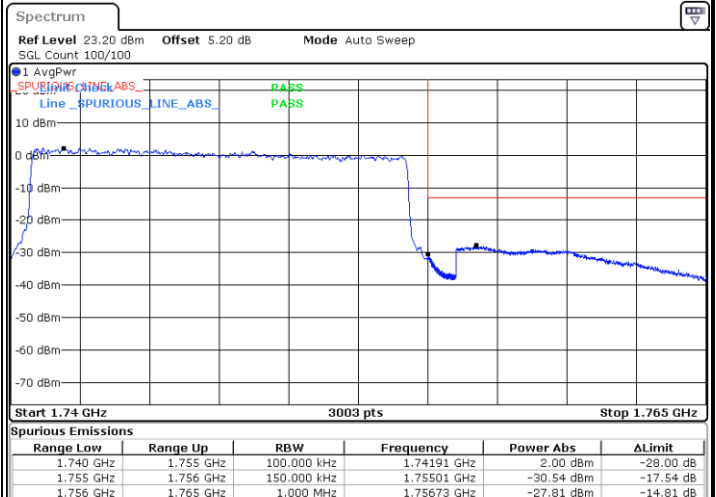

LTE Band 4 / 10MHz / 16QAM

Lowest Band Edge / 1 RB

Date: 17.AUG.2020 21:12:05

Highest Band Edge / 1 RB

Date: 17.AUG.2020 21:21:35

Lowest Band Edge / Full RB

Date: 17.AUG.2020 21:14:20

Highest Band Edge / Full RB

Date: 17.AUG.2020 21:23:51

LTE Band 4 / 15MHz / QPSK

Lowest Band Edge / 1 RB

Date: 17.AUG.2020 21:27:29

Highest Band Edge / 1 RB

Date: 17.AUG.2020 21:37:00

Lowest Band Edge / Full RB

Date: 17.AUG.2020 21:29:44

Highest Band Edge / Full RB

Date: 17.AUG.2020 21:38:15

LTE Band 4 / 15MHz / 16QAM

Lowest Band Edge / 1 RB

Date: 17.AUG.2020 21:28:36

Highest Band Edge / 1 RB

Date: 17.AUG.2020 21:38:07

Lowest Band Edge / Full RB

Date: 17.AUG.2020 21:30:51

Highest Band Edge / Full RB

Date: 17.AUG.2020 21:40:23

LTE Band 4 / 20MHz / QPSK

Lowest Band Edge / 1 RB

Date: 17.AUG.2020 21:44:00

Highest Band Edge / 1 RB

Date: 17.AUG.2020 21:53:31