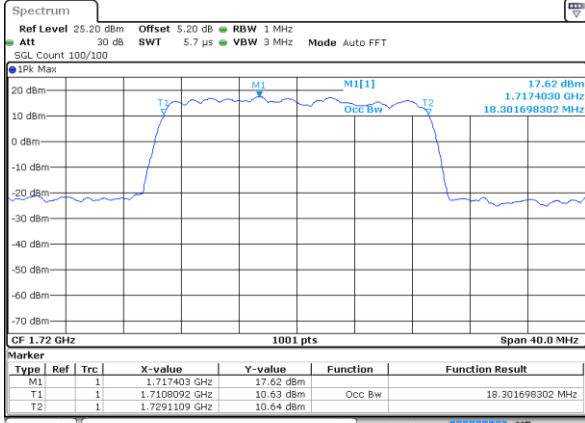

Highest Channel / 15MHz / QPSK

Date: 17 AUG 2020 21:35:21

Highest Channel / 15MHz / 16QAM

Date: 17 AUG 2020 21:35:32

LTE Band 4

Lowest Channel / 20MHz / QPSK

Date: 17 AUG 2020 21:42:22

Lowest Channel / 20MHz / 16QAM