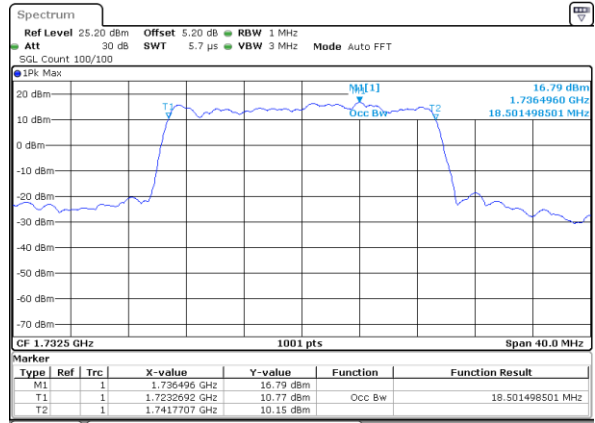

Middle Channel / 20MHz / 16QAM

Date: 17 AUG 2020 21:49:33