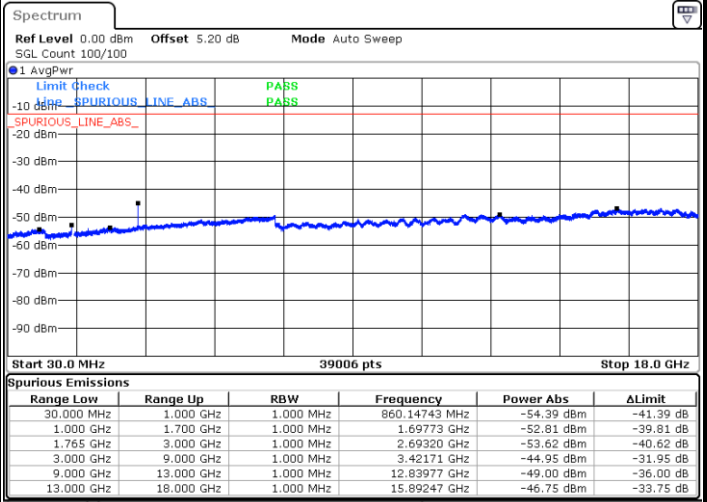

Lowest Channel / QPSK

Date: 17.AUG.2020 21:15:14

Lowest Channel / 16QAM

Date: 17.AUG.2020 21:16:09

LTE Band 4 / 10MHz

Middle Channel / QPSK

Middle Channel / 16QAM

Date: 17.AUG.2020 21:17:44

Date: 17.AUG.2020 21:18:39

Highest Channel / QPSK

Highest Channel / 16QAM

Date: 17.AUG.2020 21:24:44

Date: 17.AUG.2020 21:25:39

LTE Band 4 / 15MHz

Lowest Channel / QPSK

Lowest Channel / 16QAM

Date: 17.AUG.2020 21:31:45

Date: 17.AUG.2020 21:32:40

Middle Channel / QPSK

Middle Channel / 16QAM

Date: 17.AUG.2020 21:34:16

Date: 17.AUG.2020 21:35:10

LTE Band 4 / 15MHz

Highest Channel / QPSK

Date: 17.AUG.2020 21:41:16

Highest Channel / 16QAM

Date: 17.AUG.2020 21:42:11

LTE Band 4 / 20MHz

Lowest Channel / QPSK

Date: 17.AUG.2020 21:48:17

Lowest Channel / 16QAM

Date: 17.AUG.2020 21:49:12