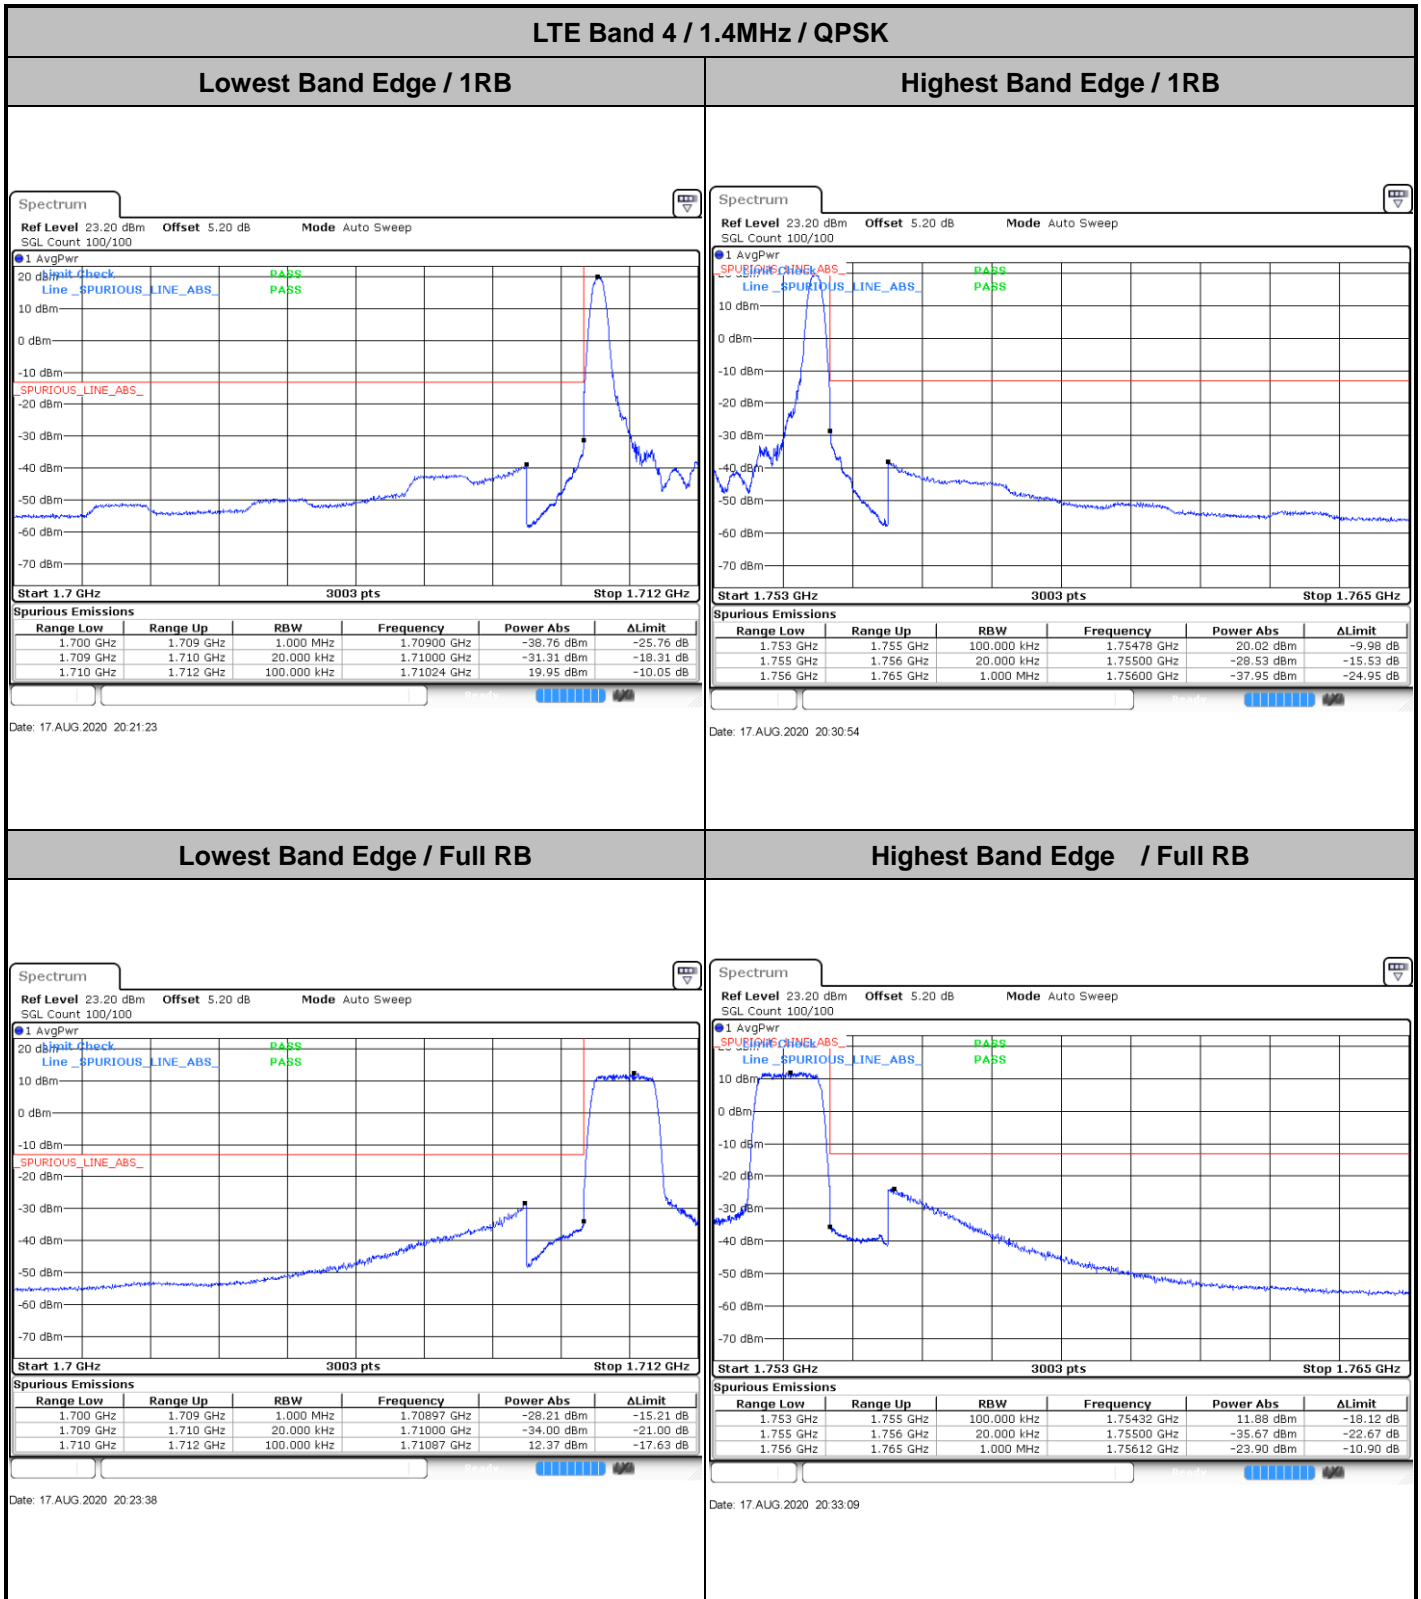

Highest Channel / 15MHz / QPSK

Date: 17 AUG 2020 21:35:21

Highest Channel / 15MHz / 16QAM

Date: 17 AUG 2020 21:35:32

LTE Band 4

Lowest Channel / 20MHz / QPSK

Date: 17 AUG 2020 21:42:22

Lowest Channel / 20MHz / 16QAM

Date: 17 AUG 2020 21:52:03

Conducted Band Edge

LTE Band 4 / 1.4MHz / 16QAM

Lowest Band Edge / 1 RB

Date: 17.AUG.2020 20:22:30

Highest Band Edge / 1 RB

Date: 17.AUG.2020 20:32:01

Lowest Band Edge / Full RB

Date: 17.AUG.2020 20:24:46

Highest Band Edge / Full RB

Date: 17.AUG.2020 20:34:17

LTE Band 4 / 3MHz / QPSK

Lowest Band Edge / 1RB

Date: 17.AUG.2020 20:37:54

Highest Band Edge / 1 RB

Date: 17.AUG.2020 20:47:25