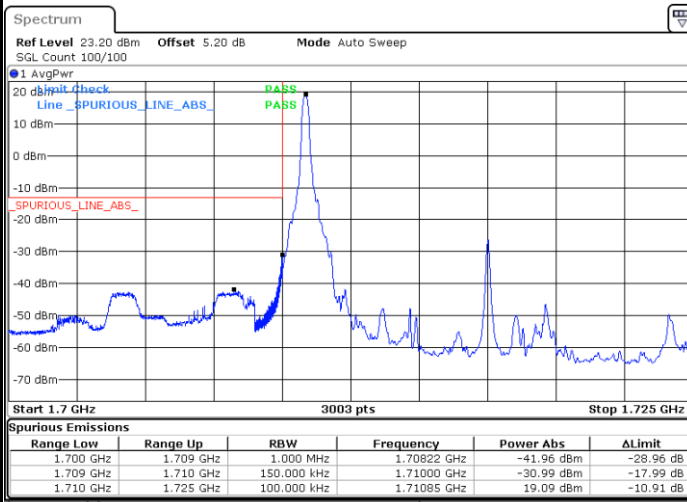

Date: 17.AUG.2020 21:23:51

LTE Band 4 / 15MHz / QPSK

Lowest Band Edge / 1 RB

Date: 17.AUG.2020 21:27:29

Highest Band Edge / 1 RB

Date: 17.AUG.2020 21:37:00

Lowest Band Edge / Full RB

Date: 17.AUG.2020 21:29:44

Highest Band Edge / Full RB

Date: 17.AUG.2020 21:38:15

LTE Band 4 / 15MHz / 16QAM

Lowest Band Edge / 1 RB

Date: 17.AUG.2020 21:28:36

Highest Band Edge / 1 RB

Date: 17.AUG.2020 21:38:07

Lowest Band Edge / Full RB

Date: 17.AUG.2020 21:30:51

Highest Band Edge / Full RB

Date: 17.AUG.2020 21:40:23

LTE Band 4 / 20MHz / QPSK

Lowest Band Edge / 1 RB

Date: 17.AUG.2020 21:44:00

Highest Band Edge / 1 RB

Date: 17.AUG.2020 21:53:31

Lowest Band Edge / Full RB

Date: 17.AUG.2020 21:46:16

Highest Band Edge / Full RB

Date: 17.AUG.2020 21:55:47

LTE Band 4 / 20MHz / 16QAM

Lowest Band Edge / 1 RB

Date: 17.AUG.2020 21:45:08

Highest Band Edge / 1 RB