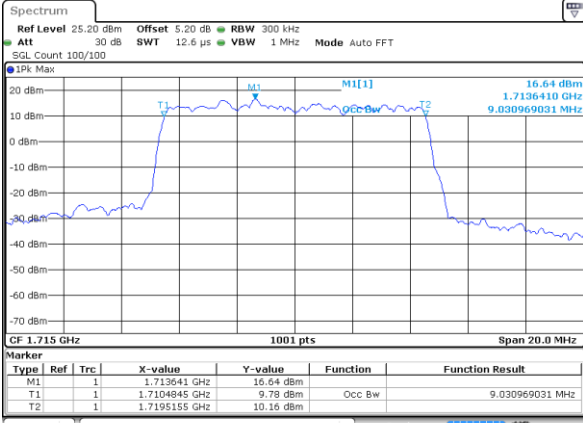

Highest Channel / 5MHz / 16QAM

Date: 17 AUG 2020 21:02:28

LTE Band 4

Lowest Channel / 10MHz / QPSK

Date: 17 AUG 2020 21:09:19

Lowest Channel / 10MHz / 16QAM

Date: 17 AUG 2020 21:09:29

Middle Channel / 10MHz / QPSK

Date: 17 AUG 2020 21:16:19

Middle Channel / 10MHz / 16QAM

Date: 17 AUG 2020 21:16:30

Highest Channel / 10MHz / QPSK

Date: 17 AUG 2020 21:16:49

Highest Channel / 10MHz / 16QAM

Date: 17 AUG 2020 21:19:00

LTE Band 4