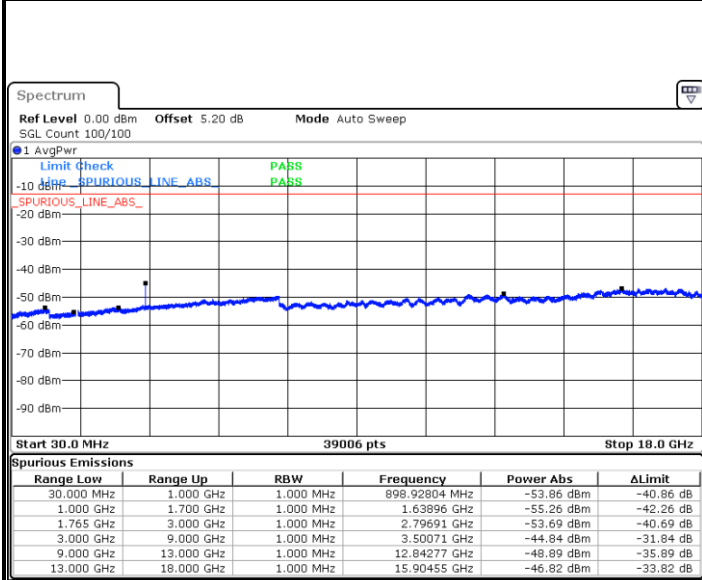

Date: 17.AUG.2020 20:52:37

LTE Band 4 / 5MHz

Lowest Channel / QPSK

Date: 17.AUG.2020 20:58:42

Lowest Channel / 16QAM

Date: 17.AUG.2020 20:59:37

Middle Channel / QPSK

Date: 17.AUG.2020 21:01:12

Middle Channel / 16QAM

Date: 17.AUG.2020 21:02:07

LTE Band 4 / 5MHz

Highest Channel / QPSK

Date: 17.AUG.2020 21:08:13

Highest Channel / 16QAM

Date: 17.AUG.2020 21:09:08

LTE Band 4 / 10MHz

Lowest Channel / QPSK

Date: 17.AUG.2020 21:15:14

Lowest Channel / 16QAM

Date: 17.AUG.2020 21:16:09

LTE Band 4 / 10MHz

Middle Channel / QPSK

Middle Channel / 16QAM

Date: 17.AUG.2020 21:17:44

Date: 17.AUG.2020 21:18:39

Highest Channel / QPSK

Highest Channel / 16QAM

Date: 17.AUG.2020 21:24:44

Date: 17.AUG.2020 21:25:39

LTE Band 4 / 15MHz

Lowest Channel / QPSK

Lowest Channel / 16QAM