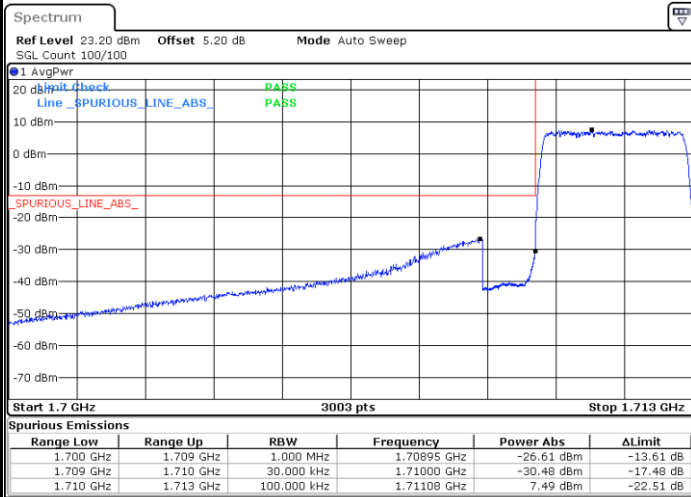

Date: 17.AUG.2020 20:24:46

Highest Band Edge / Full RB

Date: 17.AUG.2020 20:34:17

LTE Band 4 / 3MHz / QPSK

Lowest Band Edge / 1RB

Date: 17.AUG.2020 20:37:54

Highest Band Edge / 1 RB

Date: 17.AUG.2020 20:47:25

Lowest Band Edge / Full RB

Date: 17.AUG.2020 20:40:09

Highest Band Edge / Full RB

Date: 17.AUG.2020 20:48:40

LTE Band 4 / 3MHz / 16QAM

Lowest Band Edge / 1 RB

Date: 17.AUG.2020 20:39:02

Highest Band Edge / 1 RB

Date: 17.AUG.2020 20:48:33

Lowest Band Edge / Full RB

Date: 17.AUG.2020 20:41:17

Highest Band Edge / Full RB

Date: 17.AUG.2020 20:50:48

LTE Band 4 / 5MHz / QPSK

Lowest Band Edge / 1 RB

Date: 17.AUG.2020 20:54:26