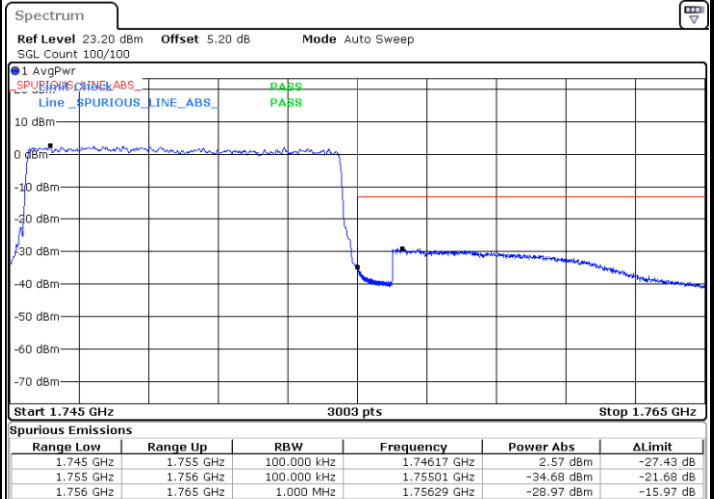

Lowest Band Edge / 1 RB

Date: 17.AUG.2020 21:10:57

Highest Band Edge / 1 RB

Date: 17.AUG.2020 21:20:28

Lowest Band Edge / Full RB

Date: 17.AUG.2020 21:13:12

Highest Band Edge / Full RB

Date: 17.AUG.2020 21:22:43

LTE Band 4 / 10MHz / 16QAM

Lowest Band Edge / 1 RB

Date: 17.AUG.2020 21:12:05

Highest Band Edge / 1 RB

Date: 17.AUG.2020 21:21:35

Lowest Band Edge / Full RB

Date: 17.AUG.2020 21:14:20

Highest Band Edge / Full RB

Date: 17.AUG.2020 21:23:51

LTE Band 4 / 15MHz / QPSK

Lowest Band Edge / 1 RB

Date: 17.AUG.2020 21:27:29

Highest Band Edge / 1 RB

Date: 17.AUG.2020 21:37:00

Lowest Band Edge / Full RB

Date: 17.AUG.2020 21:29:44

Highest Band Edge / Full RB

Date: 17.AUG.2020 21:38:15

LTE Band 4 / 15MHz / 16QAM

Lowest Band Edge / 1 RB

Date: 17.AUG.2020 21:28:36

Highest Band Edge / 1 RB

Date: 17.AUG.2020 21:38:07

Lowest Band Edge / Full RB