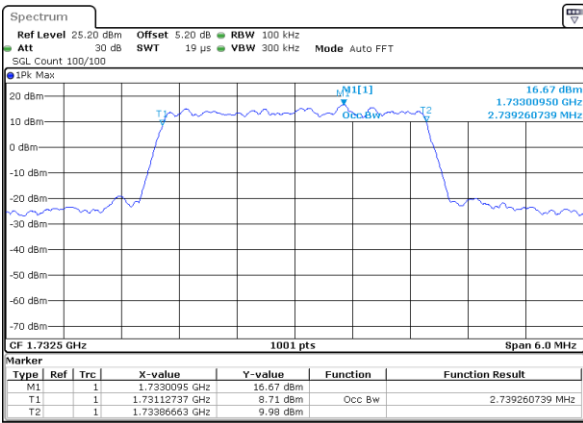

LTE Band 4

Lowest Channel / 3MHz / QPSK

Date: 17 AUG 2020 20:36:16

Lowest Channel / 3MHz / 16QAM

Date: 17 AUG 2020 20:36:26

Middle Channel / 3MHz / QPSK

Date: 17 AUG 2020 20:43:16

Middle Channel / 3MHz / 16QAM

Date: 17 AUG 2020 20:43:27

Highest Channel / 3MHz / QPSK

Date: 17 AUG 2020 20:45:47

Highest Channel / 3MHz / 16QAM

Date: 17 AUG 2020 20:45:57

LTE Band 4

Lowest Channel / 5MHz / QPSK

Date: 17 AUG 2020 20:52:47