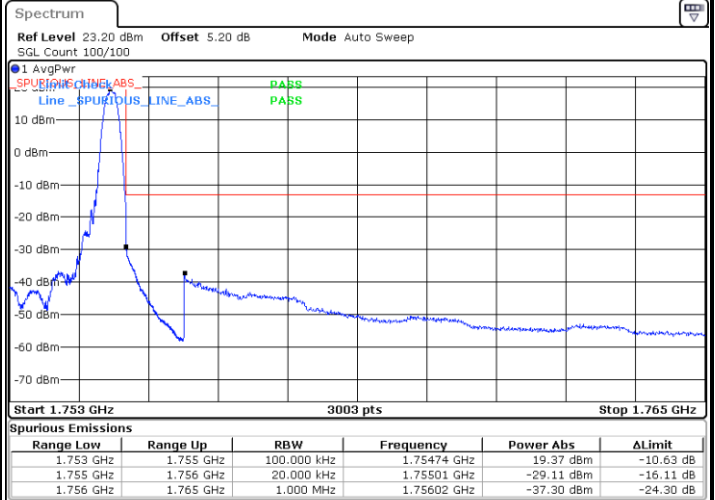

Date: 17 AUG 2020 21:52:03

Conducted Band Edge

LTE Band 4 / 1.4MHz / 16QAM

Lowest Band Edge / 1 RB

Date: 17.AUG.2020 20:22:30

Highest Band Edge / 1 RB

Date: 17.AUG.2020 20:32:01

Lowest Band Edge / Full RB

Date: 17.AUG.2020 20:24:46

Highest Band Edge / Full RB

Date: 17.AUG.2020 20:34:17

LTE Band 4 / 3MHz / QPSK

Lowest Band Edge / 1RB

Date: 17.AUG.2020 20:37:54

Highest Band Edge / 1 RB

Date: 17.AUG.2020 20:47:25

Lowest Band Edge / Full RB

Date: 17.AUG.2020 20:40:09

Highest Band Edge / Full RB

Date: 17.AUG.2020 20:48:40

LTE Band 4 / 3MHz / 16QAM

Lowest Band Edge / 1 RB

Date: 17.AUG.2020 20:39:02

Highest Band Edge / 1 RB