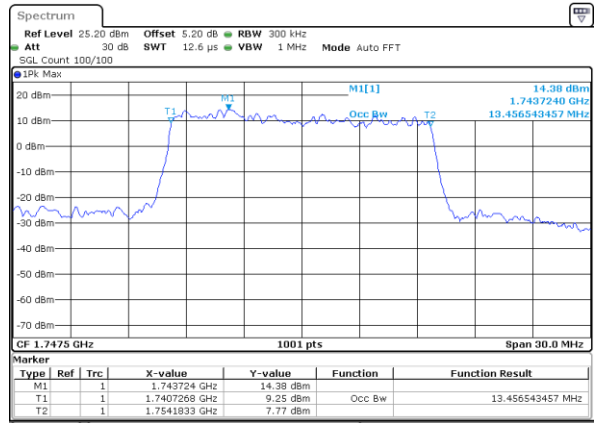

Date: 17 AUG 2020 21:16:19

Middle Channel / 10MHz / 16QAM

Date: 17 AUG 2020 21:16:30

Highest Channel / 10MHz / QPSK

Date: 17 AUG 2020 21:16:49

Highest Channel / 10MHz / 16QAM

Date: 17 AUG 2020 21:19:00

LTE Band 4

Lowest Channel / 15MHz / QPSK

Date: 17 AUG 2020 21:25:50

Lowest Channel / 15MHz / 16QAM

Date: 17 AUG 2020 21:26:00

Middle Channel / 15MHz / QPSK

Date: 17 AUG 2020 21:32:51

Middle Channel / 15MHz / 16QAM

Date: 17 AUG 2020 21:33:01

Highest Channel / 15MHz / QPSK

Date: 17 AUG 2020 21:35:21

Highest Channel / 15MHz / 16QAM

Date: 17 AUG 2020 21:35:32

LTE Band 4

Lowest Channel / 20MHz / QPSK

Date: 17 AUG 2020 21:42:22

Lowest Channel / 20MHz / 16QAM