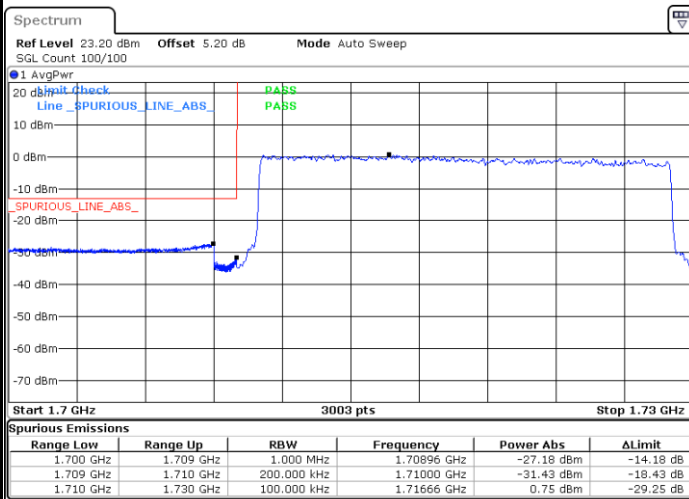

Highest Band Edge / Full RB

Date: 17.AUG.2020 21:38:15

LTE Band 4 / 15MHz / 16QAM

Lowest Band Edge / 1 RB

Date: 17.AUG.2020 21:28:36

Highest Band Edge / 1 RB

Date: 17.AUG.2020 21:38:07

Lowest Band Edge / Full RB

Date: 17.AUG.2020 21:30:51

Highest Band Edge / Full RB

Date: 17.AUG.2020 21:40:23

LTE Band 4 / 20MHz / QPSK

Lowest Band Edge / 1 RB

Date: 17.AUG.2020 21:44:00

Highest Band Edge / 1 RB

Date: 17.AUG.2020 21:53:31

Lowest Band Edge / Full RB

Date: 17.AUG.2020 21:46:16

Highest Band Edge / Full RB

Date: 17.AUG.2020 21:55:47

LTE Band 4 / 20MHz / 16QAM

Lowest Band Edge / 1 RB

Date: 17.AUG.2020 21:45:08

Highest Band Edge / 1 RB

Date: 17.AUG.2020 21:54:39

Lowest Band Edge / Full RB

Date: 17.AUG.2020 21:47:23

Highest Band Edge / Full RB

Date: 17.AUG.2020 21:56:54

Conducted Spurious Emission

LTE Band 4 / 1.4MHz

Highest Channel / QPSK