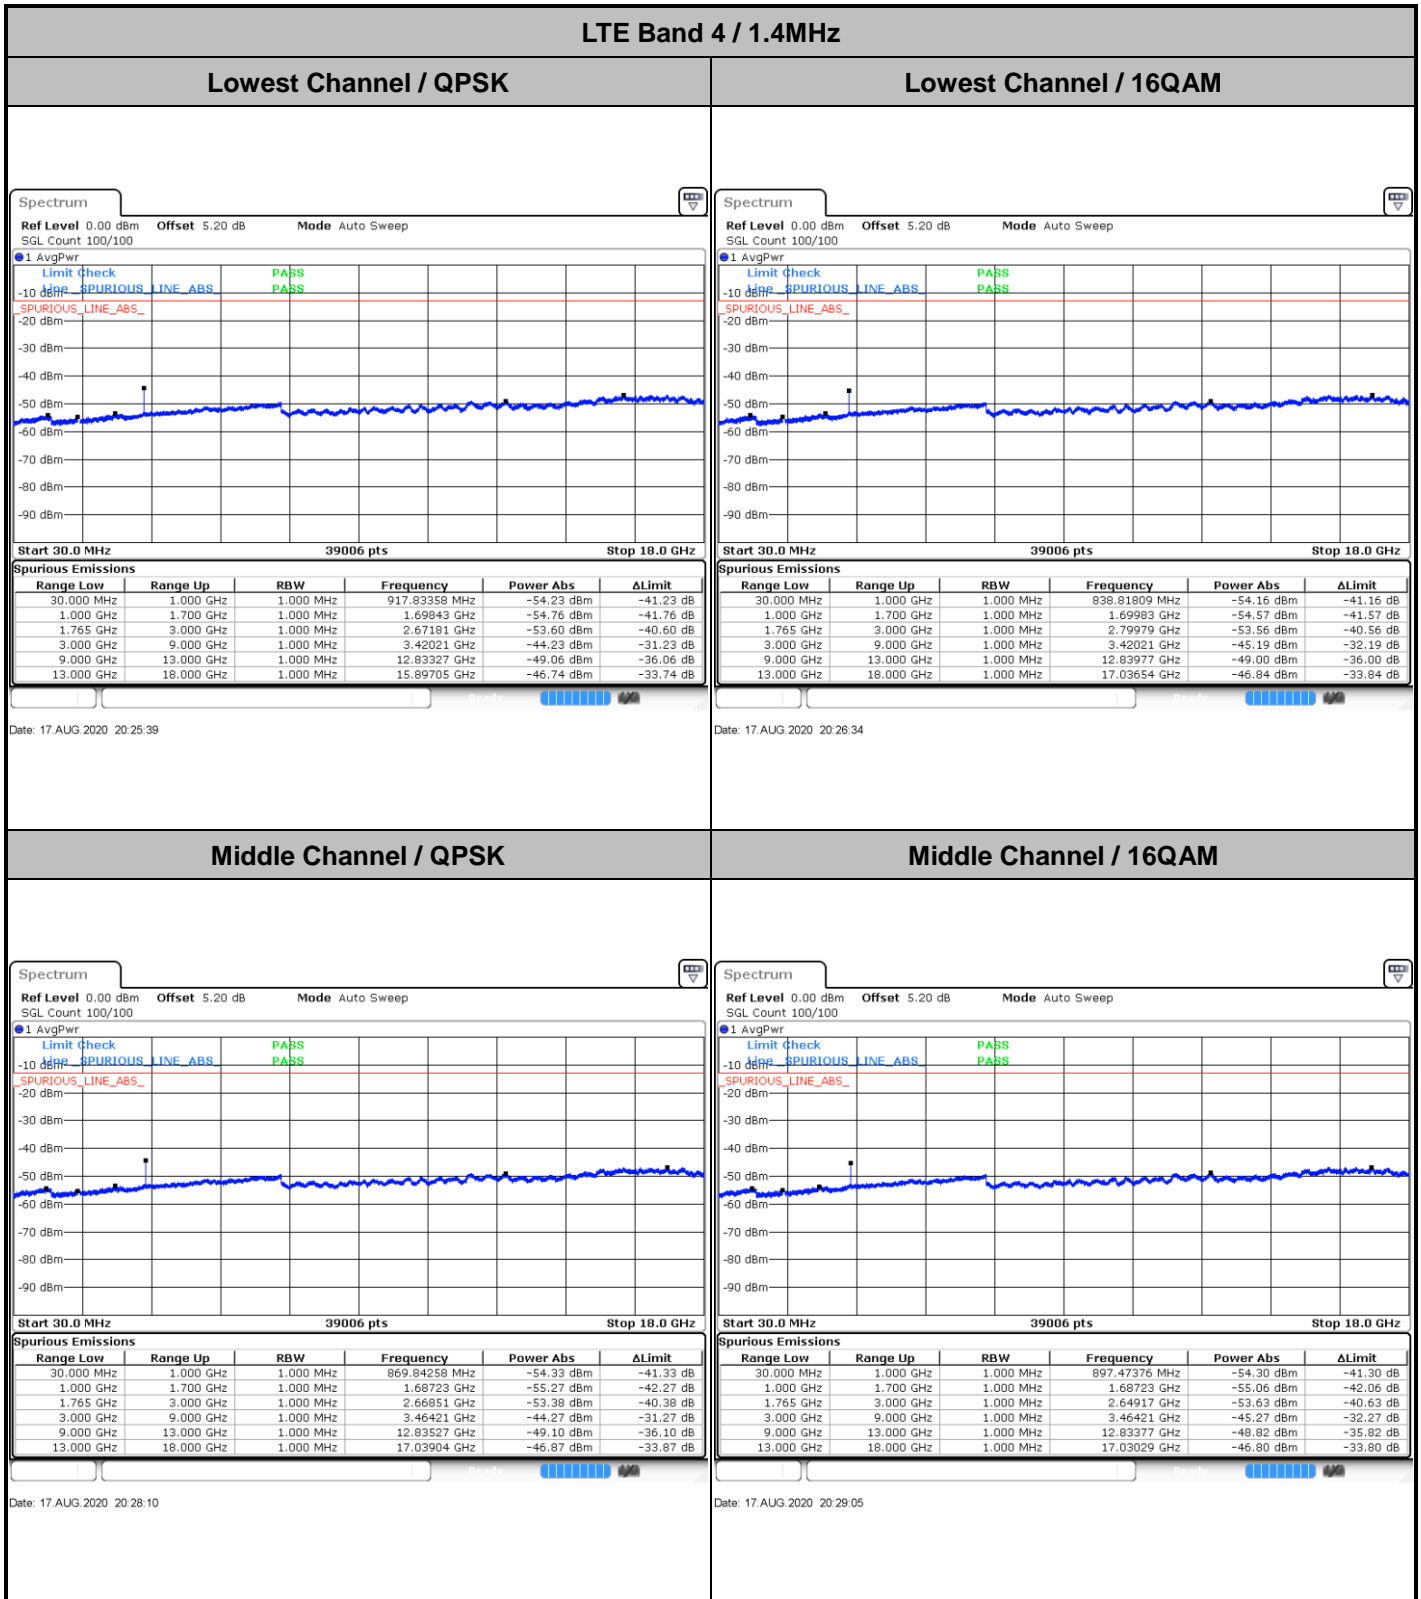

Date: 17.AUG.2020 21:30:51

Highest Band Edge / Full RB

Date: 17.AUG.2020 21:40:23

LTE Band 4 / 20MHz / QPSK

Lowest Band Edge / 1 RB

Date: 17.AUG.2020 21:44:00

Highest Band Edge / 1 RB

Date: 17.AUG.2020 21:53:31

Lowest Band Edge / Full RB

Date: 17.AUG.2020 21:46:16

Highest Band Edge / Full RB

Date: 17.AUG.2020 21:55:47

LTE Band 4 / 20MHz / 16QAM

Lowest Band Edge / 1 RB

Date: 17.AUG.2020 21:45:08

Highest Band Edge / 1 RB

Date: 17.AUG.2020 21:54:39

Lowest Band Edge / Full RB

Date: 17.AUG.2020 21:47:23

Highest Band Edge / Full RB

Date: 17.AUG.2020 21:56:54

Conducted Spurious Emission

LTE Band 4 / 1.4MHz

Highest Channel / QPSK

Date: 17.AUG.2020 20:35:10

Highest Channel / 16QAM

Date: 17.AUG.2020 20:36:05

LTE Band 4 / 3MHz

Lowest Channel / QPSK

Date: 17.AUG.2020 20:42:11

Lowest Channel / 16QAM

Date: 17.AUG.2020 20:43:06