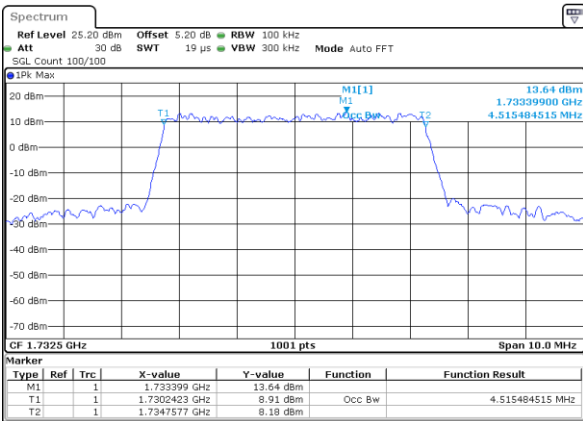

Middle Channel / 5MHz / QPSK

Date: 17 AUG 2020 20:59:48