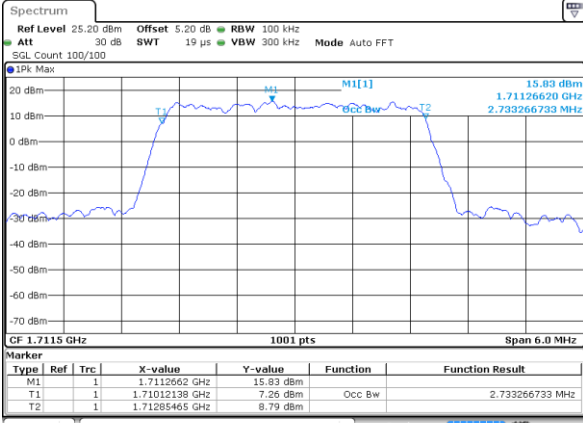

LTE Band 4

Lowest Channel / 3MHz / QPSK

Date: 17 AUG 2020 20:36:16

Lowest Channel / 3MHz / 16QAM

Date: 17 AUG 2020 20:36:26

Middle Channel / 3MHz / QPSK

Date: 17 AUG 2020 20:43:16

Middle Channel / 3MHz / 16QAM

Date: 17 AUG 2020 20:43:27

Highest Channel / 3MHz / QPSK

Date: 17 AUG 2020 20:45:47

Highest Channel / 3MHz / 16QAM

Date: 17 AUG 2020 20:45:57

LTE Band 4

Lowest Channel / 5MHz / QPSK

Date: 17 AUG 2020 20:52:47