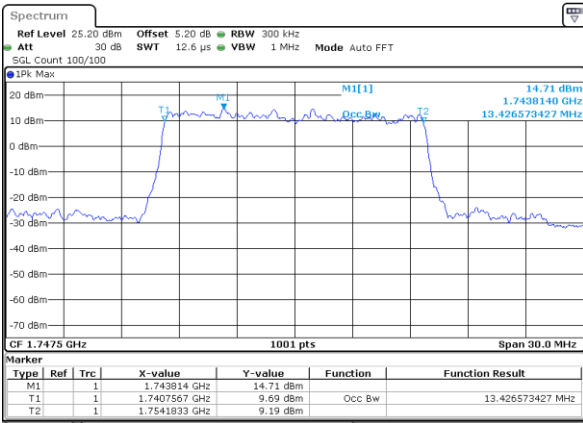

Date: 17 AUG 2020 21:16:19

Middle Channel / 10MHz / 16QAM

Date: 17 AUG 2020 21:16:30

Highest Channel / 10MHz / QPSK

Date: 17 AUG 2020 21:16:49

Highest Channel / 10MHz / 16QAM

Date: 17 AUG 2020 21:19:00

LTE Band 4

Lowest Channel / 15MHz / QPSK

Date: 17 AUG 2020 21:25:50

Lowest Channel / 15MHz / 16QAM

Date: 17 AUG 2020 21:26:00

Middle Channel / 15MHz / QPSK

Date: 17 AUG 2020 21:32:51

Middle Channel / 15MHz / 16QAM

Date: 17 AUG 2020 21:33:01

Highest Channel / 15MHz / QPSK

Date: 17 AUG 2020 21:35:21

Highest Channel / 15MHz / 16QAM

Date: 17 AUG 2020 21:35:32

LTE Band 4

Lowest Channel / 20MHz / QPSK

Date: 17 AUG 2020 21:42:22

Lowest Channel / 20MHz / 16QAM