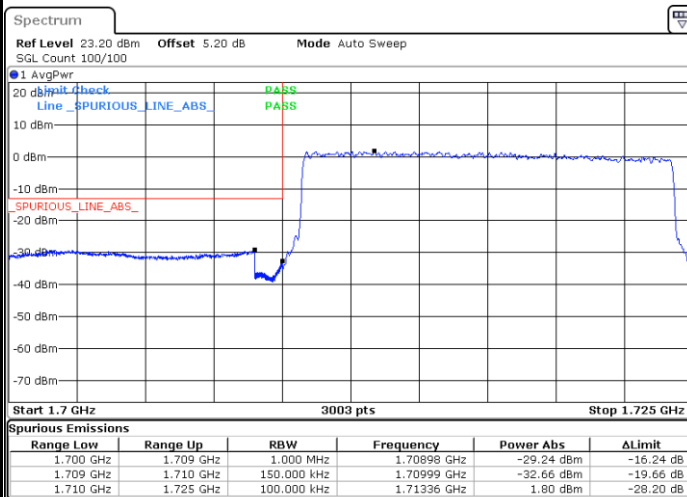

LTE Band 4 / 10MHz / 16QAM

Lowest Band Edge / 1 RB

Date: 17.AUG.2020 21:12:05

Highest Band Edge / 1 RB

Date: 17.AUG.2020 21:21:35

Lowest Band Edge / Full RB

Date: 17.AUG.2020 21:14:20

Highest Band Edge / Full RB

Date: 17.AUG.2020 21:23:51

LTE Band 4 / 15MHz / QPSK

Lowest Band Edge / 1 RB

Date: 17.AUG.2020 21:27:29

Highest Band Edge / 1 RB

Date: 17.AUG.2020 21:37:00

Lowest Band Edge / Full RB

Date: 17.AUG.2020 21:29:44

Highest Band Edge / Full RB

Date: 17.AUG.2020 21:38:15

LTE Band 4 / 15MHz / 16QAM

Lowest Band Edge / 1 RB

Date: 17.AUG.2020 21:28:36

Highest Band Edge / 1 RB

Date: 17.AUG.2020 21:38:07

Lowest Band Edge / Full RB

Date: 17.AUG.2020 21:30:51

Highest Band Edge / Full RB

Date: 17.AUG.2020 21:40:23

LTE Band 4 / 20MHz / QPSK

Lowest Band Edge / 1 RB

Date: 17.AUG.2020 21:44:00

Highest Band Edge / 1 RB

Date: 17.AUG.2020 21:53:31