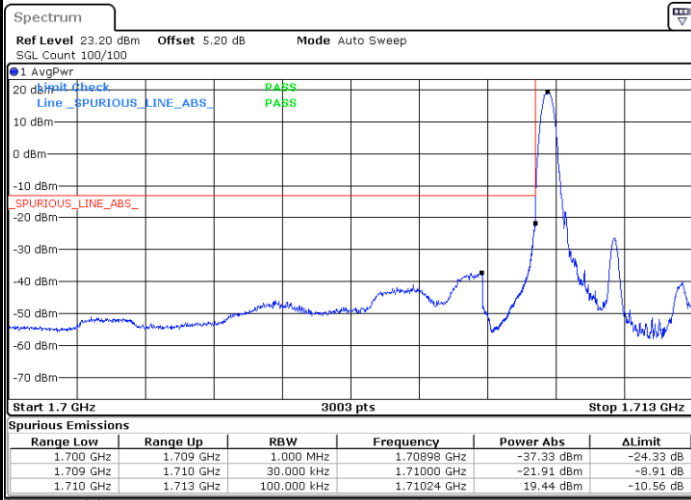

Date: 17.AUG.2020 20:24:46

Highest Band Edge / Full RB

Date: 17.AUG.2020 20:34:17

LTE Band 4 / 3MHz / QPSK

Lowest Band Edge / 1RB

Date: 17.AUG.2020 20:37:54

Highest Band Edge / 1 RB

Date: 17.AUG.2020 20:47:25

Lowest Band Edge / Full RB

Date: 17.AUG.2020 20:40:09

Highest Band Edge / Full RB

Date: 17.AUG.2020 20:48:40

LTE Band 4 / 3MHz / 16QAM

Lowest Band Edge / 1 RB

Date: 17.AUG.2020 20:39:02

Highest Band Edge / 1 RB

Date: 17.AUG.2020 20:48:33

Lowest Band Edge / Full RB

Date: 17.AUG.2020 20:41:17

Highest Band Edge / Full RB

Date: 17.AUG.2020 20:50:48

LTE Band 4 / 5MHz / QPSK

Lowest Band Edge / 1 RB

Date: 17.AUG.2020 20:54:26