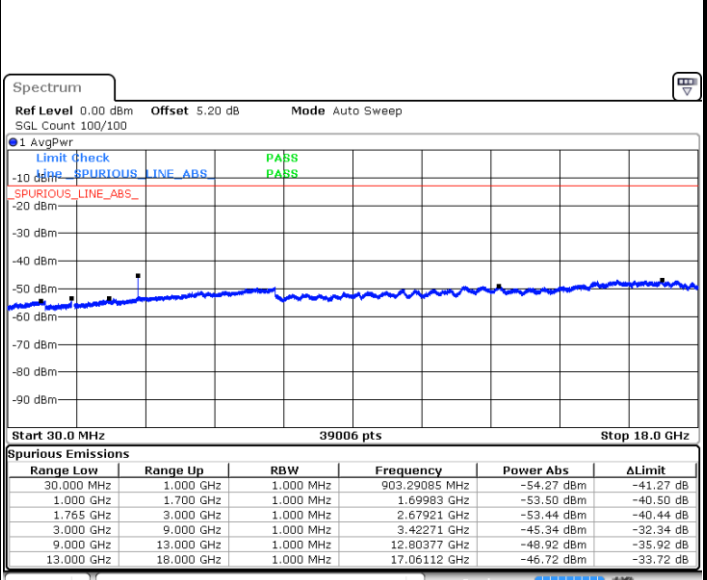

Date: 17.AUG.2020 21:18:39

Highest Channel / QPSK

Highest Channel / 16QAM

Date: 17.AUG.2020 21:24:44

Date: 17.AUG.2020 21:25:39

LTE Band 4 / 15MHz

Lowest Channel / QPSK

Lowest Channel / 16QAM

Date: 17.AUG.2020 21:31:45

Date: 17.AUG.2020 21:32:40

Middle Channel / QPSK

Middle Channel / 16QAM

Date: 17.AUG.2020 21:34:16

Date: 17.AUG.2020 21:35:10

LTE Band 4 / 15MHz

Highest Channel / QPSK

Date: 17.AUG.2020 21:41:16

Highest Channel / 16QAM

Date: 17.AUG.2020 21:42:11

LTE Band 4 / 20MHz

Lowest Channel / QPSK

Date: 17.AUG.2020 21:48:17

Lowest Channel / 16QAM

Date: 17.AUG.2020 21:49:12