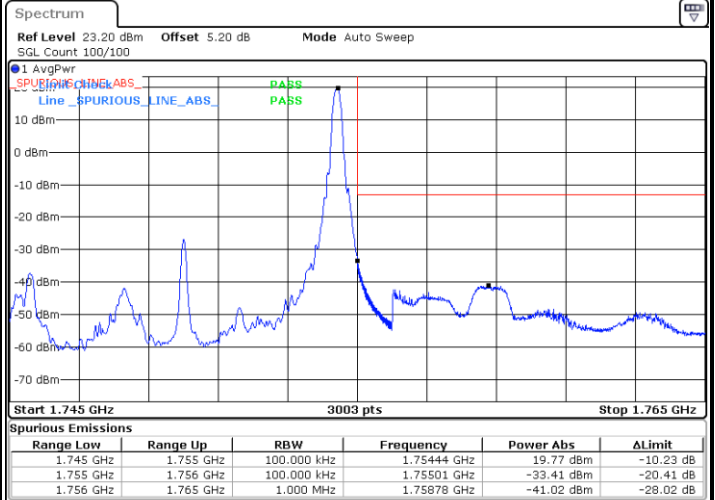

Highest Band Edge / 1 RB

Date: 17.AUG.2020 21:03:57

Lowest Band Edge / Full RB

Date: 17.AUG.2020 20:56:41

Highest Band Edge / Full RB

Date: 17.AUG.2020 21:06:12

LTE Band 4 / 5MHz / 16QAM

Lowest Band Edge / 1RB

Date: 17.AUG.2020 20:55:33

Highest Band Edge / 1 RB

Date: 17.AUG.2020 21:05:04

Lowest Band Edge / Full RB

Date: 17.AUG.2020 20:57:48

Highest Band Edge / Full RB

Date: 17.AUG.2020 21:07:20

LTE Band 4 / 10MHz / QPSK

Lowest Band Edge / 1 RB

Date: 17.AUG.2020 21:10:57

Highest Band Edge / 1 RB

Date: 17.AUG.2020 21:20:28

Lowest Band Edge / Full RB

Date: 17.AUG.2020 21:13:12

Highest Band Edge / Full RB

Date: 17.AUG.2020 21:22:43

LTE Band 4 / 10MHz / 16QAM

Lowest Band Edge / 1 RB

Date: 17.AUG.2020 21:12:05

Highest Band Edge / 1 RB

Date: 17.AUG.2020 21:21:35

Lowest Band Edge / Full RB

Date: 17.AUG.2020 21:14:20

Highest Band Edge / Full RB