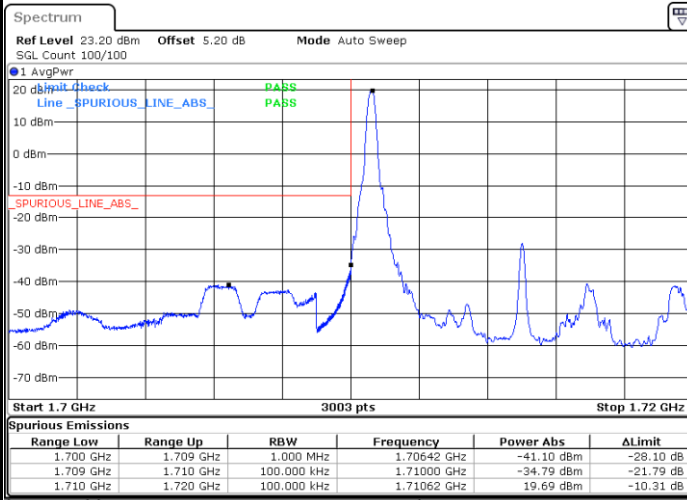

Highest Band Edge / 1 RB

Date: 17.AUG.2020 21:03:57

Lowest Band Edge / Full RB

Date: 17.AUG.2020 20:56:41

Highest Band Edge / Full RB

Date: 17.AUG.2020 21:06:12

LTE Band 4 / 5MHz / 16QAM

Lowest Band Edge / 1RB

Date: 17.AUG.2020 20:55:33

Highest Band Edge / 1 RB

Date: 17.AUG.2020 21:05:04

Lowest Band Edge / Full RB

Date: 17.AUG.2020 20:57:48

Highest Band Edge / Full RB

Date: 17.AUG.2020 21:07:20

LTE Band 4 / 10MHz / QPSK

Lowest Band Edge / 1 RB

Date: 17.AUG.2020 21:10:57

Highest Band Edge / 1 RB

Date: 17.AUG.2020 21:20:28

Lowest Band Edge / Full RB

Date: 17.AUG.2020 21:13:12

Highest Band Edge / Full RB

Date: 17.AUG.2020 21:22:43