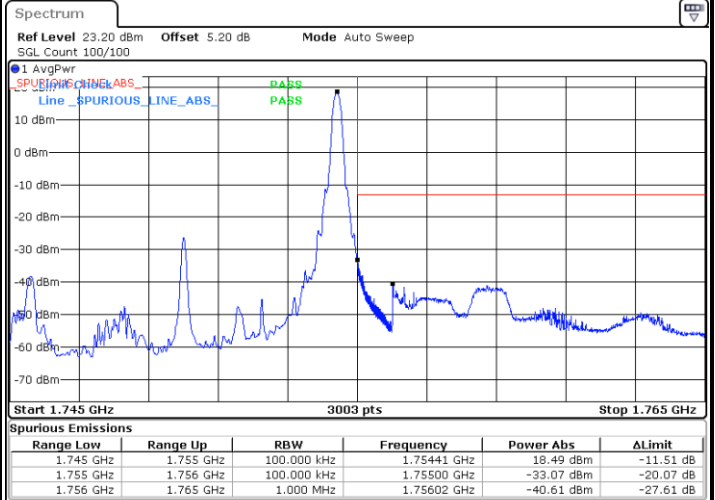

Date: 17.AUG.2020 20:55:33

Highest Band Edge / 1 RB

Date: 17.AUG.2020 21:05:04

Lowest Band Edge / Full RB

Date: 17.AUG.2020 20:57:48

Highest Band Edge / Full RB

Date: 17.AUG.2020 21:07:20

LTE Band 4 / 10MHz / QPSK

Lowest Band Edge / 1 RB

Date: 17.AUG.2020 21:10:57

Highest Band Edge / 1 RB

Date: 17.AUG.2020 21:20:28

Lowest Band Edge / Full RB

Date: 17.AUG.2020 21:13:12

Highest Band Edge / Full RB

Date: 17.AUG.2020 21:22:43

LTE Band 4 / 10MHz / 16QAM

Lowest Band Edge / 1 RB

Date: 17.AUG.2020 21:12:05

Highest Band Edge / 1 RB

Date: 17.AUG.2020 21:21:35

Lowest Band Edge / Full RB

Date: 17.AUG.2020 21:14:20

Highest Band Edge / Full RB

Date: 17.AUG.2020 21:23:51

LTE Band 4 / 15MHz / QPSK

Lowest Band Edge / 1 RB

Date: 17.AUG.2020 21:27:29

Highest Band Edge / 1 RB

Date: 17.AUG.2020 21:37:00

Lowest Band Edge / Full RB

Date: 17.AUG.2020 21:29:44