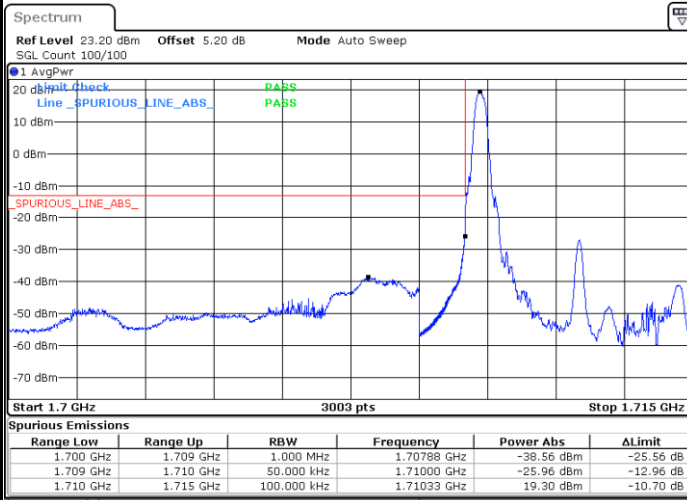

Date: 17.AUG.2020 20:48:33

Lowest Band Edge / Full RB

Date: 17.AUG.2020 20:41:17

Highest Band Edge / Full RB

Date: 17.AUG.2020 20:50:48

LTE Band 4 / 5MHz / QPSK

Lowest Band Edge / 1 RB

Date: 17.AUG.2020 20:54:26

Highest Band Edge / 1 RB

Date: 17.AUG.2020 21:03:57

Lowest Band Edge / Full RB

Date: 17.AUG.2020 20:56:41

Highest Band Edge / Full RB

Date: 17.AUG.2020 21:06:12

LTE Band 4 / 5MHz / 16QAM

Lowest Band Edge / 1RB

Date: 17.AUG.2020 20:55:33

Highest Band Edge / 1 RB

Date: 17.AUG.2020 21:05:04

Lowest Band Edge / Full RB

Date: 17.AUG.2020 20:57:48

Highest Band Edge / Full RB

Date: 17.AUG.2020 21:07:20

LTE Band 4 / 10MHz / QPSK

Lowest Band Edge / 1 RB

Date: 17.AUG.2020 21:10:57

Highest Band Edge / 1 RB

Date: 17.AUG.2020 21:20:28

Lowest Band Edge / Full RB

Date: 17.AUG.2020 21:13:12

Highest Band Edge / Full RB

Date: 17.AUG.2020 21:22:43