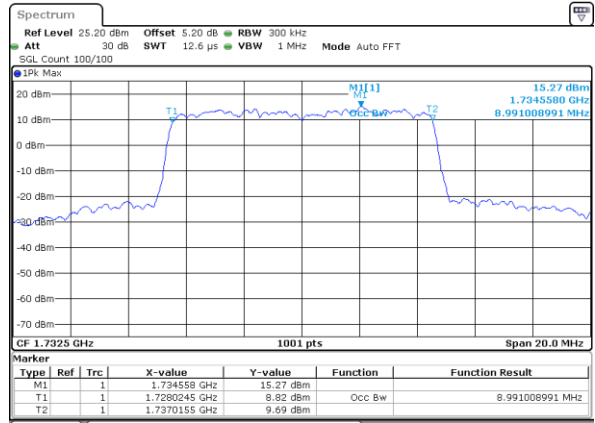

Highest Channel / 5MHz / 16QAM

Date: 17 AUG 2020 21:02:28

LTE Band 4

Lowest Channel / 10MHz / QPSK

Date: 17 AUG 2020 21:09:19

Lowest Channel / 10MHz / 16QAM

Date: 17 AUG 2020 21:09:29

Middle Channel / 10MHz / QPSK

Date: 17 AUG 2020 21:16:19

Middle Channel / 10MHz / 16QAM

Date: 17 AUG 2020 21:16:30

Highest Channel / 10MHz / QPSK

Date: 17 AUG 2020 21:16:49

Highest Channel / 10MHz / 16QAM

Date: 17 AUG 2020 21:19:00

LTE Band 4