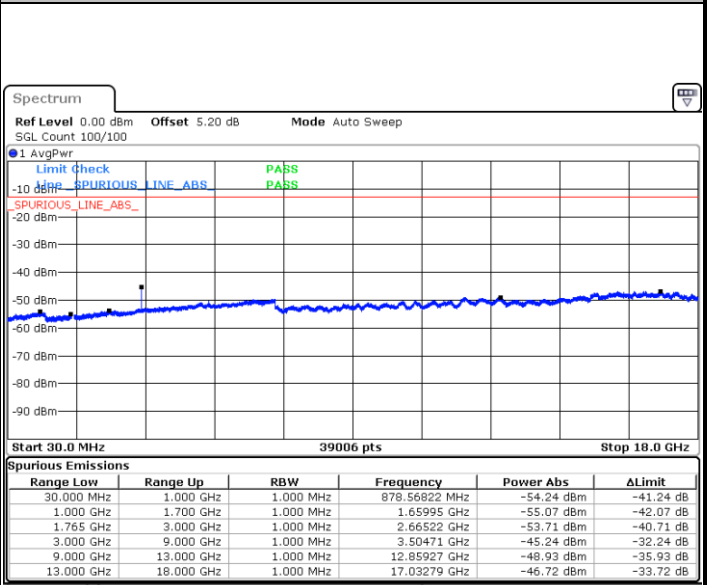

Date: 17.AUG.2020 21:54:39

Lowest Band Edge / Full RB

Date: 17.AUG.2020 21:47:23

Highest Band Edge / Full RB

Date: 17.AUG.2020 21:56:54

Conducted Spurious Emission

LTE Band 4 / 1.4MHz

Highest Channel / QPSK

Date: 17.AUG.2020 20:35:10

Highest Channel / 16QAM

Date: 17.AUG.2020 20:36:05

LTE Band 4 / 3MHz

Lowest Channel / QPSK

Date: 17.AUG.2020 20:42:11

Lowest Channel / 16QAM

Date: 17.AUG.2020 20:43:06

LTE Band 4 / 3MHz

Middle Channel / QPSK

Date: 17.AUG.2020 20:44:41

Middle Channel / 16QAM

Date: 17.AUG.2020 20:45:36

Highest Channel / QPSK

Date: 17.AUG.2020 20:51:42

Highest Channel / 16QAM

Date: 17.AUG.2020 20:52:37

LTE Band 4 / 5MHz

Lowest Channel / QPSK

Date: 17.AUG.2020 20:58:42

Lowest Channel / 16QAM

Date: 17.AUG.2020 20:59:37

Middle Channel / QPSK

Date: 17.AUG.2020 21:01:12