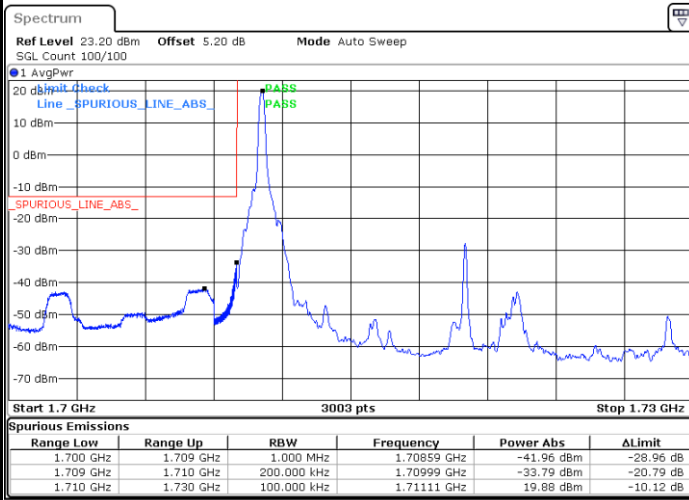

Highest Band Edge / Full RB

Date: 17.AUG.2020 21:38:15

LTE Band 4 / 15MHz / 16QAM

Lowest Band Edge / 1 RB

Date: 17.AUG.2020 21:28:36

Highest Band Edge / 1 RB

Date: 17.AUG.2020 21:38:07

Lowest Band Edge / Full RB

Date: 17.AUG.2020 21:30:51

Highest Band Edge / Full RB

Date: 17.AUG.2020 21:40:23

LTE Band 4 / 20MHz / QPSK

Lowest Band Edge / 1 RB

Date: 17.AUG.2020 21:44:00

Highest Band Edge / 1 RB

Date: 17.AUG.2020 21:53:31

Lowest Band Edge / Full RB

Date: 17.AUG.2020 21:46:16

Highest Band Edge / Full RB

Date: 17.AUG.2020 21:55:47

LTE Band 4 / 20MHz / 16QAM

Lowest Band Edge / 1 RB

Date: 17.AUG.2020 21:45:08

Highest Band Edge / 1 RB

Date: 17.AUG.2020 21:54:39

Lowest Band Edge / Full RB

Date: 17.AUG.2020 21:47:23

Highest Band Edge / Full RB

Date: 17.AUG.2020 21:56:54

Conducted Spurious Emission

LTE Band 4 / 1.4MHz

Highest Channel / QPSK