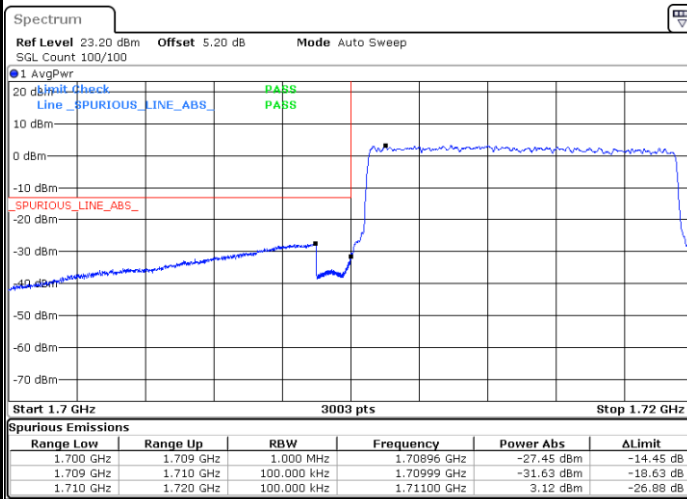

Date: 17.AUG.2020 20:55:33

Highest Band Edge / 1 RB

Date: 17.AUG.2020 21:05:04

Lowest Band Edge / Full RB

Date: 17.AUG.2020 20:57:48

Highest Band Edge / Full RB

Date: 17.AUG.2020 21:07:20

LTE Band 4 / 10MHz / QPSK

Lowest Band Edge / 1 RB

Date: 17.AUG.2020 21:10:57

Highest Band Edge / 1 RB

Date: 17.AUG.2020 21:20:28

Lowest Band Edge / Full RB

Date: 17.AUG.2020 21:13:12

Highest Band Edge / Full RB

Date: 17.AUG.2020 21:22:43

LTE Band 4 / 10MHz / 16QAM

Lowest Band Edge / 1 RB

Date: 17.AUG.2020 21:12:05

Highest Band Edge / 1 RB

Date: 17.AUG.2020 21:21:35

Lowest Band Edge / Full RB

Date: 17.AUG.2020 21:14:20

Highest Band Edge / Full RB