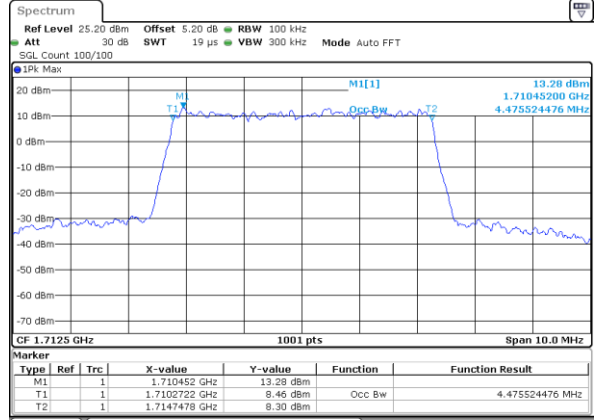

Lowest Channel / 5MHz / 16QAM

Date: 17 AUG 2020 20:52:58