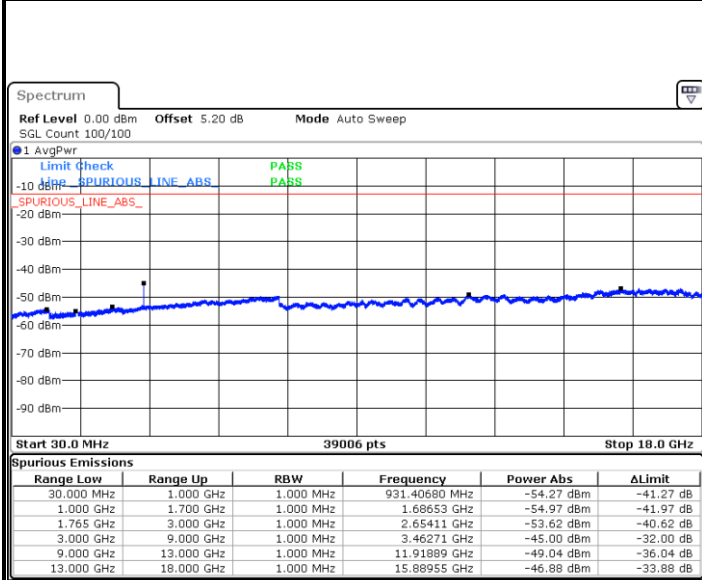

Lowest Band Edge / Full RB

Date: 17.AUG.2020 21:46:16

Highest Band Edge / Full RB

Date: 17.AUG.2020 21:55:47

LTE Band 4 / 20MHz / 16QAM

Lowest Band Edge / 1 RB

Date: 17.AUG.2020 21:45:08

Highest Band Edge / 1 RB

Date: 17.AUG.2020 21:54:39

Lowest Band Edge / Full RB

Date: 17.AUG.2020 21:47:23

Highest Band Edge / Full RB

Date: 17.AUG.2020 21:56:54

Conducted Spurious Emission

LTE Band 4 / 1.4MHz

Highest Channel / QPSK

Date: 17.AUG.2020 20:35:10

Highest Channel / 16QAM

Date: 17.AUG.2020 20:36:05

LTE Band 4 / 3MHz

Lowest Channel / QPSK

Date: 17.AUG.2020 20:42:11

Lowest Channel / 16QAM

Date: 17.AUG.2020 20:43:06

LTE Band 4 / 3MHz

Middle Channel / QPSK

Date: 17.AUG.2020 20:44:41

Middle Channel / 16QAM

Date: 17.AUG.2020 20:45:36

Highest Channel / QPSK

Date: 17.AUG.2020 20:51:42

Highest Channel / 16QAM