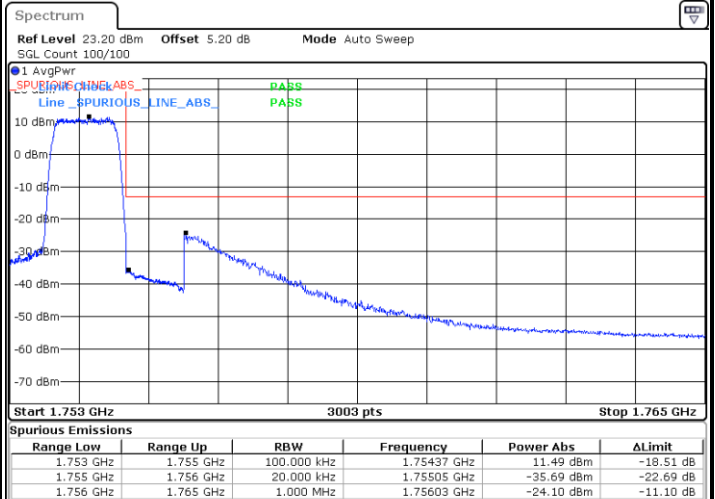

Date: 17 AUG 2020 21:52:03

Conducted Band Edge

LTE Band 4 / 1.4MHz / 16QAM

Lowest Band Edge / 1 RB

Date: 17.AUG.2020 20:22:30

Highest Band Edge / 1 RB

Date: 17.AUG.2020 20:32:01

Lowest Band Edge / Full RB

Date: 17.AUG.2020 20:24:46

Highest Band Edge / Full RB

Date: 17.AUG.2020 20:34:17

LTE Band 4 / 3MHz / QPSK

Lowest Band Edge / 1RB

Date: 17.AUG.2020 20:37:54

Highest Band Edge / 1 RB

Date: 17.AUG.2020 20:47:25

Lowest Band Edge / Full RB

Date: 17.AUG.2020 20:40:09

Highest Band Edge / Full RB

Date: 17.AUG.2020 20:48:40

LTE Band 4 / 3MHz / 16QAM

Lowest Band Edge / 1 RB

Date: 17.AUG.2020 20:39:02

Highest Band Edge / 1 RB