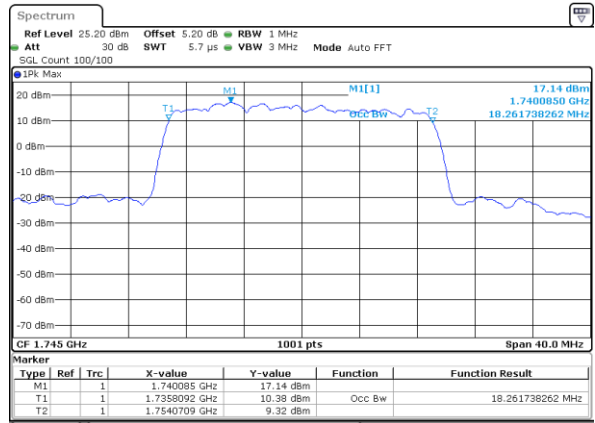

Highest Channel / 15MHz / QPSK

Date: 17 AUG 2020 21:35:21

Highest Channel / 15MHz / 16QAM

Date: 17 AUG 2020 21:35:32

LTE Band 4

Lowest Channel / 20MHz / QPSK

Date: 17 AUG 2020 21:42:22

Lowest Channel / 20MHz / 16QAM

Date: 17 AUG 2020 21:42:32

Middle Channel / 20MHz / QPSK

Date: 17 AUG 2020 21:49:23

Middle Channel / 20MHz / 16QAM

Date: 17 AUG 2020 21:49:33

Highest Channel / 20MHz / QPSK

Date: 17 AUG 2020 21:51:53

Highest Channel / 20MHz / 16QAM

Date: 17 AUG 2020 21:52:03

Conducted Band Edge

LTE Band 4 / 1.4MHz / 16QAM

Lowest Band Edge / 1 RB

Date: 17.AUG.2020 20:22:30

Highest Band Edge / 1 RB

Date: 17.AUG.2020 20:32:01

Lowest Band Edge / Full RB

Date: 17.AUG.2020 20:24:46

Highest Band Edge / Full RB

Date: 17.AUG.2020 20:34:17

LTE Band 4 / 3MHz / QPSK

Lowest Band Edge / 1RB

Date: 17.AUG.2020 20:37:54

Highest Band Edge / 1 RB

Date: 17.AUG.2020 20:47:25