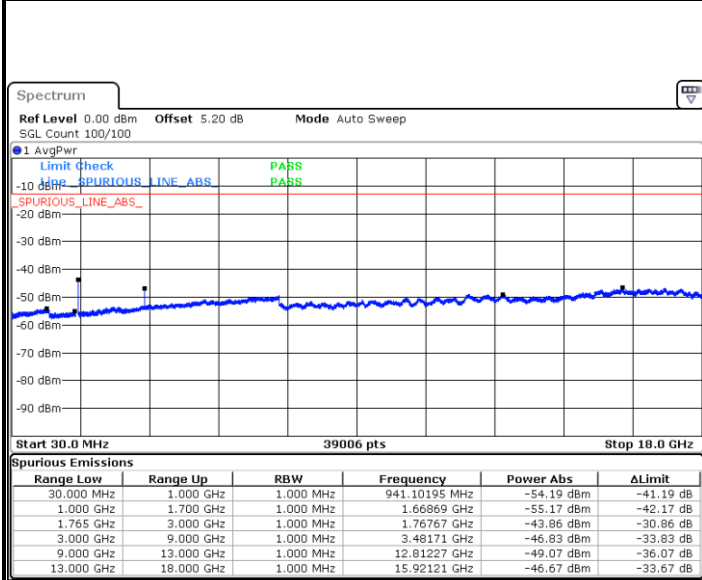

Date: 17.AUG.2020 21:18:39

Highest Channel / QPSK

Highest Channel / 16QAM

Date: 17.AUG.2020 21:24:44

Date: 17.AUG.2020 21:25:39

LTE Band 4 / 15MHz

Lowest Channel / QPSK

Lowest Channel / 16QAM

Date: 17.AUG.2020 21:31:45

Date: 17.AUG.2020 21:32:40

Middle Channel / QPSK

Middle Channel / 16QAM

Date: 17.AUG.2020 21:34:16

Date: 17.AUG.2020 21:35:10

LTE Band 4 / 15MHz

Highest Channel / QPSK

Date: 17.AUG.2020 21:41:16

Highest Channel / 16QAM

Date: 17.AUG.2020 21:42:11

LTE Band 4 / 20MHz

Lowest Channel / QPSK

Date: 17.AUG.2020 21:48:17

Lowest Channel / 16QAM

Date: 17.AUG.2020 21:49:12