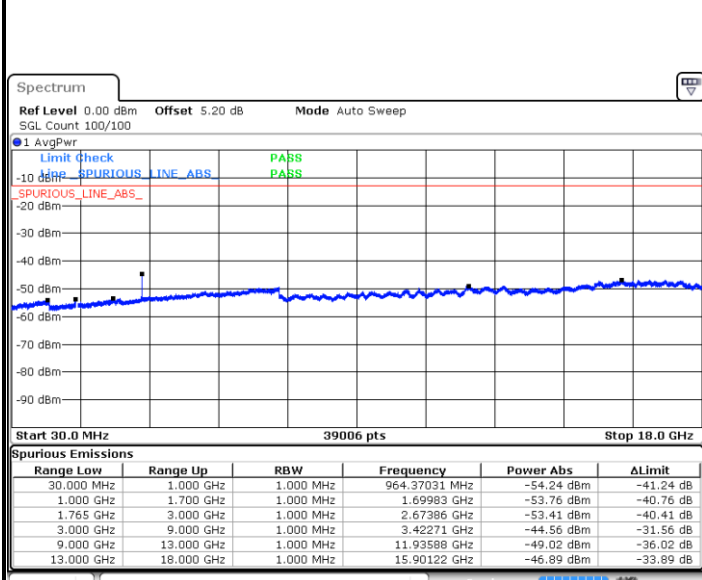

Date: 17.AUG.2020 21:18:39

Highest Channel / QPSK

Highest Channel / 16QAM

Date: 17.AUG.2020 21:24:44

Date: 17.AUG.2020 21:25:39

LTE Band 4 / 15MHz

Lowest Channel / QPSK

Lowest Channel / 16QAM

Date: 17.AUG.2020 21:31:45

Date: 17.AUG.2020 21:32:40

Middle Channel / QPSK

Middle Channel / 16QAM

Date: 17.AUG.2020 21:34:16

Date: 17.AUG.2020 21:35:10

LTE Band 4 / 15MHz

Highest Channel / QPSK

Date: 17.AUG.2020 21:41:16

Highest Channel / 16QAM

Date: 17.AUG.2020 21:42:11

LTE Band 4 / 20MHz

Lowest Channel / QPSK

Date: 17.AUG.2020 21:48:17

Lowest Channel / 16QAM

Date: 17.AUG.2020 21:49:12