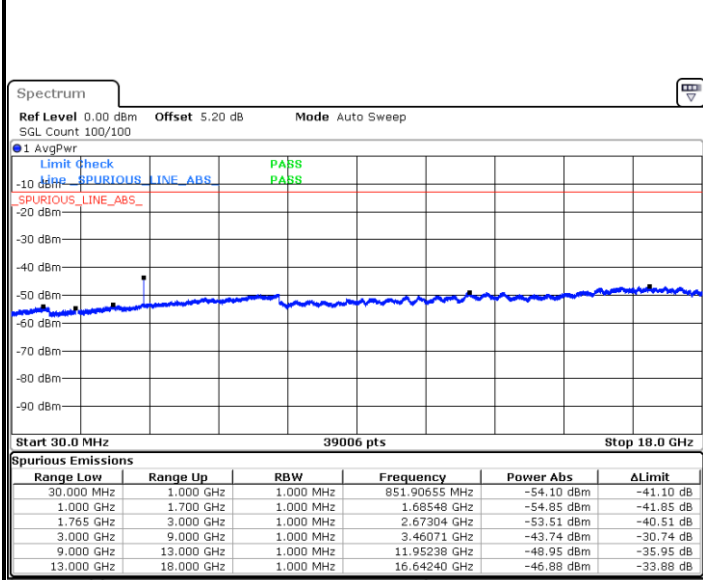

Date: 17.AUG.2020 21:54:39

Lowest Band Edge / Full RB

Date: 17.AUG.2020 21:47:23

Highest Band Edge / Full RB

Date: 17.AUG.2020 21:56:54

Conducted Spurious Emission

LTE Band 4 / 1.4MHz

Highest Channel / QPSK

LTE Band 4 / 3MHz

Middle Channel / QPSK

Date: 17.AUG.2020 20:44:41

Middle Channel / 16QAM

Date: 17.AUG.2020 20:45:36

Highest Channel / QPSK

Date: 17.AUG.2020 20:51:42

Highest Channel / 16QAM

Date: 17.AUG.2020 20:52:37

LTE Band 4 / 5MHz

Lowest Channel / QPSK

Date: 17.AUG.2020 20:58:42

Lowest Channel / 16QAM

Date: 17.AUG.2020 20:59:37

Middle Channel / QPSK

Date: 17.AUG.2020 21:01:12

Middle Channel / 16QAM

Date: 17.AUG.2020 21:02:07

LTE Band 4 / 5MHz

Highest Channel / QPSK

Date: 17.AUG.2020 21:08:13

Highest Channel / 16QAM

Date: 17.AUG.2020 21:09:08

LTE Band 4 / 10MHz