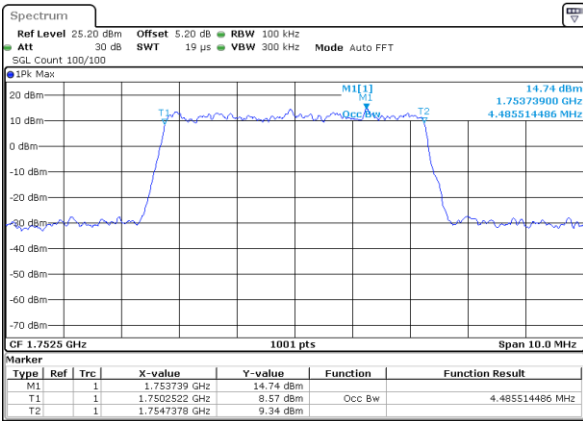

Highest Channel / 5MHz / QPSK

Date: 17 AUG 2020 21:02:18