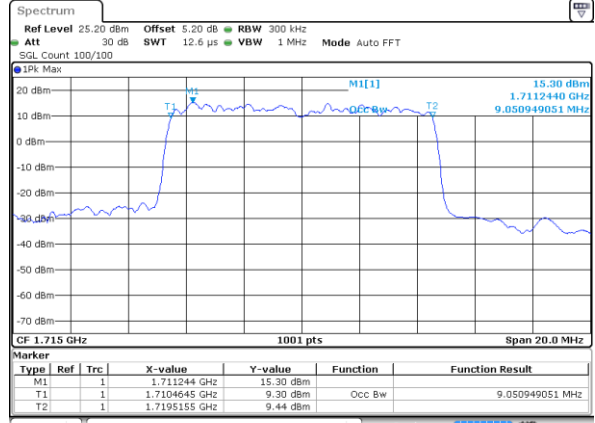

Highest Channel / 5MHz / 16QAM

Date: 17 AUG 2020 21:02:28

LTE Band 4

Lowest Channel / 10MHz / QPSK

Date: 17 AUG 2020 21:09:19

Lowest Channel / 10MHz / 16QAM

Date: 17 AUG 2020 21:09:29

Middle Channel / 10MHz / QPSK

Date: 17 AUG 2020 21:16:19

Middle Channel / 10MHz / 16QAM

Date: 17 AUG 2020 21:16:30

Highest Channel / 10MHz / QPSK

Date: 17 AUG 2020 21:16:49

Highest Channel / 10MHz / 16QAM

Date: 17 AUG 2020 21:19:00

LTE Band 4