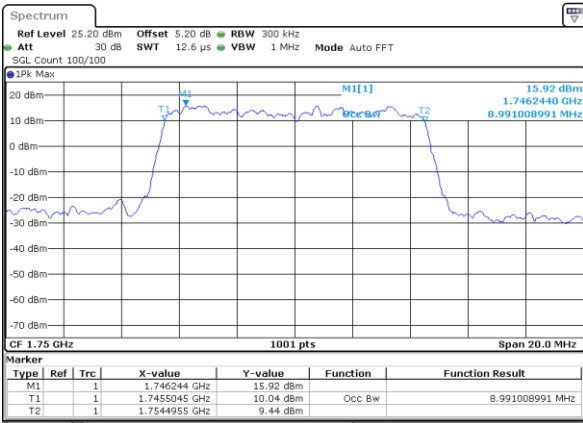

Highest Channel / 5MHz / 16QAM

Date: 17 AUG 2020 21:02:28

LTE Band 4

Lowest Channel / 10MHz / QPSK

Date: 17 AUG 2020 21:09:19

Lowest Channel / 10MHz / 16QAM

Date: 17 AUG 2020 21:09:29

Middle Channel / 10MHz / QPSK

Date: 17 AUG 2020 21:16:19

Middle Channel / 10MHz / 16QAM

Date: 17 AUG 2020 21:16:30

Highest Channel / 10MHz / QPSK

Date: 17 AUG 2020 21:16:49

Highest Channel / 10MHz / 16QAM

Date: 17 AUG 2020 21:19:00

LTE Band 4