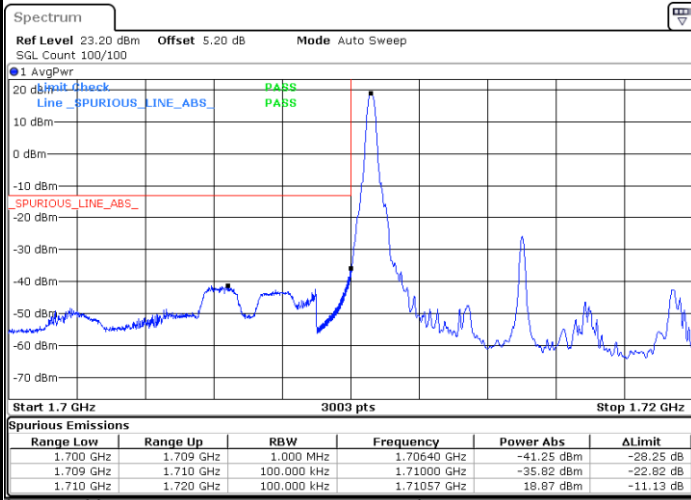

Date: 17.AUG.2020 20:55:33

Highest Band Edge / 1 RB

Date: 17.AUG.2020 21:05:04

Lowest Band Edge / Full RB

Date: 17.AUG.2020 20:57:48

Highest Band Edge / Full RB

Date: 17.AUG.2020 21:07:20

LTE Band 4 / 10MHz / QPSK

Lowest Band Edge / 1 RB

Date: 17.AUG.2020 21:10:57

Highest Band Edge / 1 RB

Date: 17.AUG.2020 21:20:28

Lowest Band Edge / Full RB

Date: 17.AUG.2020 21:13:12

Highest Band Edge / Full RB

Date: 17.AUG.2020 21:22:43

LTE Band 4 / 10MHz / 16QAM

Lowest Band Edge / 1 RB

Date: 17.AUG.2020 21:12:05

Highest Band Edge / 1 RB

Date: 17.AUG.2020 21:21:35

Lowest Band Edge / Full RB

Date: 17.AUG.2020 21:14:20

Highest Band Edge / Full RB

Date: 17.AUG.2020 21:23:51

LTE Band 4 / 15MHz / QPSK

Lowest Band Edge / 1 RB

Date: 17.AUG.2020 21:27:29

Highest Band Edge / 1 RB

Date: 17.AUG.2020 21:37:00

Lowest Band Edge / Full RB

Date: 17.AUG.2020 21:29:44