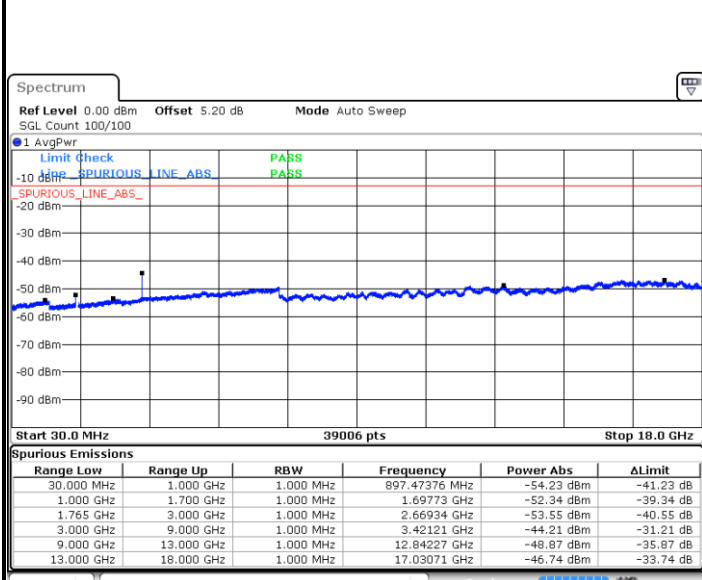

Date: 17.AUG.2020 20:52:37

LTE Band 4 / 5MHz

Lowest Channel / QPSK

Date: 17.AUG.2020 20:58:42

Lowest Channel / 16QAM

Date: 17.AUG.2020 20:59:37

Middle Channel / QPSK

Date: 17.AUG.2020 21:01:12

Middle Channel / 16QAM

Date: 17.AUG.2020 21:02:07

LTE Band 4 / 5MHz

Highest Channel / QPSK

Date: 17.AUG.2020 21:08:13

Highest Channel / 16QAM

Date: 17.AUG.2020 21:09:08

LTE Band 4 / 10MHz

Lowest Channel / QPSK

Date: 17.AUG.2020 21:15:14

Lowest Channel / 16QAM

Date: 17.AUG.2020 21:16:09

LTE Band 4 / 10MHz

Middle Channel / QPSK

Middle Channel / 16QAM

Date: 17.AUG.2020 21:17:44

Date: 17.AUG.2020 21:18:39

Highest Channel / QPSK

Highest Channel / 16QAM

Date: 17.AUG.2020 21:24:44

Date: 17.AUG.2020 21:25:39

LTE Band 4 / 15MHz

Lowest Channel / QPSK

Lowest Channel / 16QAM