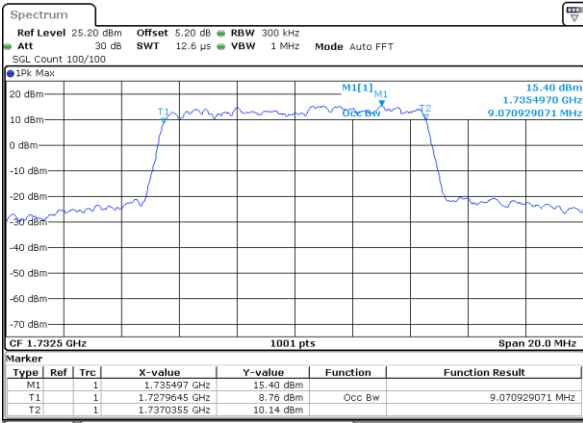

Highest Channel / 5MHz / 16QAM

Date: 17 AUG 2020 21:02:28

LTE Band 4

Lowest Channel / 10MHz / QPSK

Date: 17 AUG 2020 21:09:19

Lowest Channel / 10MHz / 16QAM

Date: 17 AUG 2020 21:09:29

Middle Channel / 10MHz / QPSK

Date: 17 AUG 2020 21:16:19

Middle Channel / 10MHz / 16QAM

Date: 17 AUG 2020 21:16:30

Highest Channel / 10MHz / QPSK

Date: 17 AUG 2020 21:16:49

Highest Channel / 10MHz / 16QAM

Date: 17 AUG 2020 21:19:00

LTE Band 4