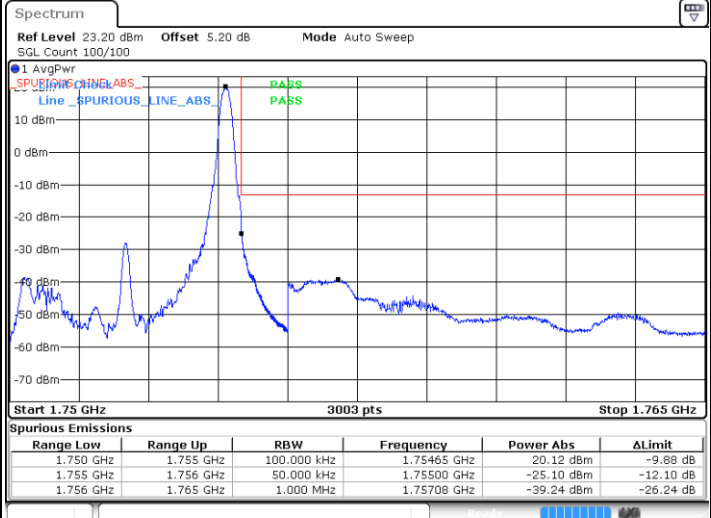

Lowest Band Edge / Full RB

Date: 17.AUG.2020 20:40:09

Highest Band Edge / Full RB

Date: 17.AUG.2020 20:48:40

LTE Band 4 / 3MHz / 16QAM

Lowest Band Edge / 1 RB

Date: 17.AUG.2020 20:39:02

Highest Band Edge / 1 RB

Date: 17.AUG.2020 20:48:33

Lowest Band Edge / Full RB

Date: 17.AUG.2020 20:41:17

Highest Band Edge / Full RB

Date: 17.AUG.2020 20:50:48

LTE Band 4 / 5MHz / QPSK

Lowest Band Edge / 1 RB

Date: 17.AUG.2020 20:54:26

Highest Band Edge / 1 RB

Date: 17.AUG.2020 21:03:57

Lowest Band Edge / Full RB

Date: 17.AUG.2020 20:56:41

Highest Band Edge / Full RB

Date: 17.AUG.2020 21:06:12

LTE Band 4 / 5MHz / 16QAM

Lowest Band Edge / 1RB

Date: 17.AUG.2020 20:55:33

Highest Band Edge / 1 RB

Date: 17.AUG.2020 21:05:04

Lowest Band Edge / Full RB

Date: 17.AUG.2020 20:57:48

Highest Band Edge / Full RB

Date: 17.AUG.2020 21:07:20

LTE Band 4 / 10MHz / QPSK