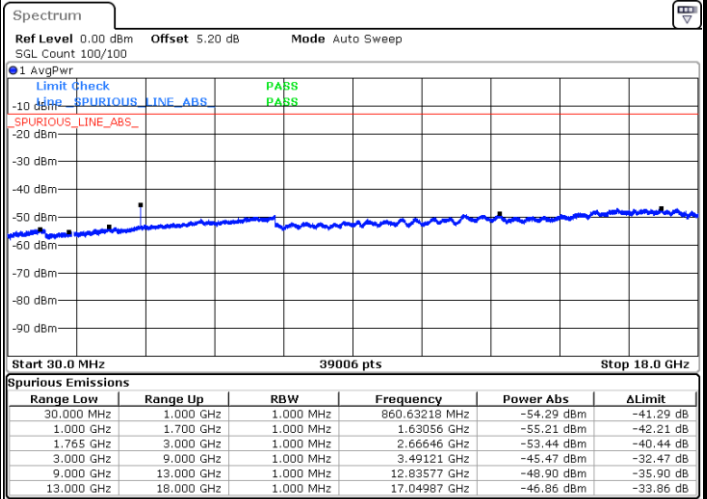

Middle Channel / 16QAM

Date: 17.AUG.2020 21:02:07

LTE Band 4 / 5MHz

Highest Channel / QPSK

Date: 17.AUG.2020 21:08:13

Highest Channel / 16QAM

Date: 17.AUG.2020 21:09:08

LTE Band 4 / 10MHz

Lowest Channel / QPSK

Date: 17.AUG.2020 21:15:14

Lowest Channel / 16QAM

Date: 17.AUG.2020 21:16:09

LTE Band 4 / 10MHz

Middle Channel / QPSK

Middle Channel / 16QAM

Date: 17.AUG.2020 21:17:44

Date: 17.AUG.2020 21:18:39

Highest Channel / QPSK

Highest Channel / 16QAM

Date: 17.AUG.2020 21:24:44

Date: 17.AUG.2020 21:25:39

LTE Band 4 / 15MHz

Lowest Channel / QPSK

Lowest Channel / 16QAM