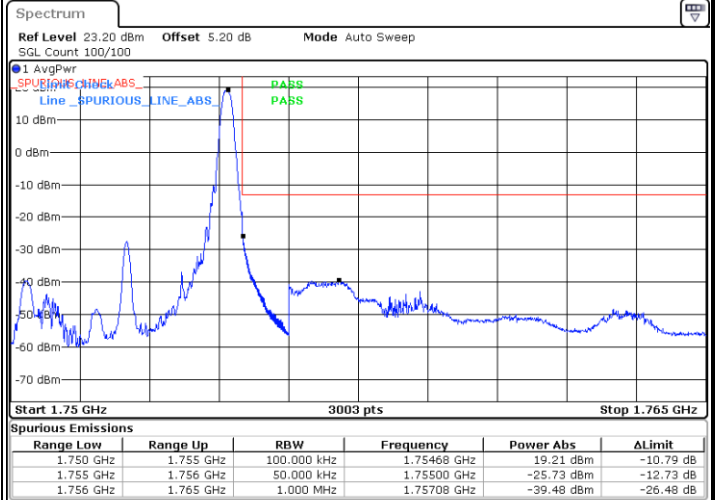

Date: 17.AUG.2020 20:48:33

Lowest Band Edge / Full RB

Date: 17.AUG.2020 20:41:17

Highest Band Edge / Full RB

Date: 17.AUG.2020 20:50:48

LTE Band 4 / 5MHz / QPSK

Lowest Band Edge / 1 RB

Date: 17.AUG.2020 20:54:26

Highest Band Edge / 1 RB

Date: 17.AUG.2020 21:03:57

Lowest Band Edge / Full RB

Date: 17.AUG.2020 20:56:41

Highest Band Edge / Full RB

Date: 17.AUG.2020 21:06:12

LTE Band 4 / 5MHz / 16QAM

Lowest Band Edge / 1RB

Date: 17.AUG.2020 20:55:33

Highest Band Edge / 1 RB

Date: 17.AUG.2020 21:05:04

Lowest Band Edge / Full RB

Date: 17.AUG.2020 20:57:48

Highest Band Edge / Full RB

Date: 17.AUG.2020 21:07:20

LTE Band 4 / 10MHz / QPSK

Lowest Band Edge / 1 RB

Date: 17.AUG.2020 21:10:57

Highest Band Edge / 1 RB

Date: 17.AUG.2020 21:20:28

Lowest Band Edge / Full RB

Date: 17.AUG.2020 21:13:12

Highest Band Edge / Full RB

Date: 17.AUG.2020 21:22:43