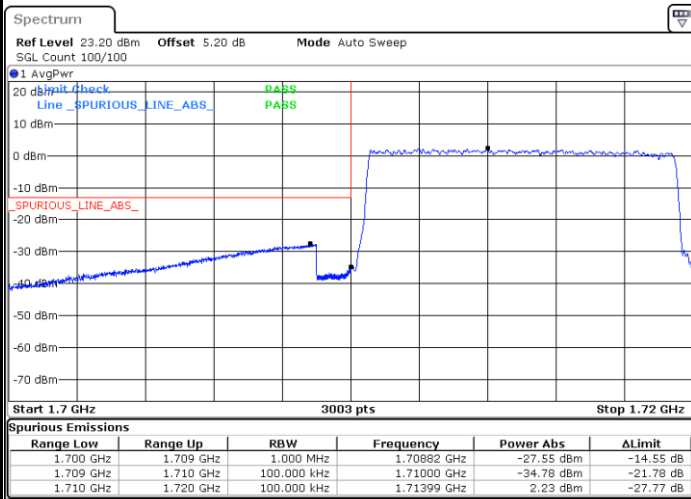

Lowest Band Edge / 1 RB

Date: 17.AUG.2020 21:10:57

Highest Band Edge / 1 RB

Date: 17.AUG.2020 21:20:28

Lowest Band Edge / Full RB

Date: 17.AUG.2020 21:13:12

Highest Band Edge / Full RB

Date: 17.AUG.2020 21:22:43

LTE Band 4 / 10MHz / 16QAM

Lowest Band Edge / 1 RB

Date: 17.AUG.2020 21:12:05

Highest Band Edge / 1 RB

Date: 17.AUG.2020 21:21:35

Lowest Band Edge / Full RB

Date: 17.AUG.2020 21:14:20

Highest Band Edge / Full RB

Date: 17.AUG.2020 21:23:51

LTE Band 4 / 15MHz / QPSK

Lowest Band Edge / 1 RB

Date: 17.AUG.2020 21:27:29

Highest Band Edge / 1 RB

Date: 17.AUG.2020 21:37:00

Lowest Band Edge / Full RB

Date: 17.AUG.2020 21:29:44