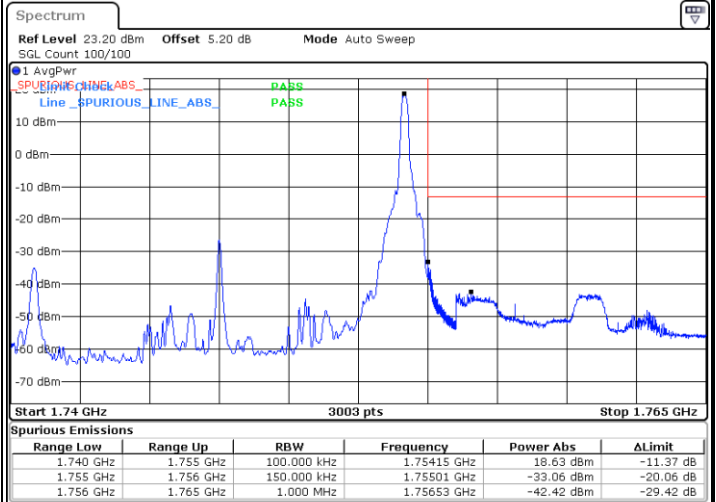

Date: 17.AUG.2020 21:23:51

LTE Band 4 / 15MHz / QPSK

Lowest Band Edge / 1 RB

Date: 17.AUG.2020 21:27:29

Highest Band Edge / 1 RB

Date: 17.AUG.2020 21:37:00

Lowest Band Edge / Full RB

Date: 17.AUG.2020 21:29:44

Highest Band Edge / Full RB

Date: 17.AUG.2020 21:38:15

LTE Band 4 / 15MHz / 16QAM

Lowest Band Edge / 1 RB

Date: 17.AUG.2020 21:28:36

Highest Band Edge / 1 RB

Date: 17.AUG.2020 21:38:07

Lowest Band Edge / Full RB

Date: 17.AUG.2020 21:30:51

Highest Band Edge / Full RB

Date: 17.AUG.2020 21:40:23

LTE Band 4 / 20MHz / QPSK

Lowest Band Edge / 1 RB

Date: 17.AUG.2020 21:44:00

Highest Band Edge / 1 RB

Date: 17.AUG.2020 21:53:31

Lowest Band Edge / Full RB

Date: 17.AUG.2020 21:46:16

Highest Band Edge / Full RB

Date: 17.AUG.2020 21:55:47

LTE Band 4 / 20MHz / 16QAM

Lowest Band Edge / 1 RB

Date: 17.AUG.2020 21:45:08

Highest Band Edge / 1 RB