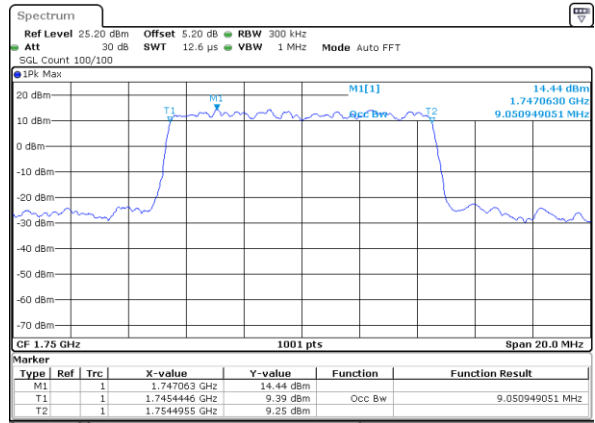

Date: 17 AUG 2020 21:16:19

Middle Channel / 10MHz / 16QAM

Date: 17 AUG 2020 21:16:30

Highest Channel / 10MHz / QPSK

Date: 17 AUG 2020 21:16:49

Highest Channel / 10MHz / 16QAM

Date: 17 AUG 2020 21:19:00

LTE Band 4