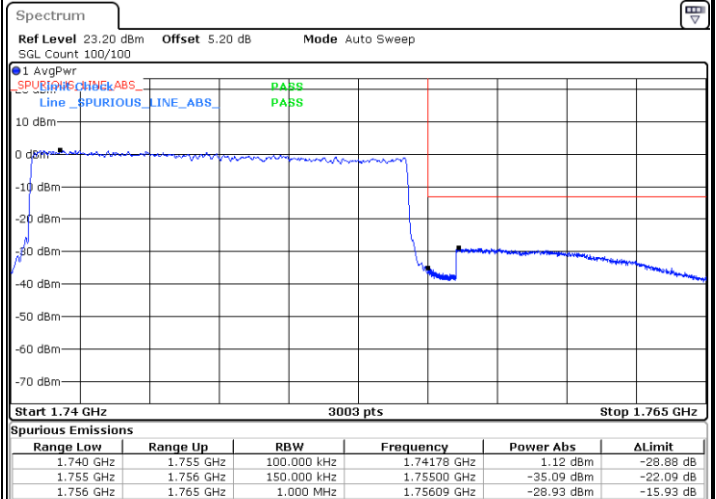

Date: 17.AUG.2020 21:23:51

LTE Band 4 / 15MHz / QPSK

Lowest Band Edge / 1 RB

Date: 17.AUG.2020 21:27:29

Highest Band Edge / 1 RB

Date: 17.AUG.2020 21:37:00

Lowest Band Edge / Full RB

Date: 17.AUG.2020 21:29:44

Highest Band Edge / Full RB

Date: 17.AUG.2020 21:38:15

LTE Band 4 / 15MHz / 16QAM

Lowest Band Edge / 1 RB

Date: 17.AUG.2020 21:28:36

Highest Band Edge / 1 RB

Date: 17.AUG.2020 21:38:07

Lowest Band Edge / Full RB

Date: 17.AUG.2020 21:30:51

Highest Band Edge / Full RB

Date: 17.AUG.2020 21:40:23

LTE Band 4 / 20MHz / QPSK

Lowest Band Edge / 1 RB

Date: 17.AUG.2020 21:44:00

Highest Band Edge / 1 RB

Date: 17.AUG.2020 21:53:31

Lowest Band Edge / Full RB

Date: 17.AUG.2020 21:46:16

Highest Band Edge / Full RB

Date: 17.AUG.2020 21:55:47

LTE Band 4 / 20MHz / 16QAM

Lowest Band Edge / 1 RB

Date: 17.AUG.2020 21:45:08

Highest Band Edge / 1 RB