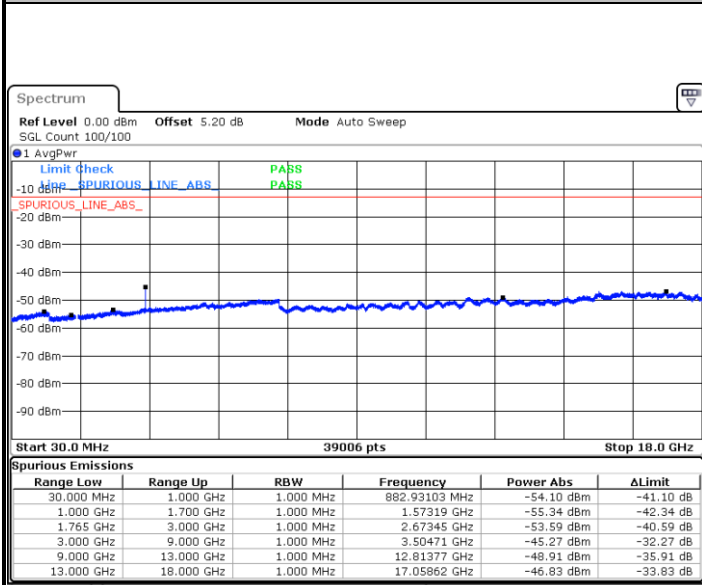

Date: 17.AUG.2020 21:54:39

Lowest Band Edge / Full RB

Date: 17.AUG.2020 21:47:23

Highest Band Edge / Full RB

Date: 17.AUG.2020 21:56:54

Conducted Spurious Emission

LTE Band 4 / 1.4MHz

Highest Channel / QPSK

Date: 17.AUG.2020 20:35:10

Highest Channel / 16QAM

Date: 17.AUG.2020 20:36:05

LTE Band 4 / 3MHz

Lowest Channel / QPSK

Date: 17.AUG.2020 20:42:11

Lowest Channel / 16QAM

Date: 17.AUG.2020 20:43:06

LTE Band 4 / 3MHz

Middle Channel / QPSK

Date: 17.AUG.2020 20:44:41

Middle Channel / 16QAM

Date: 17.AUG.2020 20:45:36

Highest Channel / QPSK

Date: 17.AUG.2020 20:51:42

Highest Channel / 16QAM

Date: 17.AUG.2020 20:52:37

LTE Band 4 / 5MHz

Lowest Channel / QPSK

Date: 17.AUG.2020 20:58:42

Lowest Channel / 16QAM

Date: 17.AUG.2020 20:59:37

Middle Channel / QPSK

Date: 17.AUG.2020 21:01:12