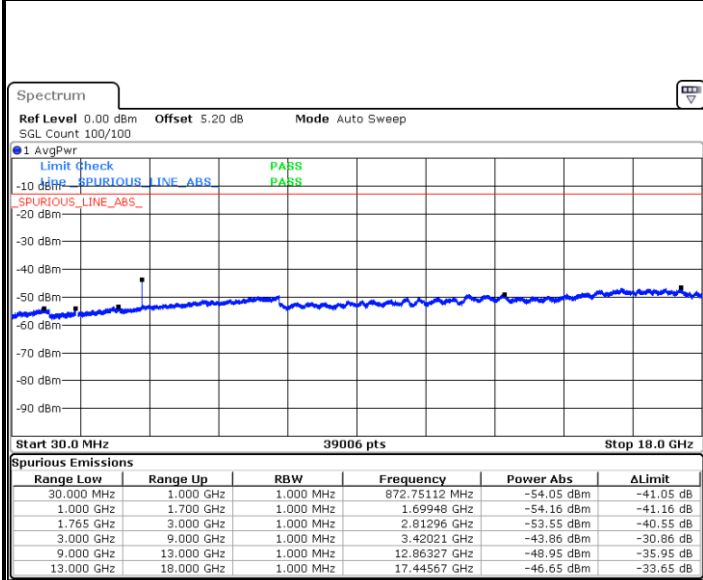

Date: 17.AUG.2020 21:54:39

Lowest Band Edge / Full RB

Date: 17.AUG.2020 21:47:23

Highest Band Edge / Full RB

Date: 17.AUG.2020 21:56:54

Conducted Spurious Emission

LTE Band 4 / 1.4MHz

Highest Channel / QPSK

Date: 17.AUG.2020 20:35:10

Highest Channel / 16QAM

Date: 17.AUG.2020 20:36:05

LTE Band 4 / 3MHz

Lowest Channel / QPSK

Date: 17.AUG.2020 20:42:11

Lowest Channel / 16QAM

Date: 17.AUG.2020 20:43:06

LTE Band 4 / 3MHz

Middle Channel / QPSK

Date: 17.AUG.2020 20:44:41

Middle Channel / 16QAM

Date: 17.AUG.2020 20:45:36

Highest Channel / QPSK

Date: 17.AUG.2020 20:51:42

Highest Channel / 16QAM

Date: 17.AUG.2020 20:52:37

LTE Band 4 / 5MHz

Lowest Channel / QPSK

Date: 17.AUG.2020 20:58:42

Lowest Channel / 16QAM

Date: 17.AUG.2020 20:59:37

Middle Channel / QPSK

Date: 17.AUG.2020 21:01:12