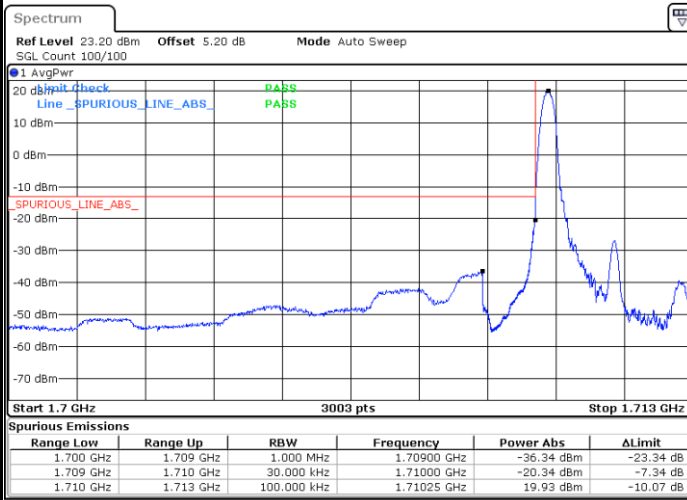

Date: 17 AUG 2020 21:52:03

Conducted Band Edge

LTE Band 4 / 1.4MHz / 16QAM

Lowest Band Edge / 1 RB

Date: 17.AUG.2020 20:22:30

Highest Band Edge / 1 RB

Date: 17.AUG.2020 20:32:01

Lowest Band Edge / Full RB

Date: 17.AUG.2020 20:24:46

Highest Band Edge / Full RB

Date: 17.AUG.2020 20:34:17

LTE Band 4 / 3MHz / QPSK

Lowest Band Edge / 1RB

Date: 17.AUG.2020 20:37:54

Highest Band Edge / 1 RB

Date: 17.AUG.2020 20:47:25

Lowest Band Edge / Full RB

Date: 17.AUG.2020 20:40:09

Highest Band Edge / Full RB

Date: 17.AUG.2020 20:48:40

LTE Band 4 / 3MHz / 16QAM

Lowest Band Edge / 1 RB

Date: 17.AUG.2020 20:39:02

Highest Band Edge / 1 RB

Date: 17.AUG.2020 20:48:33

Lowest Band Edge / Full RB

Date: 17.AUG.2020 20:41:17

Highest Band Edge / Full RB

Date: 17.AUG.2020 20:50:48

LTE Band 4 / 5MHz / QPSK

Lowest Band Edge / 1 RB

Date: 17.AUG.2020 20:54:26