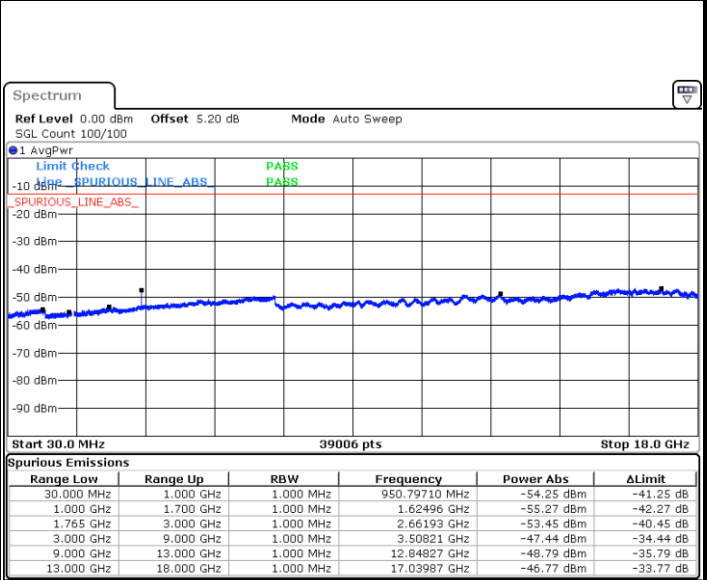

Date: 17.AUG.2020 21:30:51

Highest Band Edge / Full RB

Date: 17.AUG.2020 21:40:23

LTE Band 4 / 20MHz / QPSK

Lowest Band Edge / 1 RB

Date: 17.AUG.2020 21:44:00

Highest Band Edge / 1 RB

Date: 17.AUG.2020 21:53:31

Lowest Band Edge / Full RB

Date: 17.AUG.2020 21:46:16

Highest Band Edge / Full RB

Date: 17.AUG.2020 21:55:47

LTE Band 4 / 20MHz / 16QAM

Lowest Band Edge / 1 RB

Date: 17.AUG.2020 21:45:08

Highest Band Edge / 1 RB

Date: 17.AUG.2020 21:54:39

Lowest Band Edge / Full RB

Date: 17.AUG.2020 21:47:23

Highest Band Edge / Full RB

Date: 17.AUG.2020 21:56:54

Conducted Spurious Emission

LTE Band 4 / 1.4MHz

Highest Channel / QPSK

Date: 17.AUG.2020 20:35:10

Highest Channel / 16QAM

Date: 17.AUG.2020 20:36:05

LTE Band 4 / 3MHz

Lowest Channel / QPSK

Date: 17.AUG.2020 20:42:11

Lowest Channel / 16QAM

Date: 17.AUG.2020 20:43:06