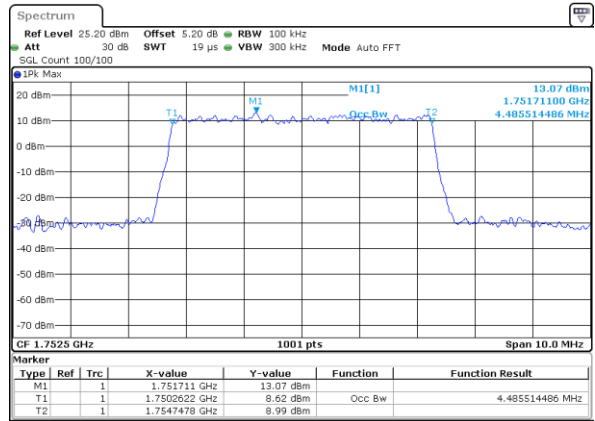

Highest Channel / 5MHz / 16QAM

Date: 17 AUG 2020 21:02:28

LTE Band 4

Lowest Channel / 10MHz / QPSK

Date: 17 AUG 2020 21:09:19

Lowest Channel / 10MHz / 16QAM

Date: 17 AUG 2020 21:09:29

Middle Channel / 10MHz / QPSK